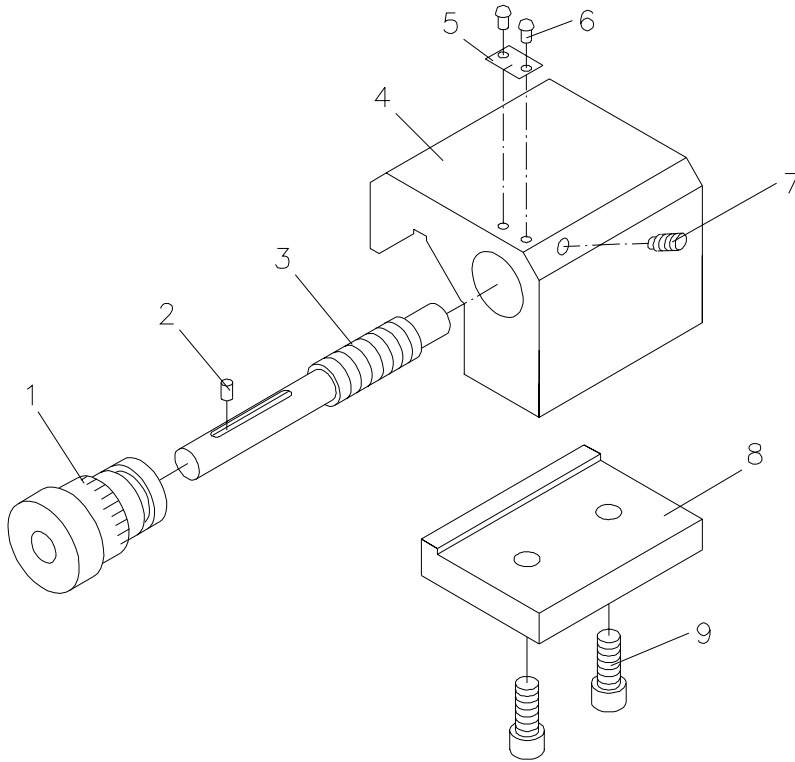

Micro Carriage Stop Assembly

Micro Carriage Stop Assembly

Index No.	Part No.	Description	Size	Qty.
1.....	GHB1340A-01707	Dial.....		1
2.....	GHB1340A-MS02	Pin.....	B3 x 6	1
3.....	GHB1340A-01716	Axle.....		1
4.....	GHB1340A-01107	Stop.....		1
5.....	ZX-03302	Indicator Plate.....		1
6.....	ZX-MS06	Pin.....	3 x 8	2
7.....	TS-1523031	Socket Set Screw	M6 x 10	1
8.....	GH1340A-01108	Clamping Plate		1
9.....	TS-1503051	Hex Socket Cap Screw	M6 x 20	2