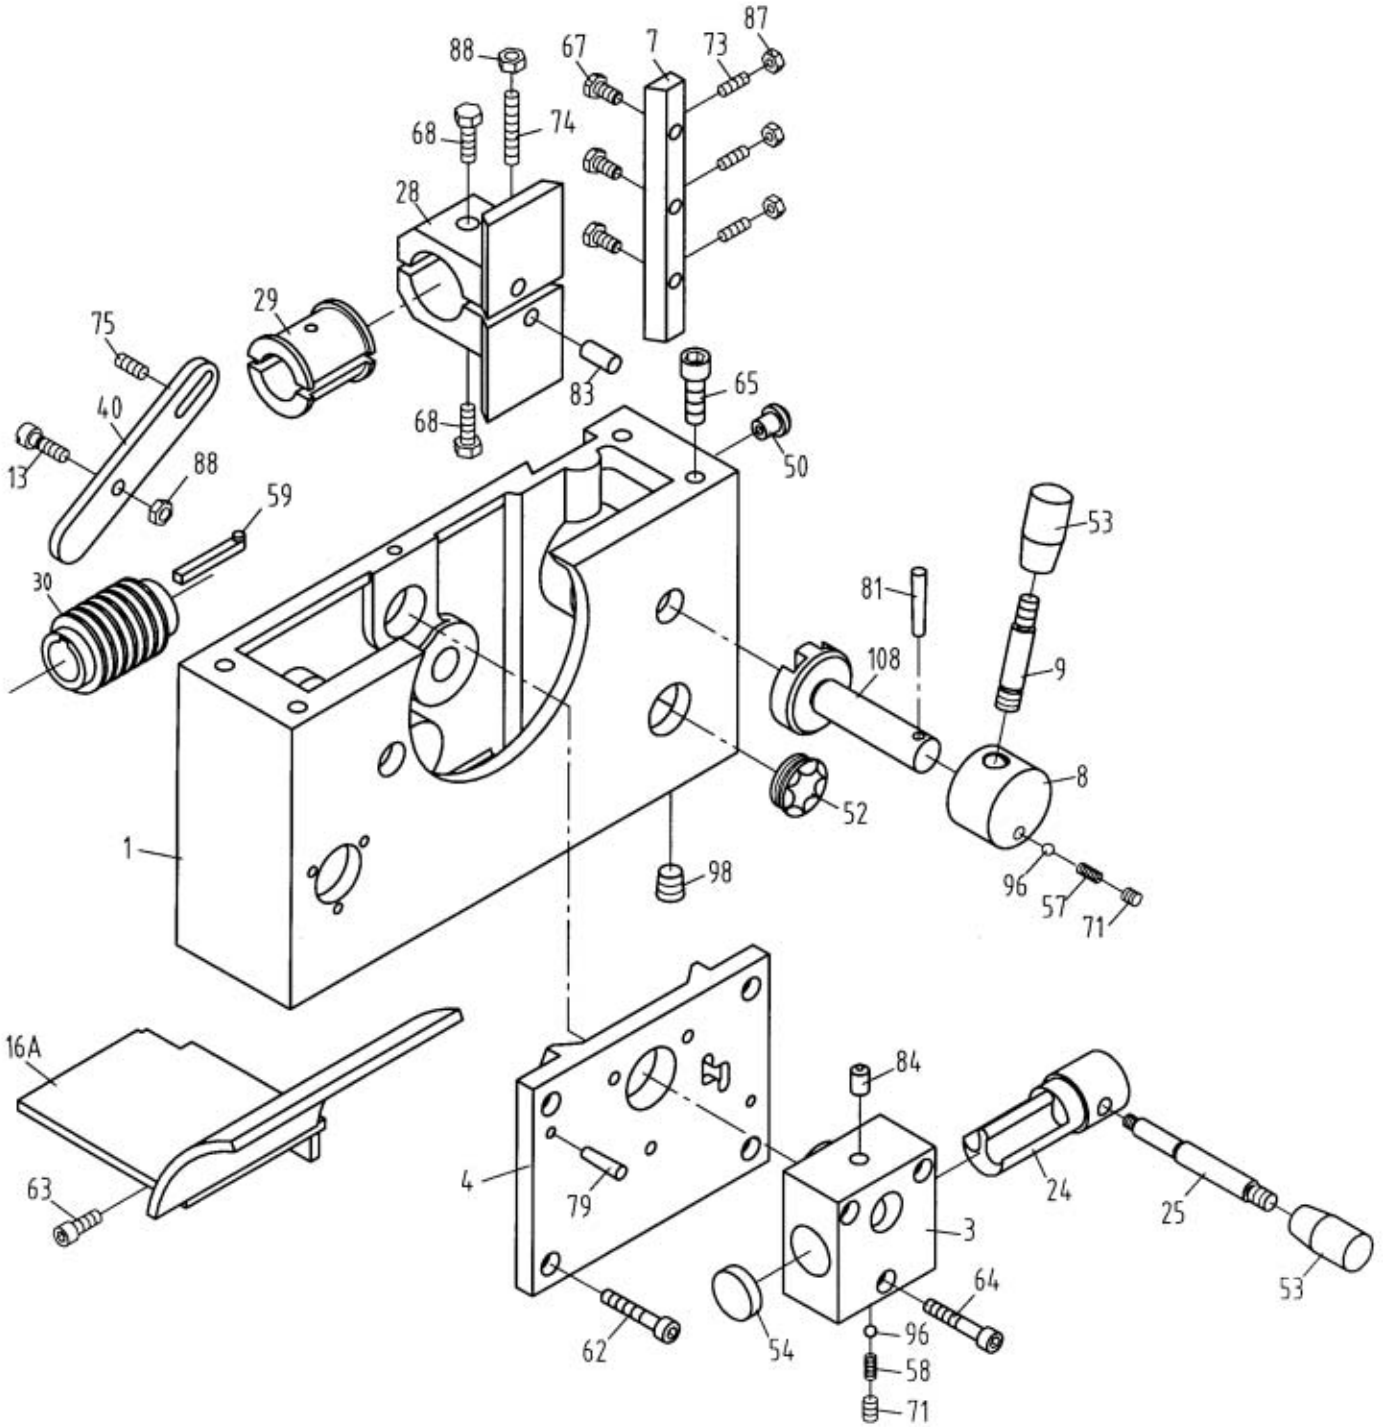

Apron Assembly I

Apron Assembly I

Index No.	Part No.	Description	Size	Qty.
1	GHB1340A-06101A	Casting		1
3	06103	Housing		1
4	06104	Cover		1
7	06107	Gib		1
8	06208	Handle Hub		1
9	06209	Handle		1
13	06213	Gear Pin		1
16A	06415	Bracket		1
24	06222	Shift Lever		1
25	06223	Shift Handle		1
28	06126	Bracket		1
29	06427	Half Nut		1
30	06228	Worm	2m1T	1
40	06238	Bar		1
50	06548	Oil Filler Plug		1
52	06551	Oil Sight		1
53	06553	Knob	M8 x 40	2
54	Z06554	Plug "A"		1
57	06257	Spring		1
58	06258	Spring		1
59	06260	Key		1
62	TS-1503031	Hex Socket Cap Screw	M6 x 12	4
63	TS-1503041	Hex Socket Cap Screw	M6 x 16	1
64	TS-1503061	Hex Socket Cap Screw	M6 x 25	2
65	TS-1504061	Hex Socket Cap Screw	M8 x 30	4
67	GHB1340-A67	Screw	M5 x 16	3
68	TS-1523041	Set Screw	M6 x 12	2
71	TS-1523011	Set Screw	M6 x 6	3
73	TS-1522051	Set Screw	M5 x 16	3
74	GHB1340-A74	Set Screw	M6 x 35	1
75	TS-1523031	Set Screw	M6 x 10	1
79	GHB1340-A79	Pin	5 x 20	2
81	GHB1340-A81	Pin	5 x 32	1
83	GHB1340-A83	Pin	8n6 x 12	2
84	GHB1340-A84	Oiler	8	2
87	TS-1540031	Hex Nut	M5	3
88	TS-1540041	Hex Nut	M6	2
96	SB-5MM	Steel Ball	5	2
98	GHB1340A-A98	Plug	Z1/4"	1
108	06261	Half Nut Controlling Shaft		1