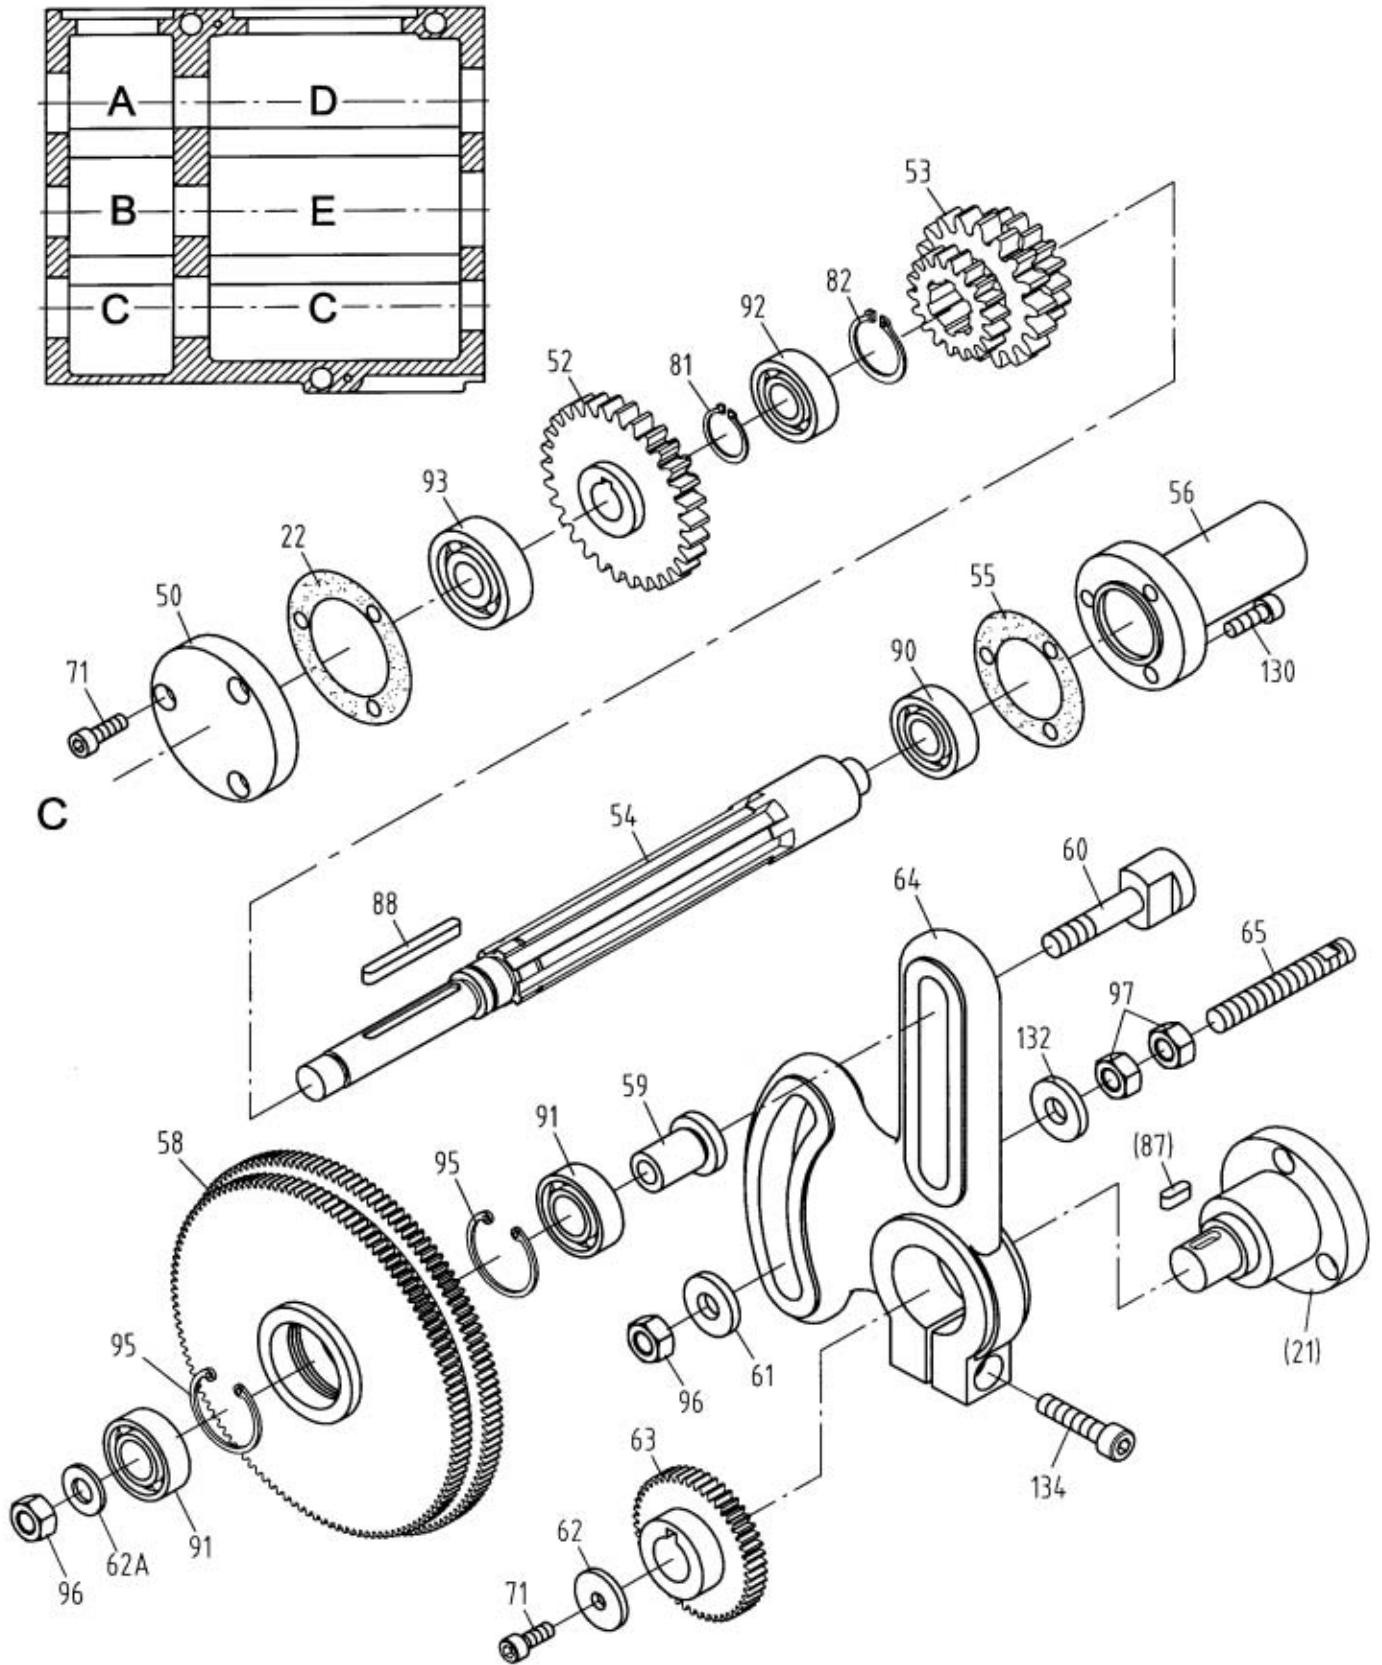

Gear Assembly III

Gear Assembly III

Index No.	Part No.	Description	Size	Qty.
21	32A5113	Cover		1
22	32A5503	Gasket		1
50	32A5115	End Cover		1
52	32A5718A	Gear	2.5m30T, 15T	1
53	32A5721A	Gear	2.25m, 3.25m, 2.5m18T	1
54	05701	Key shaft		1
55	05505	Gasket		1
56	05102	Cover		1
58	40A5736	Gear	1.25m120T, 127T	1
59	40A5738	Collar		1
60	40A5739	Screw		1
61	321719	Washer		1
62	40A5740	Washer		2
62A	40A5740A	Washer		1
63	32A5726A	Gear	1.25m48T	5
64	32A5119	Gear Frame		1
65	321718	Screw rod		1
71	TS-1504031	Socket Head Cap Screw	M6 x 16	4
81	GHB1340A-G81	C-clip	20	1
82	GHB1340A-G82	C-clip	25	1
87	GHB1340A-G87	Key	5 x 14	1
88	GHB1340A-G88	Key	5 x 50	1
90	BB-6202	Bearing	6202	1
91	BB-6103	Bearing	6103	2
92	BB-6004	Bearing	6004	1
93	BB-6302	Thrust Bearing	6302	1
95	GHB1340A-G95	C-clip	35	2
96	TS-1540071	Hex Nut	M10	1
97	TS-1540081	Hex Nut	M12	3
130	TS-1503031	Socket Head Cap Screw	M6 x 12	3
132	TS-2360121	Washer		1
134	GHB1340A-G134	Hex Socket Cap Screw	M8 x 30	1