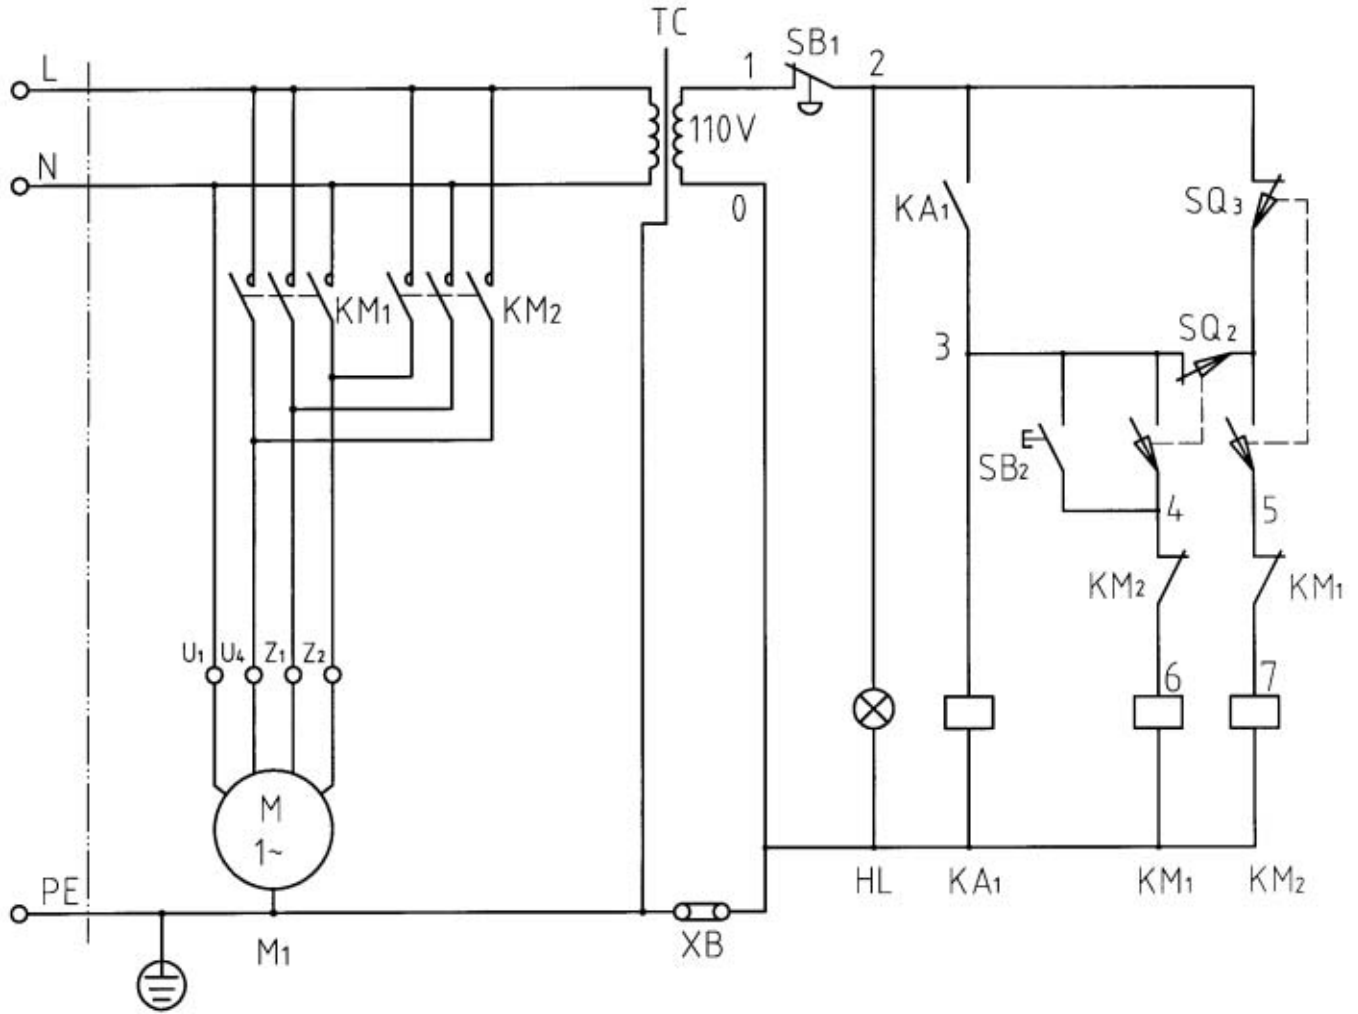

Electrical Schematic - GHB-1340A

Electrical Schemaatic-GHB-1340A

Index No.	Part No.	Description	Size	Qty.
1	GHB1340-SB1	Emergency Stop	LAY3-01ZS/1	1
2	GHB1340-SB2	Jog Button	LAY3-11	1
3	GHB1340-HL	Power Indicator Light	AD1-30/20	1
4	GHB1340-KA1	Magnetic Starter	CA2-DN140	1
5	GHB1340-KM1	Magnetic Starter	LC1-D259	1
6	GHB1340-KM2	Magnetic Starter	LC1-D259	1
7	GHB1340-TC	Control Transformer	JBK3-63	1
8	GHB1340A-SQ2	Stroke Switch	LXW5-11D1	1
9	GHB1340A-SQ3	Stroke Switch	LXW5-11D1	1
10	GHB1340-XT1	Wiring Board	JHY1-32	1
11	GHB1340-XT2	Wiring Board	JHY1-16	1
12	GHB1340-XB	Copper Plate (for grounding)		1