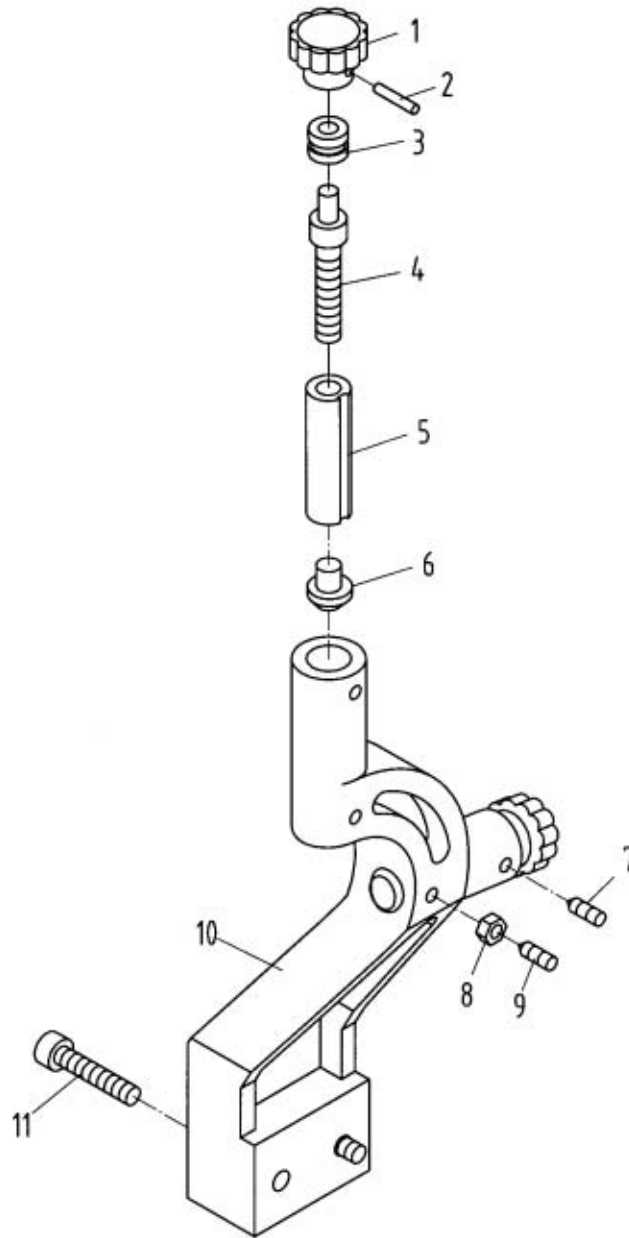

Follow Rest

Follow Rest

Index No.	Part No.	Description	Size	Qty.
1	GHB1340-1FR	Knob		2
2	GHB1340-2FR	Pin	3 x 18	2
3	10208	Bushing		2
4	10204	Screw		2
5	10201	Sleeve		2
6	10401	Brass Finger		2
7	TS-1523011	Set Screw	M6 x 8	2
8	TS-1540041	Nut	M6	2
9	TS-1523051	Set Screw	M6 x 16	2
10	10104	Base Casting		1
11	TS-1504071	Hex Socket Cap Screw	M8 x 35	2
	GHB1340-FR	Follow Rest Complete		1