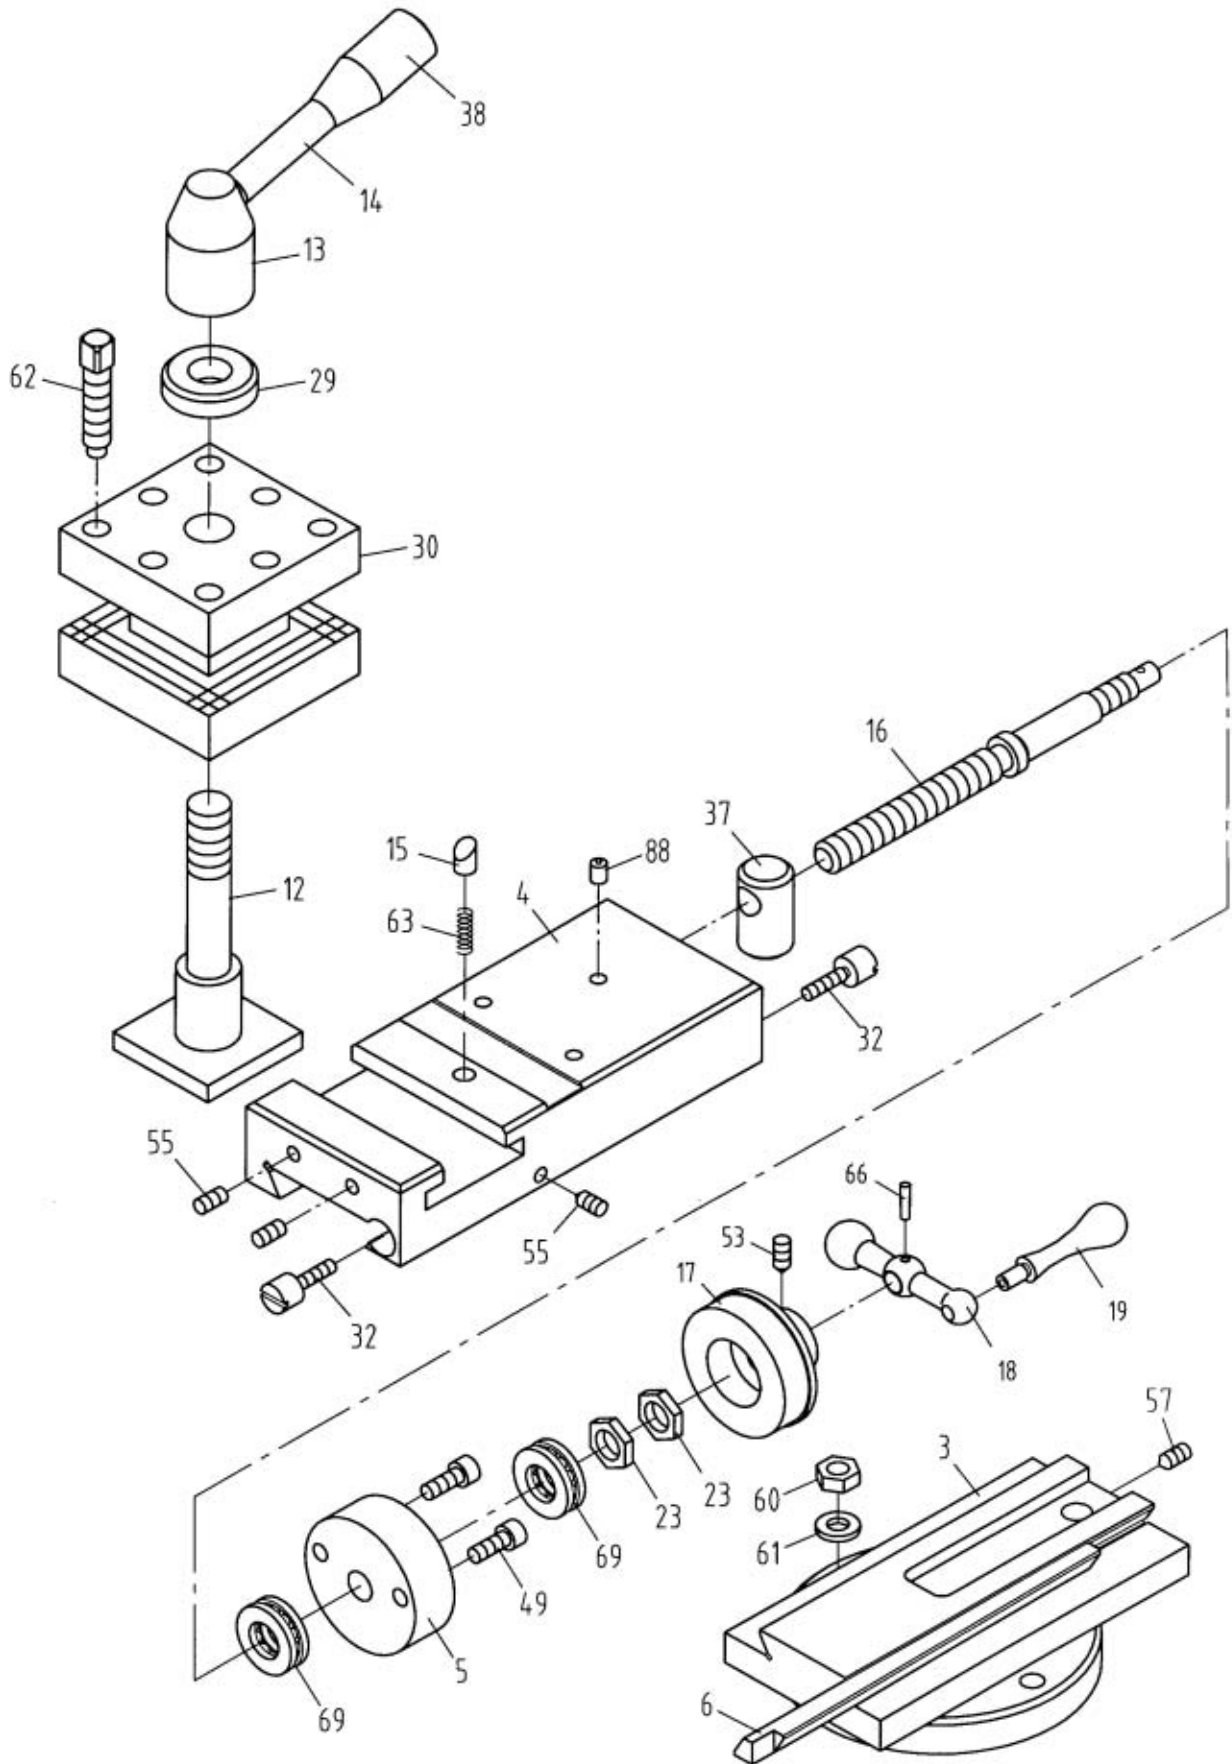

Top Slide, Tool Post, Saddle, and Cross Slide I

Top Slide, Tool Post, Saddle, and Cross Slide I

Index No.	Part No.	Description	Size	Qty.
3	07103	Swivel Slide		1
4	07104	Top Slide		1
5	07111	Collar		1
6	07117	Gib		1
12	07205	Screw		1
13	07206	Handle Base		1
14	07207	Handle Shaft		1
15	07209	Stop		1
16	07210	Screw		1
17	07212	Index Ring		1
18	07213	Ball Handle		1
19	07214	Handle		1
23	07221	Nut		2
29	07233	Washer		1
30	07234	Post Base		1
32	07237	Gib Adjusting Screw		2
37	07430	Nut		1
38	07508	Knob		1
49	TS-1503051	Hex Socket Cap Screw	M6 x 20	2
53	TS-1523011	Set Screw	M6 x 6	1
55	TS-1523031	Set Screw	M6 x 10	3
57	TS-1524011	Set Screw	M8 x 8	1
60	TS-1540061	Hex Nut	M8	2
61	TS-1550061	Washer	M8	1
62	GHB1340-62T	Screw	M10 x 40	8
63	GHB1340-63T	Spring	0.6 x 4x 18	1
66	GHB1340-66T	Pin	3 x 16	1
69	GHB1340-69T	Ball Bearing		2
	GHB1340-TSA	Top Slide Assembly w/o Tool Post		1
70	07545	Screw	M8 x 20	1
88	GHB1340-88	Oil Ball	6	1