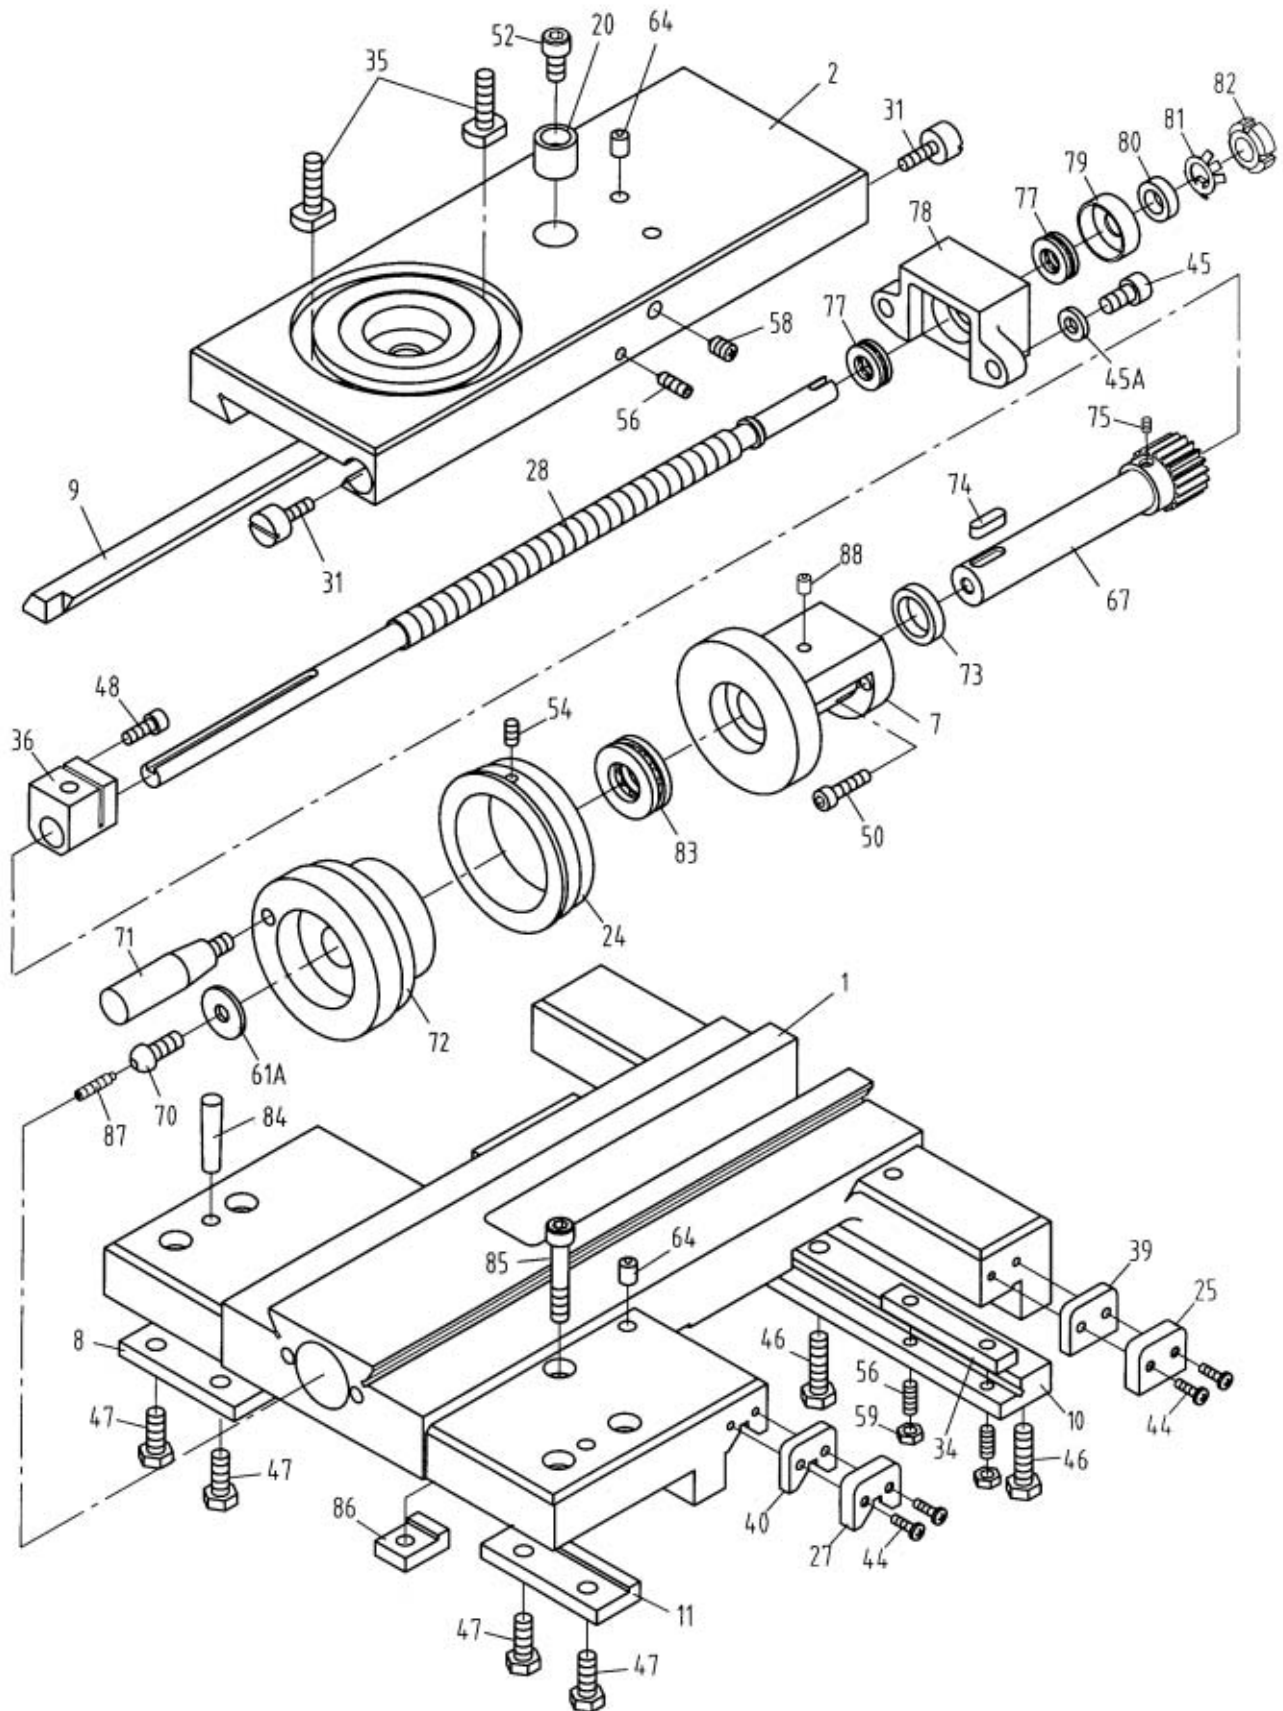

Top Slide, Tool Post, Saddle, and Cross Slide II

Top Slide, Tool Post, Saddle, and Cross Slide II

Index No.	Part No.	Description	Size	Qty.
1	07101	Saddle		1
2	07102	Cross Slide		1
7	07120N	Bearing Housing		1
8	07123	Strip		1
9	07131	Gib		1
10	07132	Strip		1
11	07141	Front Strip		1
20	07216	Collar		1
24	07222N	Index Ring		1
25	07224	Plate		2
27	07227	Plate		2
28	07229N	Screw		1
31	07236	Gib Adjusting Screw		2
34	07239	Gib Strip		2
35	07240	T-Bolt		2
36	07415N	Block		1
39	07526	Wiper		2
40	07528	Wiper		2
44	GHB1340-44T	Screw	M4 x 12	8
45	TS-1504051	Hex Socket Cap Screw	M8 x 25	2
45A	TS-1551061	Lock Washer	M8	2
46	GHB1340-46T	Screw	M8 x 20	3
47	GHB1340-47T	Screw	M8 x 20	4
48	TS-1503041	Hex Socket Cap Screw	M6 x 16	1
50	TS-1503061	Hex Socket Cap Screw	M6 x 25	2
52	TS-1504031	Hex Socket Cap Screw	M8 x 16	1
54	TS-1523021	Set Screw	M6 x 8	1
56	TS-1523071	Set Screw	M6 x 25	5
58	TS-1524021	Set Screw	M8 x 10	1
59	TS-1540041	Hex Nut	M6	4
61	TS-1550061	Washer	M8	1
61A	GHB1340-65T	Washer		1
64	GHB1340-64T	Oil Ball	8	5
67	07530	Gear Shaft		1
70	TS-1504041	Screw	M8 x 20	1
71	07531	Handle		1
72	07532	Compound Handle		1
73	07533	Spacer		1
74	07534	Key		1
75	07535	Set Screw	M3 x 8	1
76	07536	Key	5 x 5 x 30	1
77	BB-8101	Thrust Bearing	8101	2
78	07538	Bearing Housing		1
79	07539	Bearing Dust Cover		1
80	07540	Washer		1
81	07541	Star Washer		1
82	07542	Locking Nut		1
83	BB-8104	Thrust Bearing	8104	1
84	GHB1340-84	Taper Pin	8 x 40	2
85	GHB1340-85	Hex Socket Cap Screw	M8 x 50	1
86	GHB1340-86	Locking Washer		1
87	GHB1340-87	Screw	M5 x 20	1
88	GHB1340-88	Oil Ball	6	1