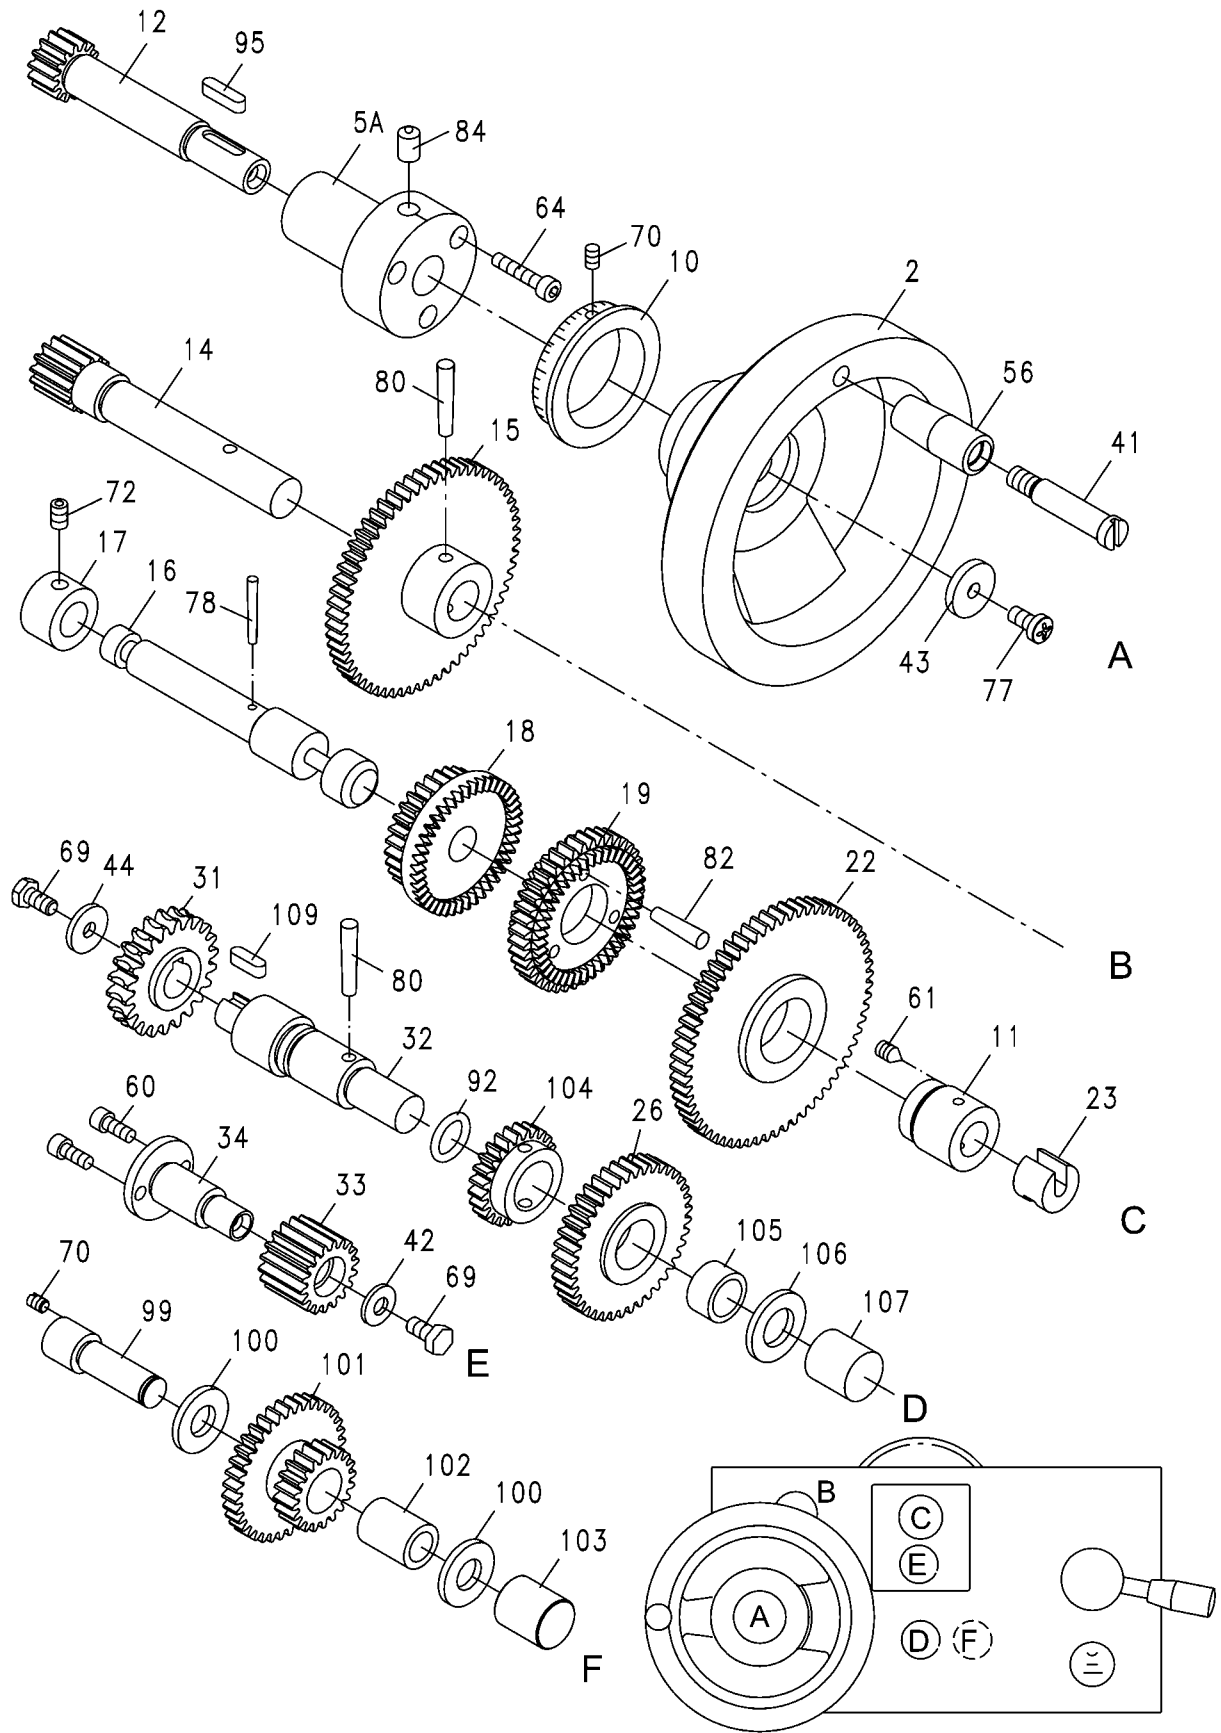

Apron Assembly II

Apron Assembly II

Index No.	Part No.	Description	Size	Qty.
2	06102	Handwheel		2
5A	06105A	Hub		1
10	06510	Index Ring		1
11	Z06111	Cover		1
12	06212	Shaft	1.5m14T	1
14	06214	Gear Shaft	1.5m13T	1
15	06215	Gear	1.5m60T	1
16	06216	Shaft		1
17	06417	Collar		1
18	06218	Gear	1.5m30T	1
19	06219	Gear	1.5m40T	1
22	06220	Gear	1.5m46T	1
23	06421	Shift Fork		1
26	GHB1340A-06704	Gear	1.5m40T	1
31	06429	Gear	2m22T	1
32	GHB1340A-06714	Shaft		1
33	06231	Gear	1.5m18T	1
34	06232	Shaft		1
41	06239	Screw		1
42	TS-1550041	Washer		1
43	Z06241	Washer		1
44	06242	Washer		1
56	06556	Handle		1
60	TS-1502031	Hex Socket Cap Screw	M5 x 12	2
61	TS-1523011	Set Screw	M6 x 6	1
64	TS-1503061	Hex Socket Cap Screw	M6 x 25	3
69	TS-1503021	Screw	M6 x 10	2
70	TS-1522011	Set Screw	M5 x 6	2
72	TS-1523031	Set Screw	M6 x 10	1
77	GHB1340-A77	Screw	M6 x 12	1
78	GHB1340-A78	Pin	3 x 25	1
80	GHB1340-A80	Pin	5 x 30	2
82	GHB1340-A82	Pin	5 x 25	3
84	GHB1340-A84	Oiler	8	1
92	GHB1340-A92	O-Ring	20 x 2.4	1
95	GHB1340-A95	Key	A5 x 18	1
99	GHB1340A-06732	Shaft		1
100	GHB1340A-06114	Washer		2
101	GHB1340A-06734	Gear	1.5m20T, 36T	1
102	GHB1340A-06115	Collar		1
103	GHB1340A-A103	Shaft Plug		1
104	GHB1340A-06731	Gear	1.5m24T	1
105	GHB1340A-06113	Collar		1
106	GHB1340A-06111	Washer		1
107	GHB1340A-06112	Shaft Plug		1
109	GHB1340A-A109	Key	5 x 12	1