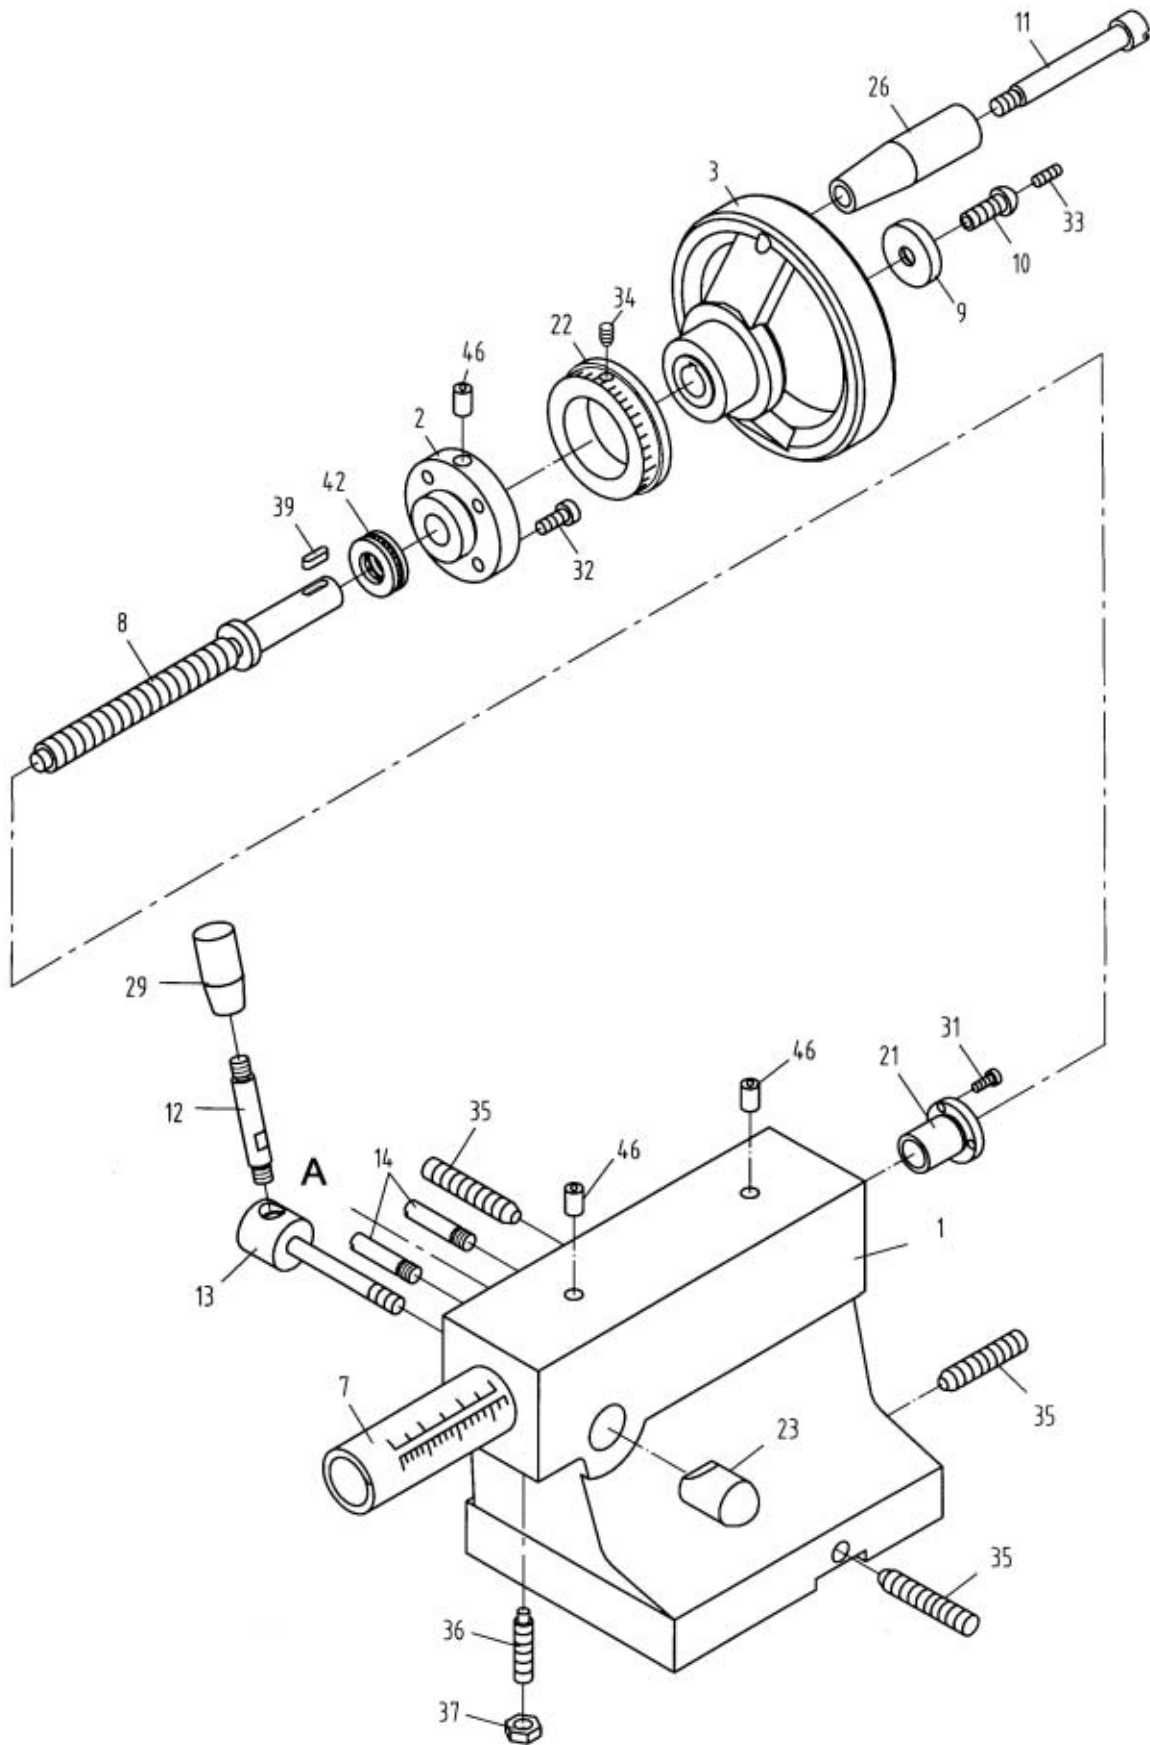

Tailstock Assembly I

Tailstock Assembly I

Index No.	Part No.	Description	Size	Qty.
1	Z08101	Casting		1
2	Z08102	Flange Cover		1
3	08103	Hand Wheel		1
7	08202	Quill		1
8	Z08203	Screw		1
9	GHB1340-09TS	Washer		1
10	Z08205	Screw	M8 x 20	1
11	08206	Screw		1
12	Z08207	Lever		1
13	08208	Shaft		1
14	08209	Screw		2
21	08401	Nut		1
22	08402	Index Ring		1
23	08403	Pivot Block		1
26	08501	Handle		1
29	GHB1340-29TS	Handle	M8 x 40	1
31	TS-1501031	Hex Socket Cap Screw	M4 x 10	3
32	TS-1503041	Hex Socket Cap Screw	M6 x 16	4
33	TS-1522061	Set Screw	M5 x 20	1
34	TS-1523031	Set Screw	M6 x 8	1
35	GHB1340-35TS	Set Screw	M10 x 45	3
36	GHB1340-36TS	Screw	M8 x 35	1
37	TS-1540061	Hex Nut	M8	1
39	GHB1340-39TS	Key	4 x 15	1
42	BB-51102	Bearing	8102	1
46	GHB1340-43TS	Oil Ball	8	3
	Z08201	Live Center (not shown)	MT3	1
	8404	Arrow Plate (not shown)		1
	8405	Scale Plate (not shown)		1