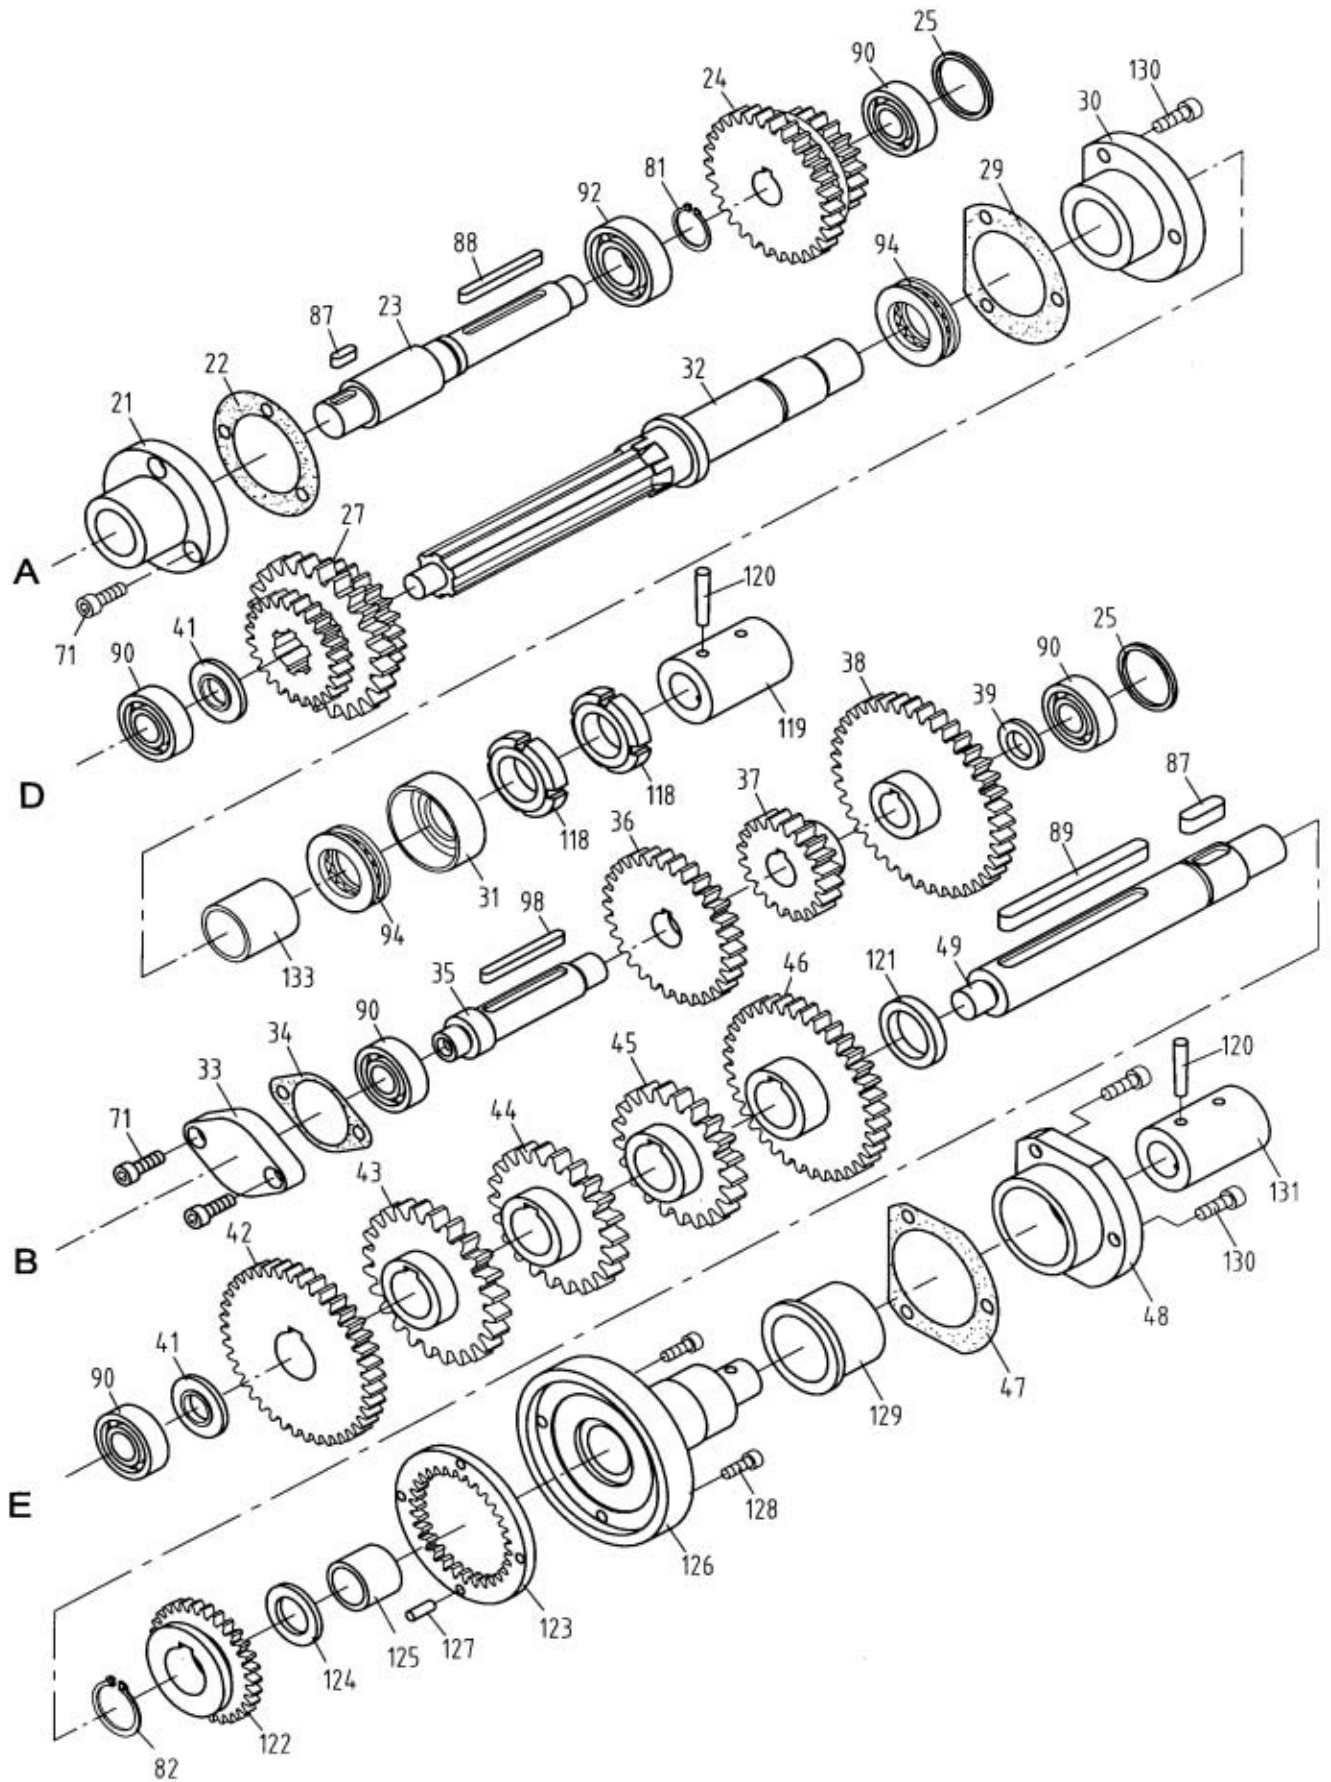

Gear Assembly II

Gear Assembly II

Index No.	Part No.	Description	Size	Qty.
21	32A5113	Cover		1
22	32A5503	Gasket		1
23	32A5712	Shaft		1
24	32A5710A	Gear	2.5m30T, 20T	1
25	32A5719	Washer		2
27	05718	Gear	2.25m, 3.25m, 2.5m24T	1
29	05502	Gasket		1
30	05104	Bushing		1
31	05714	Washer		1
32	05716	Shaft		1
33	32A5114	End cover		1
34	32A5504	Gasket		1
35	32A5716	Shaft		1
36	32A5714A	Gear	2.5m30T	1
37	32A5715A	Gear	2.5m20T	1
38	32A5713A	Gear	2.5m40T	1
39	32A5708	Washer		2
41	05719	Washer		2
42	05702	Gear	2.25m40T	1
43	05703	Gear	3.25m24T	1
44	05704	Gear	3.25m22T	1
45	05705	Gear	3.25m21T	1
46	05706	Gear	2.5m36T	1
47	05501	Gasket		1
48	05103	Flange		1
49	05717	Shaft		1
71	TS-1504031	Socket Head Cap Screw	M6 x 16	5
81	GHB1340A-G81	C-clip	20	1
82	GHB1340A-G82	C-clip	25	1
87	GHB1340A-G87	Key	5 x 14	1
88	GHB1340A-G88	Key	5 x 50	1
89	GHB1340A-G89	Key	8 x 110	1
90	BB-6202	Bearing	6202	5
92	BB-6004	Bearing	6004	1
94	BB-51105	Thrust Bearing	51105	2
98	GHB1340A-G98	Key	5 x 55	1
118	GHB1340A-G118	Round Nut	M24 x 1.5	2
119	05713	Connecting Sleeve	GHB1340A	1
	BDB1340A-05713	Connecting Sleeve		1
120	GHB1340A-G120	Pin	5 x 35	4
121	05707	Washer		1
122	05708	Gear	2m30T	1
123	05709	Inner Gear	2m30T	1
124	05711	Washer		1
125	05302	Oil Light Bushing		1
126	05710	XIB Shaft		1
127	GHB1340A-G127	Pin	5n6 x 14	2
128	GHB1340A-G128	Screw	M5 x 10	2
129	05301	Sliding Bearing		1
130	TS-1503031	Socket Head Cap Screw	M6 x 12	6
131	GHB1340A-05712	Connecting Sleeve	GHB-1340A	1
	BDB1340A-05712	Connecting Sleeve	BDB-1340A	1
133	05303	Bearing Housing		1