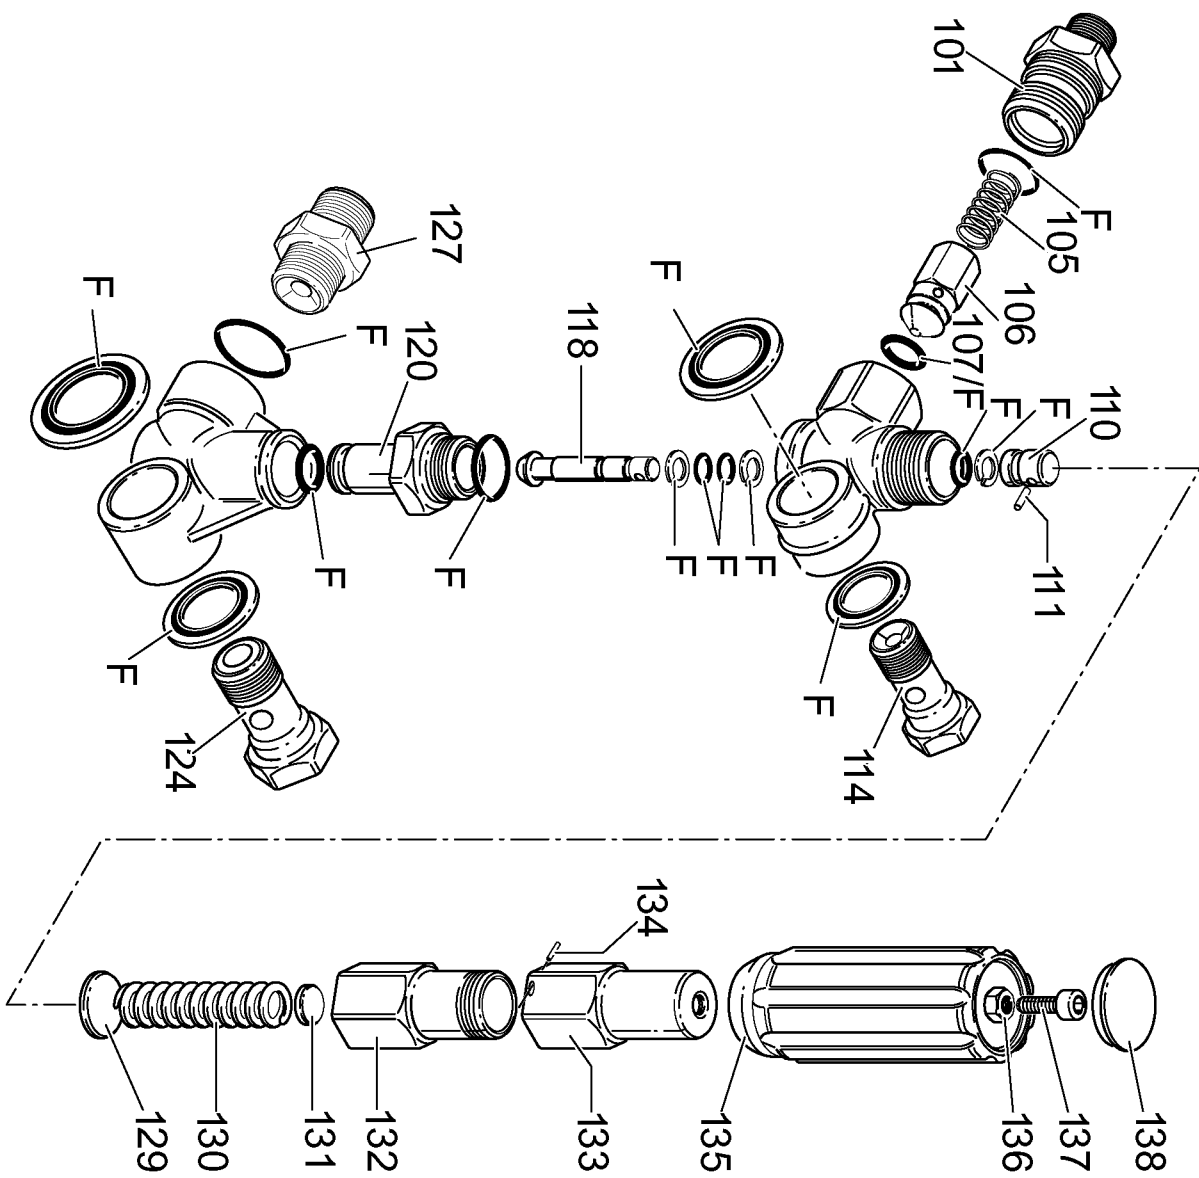

## Parts List for 3204CWH Type 2

Item Number	Part Number	Description	Qty Required
1	AR-960160	O-RING	1
2	AR-960090	PLUG	1
11	AR-960110	RING SUPPORT	1
13	AR-1380090	GUIDE PISTON	1
17	000000-00	No Longer Available	1
18	000000-00	No Longer Available	1
22	AR-880130	CAP OIL	1
23	AR-962010	NUT	1
24	000000-00	No Longer Available	1
26	AR-1380950	SPACER	1
27	AR-600180	O-RING	1
28	000000-00	No Longer Available	1
29	AR-1380060	PIN PISTON	1
30	AR-1383050	ROD CONNECTING ALUMI	1
35	000000-00	No Longer Available	1
35	AR-1789010	COVER COMPLETE	1
36	000000-00	No Longer Available	1
40	AR-1380530	SHIM 5MM 0	1
40	000000-00	No Longer Available	1
40	AR-1380120	SHIM 1MM 0	1
40	AR-1380130	SHIM 2MM 0	1
42	AR-740290	O-RING	1
43	AR-1989600	PLUG	1
50	AR-820150	SCREW	1
60	AR-1380320	BEARING	1
70	000000-00	No Longer Available	1
71	AR-180030	SCREW	1

## Parts List for 3204CWH Type 2

Item Number	Part Number	Description	Qty Required
72	AR-1381850	WASHER	1
73	AR-820440	SCREW GRUB	1
75	AR-1080401	RING	1
76	AR-2125	VALVE KIT	1
76	AR-1828	KIT VALVE	1
77	AR-2546	KIT PLUNGER	1
78	AR-1856	KIT OIL SEAL	1
79	AR-1857	KIT WATER SEAL	1
80	AR-20242	UNLOADER	1
101	AR-1560031	FITTING	1
105	AR-1560140	SPRING	1
106	AR-1560100	JET	1
107	AR-1560150	ORING	1
110	AR-1080540	PISTON UPPER	1
111	000000-00	No Longer Available	1
114	AR-1540272	SCREW	1
118	AR-1560320	PISTON LOWER	1
120	AR-1560051	ADAPTER	1
124	AR-1540090	FITTING	1
127	AR-1560640	FITTING	1
129	AR-1080610	PLATE	1
130	AR-1560350	SPRING	1
131	000000-00	No Longer Available	1
132	000000-00	No Longer Available	1
133	000000-00	No Longer Available	1
134	AR-1080070	PIN	1
135	AR-1560400	HANDLE PRESSURE ADJU	1