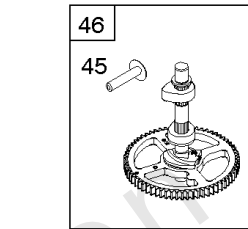

CAMSHAFT, CRANKSHAFT & COUNTER BALANCE, CYLINDER, ENGINE SUMP &

Mfg. No: 31R607-0003-B1

1036 EMISSIONS LABEL

1319 WARNING LABEL

CAMSHAFT, CRANKSHAFT & COUNTER BALANCE, CYLINDER, ENGINE SUMP &

REF NO	PART NO	QTY	DESCRIPTION
1	796010		CYLINDER ASSEMBLY
2	797673		KIT, Bushing/Seal -(Magneto Side)
3	391086S		SEAL, Oil -(Magneto Side)
4	697106		SUMP, Engine
6	690310		WASHER -(Cylinder Head)
7	796584		GASKET, Cylinder Head
9	697109		GASKET, Breather -(Use Liquid Sealant Reference 850)
11	794683		TUBE, Breather
12	697110		GASKET, Crankcase
13	592244		SCREW -(Cylinder Head) (5/16-18 x 2.69)
15	691680		PLUG, Oil Drain -(Square Socket)
15	690946		PLUG, Oil Drain -(Square Head)
16	596006		CRANKSHAFT
20	795387		SEAL, Oil -(PTO Side)
22	692125		SCREW -(Crankcase Cover/Sump)
24	591757		KEY, Flywheel
25	796173		PISTON ASSEMBLY -(.020 Oversize) -Used Before Code Date 14100600
25	594435		PISTON ASSEMBLY -(Standard) -Used After Code Date 14100500
25	594436		PISTON ASSEMBLY -(.020" Oversize) -Used After Code Date 14100500
25	796172		PISTON ASSEMBLY -(Standard) -Used Before Code Date 14100600
26	594438		SET, Ring -(.020 Oversize) -Used After Code Date 14100500
26	792649		SET, Ring -(.020 Oversize) -Used Before Code Date 14100600
26	594437		SET, Ring -(Standard)
27	698469		LOCK, Piston Pin
28	796007		PIN, Piston -(1.97)
28	594439		PIN, Piston -(1.62" Long)
29	794122		ROD, Connecting
32	791118		SCREW -(Connecting Rod)
43	691968		SLINGER, Governor/Oil
45	690564		TAPPET, Valve
46	793880		CAMSHAFT
51	692137		GASKET, Intake
51A	796081		GASKET, Intake