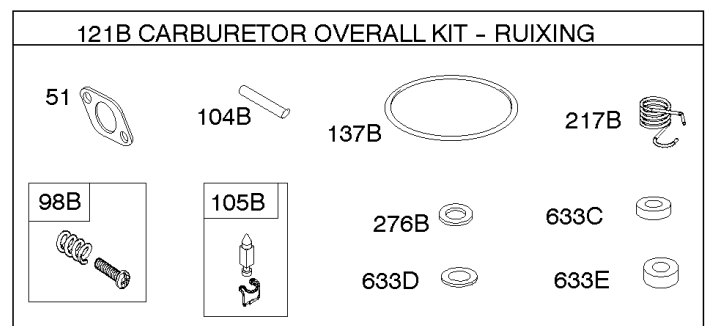

CARBURETORS - Nikki & Ruixning, FUEL SUPPLY, KIT - CARBURETOR OVERHAUL

REF NO	PART NO	QTY	DESCRIPTION
51	692137		GASKET, Intake
51A	796081		GASKET, Intake
95A	690718		SCREW -(Throttle Valve) (Nikki) -Used Before Code Date 15113000
95B	593897		SCREW -(Throttle Valve) (Ruixing) -Used After Code Date 15112900
98A	695408		KIT, Idle Speed -(Nikki) -Used Before Code Date 15113000
98B	846817		KIT, Idle Speed -(Ruixing) -Used After Code Date 15112900
104A	694918		PIN, Float Hinge -(Nikki) -Used Before Code Date 15113000
104B	594860		PIN, Float Hinge -(Ruixing) -Used After Code Date 15112900
105A	696136		VALVE, Float Needle -(Nikki) -Used Before Code Date 15113000
105B	594868		VALVE, Float Needle -(Ruixing) -Used After Code Date 15112900
108A	698773		VALVE, Choke -(Nikki) -Used Before Code Date 15113000
108B	594863		VALVE, Choke -(Ruixing) -Used After Code Date 15112900
117	591936		JET, Main -(Standard) (Nikki) -Used Before Code Date 15113000
117B	597458		JET, Main -(Standard) (Ruixing) -Used After Code Date 15112900
118	695415		JET, Main -(High Altitude) (5000 Feet) -Used Before Code Date 15113000
118B	595070		JET, Main -(High Altitude) (5000 Feet) -Used After Code Date 15112900
121A	796184		KIT, Carburetor Overhaul -(Nikki Carburetor) -Used Before Code Date 15113000
121B	594886		KIT, Carburetor Overhaul -(Ruixing) -Used After Code Date 15112900
125	591731		CARBURETOR -(, For Replacement See Reference 125B) -Used Before Code Date 15113000
125B	594593		CARBURETOR -(Ruixing) -Used After Code Date 15112900
127A	690727		PLUG, Welch -(Nikki)
130A	699500		VALVE, Throttle -(Nikki) -Used Before Code Date 15113000
130B	594857		VALVE, Throttle -(Ruixing) -Used After Code Date 15112900