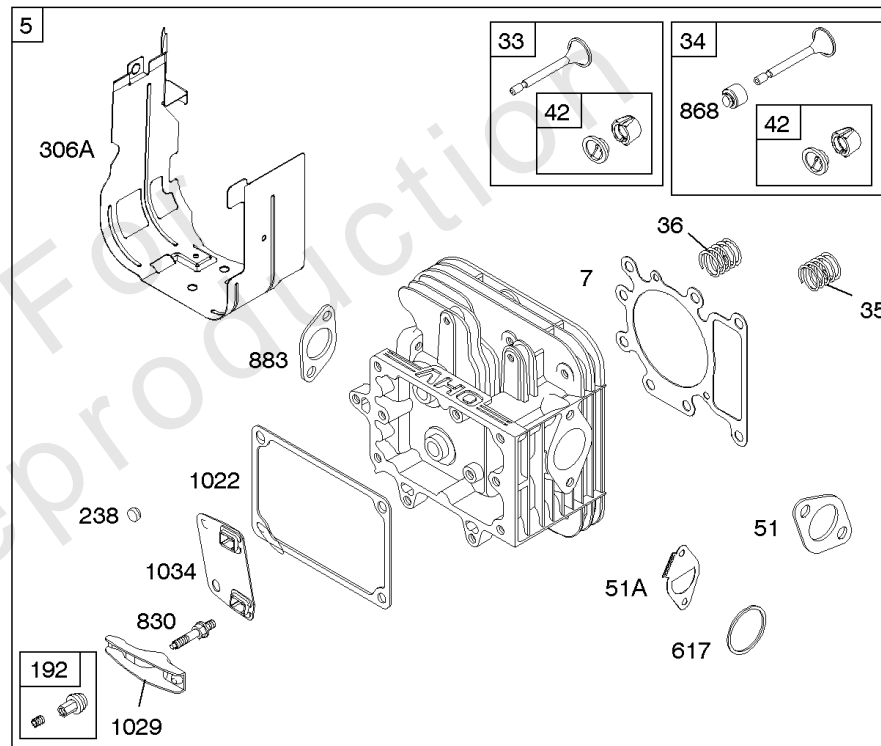

CYLINDER HEAD, INTAKE MANIFOLD, OIL FILL, VALVES

Mfg. No: 31R607-0003-B1

CYLINDER HEAD, INTAKE MANIFOLD, OIL FILL, VALVES

REF NO	PART NO	QTY	DESCRIPTION
5	796026		HEAD, Cylinder
7	796584		GASKET, Cylinder Head
13	592244		SCREW -(Cylinder Head) (5/16-18 x 2.69)
33	792868		VALVE, Exhaust
34	791935		VALVE, Intake
35	691279		SPRING, Valve -(Intake)
36	691279		SPRING, Valve -(Exhaust)
42	499586		KEEPER, Valve
45	690564		TAPPET, Valve
50	591248		MANIFOLD, Intake
50B	592842		MANIFOLD, Intake
51	692137		GASKET, Intake
51A	796081		GASKET, Intake
53	591260		STUD -(Carburetor)
54	691148		SCREW -(Intake Manifold)
186	794873		CONNECTOR, Hose
186A	796532		CONNECTOR, Hose
192	691986		ADJUSTER, Rocker Arm
238	691843		CAP, Valve
306A	794953		SHIELD, Cylinder
307	691693		SCREW -(Cylinder Shield)
337	793541		PLUG, Spark -(Platinum)
337	691043		PLUG, Spark -(EMS)
337	792015		PLUG, Spark -(Resistor EMS)
337	491055S		PLUG, Spark -(Resistor)
383	19576S		WRENCH, Spark Plug -(5/8 & 13/16, 8" Long)
415	794903		PLUG -(Engine Sump)
512	594200		HOSE, Oil Drain
523	699908		DIPSTICK
524	691032		SEAL, O-Ring
525	697085		TUBE, Dipstick
525A	697184		TUBE, Dipstick -(Standard Dipstick Tube)
617	692138		SEAL, O-Ring -(Intake Manifold)
635	691909		BOOT, Spark Plug
654	690958		NUT -(Carburetor)
830	691095		STUD, Rocker Arm
842	691031		SEAL, O-Ring -(Dipstick Tube) (Special Dipstick Tube)
847	790443		DIPSTICK/TUBE ASSEMBLY
847A	790442		DIPSTICK/TUBE ASSEMBLY -(Standard Dipstick Tube)