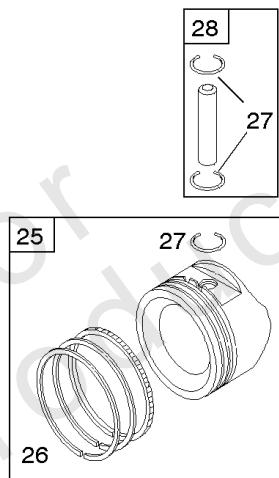

CAMSHAFT, CRANKSHAFT & COUNTER BALANCE, CYLINDER, ENGINE SUMP &

Mfg. No: 31R607-0003-B1

1036 EMISSIONS LABEL

1319 WARNING LABEL

CAMSHAFT, CRANKSHAFT & COUNTER BALANCE, CYLINDER, ENGINE SUMP &

REF NO	PART NO	QTY	DESCRIPTION
1	796010		CYLINDER ASSEMBLY
2	797673		KIT, Bushing/Seal -(Magneto Side)
3	391086S		SEAL, Oil -(Magneto Side)
4	697106		SUMP, Engine
6	690310		WASHER -(Cylinder Head)
7	796584		GASKET, Cylinder Head
9	697109		GASKET, Breather -(Use Liquid Sealant Reference 850)
11	794683		TUBE, Breather
12	697110		GASKET, Crankcase
13	592244		SCREW -(Cylinder Head) (5/16-18 x 2.69)
15	691680		PLUG, Oil Drain -(Square Socket)
15	690946		PLUG, Oil Drain -(Square Head)
16	596006		CRANKSHAFT
20	795387		SEAL, Oil -(PTO Side)
22	692125		SCREW -(Crankcase Cover/Sump)
24	591757		KEY, Flywheel
25	796173		PISTON ASSEMBLY -(.020 Oversize) -Used Before Code Date 14100600
25	594435		PISTON ASSEMBLY -(Standard) -Used After Code Date 14100500
25	594436		PISTON ASSEMBLY -(.020" Oversize) -Used After Code Date 14100500
25	796172		PISTON ASSEMBLY -(Standard) -Used Before Code Date 14100600
26	594438		SET, Ring -(.020 Oversize) -Used After Code Date 14100500
26	792649		SET, Ring -(.020 Oversize) -Used Before Code Date 14100600
26	594437		SET, Ring -(Standard)
27	698469		LOCK, Piston Pin
28	796007		PIN, Piston -(1.97)
28	594439		PIN, Piston -(1.62" Long)
29	794122		ROD, Connecting
32	791118		SCREW -(Connecting Rod)
43	691968		SLINGER, Governor/Oil
45	690564		TAPPET, Valve
46	793880		CAMSHAFT
51	692137		GASKET, Intake
51A	796081		GASKET, Intake