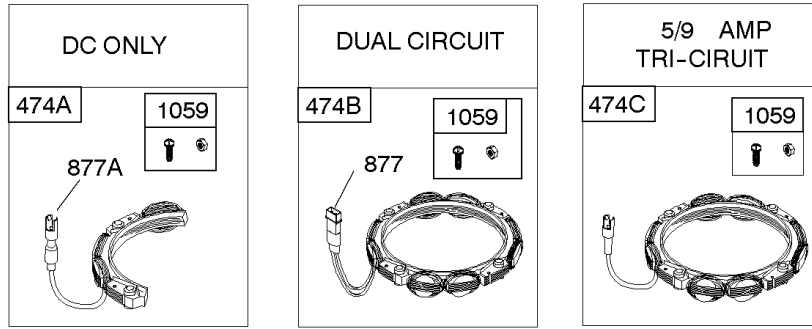

CONTROLS, ALTERNATOR, WIRE ASSY, ELECTRIC STARTER, GOVERNOR SPRING,

Mfg. No: 31R607-0003-B1

CONTROLS, ALTERNATOR, WIRE ASSY, ELECTRIC STARTER, GOVERNOR SPRING,

REF NO	PART NO	QTY	DESCRIPTION
188	691693		SCREW -(Control Bracket)
202	691841		LINK, Mechanical Governor
209	792813		SPRING, Governor
216	691840		LINK, Choke
222	694042		BRACKET, Control
227	691374		LEVER, Governor Control
232	691842		SPRING, Governor Link
265	691024		CLAMP, Casing
267	794904		SCREW -(Casing Clamp)
268	691025		CASING, Control Wire -(Cut To Required Length)
269	691026		WIRE, Control -(Cut To Required Length)
270	691027		NUT -(Control Wire Casing)
271	691028		LEVER, Control
309	593934		MOTOR, Starter
310	690323		BOLT -(Starter Motor) (Starter Motor)
333	799650		ARMATURE, Magneto -Used Before Code Date 16081000
333A	594626		ARMATURE, Magneto -Used After Code Date 16080900
334	691061		SCREW -(Magneto Armature)
356B	697089		WIRE, Stop
404	691691		WASHER -(Governor Crank)
462	691261		WASHER -(Starter Cable)
474B	592831		ALTERNATOR -(Dual Circuit)
503	691532		STRAP, Starter
505	691251		NUT -(Governor Control Lever)
510	693699		DRIVE, Starter
513	692024		CLUTCH, Drive
526A	697088		SCREW -(Regulator)
559	697561		SCREW -(Remote Choke Stop) (Length .375 Inches)
559A	693675		SCREW -(Remote Choke Stop) (Length .419 Inches)
562	691119		BOLT -(Governor Control Lever)
579	691029		NUT -(Starter Cable)
614	691620		PIN, Cotter
616	692012		CRANK, Governor
697	791680		SCREW -(Starter Motor) (Drive Cap)
729	691335		CLIP, Wire -(Wire Saddle)
729A	691224		CLIP, Wire -(Aluminum Coated Steel)