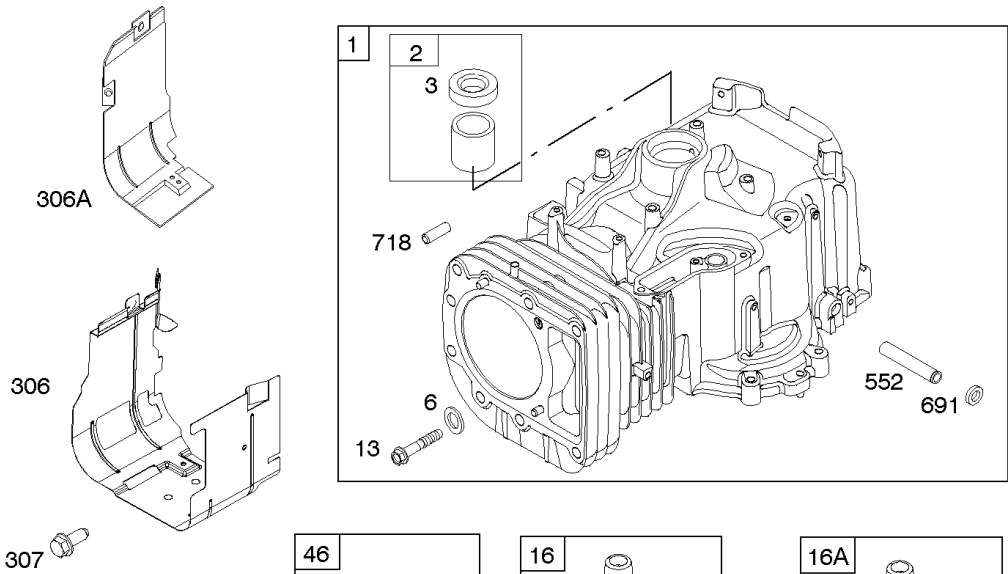

AIR CLEANER, BLOWER HOUSING, EXHAUST SYSTEM, FLYWHEEL

REF NO	PART NO	QTY	DESCRIPTION
1005	796083		FAN, Flywheel
1040	698368		PLATE, Trim
1040B	699852		PLATE, Trim
1044	698139		SCREW -(Flywheel)
1051	691265		RING, Retaining
1139	796449		WASHER -(Fuel Pump Bracket)
1266	691917		SEAL, O-Ring -(Intake Elbow)

Not For Reproduction

CAMSHAFT, CRANKSHAFT & COUNTER BALANCE, CYLINDER, ENGINE SUMP &

Mfg. No: 31R607-0003-B1

1036 EMISSIONS LABEL

1319 WARNING LABEL

CAMSHAFT, CRANKSHAFT & COUNTER BALANCE, CYLINDER, ENGINE SUMP &

REF NO	PART NO	QTY	DESCRIPTION
1	796010		CYLINDER ASSEMBLY
2	797673		KIT, Bushing/Seal -(Magneto Side)
3	391086S		SEAL, Oil -(Magneto Side)
4	697106		SUMP, Engine
6	690310		WASHER -(Cylinder Head)
7	796584		GASKET, Cylinder Head
9	697109		GASKET, Breather -(Use Liquid Sealant Reference 850)
11	794683		TUBE, Breather
12	697110		GASKET, Crankcase
13	592244		SCREW -(Cylinder Head) (5/16-18 x 2.69)
15	691680		PLUG, Oil Drain -(Square Socket)
15	690946		PLUG, Oil Drain -(Square Head)
16	596006		CRANKSHAFT
20	795387		SEAL, Oil -(PTO Side)
22	692125		SCREW -(Crankcase Cover/Sump)
24	591757		KEY, Flywheel
25	796173		PISTON ASSEMBLY -(.020 Oversize) -Used Before Code Date 14100600
25	594435		PISTON ASSEMBLY -(Standard) -Used After Code Date 14100500
25	594436		PISTON ASSEMBLY -(.020" Oversize) -Used After Code Date 14100500
25	796172		PISTON ASSEMBLY -(Standard) -Used Before Code Date 14100600
26	594438		SET, Ring -(.020 Oversize) -Used After Code Date 14100500
26	792649		SET, Ring -(.020 Oversize) -Used Before Code Date 14100600
26	594437		SET, Ring -(Standard)
27	698469		LOCK, Piston Pin
28	796007		PIN, Piston -(1.97)
28	594439		PIN, Piston -(1.62" Long)
29	794122		ROD, Connecting
32	791118		SCREW -(Connecting Rod)
43	691968		SLINGER, Governor/Oil
45	690564		TAPPET, Valve
46	793880		CAMSHAFT
51	692137		GASKET, Intake
51A	796081		GASKET, Intake