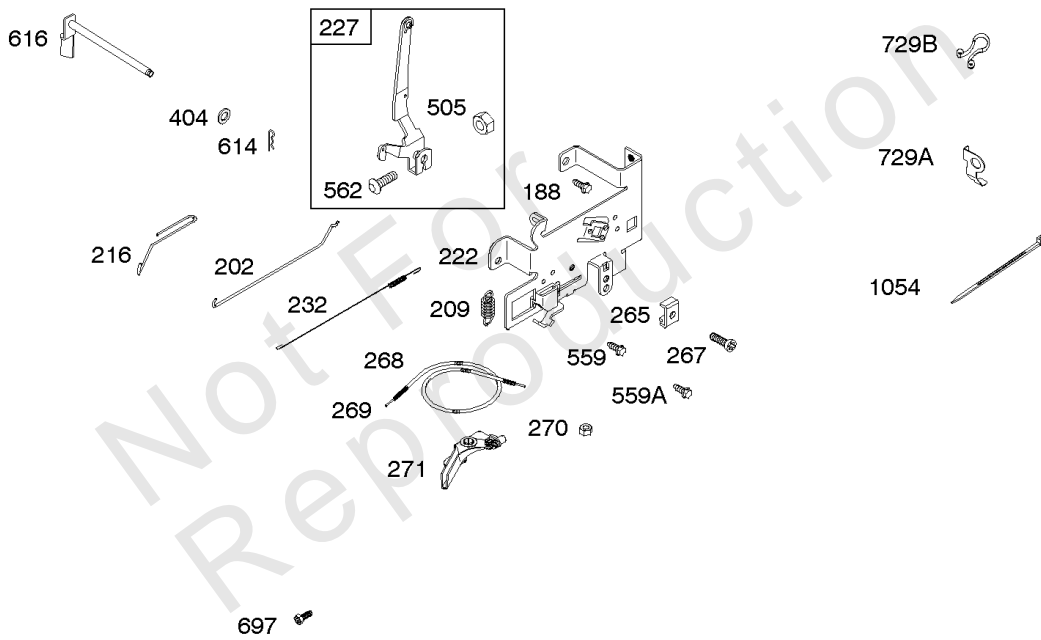

CONTROLS, ALTERNATOR, WIRE ASSY, ELECTRIC STARTER, GOVERNOR SPRING,

Mfg. No: 31R607-0003-B1

CONTROLS, ALTERNATOR, WIRE ASSY, ELECTRIC STARTER, GOVERNOR SPRING,

REF NO	PART NO	QTY	DESCRIPTION
188	691693		SCREW -(Control Bracket)
202	691841		LINK, Mechanical Governor
209	792813		SPRING, Governor
216	691840		LINK, Choke
222	694042		BRACKET, Control
227	691374		LEVER, Governor Control
232	691842		SPRING, Governor Link
265	691024		CLAMP, Casing
267	794904		SCREW -(Casing Clamp)
268	691025		CASING, Control Wire -(Cut To Required Length)
269	691026		WIRE, Control -(Cut To Required Length)
270	691027		NUT -(Control Wire Casing)
271	691028		LEVER, Control
309	593934		MOTOR, Starter
310	690323		BOLT -(Starter Motor) (Starter Motor)
333	799650		ARMATURE, Magneto -Used Before Code Date 16081000
333A	594626		ARMATURE, Magneto -Used After Code Date 16080900
334	691061		SCREW -(Magneto Armature)
356B	697089		WIRE, Stop
404	691691		WASHER -(Governor Crank)
462	691261		WASHER -(Starter Cable)
474B	592831		ALTERNATOR -(Dual Circuit)
503	691532		STRAP, Starter
505	691251		NUT -(Governor Control Lever)
510	693699		DRIVE, Starter
513	692024		CLUTCH, Drive
526A	697088		SCREW -(Regulator)
559	697561		SCREW -(Remote Choke Stop) (Length .375 Inches)
559A	693675		SCREW -(Remote Choke Stop) (Length .419 Inches)
562	691119		BOLT -(Governor Control Lever)
579	691029		NUT -(Starter Cable)
614	691620		PIN, Cotter
616	692012		CRANK, Governor
697	791680		SCREW -(Starter Motor) (Drive Cap)
729	691335		CLIP, Wire -(Wire Saddle)
729A	691224		CLIP, Wire -(Aluminum Coated Steel)