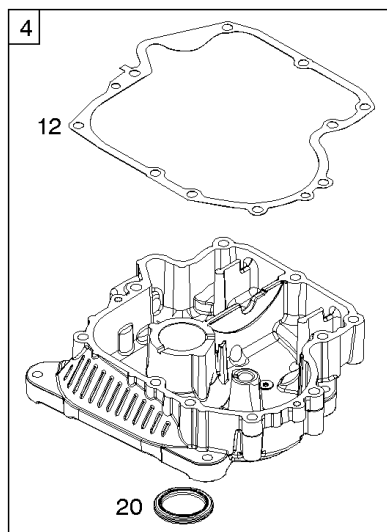

AIR CLEANER, BLOWER HOUSING, EXHAUST SYSTEM, FLYWHEEL

REF NO	PART NO	QTY	DESCRIPTION
1005	796083		FAN, Flywheel
1040	698368		PLATE, Trim
1040B	699852		PLATE, Trim
1044	698139		SCREW -(Flywheel)
1051	691265		RING, Retaining
1139	796449		WASHER -(Fuel Pump Bracket)
1266	691917		SEAL, O-Ring -(Intake Elbow)

Not For Reproduction

CAMSHAFT, CRANKSHAFT & COUNTER BALANCE, CYLINDER, ENGINE SUMP &

Mfg. No: 31R607-0003-B1

1036 EMISSIONS LABEL

1319 WARNING LABEL

CAMSHAFT, CRANKSHAFT & COUNTER BALANCE, CYLINDER, ENGINE SUMP &

REF NO	PART NO	QTY	DESCRIPTION
1	796010		CYLINDER ASSEMBLY
2	797673		KIT, Bushing/Seal -(Magneto Side)
3	391086S		SEAL, Oil -(Magneto Side)
4	697106		SUMP, Engine
6	690310		WASHER -(Cylinder Head)
7	796584		GASKET, Cylinder Head
9	697109		GASKET, Breather -(Use Liquid Sealant Reference 850)
11	794683		TUBE, Breather
12	697110		GASKET, Crankcase
13	592244		SCREW -(Cylinder Head) (5/16-18 x 2.69)
15	691680		PLUG, Oil Drain -(Square Socket)
15	690946		PLUG, Oil Drain -(Square Head)
16	596006		CRANKSHAFT
20	795387		SEAL, Oil -(PTO Side)
22	692125		SCREW -(Crankcase Cover/Sump)
24	591757		KEY, Flywheel
25	796173		PISTON ASSEMBLY -(.020 Oversize) -Used Before Code Date 14100600
25	594435		PISTON ASSEMBLY -(Standard) -Used After Code Date 14100500
25	594436		PISTON ASSEMBLY -(.020" Oversize) -Used After Code Date 14100500
25	796172		PISTON ASSEMBLY -(Standard) -Used Before Code Date 14100600
26	594438		SET, Ring -(.020 Oversize) -Used After Code Date 14100500
26	792649		SET, Ring -(.020 Oversize) -Used Before Code Date 14100600
26	594437		SET, Ring -(Standard)
27	698469		LOCK, Piston Pin
28	796007		PIN, Piston -(1.97)
28	594439		PIN, Piston -(1.62" Long)
29	794122		ROD, Connecting
32	791118		SCREW -(Connecting Rod)
43	691968		SLINGER, Governor/Oil
45	690564		TAPPET, Valve
46	793880		CAMSHAFT
51	692137		GASKET, Intake
51A	796081		GASKET, Intake