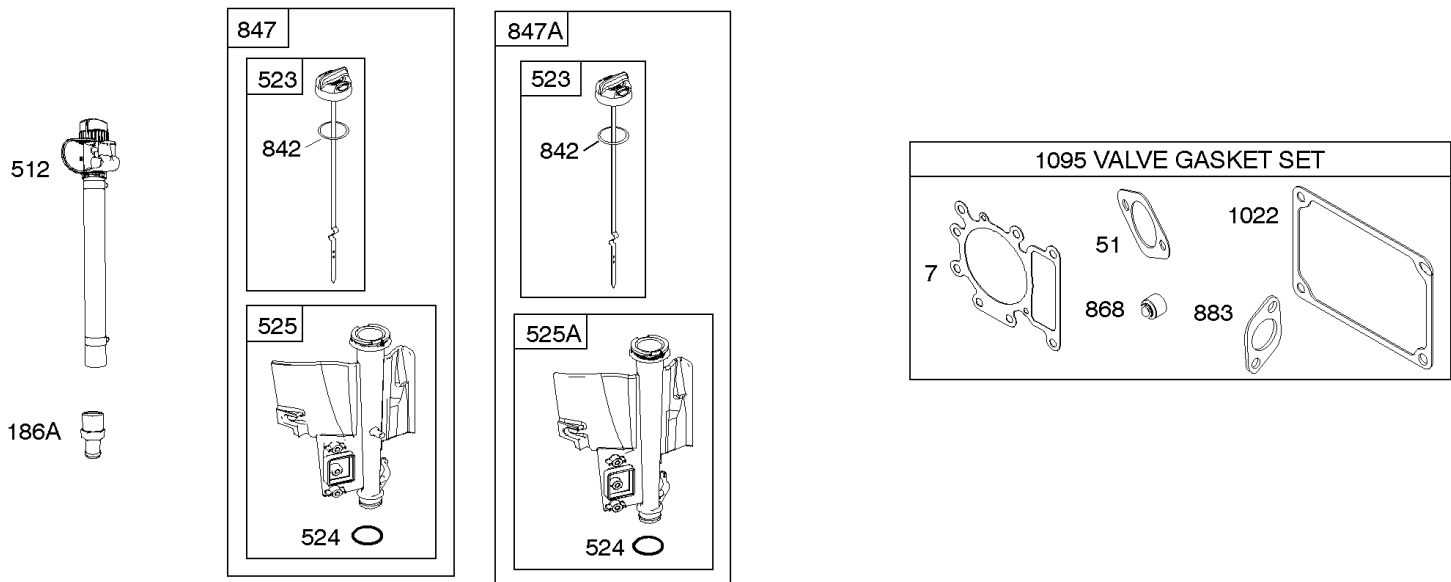

CYLINDER HEAD, INTAKE MANIFOLD, OIL FILL, VALVES

Mfg. No: 31R607-0003-B1

CYLINDER HEAD, INTAKE MANIFOLD, OIL FILL, VALVES

REF NO	PART NO	QTY	DESCRIPTION
5	796026		HEAD, Cylinder
7	796584		GASKET, Cylinder Head
13	592244		SCREW -(Cylinder Head) (5/16-18 x 2.69)
33	792868		VALVE, Exhaust
34	791935		VALVE, Intake
35	691279		SPRING, Valve -(Intake)
36	691279		SPRING, Valve -(Exhaust)
42	499586		KEEPER, Valve
45	690564		TAPPET, Valve
50	591248		MANIFOLD, Intake
50B	592842		MANIFOLD, Intake
51	692137		GASKET, Intake
51A	796081		GASKET, Intake
53	591260		STUD -(Carburetor)
54	691148		SCREW -(Intake Manifold)
186	794873		CONNECTOR, Hose
186A	796532		CONNECTOR, Hose
192	691986		ADJUSTER, Rocker Arm
238	691843		CAP, Valve
306A	794953		SHIELD, Cylinder
307	691693		SCREW -(Cylinder Shield)
337	793541		PLUG, Spark -(Platinum)
337	691043		PLUG, Spark -(EMS)
337	792015		PLUG, Spark -(Resistor EMS)
337	491055S		PLUG, Spark -(Resistor)
383	19576S		WRENCH, Spark Plug -(5/8 & 13/16, 8" Long)
415	794903		PLUG -(Engine Sump)
512	594200		HOSE, Oil Drain
523	699908		DIPSTICK
524	691032		SEAL, O-Ring
525	697085		TUBE, Dipstick
525A	697184		TUBE, Dipstick -(Standard Dipstick Tube)
617	692138		SEAL, O-Ring -(Intake Manifold)
635	691909		BOOT, Spark Plug
654	690958		NUT -(Carburetor)
830	691095		STUD, Rocker Arm
842	691031		SEAL, O-Ring -(Dipstick Tube) (Special Dipstick Tube)
847	790443		DIPSTICK/TUBE ASSEMBLY
847A	790442		DIPSTICK/TUBE ASSEMBLY -(Standard Dipstick Tube)