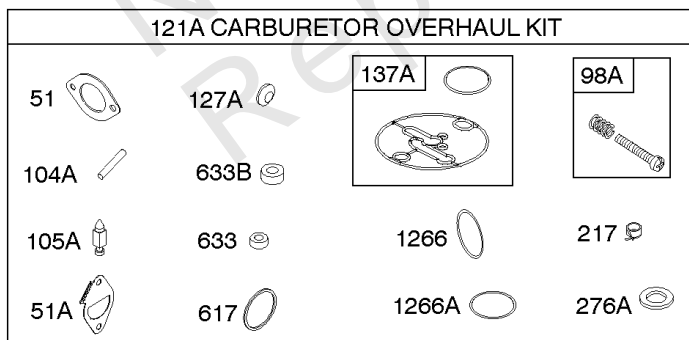

CARBURETORS - Nikki & Ruixning, FUEL SUPPLY, KIT - CARBURETOR OVERHAUL

REF NO	PART NO	QTY	DESCRIPTION
51	692137		GASKET, Intake
51A	796081		GASKET, Intake
95A	690718		SCREW -(Throttle Valve) (Nikki) -Used Before Code Date 15113000
95B	593897		SCREW -(Throttle Valve) (Ruixing) -Used After Code Date 15112900
98A	695408		KIT, Idle Speed -(Nikki) -Used Before Code Date 15113000
98B	846817		KIT, Idle Speed -(Ruixing) -Used After Code Date 15112900
104A	694918		PIN, Float Hinge -(Nikki) -Used Before Code Date 15113000
104B	594860		PIN, Float Hinge -(Ruixing) -Used After Code Date 15112900
105A	696136		VALVE, Float Needle -(Nikki) -Used Before Code Date 15113000
105B	594868		VALVE, Float Needle -(Ruixing) -Used After Code Date 15112900
108A	698773		VALVE, Choke -(Nikki) -Used Before Code Date 15113000
108B	594863		VALVE, Choke -(Ruixing) -Used After Code Date 15112900
117	591936		JET, Main -(Standard) (Nikki) -Used Before Code Date 15113000
117B	597458		JET, Main -(Standard) (Ruixing) -Used After Code Date 15112900
118	695415		JET, Main -(High Altitude) (5000 Feet) -Used Before Code Date 15113000
118B	595070		JET, Main -(High Altitude) (5000 Feet) -Used After Code Date 15112900
121A	796184		KIT, Carburetor Overhaul -(Nikki Carburetor) -Used Before Code Date 15113000
121B	594886		KIT, Carburetor Overhaul -(Ruixing) -Used After Code Date 15112900
125	591731		CARBURETOR -(, For Replacement See Reference 125B) -Used Before Code Date 15113000
125B	594593		CARBURETOR -(Ruixing) -Used After Code Date 15112900
127A	690727		PLUG, Welch -(Nikki)
130A	699500		VALVE, Throttle -(Nikki) -Used Before Code Date 15113000
130B	594857		VALVE, Throttle -(Ruixing) -Used After Code Date 15112900