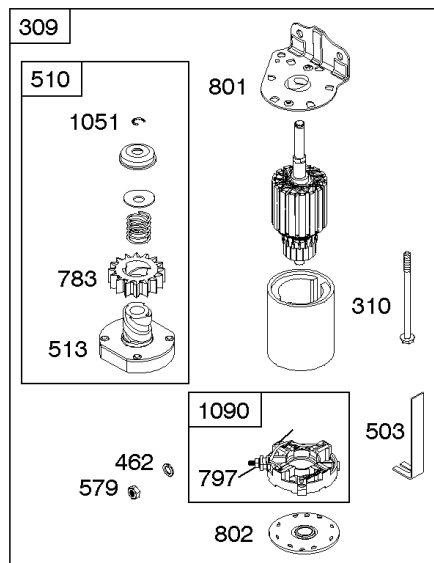

CONTROLS, ALTERNATOR, WIRE ASSY, ELECTRIC STARTER, GOVERNOR SPRING,

Mfg. No: 31R607-0003-B1

CONTROLS, ALTERNATOR, WIRE ASSY, ELECTRIC STARTER, GOVERNOR SPRING,

REF NO	PART NO	QTY	DESCRIPTION
188	691693		SCREW -(Control Bracket)
202	691841		LINK, Mechanical Governor
209	792813		SPRING, Governor
216	691840		LINK, Choke
222	694042		BRACKET, Control
227	691374		LEVER, Governor Control
232	691842		SPRING, Governor Link
265	691024		CLAMP, Casing
267	794904		SCREW -(Casing Clamp)
268	691025		CASING, Control Wire -(Cut To Required Length)
269	691026		WIRE, Control -(Cut To Required Length)
270	691027		NUT -(Control Wire Casing)
271	691028		LEVER, Control
309	593934		MOTOR, Starter
310	690323		BOLT -(Starter Motor) (Starter Motor)
333	799650		ARMATURE, Magneto -Used Before Code Date 16081000
333A	594626		ARMATURE, Magneto -Used After Code Date 16080900
334	691061		SCREW -(Magneto Armature)
356B	697089		WIRE, Stop
404	691691		WASHER -(Governor Crank)
462	691261		WASHER -(Starter Cable)
474B	592831		ALTERNATOR -(Dual Circuit)
503	691532		STRAP, Starter
505	691251		NUT -(Governor Control Lever)
510	693699		DRIVE, Starter
513	692024		CLUTCH, Drive
526A	697088		SCREW -(Regulator)
559	697561		SCREW -(Remote Choke Stop) (Length .375 Inches)
559A	693675		SCREW -(Remote Choke Stop) (Length .419 Inches)
562	691119		BOLT -(Governor Control Lever)
579	691029		NUT -(Starter Cable)
614	691620		PIN, Cotter
616	692012		CRANK, Governor
697	791680		SCREW -(Starter Motor) (Drive Cap)
729	691335		CLIP, Wire -(Wire Saddle)
729A	691224		CLIP, Wire -(Aluminum Coated Steel)