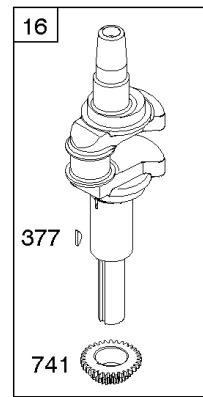

CAMSHAFT, CRANKSHAFT & COUNTER BALANCE, CYLINDER, ENGINE SUMP &

Mfg. No: 31R607-0003-B1

1036 EMISSIONS LABEL

1319 WARNING LABEL

CAMSHAFT, CRANKSHAFT & COUNTER BALANCE, CYLINDER, ENGINE SUMP &

REF NO	PART NO	QTY	DESCRIPTION
1	796010		CYLINDER ASSEMBLY
2	797673		KIT, Bushing/Seal -(Magneto Side)
3	391086S		SEAL, Oil -(Magneto Side)
4	697106		SUMP, Engine
6	690310		WASHER -(Cylinder Head)
7	796584		GASKET, Cylinder Head
9	697109		GASKET, Breather -(Use Liquid Sealant Reference 850)
11	794683		TUBE, Breather
12	697110		GASKET, Crankcase
13	592244		SCREW -(Cylinder Head) (5/16-18 x 2.69)
15	691680		PLUG, Oil Drain -(Square Socket)
15	690946		PLUG, Oil Drain -(Square Head)
16	596006		CRANKSHAFT
20	795387		SEAL, Oil -(PTO Side)
22	692125		SCREW -(Crankcase Cover/Sump)
24	591757		KEY, Flywheel
25	796173		PISTON ASSEMBLY -(.020 Oversize) -Used Before Code Date 14100600
25	594435		PISTON ASSEMBLY -(Standard) -Used After Code Date 14100500
25	594436		PISTON ASSEMBLY -(.020" Oversize) -Used After Code Date 14100500
25	796172		PISTON ASSEMBLY -(Standard) -Used Before Code Date 14100600
26	594438		SET, Ring -(.020 Oversize) -Used After Code Date 14100500
26	792649		SET, Ring -(.020 Oversize) -Used Before Code Date 14100600
26	594437		SET, Ring -(Standard)
27	698469		LOCK, Piston Pin
28	796007		PIN, Piston -(1.97)
28	594439		PIN, Piston -(1.62" Long)
29	794122		ROD, Connecting
32	791118		SCREW -(Connecting Rod)
43	691968		SLINGER, Governor/Oil
45	690564		TAPPET, Valve
46	793880		CAMSHAFT
51	692137		GASKET, Intake
51A	796081		GASKET, Intake