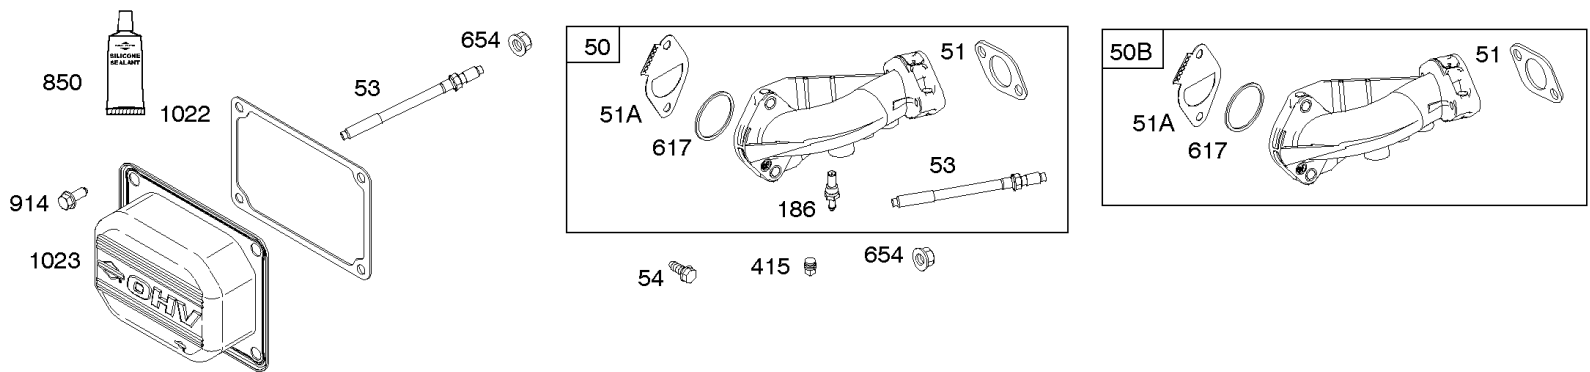

CYLINDER HEAD, INTAKE MANIFOLD, OIL FILL, VALVES

Mfg. No: 31R607-0003-B1

CYLINDER HEAD, INTAKE MANIFOLD, OIL FILL, VALVES

REF NO	PART NO	QTY	DESCRIPTION
5	796026		HEAD, Cylinder
7	796584		GASKET, Cylinder Head
13	592244		SCREW -(Cylinder Head) (5/16-18 x 2.69)
33	792868		VALVE, Exhaust
34	791935		VALVE, Intake
35	691279		SPRING, Valve -(Intake)
36	691279		SPRING, Valve -(Exhaust)
42	499586		KEEPER, Valve
45	690564		TAPPET, Valve
50	591248		MANIFOLD, Intake
50B	592842		MANIFOLD, Intake
51	692137		GASKET, Intake
51A	796081		GASKET, Intake
53	591260		STUD -(Carburetor)
54	691148		SCREW -(Intake Manifold)
186	794873		CONNECTOR, Hose
186A	796532		CONNECTOR, Hose
192	691986		ADJUSTER, Rocker Arm
238	691843		CAP, Valve
306A	794953		SHIELD, Cylinder
307	691693		SCREW -(Cylinder Shield)
337	793541		PLUG, Spark -(Platinum)
337	691043		PLUG, Spark -(EMS)
337	792015		PLUG, Spark -(Resistor EMS)
337	491055S		PLUG, Spark -(Resistor)
383	19576S		WRENCH, Spark Plug -(5/8 & 13/16, 8" Long)
415	794903		PLUG -(Engine Sump)
512	594200		HOSE, Oil Drain
523	699908		DIPSTICK
524	691032		SEAL, O-Ring
525	697085		TUBE, Dipstick
525A	697184		TUBE, Dipstick -(Standard Dipstick Tube)
617	692138		SEAL, O-Ring -(Intake Manifold)
635	691909		BOOT, Spark Plug
654	690958		NUT -(Carburetor)
830	691095		STUD, Rocker Arm
842	691031		SEAL, O-Ring -(Dipstick Tube) (Special Dipstick Tube)
847	790443		DIPSTICK/TUBE ASSEMBLY
847A	790442		DIPSTICK/TUBE ASSEMBLY -(Standard Dipstick Tube)