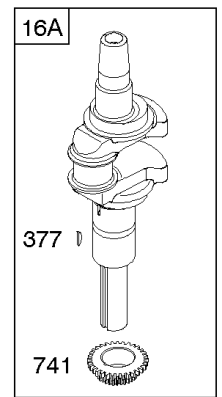

CAMSHAFT, CRANKSHAFT & COUNTER BALANCE, CYLINDER, ENGINE SUMP &

Mfg. No: 31R607-0003-B1

1036 EMISSIONS LABEL

1319 WARNING LABEL

CAMSHAFT, CRANKSHAFT & COUNTER BALANCE, CYLINDER, ENGINE SUMP &

REF NO	PART NO	QTY	DESCRIPTION
1	796010		CYLINDER ASSEMBLY
2	797673		KIT, Bushing/Seal -(Magneto Side)
3	391086S		SEAL, Oil -(Magneto Side)
4	697106		SUMP, Engine
6	690310		WASHER -(Cylinder Head)
7	796584		GASKET, Cylinder Head
9	697109		GASKET, Breather -(Use Liquid Sealant Reference 850)
11	794683		TUBE, Breather
12	697110		GASKET, Crankcase
13	592244		SCREW -(Cylinder Head) (5/16-18 x 2.69)
15	691680		PLUG, Oil Drain -(Square Socket)
15	690946		PLUG, Oil Drain -(Square Head)
16	596006		CRANKSHAFT
20	795387		SEAL, Oil -(PTO Side)
22	692125		SCREW -(Crankcase Cover/Sump)
24	591757		KEY, Flywheel
25	796173		PISTON ASSEMBLY -(.020 Oversize) -Used Before Code Date 14100600
25	594435		PISTON ASSEMBLY -(Standard) -Used After Code Date 14100500
25	594436		PISTON ASSEMBLY -(.020" Oversize) -Used After Code Date 14100500
25	796172		PISTON ASSEMBLY -(Standard) -Used Before Code Date 14100600
26	594438		SET, Ring -(.020 Oversize) -Used After Code Date 14100500
26	792649		SET, Ring -(.020 Oversize) -Used Before Code Date 14100600
26	594437		SET, Ring -(Standard)
27	698469		LOCK, Piston Pin
28	796007		PIN, Piston -(1.97)
28	594439		PIN, Piston -(1.62" Long)
29	794122		ROD, Connecting
32	791118		SCREW -(Connecting Rod)
43	691968		SLINGER, Governor/Oil
45	690564		TAPPET, Valve
46	793880		CAMSHAFT
51	692137		GASKET, Intake
51A	796081		GASKET, Intake