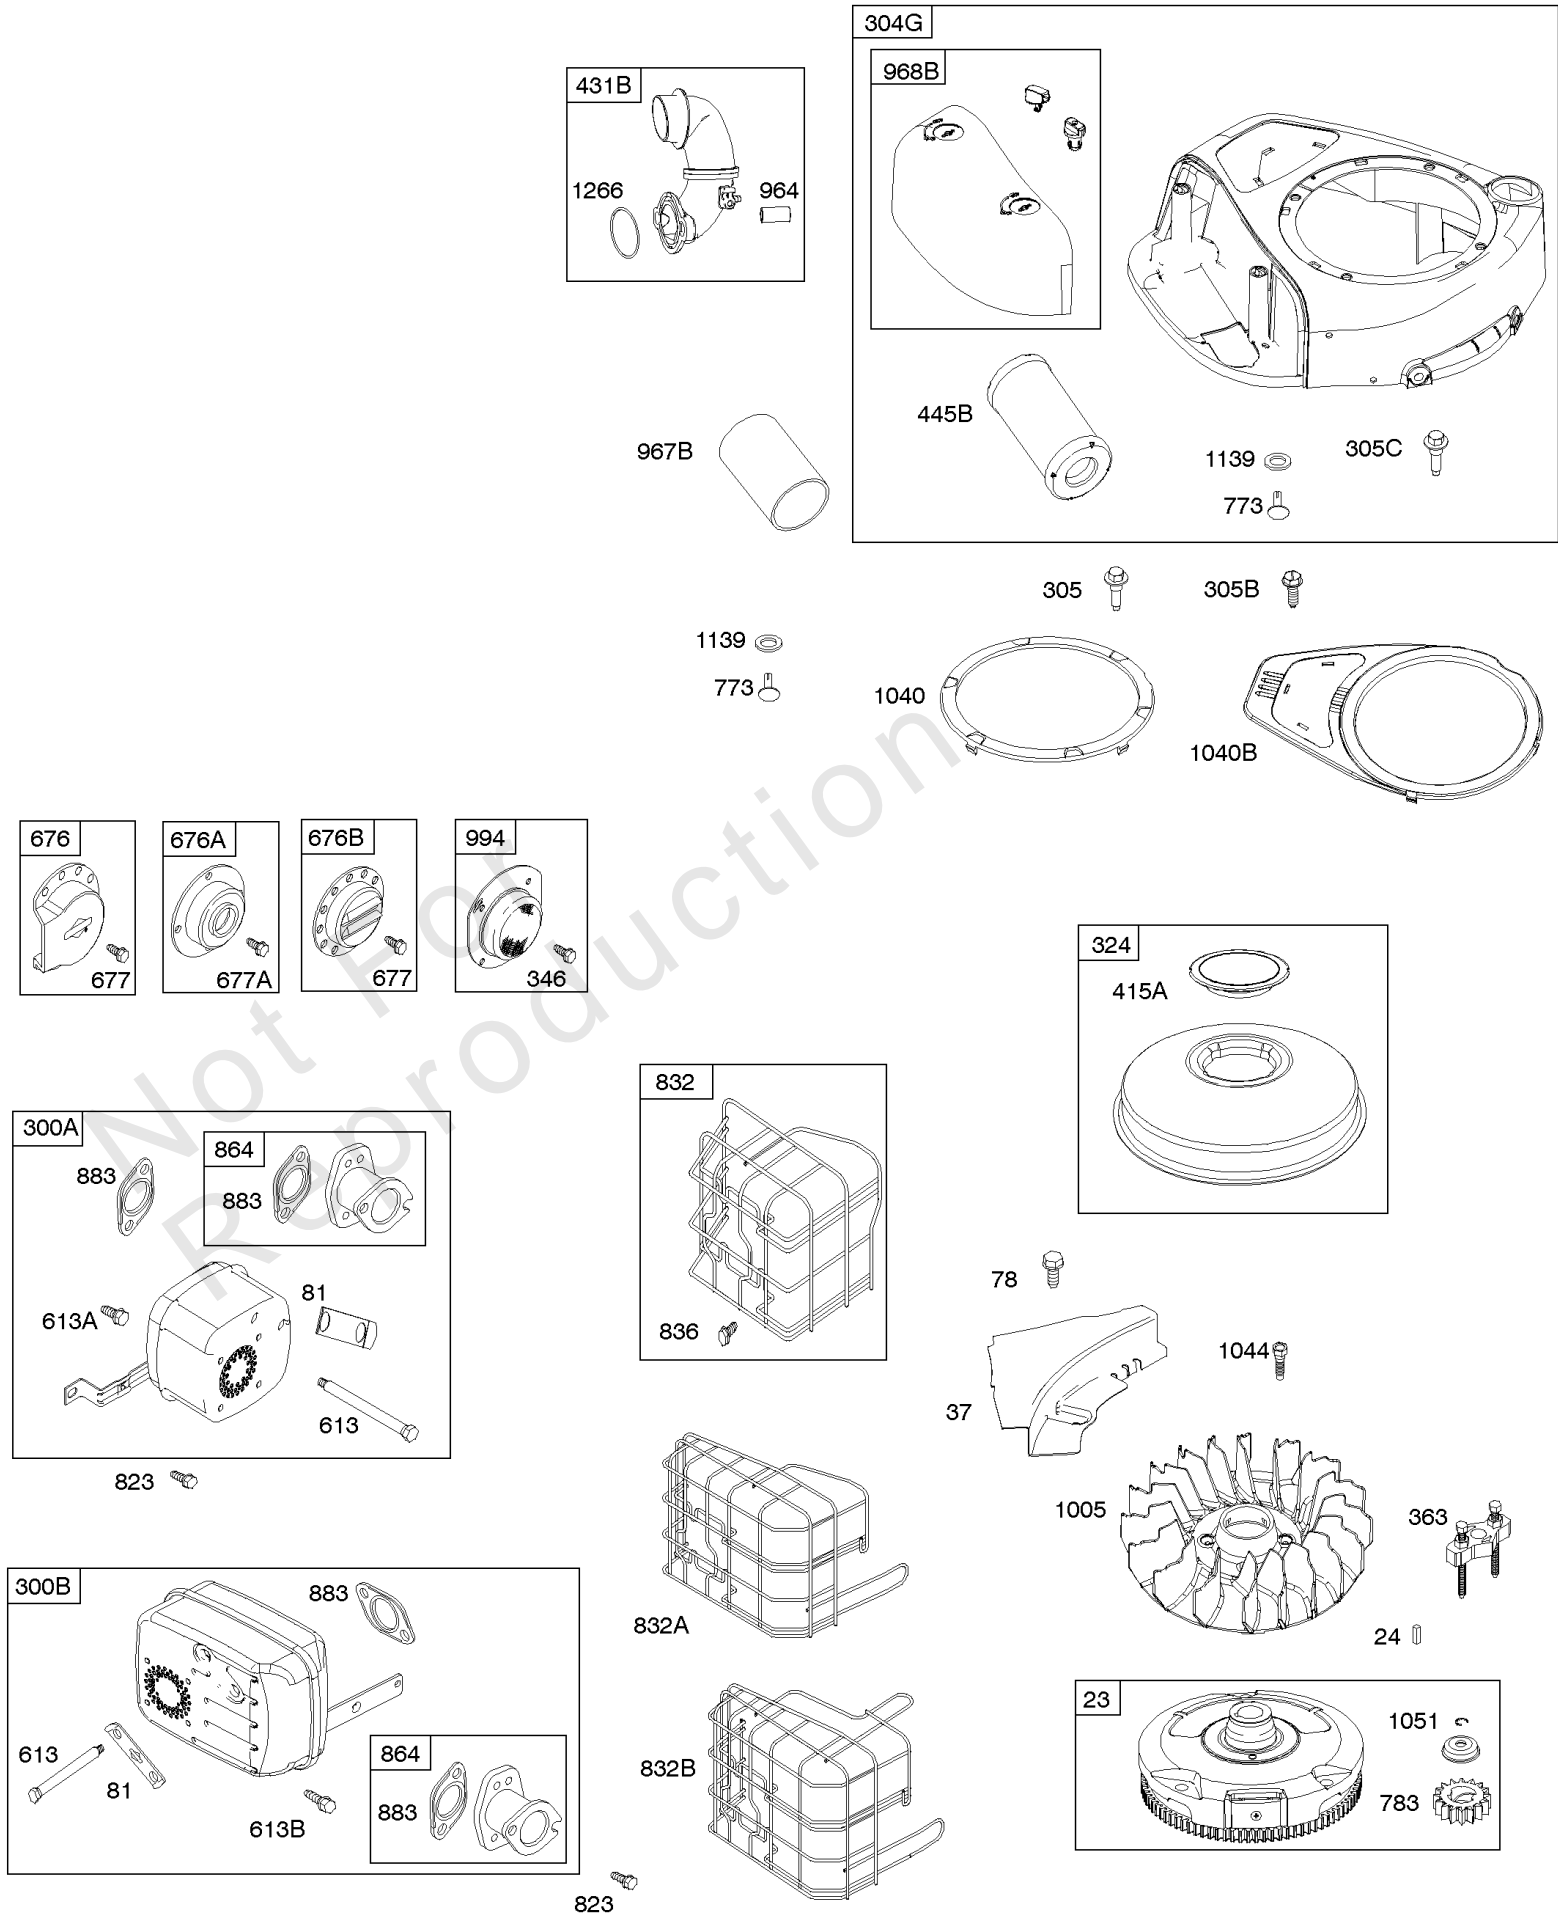

Parts Manual

Mfg. No: 31R607-0003-B1

AIR CLEANER, BLOWER HOUSING, EXHAUST SYSTEM, FLYWHEEL

Mfg. No: 31R607-0003-B1

AIR CLEANER, BLOWER HOUSING, EXHAUST SYSTEM, FLYWHEEL

REF NO	PART NO	QTY	DESCRIPTION
23	591759		FLYWHEEL
24	591757		KEY, Flywheel
37	697352		GUARD, Flywheel
78	691693		SCREW -(Flywheel Guard)
81	691178		LOCK, Muffler Screw
300A	795998		MUFFLER
300B	795997		MUFFLER
304G	591642		HOUSING, Blower -(Black-Compatible With Canister Style Filter)
305	697102		SCREW -(Blower Housing) (Blower Housing)(Shoulder Bolt)
305B	795891		SCREW -(Blower Housing) (Hex Head Tapping)
305C	799370		SCREW -(Blower Housing) (Blower Housing)(Shoulder Bolt)
324	593933		SCREEN/CUP ASSEMBLY
346	794845		SCREW -(Spark Arrestor)
363	19203		PULLER, Flywheel -(71.5mm (2.81in.))
415A	794129		COVER, Flywheel
431B	797901		ELBOW, Intake -(Black-Compatible With Canister Style Filter)
445B	594201		FILTER, A/C Cartridge -(Canister)
613	691416		SCREW -(Muffler)
613A	691678		SCREW -(Muffler) (5/16"-18 x 0.62)
613B	690297		SCREW -(Muffler) (1/4-20 x 0.62)
676	795036		DEFLECTOR, Muffler
676A	396903		DEFLECTOR, Muffler
676B	795038		DEFLECTOR, Muffler
677	794845		SCREW -(Muffler Deflector)
677A	690661		SCREW -(Muffler Deflector)
773	796448		RETAINER
783	593935		GEAR, Pinion
823	698941		SCREW -(Muffler Adapter)
832	790244		GUARD, Muffler
832A	595029		GUARD, Muffler
832B	706336		GUARD, Muffler
836	690367		SCREW -(Muffler Guard) (#8-18)
864	796002		ADAPTER, Muffler -(2 1/4" Long)
883	692236		GASKET, Exhaust
964	799159		CAP, Connector
967B	797704		FILTER, Pre Cleaner
968B	591647		COVER, Air Cleaner -(Black-Compatible With Canister Style Filter)
994	794945		ARRESTOR, Spark