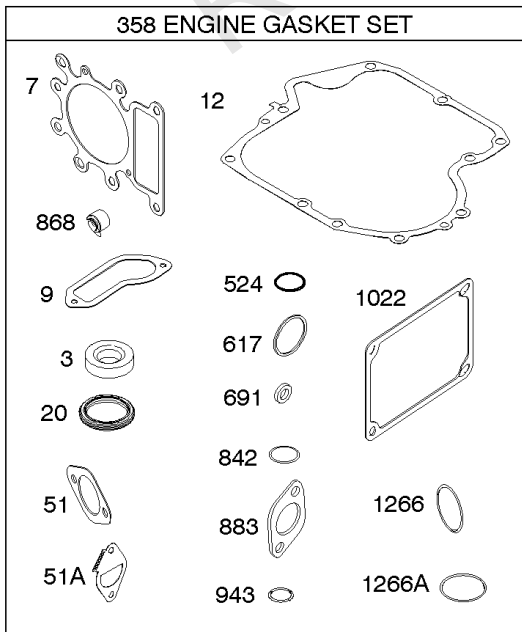

CAMSHAFT, CRANKSHAFT & COUNTER BALANCE, CYLINDER, ENGINE SUMP &

Mfg. No: 31R607-0003-B1

1036 EMISSIONS LABEL

1319 WARNING LABEL

CAMSHAFT, CRANKSHAFT & COUNTER BALANCE, CYLINDER, ENGINE SUMP &

REF NO	PART NO	QTY	DESCRIPTION
1	796010		CYLINDER ASSEMBLY
2	797673		KIT, Bushing/Seal -(Magneto Side)
3	391086S		SEAL, Oil -(Magneto Side)
4	697106		SUMP, Engine
6	690310		WASHER -(Cylinder Head)
7	796584		GASKET, Cylinder Head
9	697109		GASKET, Breather -(Use Liquid Sealant Reference 850)
11	794683		TUBE, Breather
12	697110		GASKET, Crankcase
13	592244		SCREW -(Cylinder Head) (5/16-18 x 2.69)
15	691680		PLUG, Oil Drain -(Square Socket)
15	690946		PLUG, Oil Drain -(Square Head)
16	596006		CRANKSHAFT
20	795387		SEAL, Oil -(PTO Side)
22	692125		SCREW -(Crankcase Cover/Sump)
24	591757		KEY, Flywheel
25	796173		PISTON ASSEMBLY -(.020 Oversize) -Used Before Code Date 14100600
25	594435		PISTON ASSEMBLY -(Standard) -Used After Code Date 14100500
25	594436		PISTON ASSEMBLY -(.020" Oversize) -Used After Code Date 14100500
25	796172		PISTON ASSEMBLY -(Standard) -Used Before Code Date 14100600
26	594438		SET, Ring -(.020 Oversize) -Used After Code Date 14100500
26	792649		SET, Ring -(.020 Oversize) -Used Before Code Date 14100600
26	594437		SET, Ring -(Standard)
27	698469		LOCK, Piston Pin
28	796007		PIN, Piston -(1.97)
28	594439		PIN, Piston -(1.62" Long)
29	794122		ROD, Connecting
32	791118		SCREW -(Connecting Rod)
43	691968		SLINGER, Governor/Oil
45	690564		TAPPET, Valve
46	793880		CAMSHAFT
51	692137		GASKET, Intake
51A	796081		GASKET, Intake