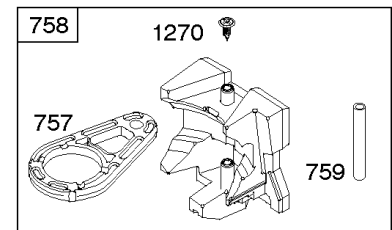

CAMSHAFT, CRANKSHAFT & COUNTER BALANCE, CYLINDER, ENGINE SUMP &

Mfg. No: 31R607-0003-B1

1036 EMISSIONS LABEL

1319 WARNING LABEL

CAMSHAFT, CRANKSHAFT & COUNTER BALANCE, CYLINDER, ENGINE SUMP &

REF NO	PART NO	QTY	DESCRIPTION
1	796010		CYLINDER ASSEMBLY
2	797673		KIT, Bushing/Seal -(Magneto Side)
3	391086S		SEAL, Oil -(Magneto Side)
4	697106		SUMP, Engine
6	690310		WASHER -(Cylinder Head)
7	796584		GASKET, Cylinder Head
9	697109		GASKET, Breather -(Use Liquid Sealant Reference 850)
11	794683		TUBE, Breather
12	697110		GASKET, Crankcase
13	592244		SCREW -(Cylinder Head) (5/16-18 x 2.69)
15	691680		PLUG, Oil Drain -(Square Socket)
15	690946		PLUG, Oil Drain -(Square Head)
16	596006		CRANKSHAFT
20	795387		SEAL, Oil -(PTO Side)
22	692125		SCREW -(Crankcase Cover/Sump)
24	591757		KEY, Flywheel
25	796173		PISTON ASSEMBLY -(.020 Oversize) -Used Before Code Date 14100600
25	594435		PISTON ASSEMBLY -(Standard) -Used After Code Date 14100500
25	594436		PISTON ASSEMBLY -(.020" Oversize) -Used After Code Date 14100500
25	796172		PISTON ASSEMBLY -(Standard) -Used Before Code Date 14100600
26	594438		SET, Ring -(.020 Oversize) -Used After Code Date 14100500
26	792649		SET, Ring -(.020 Oversize) -Used Before Code Date 14100600
26	594437		SET, Ring -(Standard)
27	698469		LOCK, Piston Pin
28	796007		PIN, Piston -(1.97)
28	594439		PIN, Piston -(1.62" Long)
29	794122		ROD, Connecting
32	791118		SCREW -(Connecting Rod)
43	691968		SLINGER, Governor/Oil
45	690564		TAPPET, Valve
46	793880		CAMSHAFT
51	692137		GASKET, Intake
51A	796081		GASKET, Intake