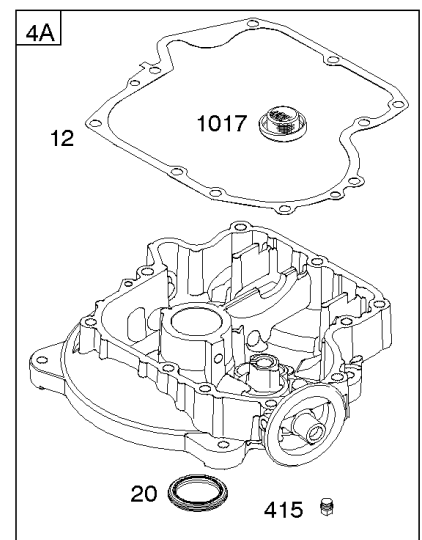

AIR CLEANER, BLOWER HOUSING, EXHAUST SYSTEM, FLYWHEEL

REF NO	PART NO	QTY	DESCRIPTION
1005	796083		FAN, Flywheel
1040	698368		PLATE, Trim
1040B	699852		PLATE, Trim
1044	698139		SCREW -(Flywheel)
1051	691265		RING, Retaining
1139	796449		WASHER -(Fuel Pump Bracket)
1266	691917		SEAL, O-Ring -(Intake Elbow)

Not For Reproduction

CAMSHAFT, CRANKSHAFT & COUNTER BALANCE, CYLINDER, ENGINE SUMP &

Mfg. No: 31R607-0003-B1

1036 EMISSIONS LABEL

1319 WARNING LABEL

CAMSHAFT, CRANKSHAFT & COUNTER BALANCE, CYLINDER, ENGINE SUMP &

REF NO	PART NO	QTY	DESCRIPTION
1	796010		CYLINDER ASSEMBLY
2	797673		KIT, Bushing/Seal -(Magneto Side)
3	391086S		SEAL, Oil -(Magneto Side)
4	697106		SUMP, Engine
6	690310		WASHER -(Cylinder Head)
7	796584		GASKET, Cylinder Head
9	697109		GASKET, Breather -(Use Liquid Sealant Reference 850)
11	794683		TUBE, Breather
12	697110		GASKET, Crankcase
13	592244		SCREW -(Cylinder Head) (5/16-18 x 2.69)
15	691680		PLUG, Oil Drain -(Square Socket)
15	690946		PLUG, Oil Drain -(Square Head)
16	596006		CRANKSHAFT
20	795387		SEAL, Oil -(PTO Side)
22	692125		SCREW -(Crankcase Cover/Sump)
24	591757		KEY, Flywheel
25	796173		PISTON ASSEMBLY -(.020 Oversize) -Used Before Code Date 14100600
25	594435		PISTON ASSEMBLY -(Standard) -Used After Code Date 14100500
25	594436		PISTON ASSEMBLY -(.020" Oversize) -Used After Code Date 14100500
25	796172		PISTON ASSEMBLY -(Standard) -Used Before Code Date 14100600
26	594438		SET, Ring -(.020 Oversize) -Used After Code Date 14100500
26	792649		SET, Ring -(.020 Oversize) -Used Before Code Date 14100600
26	594437		SET, Ring -(Standard)
27	698469		LOCK, Piston Pin
28	796007		PIN, Piston -(1.97)
28	594439		PIN, Piston -(1.62" Long)
29	794122		ROD, Connecting
32	791118		SCREW -(Connecting Rod)
43	691968		SLINGER, Governor/Oil
45	690564		TAPPET, Valve
46	793880		CAMSHAFT
51	692137		GASKET, Intake
51A	796081		GASKET, Intake