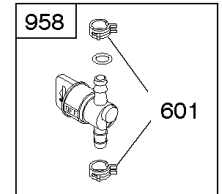

CARBURETORS - Nikki & Ruixning, FUEL SUPPLY, KIT - CARBURETOR OVERHAUL

REF NO	PART NO	QTY	DESCRIPTION
51	692137		GASKET, Intake
51A	796081		GASKET, Intake
95A	690718		SCREW -(Throttle Valve) (Nikki) -Used Before Code Date 15113000
95B	593897		SCREW -(Throttle Valve) (Ruixing) -Used After Code Date 15112900
98A	695408		KIT, Idle Speed -(Nikki) -Used Before Code Date 15113000
98B	846817		KIT, Idle Speed -(Ruixing) -Used After Code Date 15112900
104A	694918		PIN, Float Hinge -(Nikki) -Used Before Code Date 15113000
104B	594860		PIN, Float Hinge -(Ruixing) -Used After Code Date 15112900
105A	696136		VALVE, Float Needle -(Nikki) -Used Before Code Date 15113000
105B	594868		VALVE, Float Needle -(Ruixing) -Used After Code Date 15112900
108A	698773		VALVE, Choke -(Nikki) -Used Before Code Date 15113000
108B	594863		VALVE, Choke -(Ruixing) -Used After Code Date 15112900
117	591936		JET, Main -(Standard) (Nikki) -Used Before Code Date 15113000
117B	597458		JET, Main -(Standard) (Ruixing) -Used After Code Date 15112900
118	695415		JET, Main -(High Altitude) (5000 Feet) -Used Before Code Date 15113000
118B	595070		JET, Main -(High Altitude) (5000 Feet) -Used After Code Date 15112900
121A	796184		KIT, Carburetor Overhaul -(Nikki Carburetor) -Used Before Code Date 15113000
121B	594886		KIT, Carburetor Overhaul -(Ruixing) -Used After Code Date 15112900
125	591731		CARBURETOR -(, For Replacement See Reference 125B) -Used Before Code Date 15113000
125B	594593		CARBURETOR -(Ruixing) -Used After Code Date 15112900
127A	690727		PLUG, Welch -(Nikki)
130A	699500		VALVE, Throttle -(Nikki) -Used Before Code Date 15113000
130B	594857		VALVE, Throttle -(Ruixing) -Used After Code Date 15112900