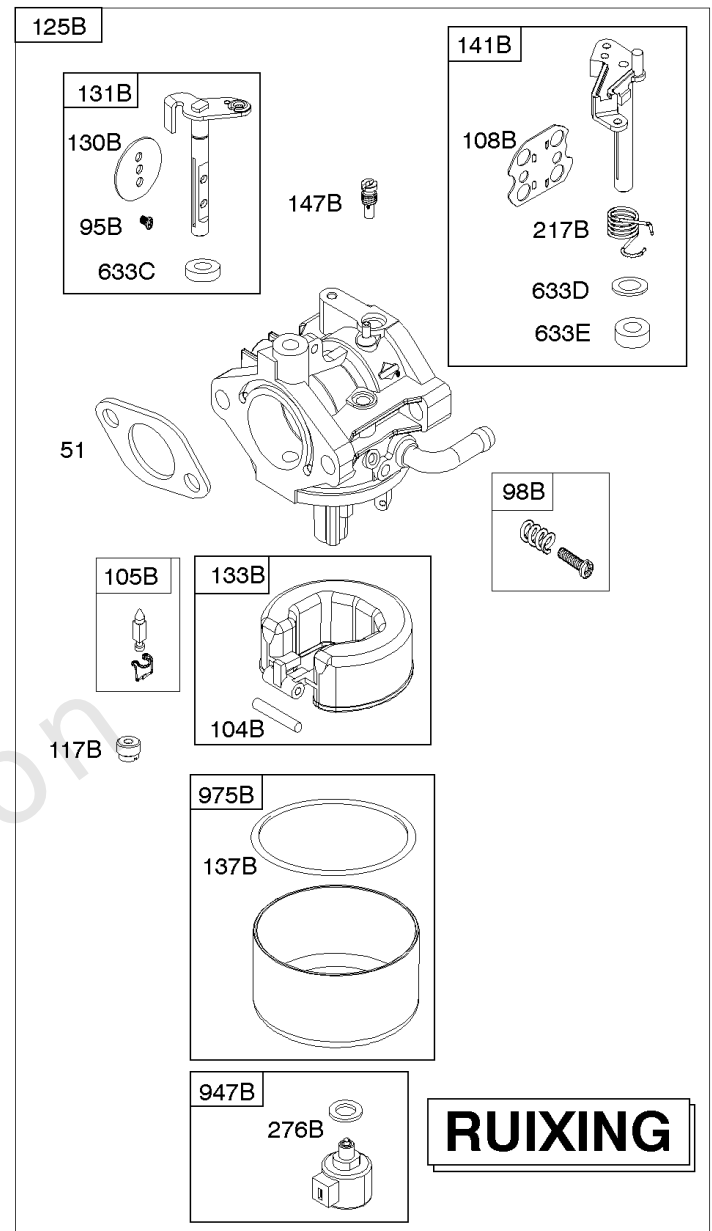

CARBURETORS - Nikki & Ruixning, FUEL SUPPLY, KIT - CARBURETOR OVERHAUL

REF NO	PART NO	QTY	DESCRIPTION
51	692137		GASKET, Intake
51A	796081		GASKET, Intake
95A	690718		SCREW -(Throttle Valve) (Nikki) -Used Before Code Date 15113000
95B	593897		SCREW -(Throttle Valve) (Ruixing) -Used After Code Date 15112900
98A	695408		KIT, Idle Speed -(Nikki) -Used Before Code Date 15113000
98B	846817		KIT, Idle Speed -(Ruixing) -Used After Code Date 15112900
104A	694918		PIN, Float Hinge -(Nikki) -Used Before Code Date 15113000
104B	594860		PIN, Float Hinge -(Ruixing) -Used After Code Date 15112900
105A	696136		VALVE, Float Needle -(Nikki) -Used Before Code Date 15113000
105B	594868		VALVE, Float Needle -(Ruixing) -Used After Code Date 15112900
108A	698773		VALVE, Choke -(Nikki) -Used Before Code Date 15113000
108B	594863		VALVE, Choke -(Ruixing) -Used After Code Date 15112900
117	591936		JET, Main -(Standard) (Nikki) -Used Before Code Date 15113000
117B	597458		JET, Main -(Standard) (Ruixing) -Used After Code Date 15112900
118	695415		JET, Main -(High Altitude) (5000 Feet) -Used Before Code Date 15113000
118B	595070		JET, Main -(High Altitude) (5000 Feet) -Used After Code Date 15112900
121A	796184		KIT, Carburetor Overhaul -(Nikki Carburetor) -Used Before Code Date 15113000
121B	594886		KIT, Carburetor Overhaul -(Ruixing) -Used After Code Date 15112900
125	591731		CARBURETOR -(, For Replacement See Reference 125B) -Used Before Code Date 15113000
125B	594593		CARBURETOR -(Ruixing) -Used After Code Date 15112900
127A	690727		PLUG, Welch -(Nikki)
130A	699500		VALVE, Throttle -(Nikki) -Used Before Code Date 15113000
130B	594857		VALVE, Throttle -(Ruixing) -Used After Code Date 15112900