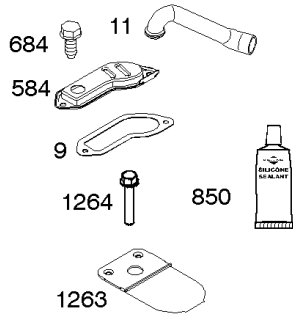

CAMSHAFT, CRANKSHAFT & COUNTER BALANCE, CYLINDER, ENGINE SUMP &

Mfg. No: 31R607-0003-B1

1036 EMISSIONS LABEL

1319 WARNING LABEL

CAMSHAFT, CRANKSHAFT & COUNTER BALANCE, CYLINDER, ENGINE SUMP &

REF NO	PART NO	QTY	DESCRIPTION
1	796010		CYLINDER ASSEMBLY
2	797673		KIT, Bushing/Seal -(Magneto Side)
3	391086S		SEAL, Oil -(Magneto Side)
4	697106		SUMP, Engine
6	690310		WASHER -(Cylinder Head)
7	796584		GASKET, Cylinder Head
9	697109		GASKET, Breather -(Use Liquid Sealant Reference 850)
11	794683		TUBE, Breather
12	697110		GASKET, Crankcase
13	592244		SCREW -(Cylinder Head) (5/16-18 x 2.69)
15	691680		PLUG, Oil Drain -(Square Socket)
15	690946		PLUG, Oil Drain -(Square Head)
16	596006		CRANKSHAFT
20	795387		SEAL, Oil -(PTO Side)
22	692125		SCREW -(Crankcase Cover/Sump)
24	591757		KEY, Flywheel
25	796173		PISTON ASSEMBLY -(.020 Oversize) -Used Before Code Date 14100600
25	594435		PISTON ASSEMBLY -(Standard) -Used After Code Date 14100500
25	594436		PISTON ASSEMBLY -(.020" Oversize) -Used After Code Date 14100500
25	796172		PISTON ASSEMBLY -(Standard) -Used Before Code Date 14100600
26	594438		SET, Ring -(.020 Oversize) -Used After Code Date 14100500
26	792649		SET, Ring -(.020 Oversize) -Used Before Code Date 14100600
26	594437		SET, Ring -(Standard)
27	698469		LOCK, Piston Pin
28	796007		PIN, Piston -(1.97)
28	594439		PIN, Piston -(1.62" Long)
29	794122		ROD, Connecting
32	791118		SCREW -(Connecting Rod)
43	691968		SLINGER, Governor/Oil
45	690564		TAPPET, Valve
46	793880		CAMSHAFT
51	692137		GASKET, Intake
51A	796081		GASKET, Intake