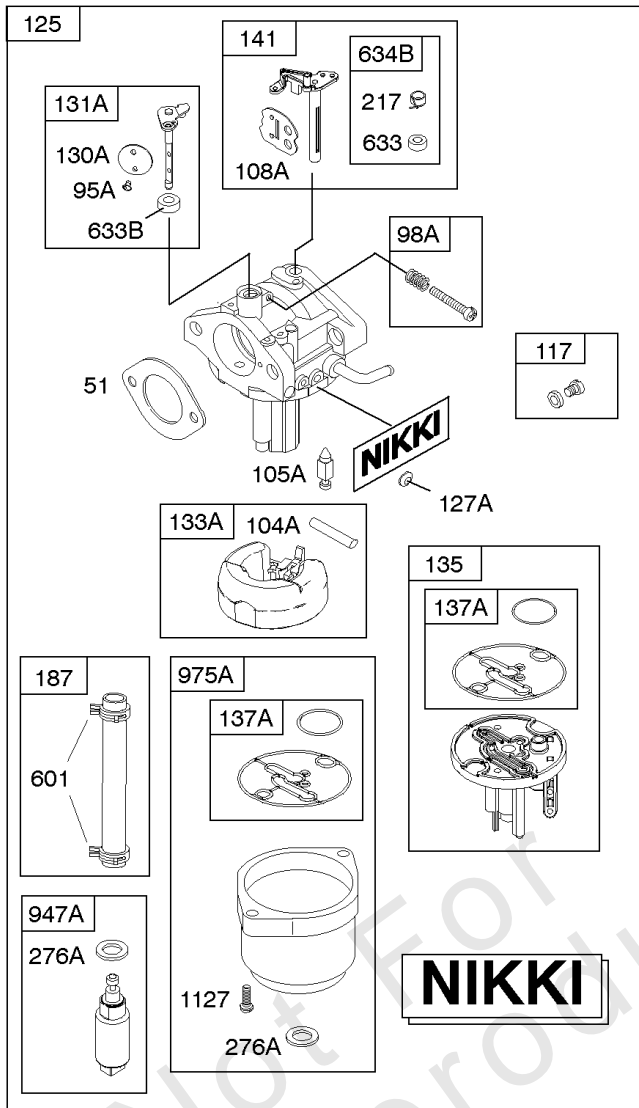

CARBURETORS - Nikki & Ruixning, FUEL SUPPLY, KIT - CARBURETOR OVERHAUL

REF NO	PART NO	QTY	DESCRIPTION
51	692137		GASKET, Intake
51A	796081		GASKET, Intake
95A	690718		SCREW -(Throttle Valve) (Nikki) -Used Before Code Date 15113000
95B	593897		SCREW -(Throttle Valve) (Ruixing) -Used After Code Date 15112900
98A	695408		KIT, Idle Speed -(Nikki) -Used Before Code Date 15113000
98B	846817		KIT, Idle Speed -(Ruixing) -Used After Code Date 15112900
104A	694918		PIN, Float Hinge -(Nikki) -Used Before Code Date 15113000
104B	594860		PIN, Float Hinge -(Ruixing) -Used After Code Date 15112900
105A	696136		VALVE, Float Needle -(Nikki) -Used Before Code Date 15113000
105B	594868		VALVE, Float Needle -(Ruixing) -Used After Code Date 15112900
108A	698773		VALVE, Choke -(Nikki) -Used Before Code Date 15113000
108B	594863		VALVE, Choke -(Ruixing) -Used After Code Date 15112900
117	591936		JET, Main -(Standard) (Nikki) -Used Before Code Date 15113000
117B	597458		JET, Main -(Standard) (Ruixing) -Used After Code Date 15112900
118	695415		JET, Main -(High Altitude) (5000 Feet) -Used Before Code Date 15113000
118B	595070		JET, Main -(High Altitude) (5000 Feet) -Used After Code Date 15112900
121A	796184		KIT, Carburetor Overhaul -(Nikki Carburetor) -Used Before Code Date 15113000
121B	594886		KIT, Carburetor Overhaul -(Ruixing) -Used After Code Date 15112900
125	591731		CARBURETOR -(, For Replacement See Reference 125B) -Used Before Code Date 15113000
125B	594593		CARBURETOR -(Ruixing) -Used After Code Date 15112900
127A	690727		PLUG, Welch -(Nikki)
130A	699500		VALVE, Throttle -(Nikki) -Used Before Code Date 15113000
130B	594857		VALVE, Throttle -(Ruixing) -Used After Code Date 15112900