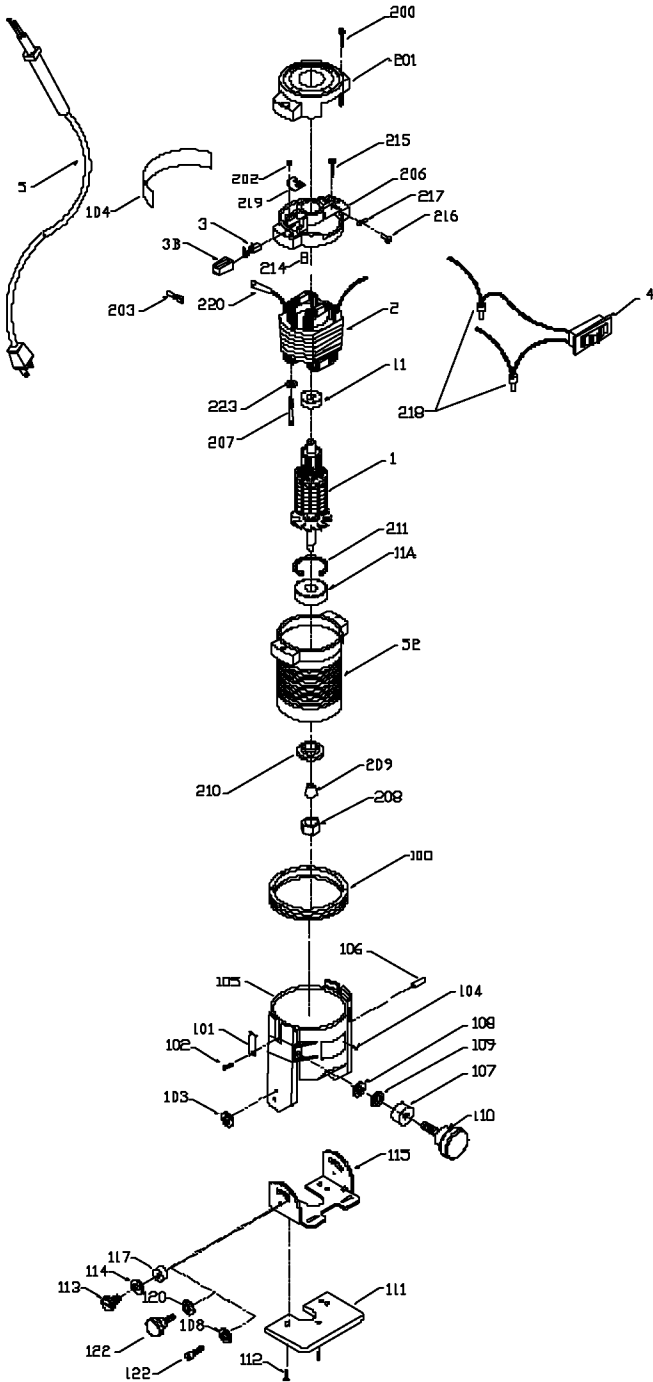

PORTER-CABLE

TILTBASE LAMINATE TRIMMER

WARNING: Electrical repairs should only be attempted by trained repairmen. Contact the nearest Porter-Cable Service Center or other

319
3191

Parts List for 3191 Type 2

Item Number	Part Number	Description	Qty Required
1	000000-00	No Longer Available	1
1	872645	ARMATURE	1
1	845339	FAN	1
2	000000-00	No Longer Available	1
2	872650	FIELD	1
3	868866	BRUSH	2
3	844703	HOLDER	1
4	911374	SWITCH	1
5	875699	CORD	1
5	000000-00	No Longer Available	1
11	802341SV	BALL BEARING	3
11	874538SV	BALL BEARING	3
52	844483	MTR HOUSING	1
100	697468	RING	1
101	844648	SPRING CLIP	10
102	858008	SCREW	10
103	858792	WASHER	10
104	801374	SCREW	10
105	693898	BASE	1
106	840109	PIN	10
107	878884	FIXED PULLEY	10
108	802318	WASHER	10
109	858420	WASHER	10
110	693885	THUMB SCREW	10
111	698258	SUB BASE	1
112	873982	SCREW	10
112	802768	SCREW	10

Parts List for 3191 Type 2

Item Number	Part Number	Description	Qty Required
113	689229	SCREW	10
113	688860	SCREW	10
114	000000-00	No Longer Available	10
115	693900	TILT BRACKET	1
116	000000-00	No Longer Available	1
117	878884	FIXED PULLEY	10
117	694682	SPACER	10
120	000000-00	No Longer Available	10
122	693886	THUMB SCREW	10
200	878389	SCREW	10
201	810006	CAP	1
202	844705	RETAINER	10
203	866312	TERMINAL	1
206	886629	INTERMEDIATE HSG T4	1
207	802607	SCREW	10
208	691257	NUT COLLET	10
209	684718	COLLET	1
210	844643	RETAINER	10
211	802302	RING	10
214	810425	PLUG	1
215	877817	SCREW	10
216	844107	SCREW	10
217	849314	TERM	1
218	682063	CONNECTOR VS	1
219	845620	BR HLDR RETAIN	2
220	846755	INSULATOR	1
223	802648	WASHER	10

Parts List for 3191 Type 2

Item Number	Part Number	Description	Qty Required
224	683875	WRENCH OPEN END	1
224	683875	WRENCH OPEN END	1
225	000000-00	No Longer Available	1