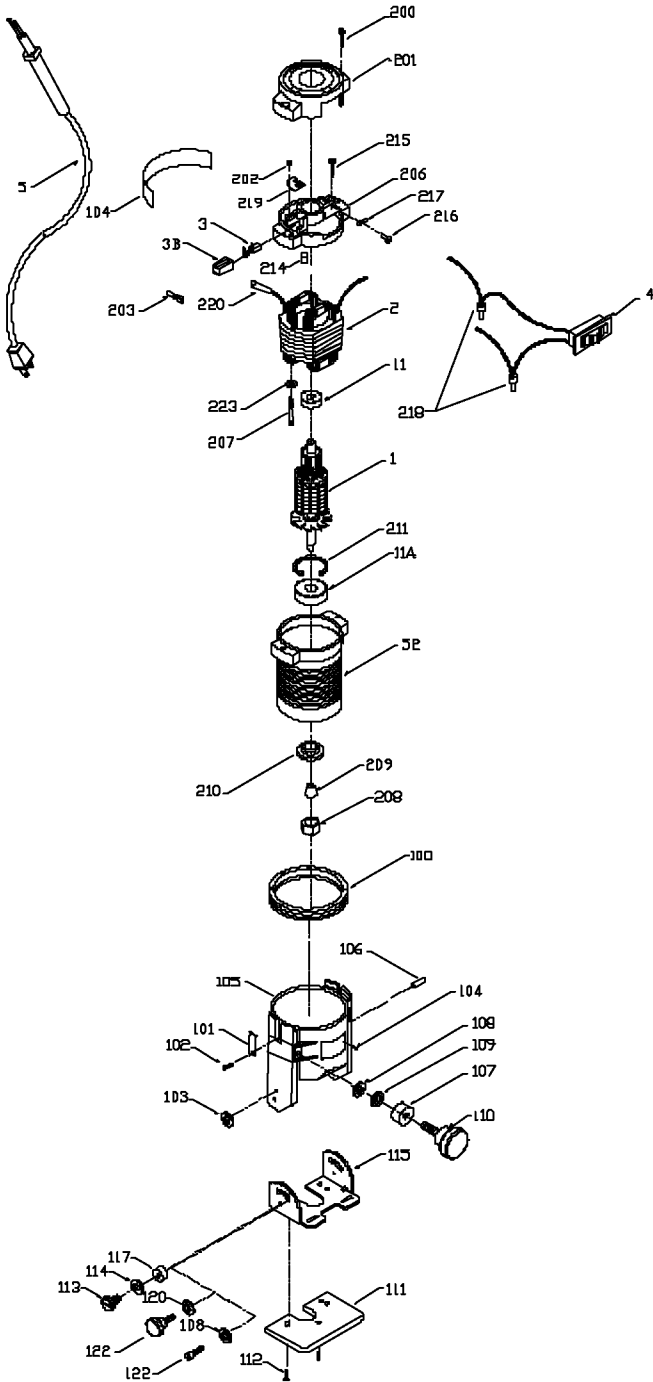

PORTER-CABLE

TILTBASE LAMINATE TRIMMER

WARNING: Electrical repairs should only be attempted by trained repairmen. Contact the nearest Porter-Cable Service Center or other

319
3191

Parts List for J-319 Type 1

Item Number	Part Number	Description	Qty Required
1	000000-00	No Longer Available	1
1	868830	KIT	1
1	845339	FAN	1
2	000000-00	No Longer Available	1
2	000000-00	No Longer Available	1
3	868866	BRUSH	2
3	844703	HOLDER	1
4	911374	SWITCH	1
5	875699	CORD	1
5	000000-00	No Longer Available	1
11	802341SV	BALL BEARING	3
11	874538SV	BALL BEARING	3
52	844483	MTR HOUSING	1
100	697468	RING	1
101	844648	SPRING CLIP	10
102	858008	SCREW	10
103	858792	WASHER	10
104	801374	SCREW	10
105	000000-00	No Longer Available	1
106	840109	PIN	10
107	878884	FIXED PULLEY	10
108	802318	WASHER	10
109	858420	WASHER	10
110	693885	THUMB SCREW	10
111	698258	SUB BASE	1
112	802768	SCREW	10
112	873982	SCREW	10

COPYRIGHT© 2005. All Rights Reserved.

Parts list, pricing, and availability subject to change. Please visit www.dewaltservicenet.com for current parts information.

Parts List for J-319 Type 1

Item Number	Part Number	Description	Qty Required
113	689229	SCREW	10
113	688860	SCREW	10
114	000000-00	No Longer Available	10
115	693900	TILT BRACKET	1
116	000000-00	No Longer Available	1
117	694682	SPACER	10
117	878884	FIXED PULLEY	10
120	000000-00	No Longer Available	10
122	000000-00	No Longer Available	10
200	878389	SCREW	10
201	810006	CAP	1
202	844705	RETAINER	10
203	866312	TERMINAL	1
206	886629	INTERMEDIATE HSG T4	1
207	802607	SCREW	10
208	691257	NUT COLLET	10
209	684718	COLLET	1
210	844643	RETAINER	10
211	802302	RING	10
214	810425	PLUG	1
215	877817	SCREW	10
216	844107	SCREW	10
217	849314	TERM	1
218	682063	CONNECTOR VS	1
219	845620	BR HLDR RETAIN	2
220	846755	INSULATOR	1
223	802648	WASHER	10