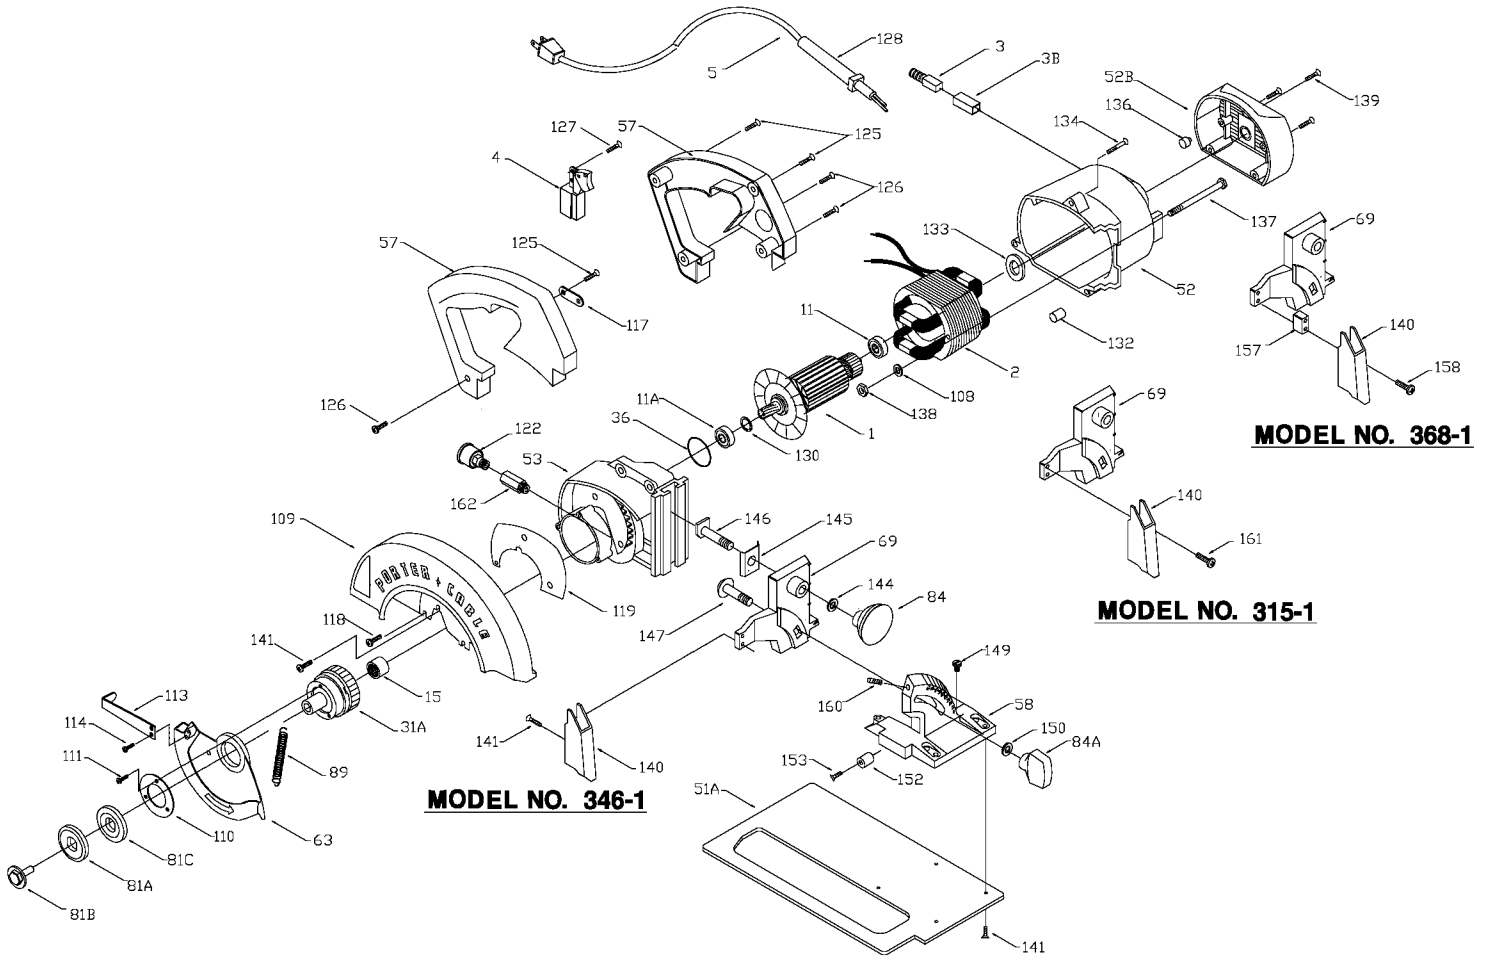

PORTER-CABLE CIRCULAR SAWS

WARNING: Electrical repairs should only be attempted by trained repairmen. Contact the nearest Porter-Cable Service Center or other competent repair center.

315-1
346-1
368-1

Parts List for 315-1 Type 4

Item Number	Part Number	Description	Qty Required
1	000000-00	No Longer Available	1
1	683434	FAN ASSY	1
2	000000-00	No Longer Available	1
3	879553	BRUSH	2
3	000000-00	No Longer Available	2
4	5140066-98	SWITCH KIT	1
4	A10193	CORDSET	1
4	384127-01	SCREW	4
11	330003-64	BALL BEARING	3
11	879010	BEARING	3
15	684188	BEARING	3
31	000000-00	No Longer Available	1
31	879670	GEAR & SHAFT	1
31	000000-00	No Longer Available	1
31	875078	JACKSHAFT SPACER	10
31	879010	BEARING	3
36	691594	O-RING	10
51	000000-00	No Longer Available	1
51	000000-00	No Longer Available	1
52	879565	MOTOR HOUSING	1
52	684111	END CAP	1
53	000000-00	No Longer Available	1
57	000000-00	No Longer Available	1
58	000000-00	No Longer Available	1
63	877565	TELE GUARD	1
69	000000-00	No Longer Available	1
81	695662	BLADE BOLT/WASHER	1