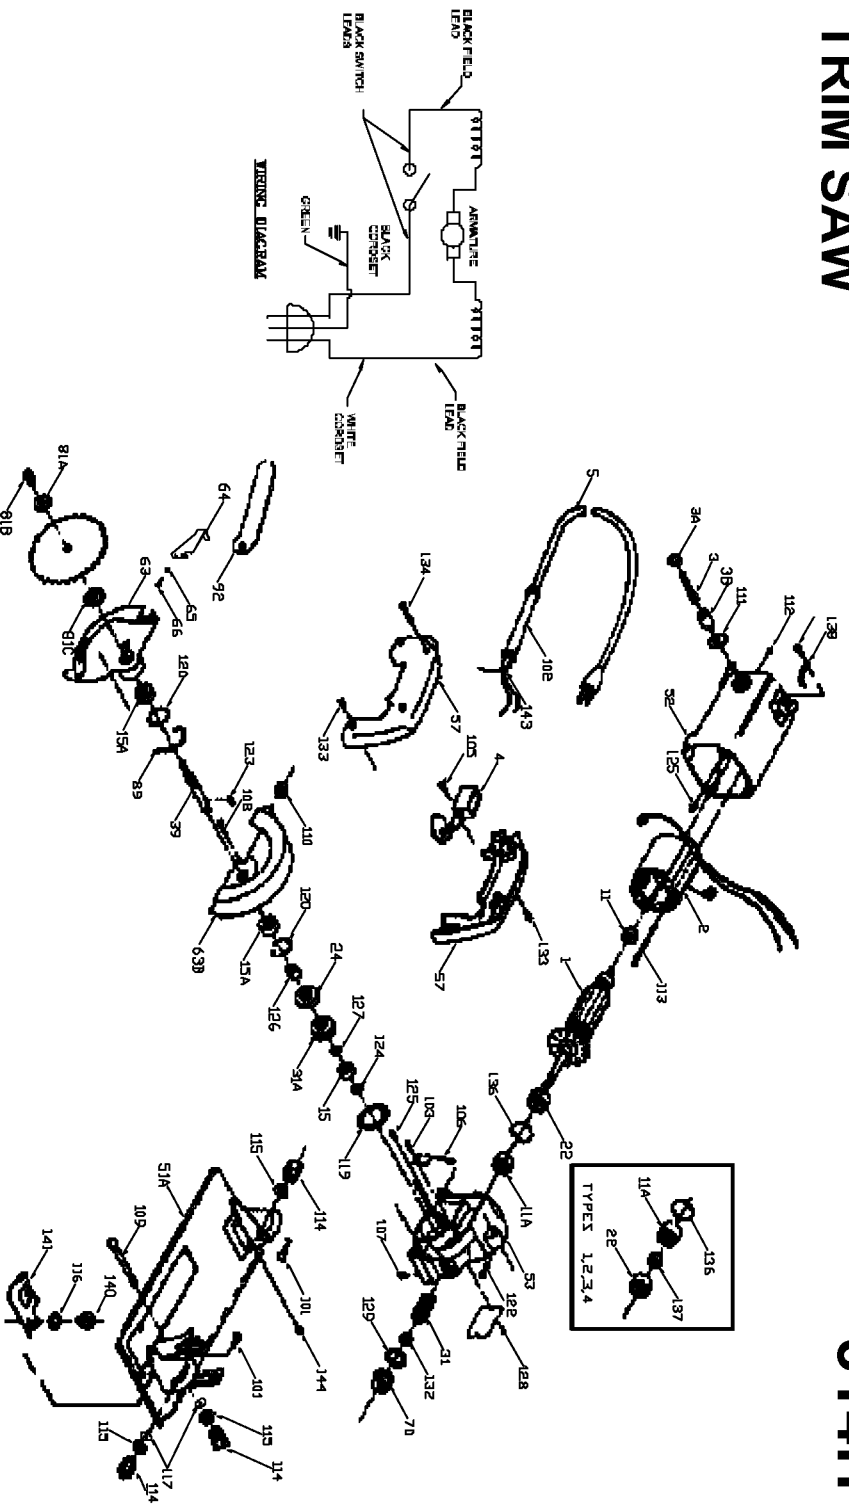

PORTER-CABLE TRIM SAW

WARNING: Electrical repairs should only be attempted by trained repairmen. Contact the nearest Porter-Cable Service Center or other

314
314H

Parts List for 314 Type 2

Item Number	Part Number	Description	Qty Required
1	872643	ARMATURE	1
2	872648	FIELD	1
3	N031653	BRUSH	2
3	823567	BRUSH CAP	2
3	823565	HOLDER	2
4	888153	SWITCH	1
5	879182	CORD	1
11	838855SV	BEARING	1
11	839553	BEARING	1
15	855284	BEARING	1
15	859385	BEARING	1
22	861660	SEAL	1
24	859381	SEAL	1
31	803614	WORM	1
31	859337	GEAR WORM	1
39	859336	JACKSHFT	1
51	867563	BASE ASSY	1
52	857229	MOTOR HSG	1
53	857230	GEAR HSG	1
57	655864-00	HANDLE SET	1
63	690687	LOWER GUARD	1
63	881182	GUARD/GEAR HSG	1
64	654923-00	LEVER	1
65	802648	WASHER	1
66	858008	SCREW	10
70	842756	PLUG	1
81	691317	OUTER FLANGE	1

Parts List for 314 Type 2

Item Number	Part Number	Description	Qty Required
126	864737	COLLAR	1
127	681932	WASHER	10
128	801374	SCREW	10
129	839766	RING	1
132	801372	NUT	10
133	883485	SCREW	1
134	860573	SCREW	10
136	802302	RING	1
137	859511	COLLAR	1
138	849314	TERM	1
140	400080600005	KIT	1
141	859402	BASE INSERT	1
143	847143	LOCK	1
144	878813	SCREW	10
856	12870	20T SAW BLADE	1
856	12122	BLD CRCL 4 1/2 X3/8	1
856	895510	RIP GUIDE	1
856	802876	ALLEN WRENCH	1
856	12121	BLD CRCL 4 1/2 X3-8	1
856	803443	LUBE	1
856	682063	CONNECTOR VS	1
856	12057	BLD CRCL 4 1/2 X3/8	1
856	803442	TUBE OIL	1