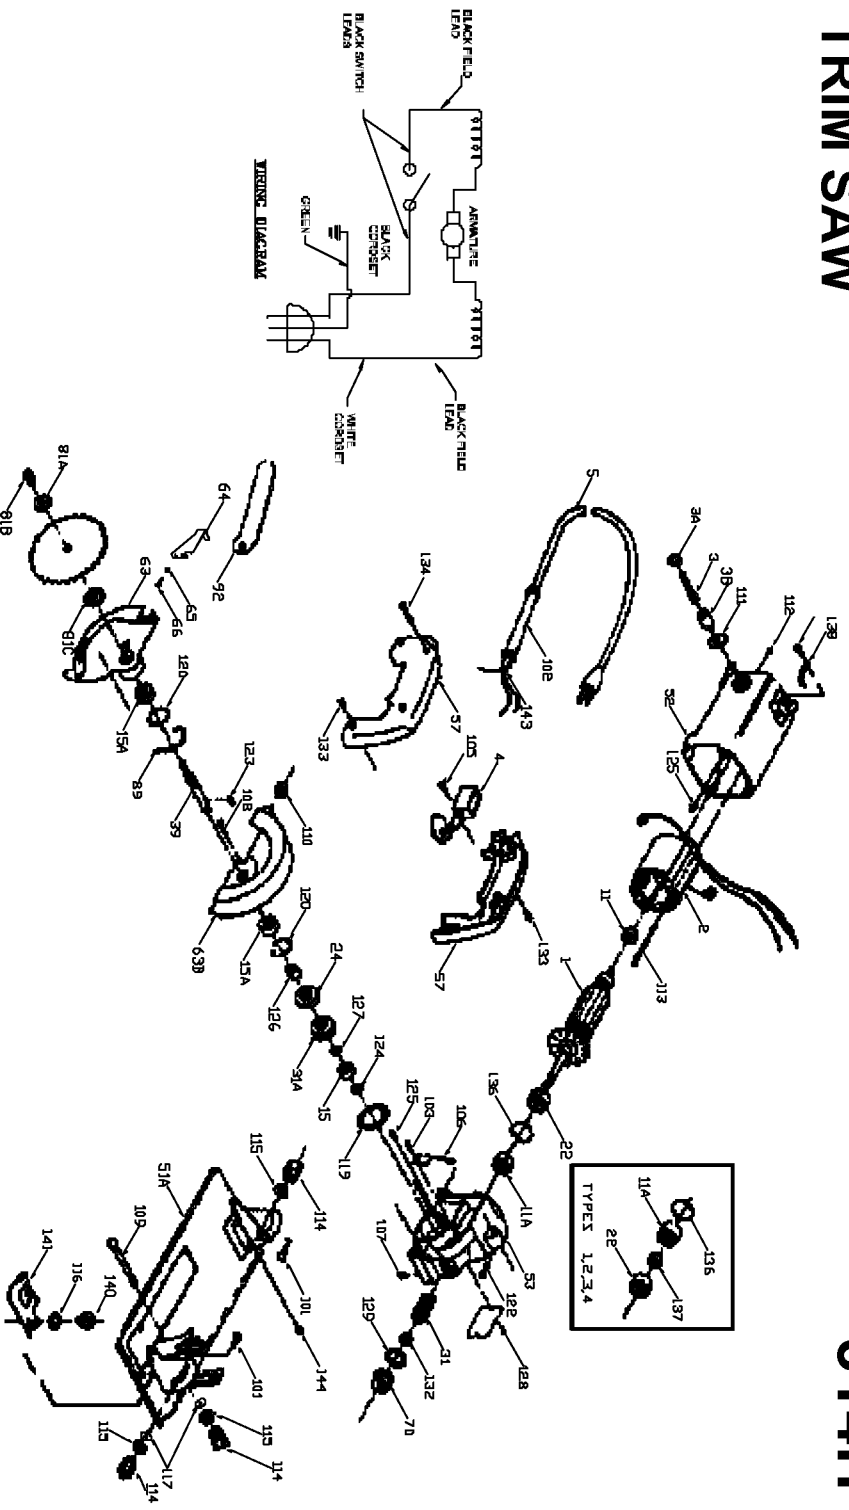

PORTER-CABLE TRIM SAW

WARNING: Electrical repairs should only be attempted by trained repairmen. Contact the nearest Porter-Cable Service Center or other

314
314H

Parts List for 314 Type 5

Item Number	Part Number	Description	Qty Required
1	875165	ARMATURE	1
2	872648	FIELD	1
3	N031653	BRUSH	2
3	823567	BRUSH CAP	2
3	823565	HOLDER	2
4	697171	SWITCH	1
5	879182	CORD	1
11	838855SV	BEARING	1
11	803846SV	BEARING	1
15	855284	BEARING	1
15	859385	BEARING	2
22	802947	SEAL	1
24	859381	SEAL	1
31	803614	WORM	1
31	859337	GEAR WORM	1
39	859336	JACKSHFT	1
51	867563	BASE ASSY	1
52	857229	MOTOR HSG	1
53	878992	GEAR HSG	1
57	655864-00	HANDLE SET	1
63	690687	LOWER GUARD	1
63	881182	GUARD/GEAR HSG	1
64	654923-00	LEVER	1
65	802648	WASHER	1
66	858008	SCREW	1
70	842756	PLUG	1
81	691317	OUTER FLANGE	1

Parts List for 314 Type 5

Item Number	Part Number	Description	Qty Required
81	859342	SCREW	1
81	861608	FLANGE	1
89	859345	SPRING	1
92	692309	WRENCH	1
101	859352	CARRIAGE BOLT	1
102	810716	RELIEVER	1
103	892780	SCREW	1
105	856481	SCREW	1
106	000000-00	No Longer Available	1
107	688395	SCREW	1
107	861306	SCREW	1
108	854607	SCREW	3
109	859353	BOLT	1
110	860542	BUMPER	1
111	802211	WASHER	2
112	843081	SCREW	10
113	802607	SCREW	2
114	897163	KNOB	3
115	802417	WASHER	3
116	800249	WASHER	1
117	859359	WASHER	3
119	860062	O RING	1
120	859382	RING	2
122	848148	SCREW	4
123	859400	KEY	1
124	802677	NUT	1
125	810425	PLUG	1

Parts List for 314 Type 5

Item Number	Part Number	Description	Qty Required
126	864737	COLLAR	1
127	681932	WASHER	10
128	801374	SCREW	10
129	839766	RING	1
132	801372	NUT	1
133	883485	SCREW	4
134	860573	SCREW	2
136	802942	RING	1
138	849314	TERM	1
140	400080600005	KIT	1
141	859402	BASE INSERT	1
143	847143	LOCK	1
144	878813	SCREW	2
856	12122	BLD CRCL 4 1/2 X3/8	1
856	12121	BLD CRCL 4 1/2 X3-8	1
856	12870	20T SAW BLADE	1
856	895510	RIP GUIDE	1
856	802876	ALLEN WRENCH	1
856	803443	LUBE	1
856	682063	CONNECTOR VS	1
856	803442	TUBE OIL	1
856	12057	BLD CRCL 4 1/2 X3/8	1
856	877487	FAN	1