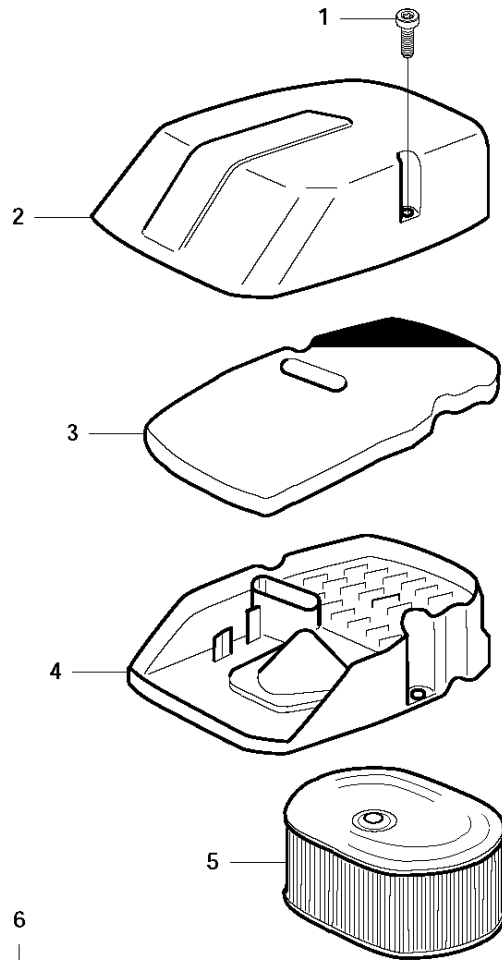

# SPARE PARTS LIST

POWER CUTTERS

3122 K, 2011-07

**A** 3122K

## CLUTCH

3122 K, 2011-07

Ref	Part No	Description	Remark	QTY KIT
1	501 89 63-02	CLUTCH COVER ASSY	Incl. 2 - 6	1
2	501 89 64-01	CLUTCH COVER		1
3	505 26 76-50	DRAW PIECE		1
4	501 24 81-01	LOCK NUT		1
5	503 13 57-01	CHAIN TENSION SCREW		1
6	503 62 42-01	DECAL		1
7	503 14 49-01	CLUTCH ASSY	Incl. 8	1
8	503 14 51-01	CLUTCH SPRING		3
9	506 25 49-03	GEAR WHEEL ASSY	Incl. 10	1
10	503 25 38-01	NEEDLE BEARING		1
11	506 28 59-01	SPACING SLEEVE		1

## AIR FILTER

3122 K, 2011-07

Ref	Part No	Description	Remark	QTY KIT
1	503 21 53-30	SCREW ITXSCM		6
2	506 24 04-01	FILTER COVER		1
3	506 26 86-01	PREFILTER		1
4	506 24 05-01	FILTER BOTTOM		1
5	506 24 98-02	AIR FILTER		1
6	506 27 53-01	CYLINDER COVER	Incl. 1, 7	1
7	506 28 39-30	SEALING		1
8	506 25 03-01	INSERT		1
9	577 29 92-01	LABEL		1