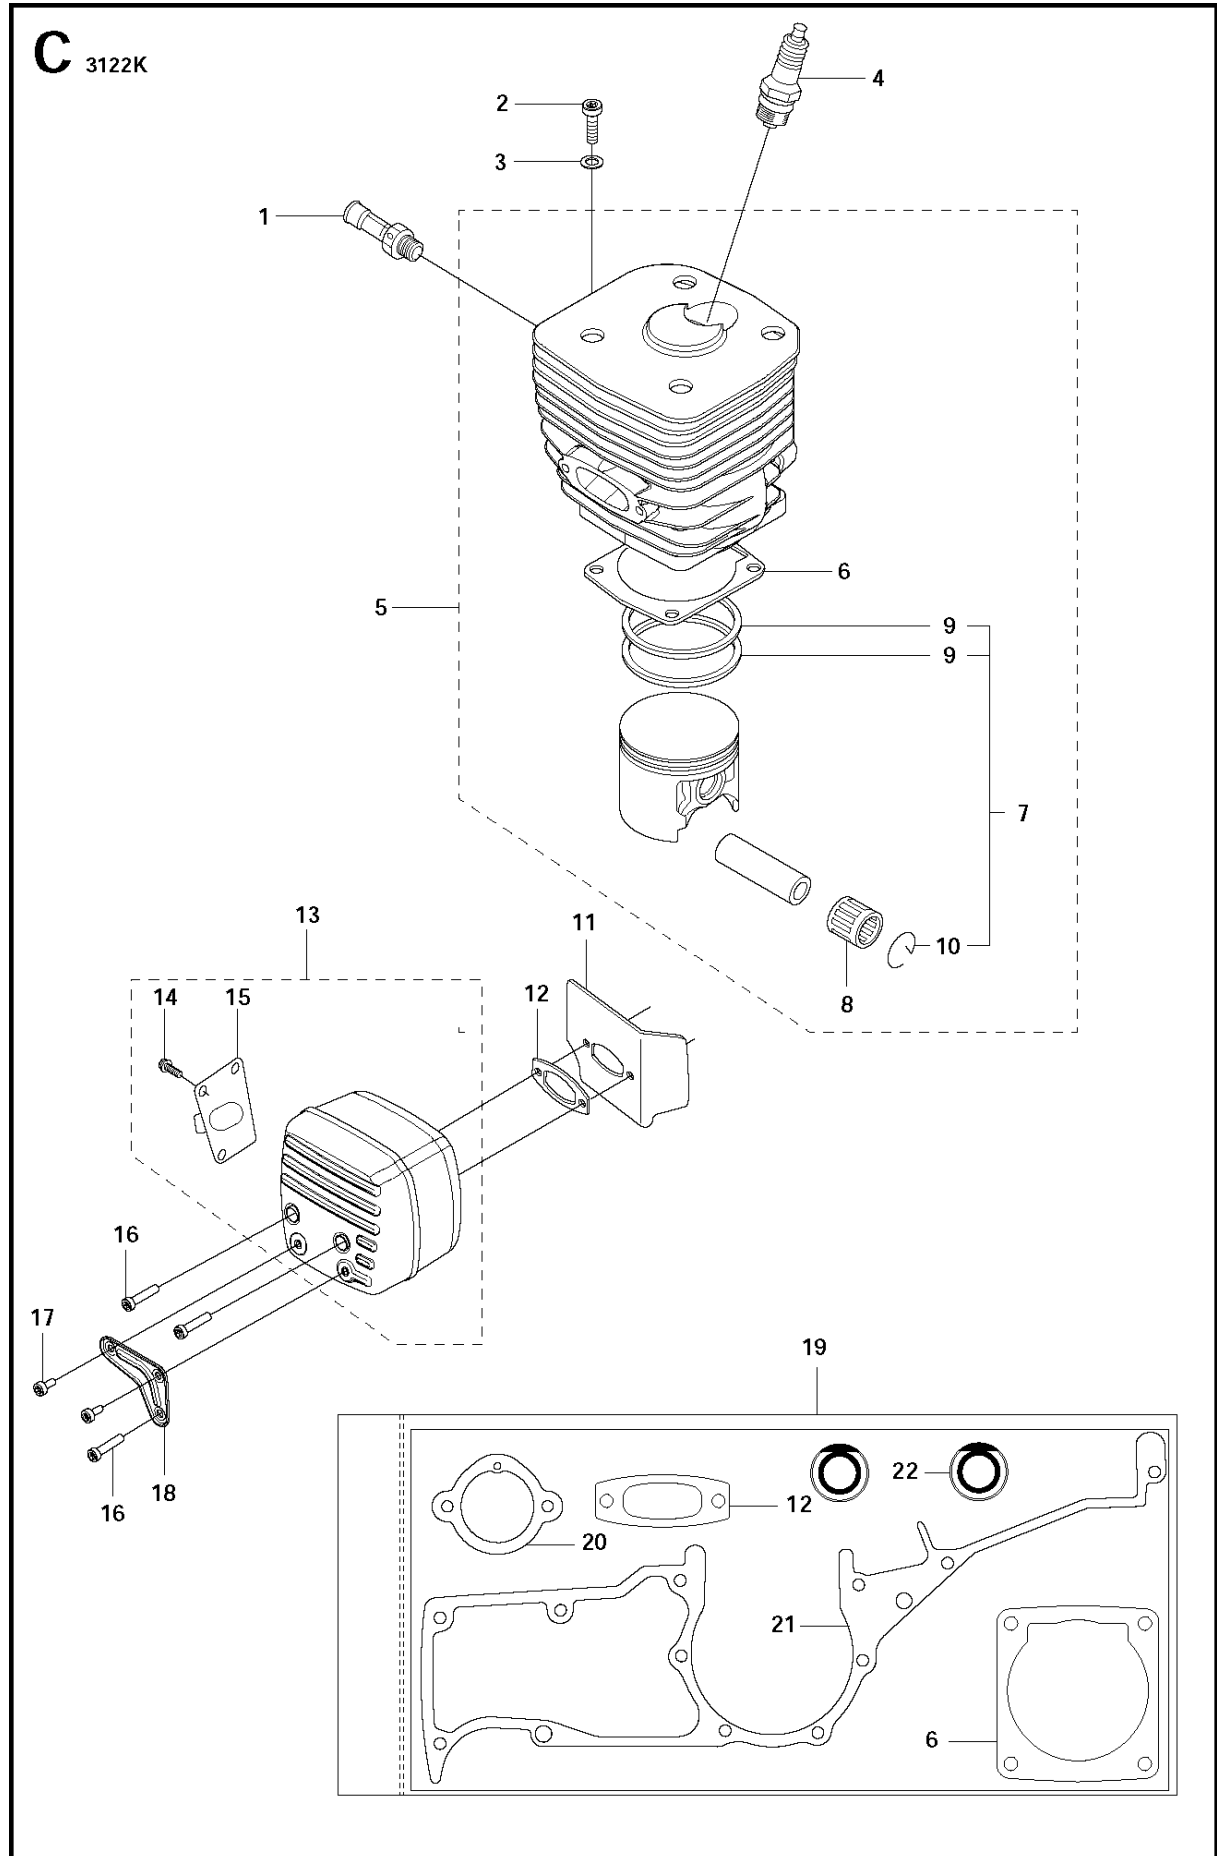

# SPARE PARTS LIST

POWER CUTTERS

3122 K, 2011-07

**A** 3122K

## CLUTCH

3122 K, 2011-07

Ref	Part No	Description	Remark	QTY KIT
1	501 89 63-02	CLUTCH COVER ASSY	Incl. 2 - 6	1
2	501 89 64-01	CLUTCH COVER		1
3	505 26 76-50	DRAW PIECE		1
4	501 24 81-01	LOCK NUT		1
5	503 13 57-01	CHAIN TENSION SCREW		1
6	503 62 42-01	DECAL		1
7	503 14 49-01	CLUTCH ASSY	Incl. 8	1
8	503 14 51-01	CLUTCH SPRING		3
9	506 25 49-03	GEAR WHEEL ASSY	Incl. 10	1
10	503 25 38-01	NEEDLE BEARING		1
11	506 28 59-01	SPACING SLEEVE		1

## AIR FILTER

3122 K, 2011-07

Ref	Part No	Description	Remark	QTY KIT
1	503 21 53-30	SCREW ITXSCM		6
2	506 24 04-01	FILTER COVER		1
3	506 26 86-01	PREFILTER		1
4	506 24 05-01	FILTER BOTTOM		1
5	506 24 98-02	AIR FILTER		1
6	506 27 53-01	CYLINDER COVER	Incl. 1, 7	1
7	506 28 39-30	SEALING		1
8	506 25 03-01	INSERT		1
9	577 29 92-01	LABEL		1

## CARBURETOR

3122 K, 2011-07

Ref	Part No	Description	Remark	QTY KIT
1	506 25 02-01	BELLOWS		1
2	504 90 94-65	SCREW ITXSCT		2
3	506 24 13-01	INLET BEND		1
4	506 27 43-02	GASKET		1
5	503 28 12-70	CARBURETTOR		1
6	506 28 97-01	FLANGE		1
7	503 14 37-01	SEALING		1
8	506 27 52-02	FLANGE	Incl. 9	1
9	506 31 38-01	INSERT		1
10	503 21 53-20	SCREW ITXSCM		2
11	506 25 46-01	CHISEL GUIDE		1
12	506 25 04-01	SUPPORT		1
13	506 29 24-03	GASKET KIT	Incl. 4, 14 - 17	1
14	503 13 13-05	GASKET		1
15	503 26 02-05	SEALING RING		2
16	503 13 45-01	CRANKCASE		1
17	503 13 46-01	GASKET		1