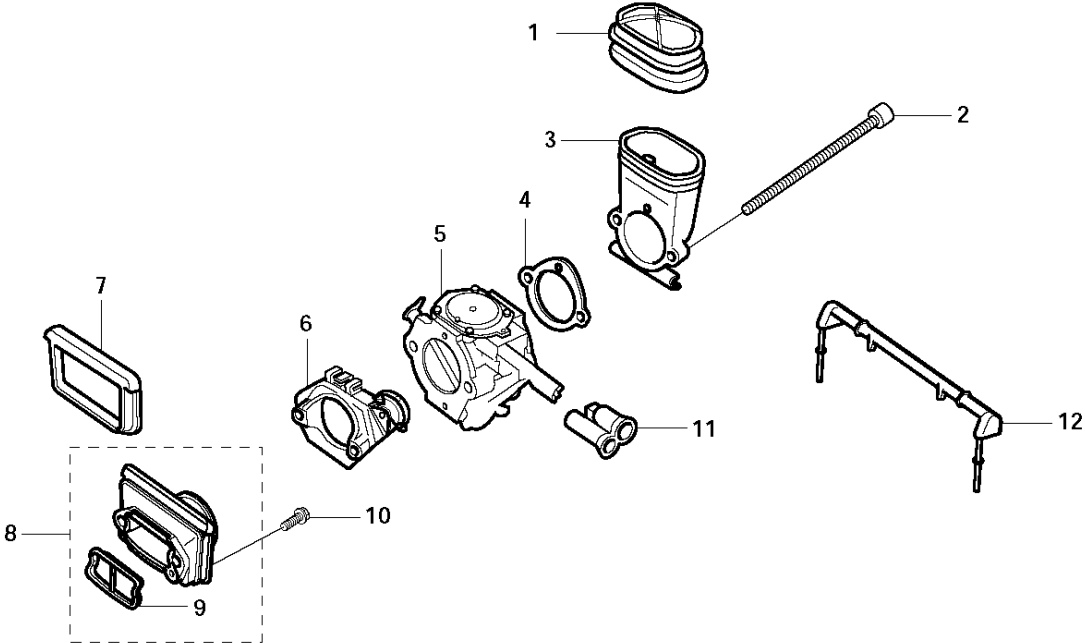

D 3122K

CARBURETOR

3122 K, 2011-07

Ref	Part No	Description	Remark	QTY KIT
1	506 25 02-01	BELLOWS		1
2	504 90 94-65	SCREW ITXSCT		2
3	506 24 13-01	INLET BEND		1
4	506 27 43-02	GASKET		1
5	503 28 12-70	CARBURETTOR		1
6	506 28 97-01	FLANGE		1
7	503 14 37-01	SEALING		1
8	506 27 52-02	FLANGE	Incl. 9	1
9	506 31 38-01	INSERT		1
10	503 21 53-20	SCREW ITXSCM		2
11	506 25 46-01	CHISEL GUIDE		1
12	506 25 04-01	SUPPORT		1
13	506 29 24-03	GASKET KIT	Incl. 4, 14 - 17	1
14	503 13 13-05	GASKET		1
15	503 26 02-05	SEALING RING		2
16	503 13 45-01	CRANKCASE		1
17	503 13 46-01	GASKET		1