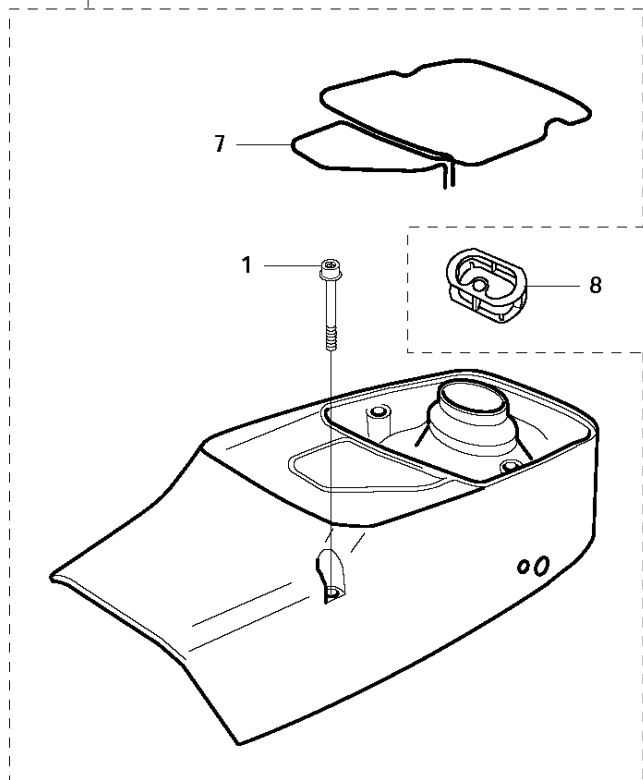

B 3122K

AIR FILTER

3122 K, 2011-07

Ref	Part No	Description	Remark	QTY KIT
1	503 21 53-30	SCREW ITXSCM		6
2	506 24 04-01	FILTER COVER		1
3	506 26 86-01	PREFILTER		1
4	506 24 05-01	FILTER BOTTOM		1
5	506 24 98-02	AIR FILTER		1
6	506 27 53-01	CYLINDER COVER	Incl. 1, 7	1
7	506 28 39-30	SEALING		1
8	506 25 03-01	INSERT		1
9	577 29 92-01	LABEL		1