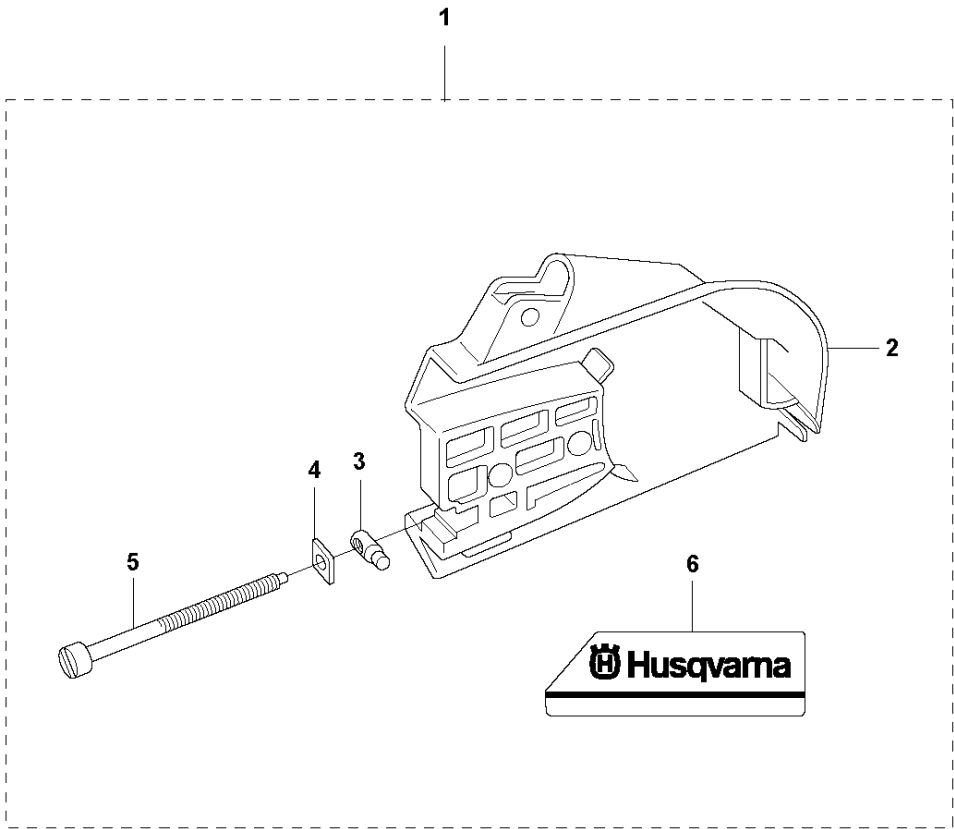

# SPARE PARTS LIST

POWER CUTTERS

3122 K, 2011-07

**A** 3122K

## CLUTCH

3122 K, 2011-07

Ref	Part No	Description	Remark	QTY KIT
1	501 89 63-02	CLUTCH COVER ASSY	Incl. 2 - 6	1
2	501 89 64-01	CLUTCH COVER		1
3	505 26 76-50	DRAW PIECE		1
4	501 24 81-01	LOCK NUT		1
5	503 13 57-01	CHAIN TENSION SCREW		1
6	503 62 42-01	DECAL		1
7	503 14 49-01	CLUTCH ASSY	Incl. 8	1
8	503 14 51-01	CLUTCH SPRING		3
9	506 25 49-03	GEAR WHEEL ASSY	Incl. 10	1
10	503 25 38-01	NEEDLE BEARING		1
11	506 28 59-01	SPACING SLEEVE		1