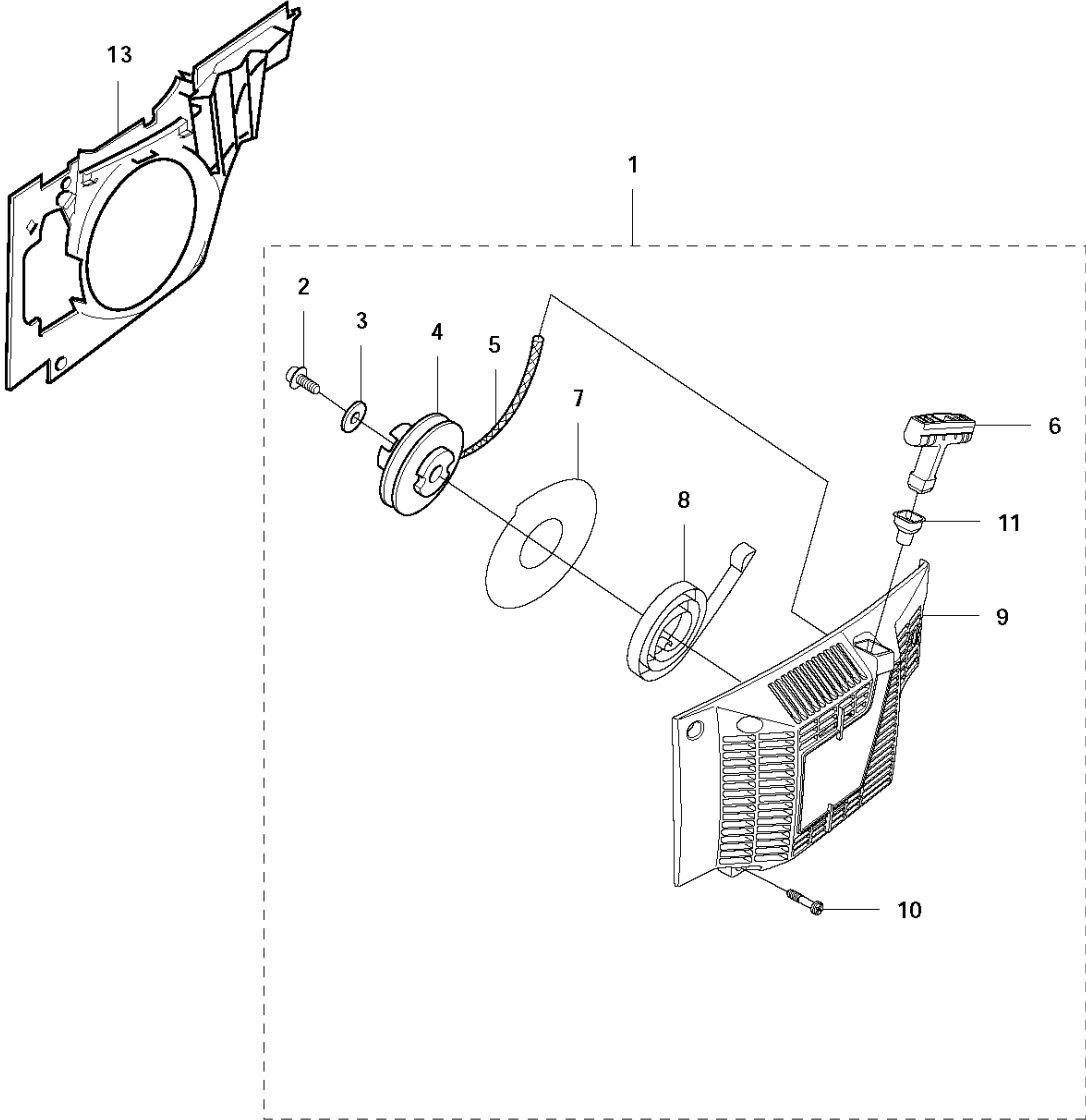

K 3122K

STARTER

3122 K, 2011-07

Ref	Part No	Description	Remark	QTY KIT
1	577 26 20-01	STARTER ASSY	Incl. 2 - 10	1
2	503 21 06-16	SCREW IH SCT		1
3	503 23 43-02	WASHER		1
4	501 89 67-01	STARTER PULLEY		1
5	506 33 56-25	STARTER CORD		1
5	506 33 56-50	STARTER CORD	50m	1
6	503 54 39-01	STARTER HANDLE		1
7	503 74 36-01	DAMPING DISC		1
8	503 13 50-01	RECOIL SPRING		1
9	501 89 66-01	STARTER HOUSING		1
10	503 21 53-26	SCREW ITXSCM		1
11	501 63 06-01	SLEEVE		4
12	577 32 76-01	LABEL		1
13	501 89 59-02	AIR CONDUCTOR		1