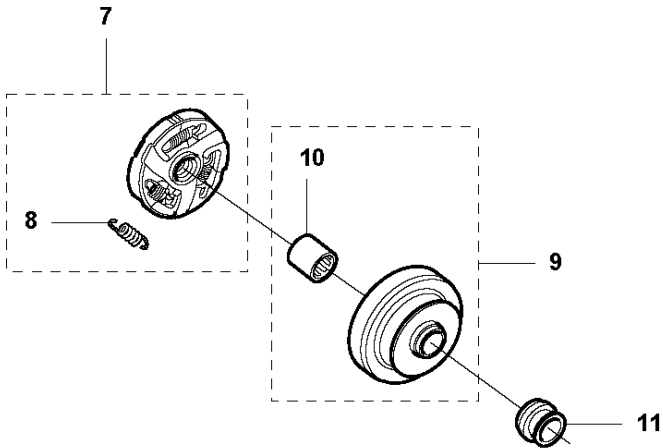

# SPARE PARTS LIST

POWER CUTTERS

3122 K, 2011-07

**A** 3122K

## CLUTCH

3122 K, 2011-07

Ref	Part No	Description	Remark	QTY KIT
1	501 89 63-02	CLUTCH COVER ASSY	Incl. 2 - 6	1
2	501 89 64-01	CLUTCH COVER		1
3	505 26 76-50	DRAW PIECE		1
4	501 24 81-01	LOCK NUT		1
5	503 13 57-01	CHAIN TENSION SCREW		1
6	503 62 42-01	DECAL		1
7	503 14 49-01	CLUTCH ASSY	Incl. 8	1
8	503 14 51-01	CLUTCH SPRING		3
9	506 25 49-03	GEAR WHEEL ASSY	Incl. 10	1
10	503 25 38-01	NEEDLE BEARING		1
11	506 28 59-01	SPACING SLEEVE		1

## ACCESSORIES

3122 K, 2011-07

Ref	Part No	Description	Remark	QTY KIT
1	506 38 26-01	TOOL		1
2	506 29 24-03	GASKET KIT	Incl. 3 - 7	1
3	506 27 43-02	GASKET		1
4	503 13 13-05	GASKET		1
5	503 26 02-05	SEALING RING		2
6	503 13 45-01	CRANKCASE		1
7	503 13 46-01	GASKET		1