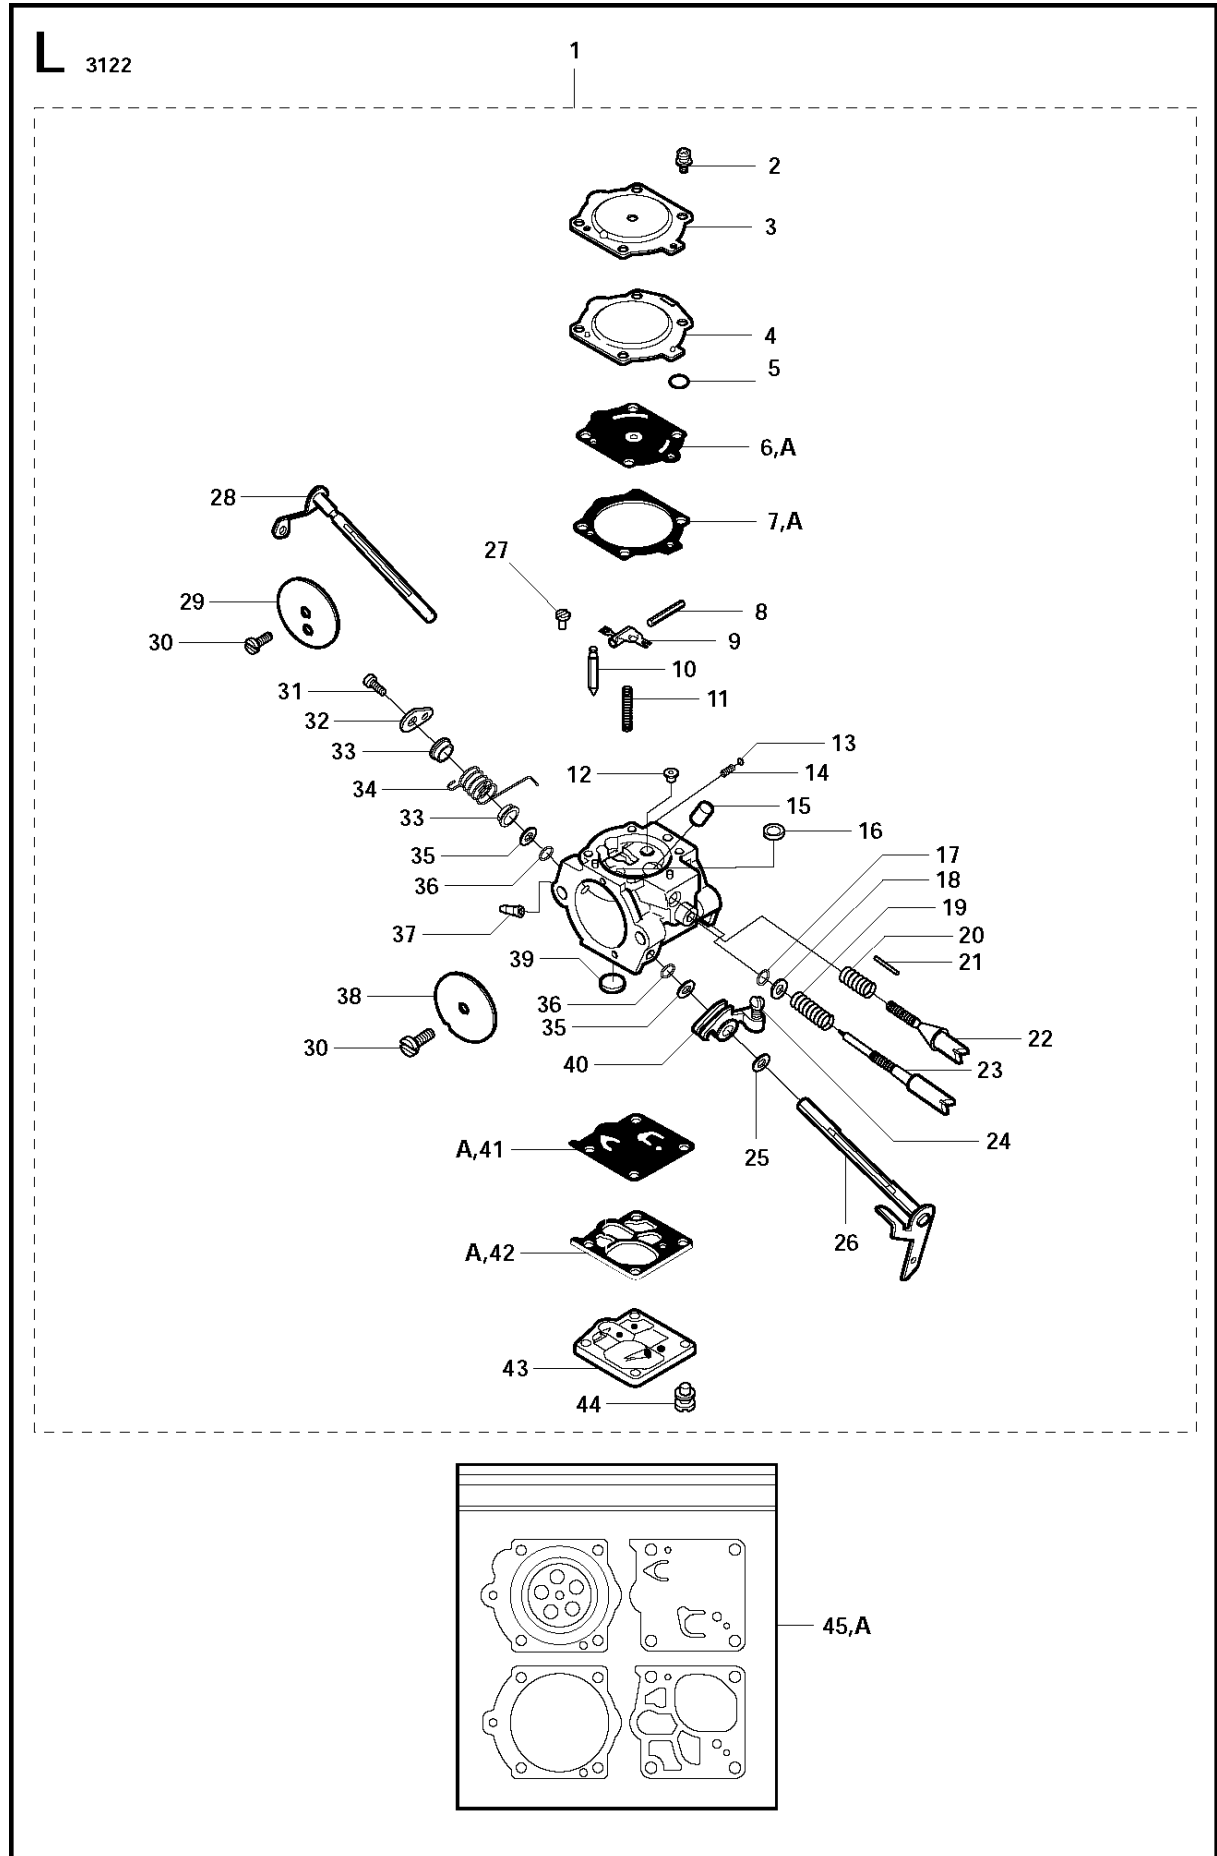

CARBURETOR DETAILS

3122 K, 2011-07

Ref	Part No	Description	Remark	QTY KIT
1	503 28 12-70	CARBURETTOR	Walbro WG-9A	1
2	537 00 31-01	SCREW		1
3	501 69 28-01	COVER		1
4	537 00 29-01	COVER		1
5	537 00 28-01	RING		1
6	503 63 28-01	DIAPHRAGM ASSY	Kit 45	1
7	501 46 75-01	GASKET	Kit 45	1
8	505 31 67-31	PIN-METERING LEVER		1
9	505 31 67-34	LEVER		1
10	503 56 34-01	INLET		1
11	576 76 90-01	SPRING		1
12	537 15 34-01	JET		1
13	501 46 85-01	BALL		1
14	501 46 84-01	SPRING		1
15	503 97 66-01	NOZZLE ASSY		1
16	503 57 42-01	PLUG		1
17	503 59 55-01	O-RING		1
18	503 59 72-01	WASHER		1
19	505 31 67-37	SPRING		1
20	503 63 31-01	SPRING		1
21	503 52 60-01	PIN THROTTLE STOP		1
22	503 63 29-01	SCREW IDLE SPEED		1
23	503 63 32-01	NEEDLE IDLE SPEED		1
24	503 59 65-01	SCREW		1
25	506 02 83-01	WASHER		1
26	503 59 59-01	SHAFT ASSY		1
27	505 31 67-17	SCREW		1
28	537 00 30-01	SHAFT ASSY		1
29	503 52 58-01	VALVE CHOKE		1
30	530 03 50-15	SCREW		2
31	503 19 22-01	SCREW PAN HD(M2.5X5)		1
32	503 59 56-01	LEVER		1
33	502 10 31-01	BUSHING		2
34	503 52 59-01	SPRING THROTT RETURN		1
35	505 31 67-48	WASHER		2
36	503 56 45-01	SEAL		2
37	503 59 84-01	FITTING		1
38	503 63 24-01	VALVE THROTTLE		1
39	501 66 61-01	SCREEN		1
40	503 59 57-01	LEVER		1
41	503 11 73-01	DIAPHRAGM PUMP	Kit 45	1
42	503 11 72-01	GASKET	Kit 45	1
43	503 59 58-01	COVER		1
44	503 11 75-01	SCREW		1
45	503 59 74-02	GASKET KIT		1