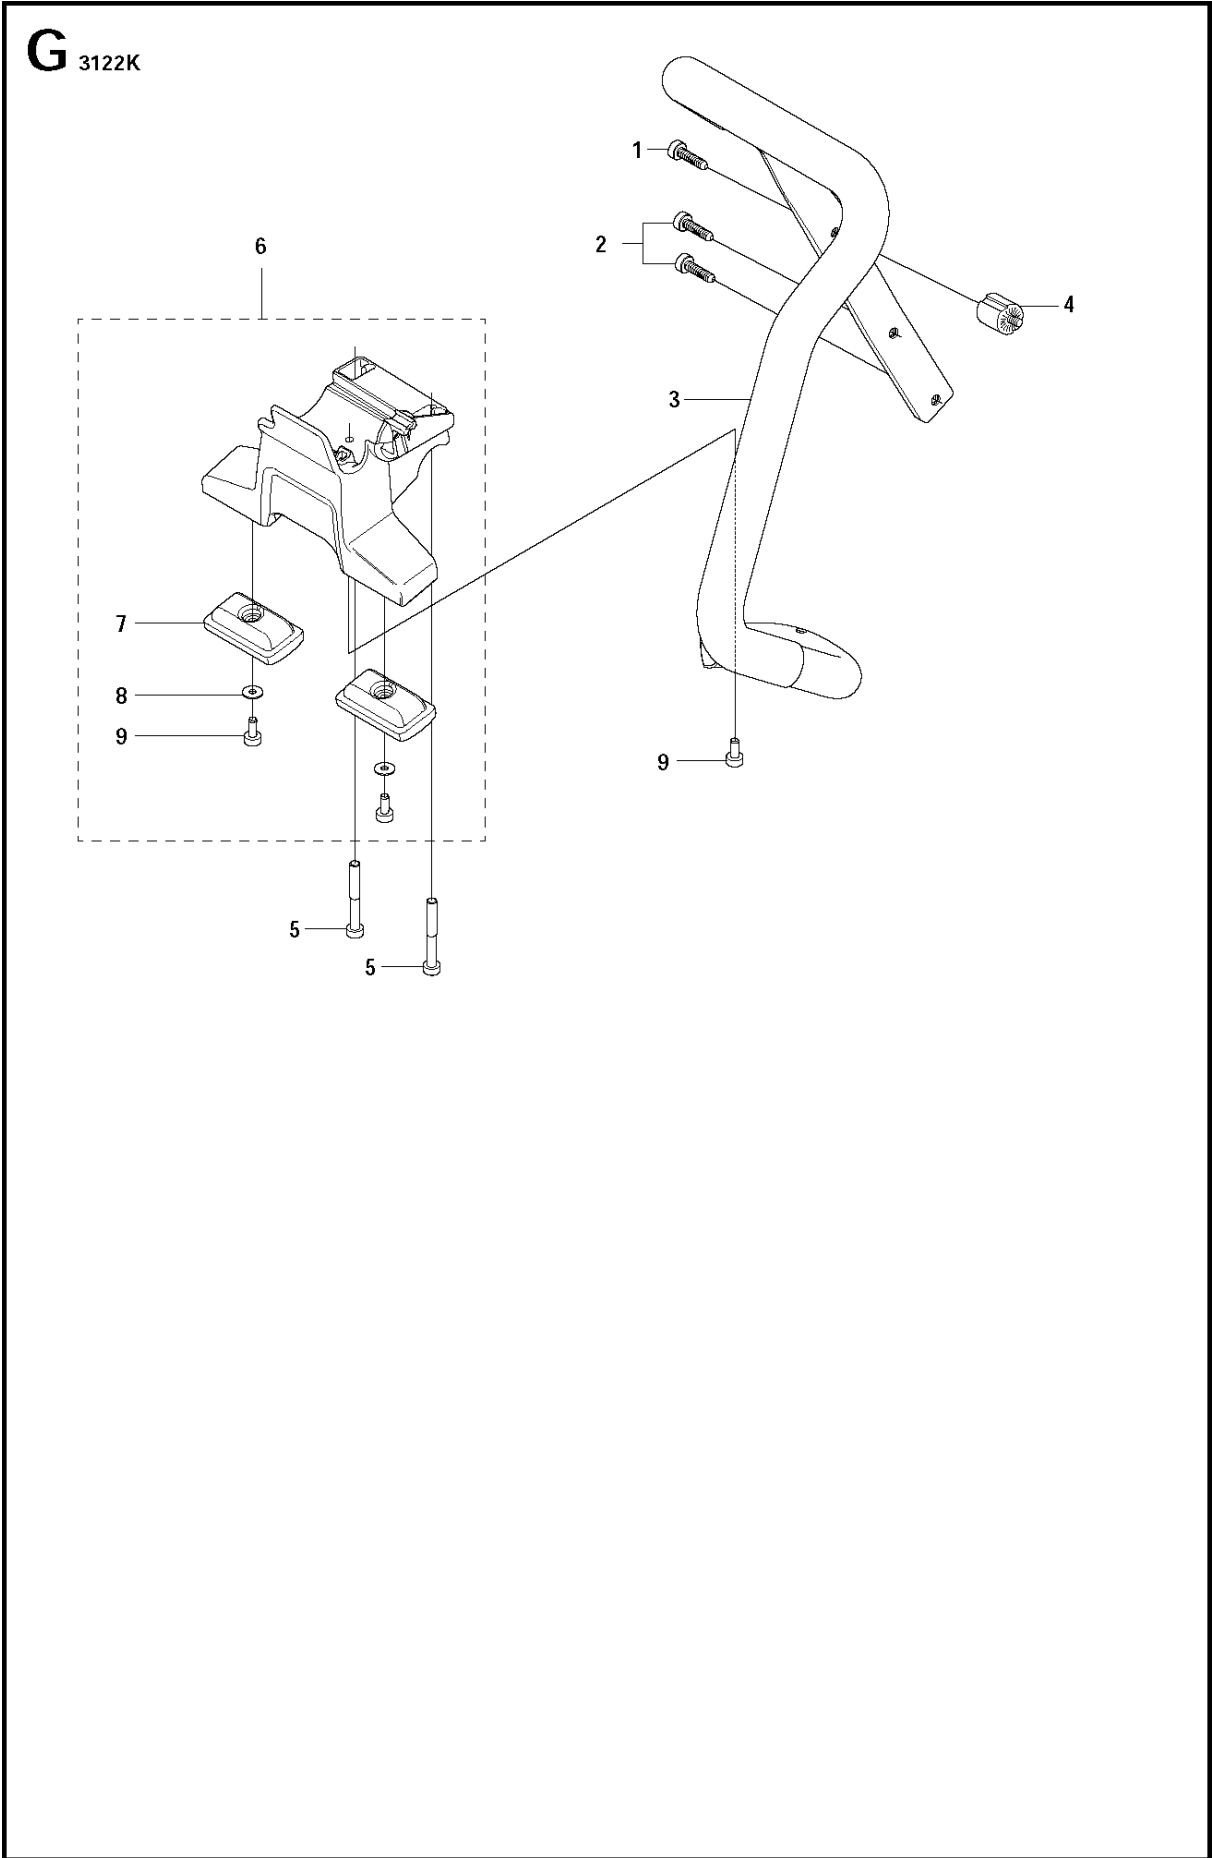

Ref	Part No	Description	Remark	QTY KIT
1	503 21 53-10	SCREW ITXSCM		1
2	503 21 54-20	SCREW ITXSCT		2
3	521 95 48-01	HANDLE		1
4	501 26 97-04	ANTIVIBRATION ELEMENT		1
5	544 21 84-47	SCREW ITXSCM		2
6	525 82 04-01	GROUND SUPPORT	Incl. 7 - 9	1
7	544 81 16-01	BASE		2
8	734 11 47-41	WASHER		2
9	503 21 53-12	SCREW ITXSCM		3