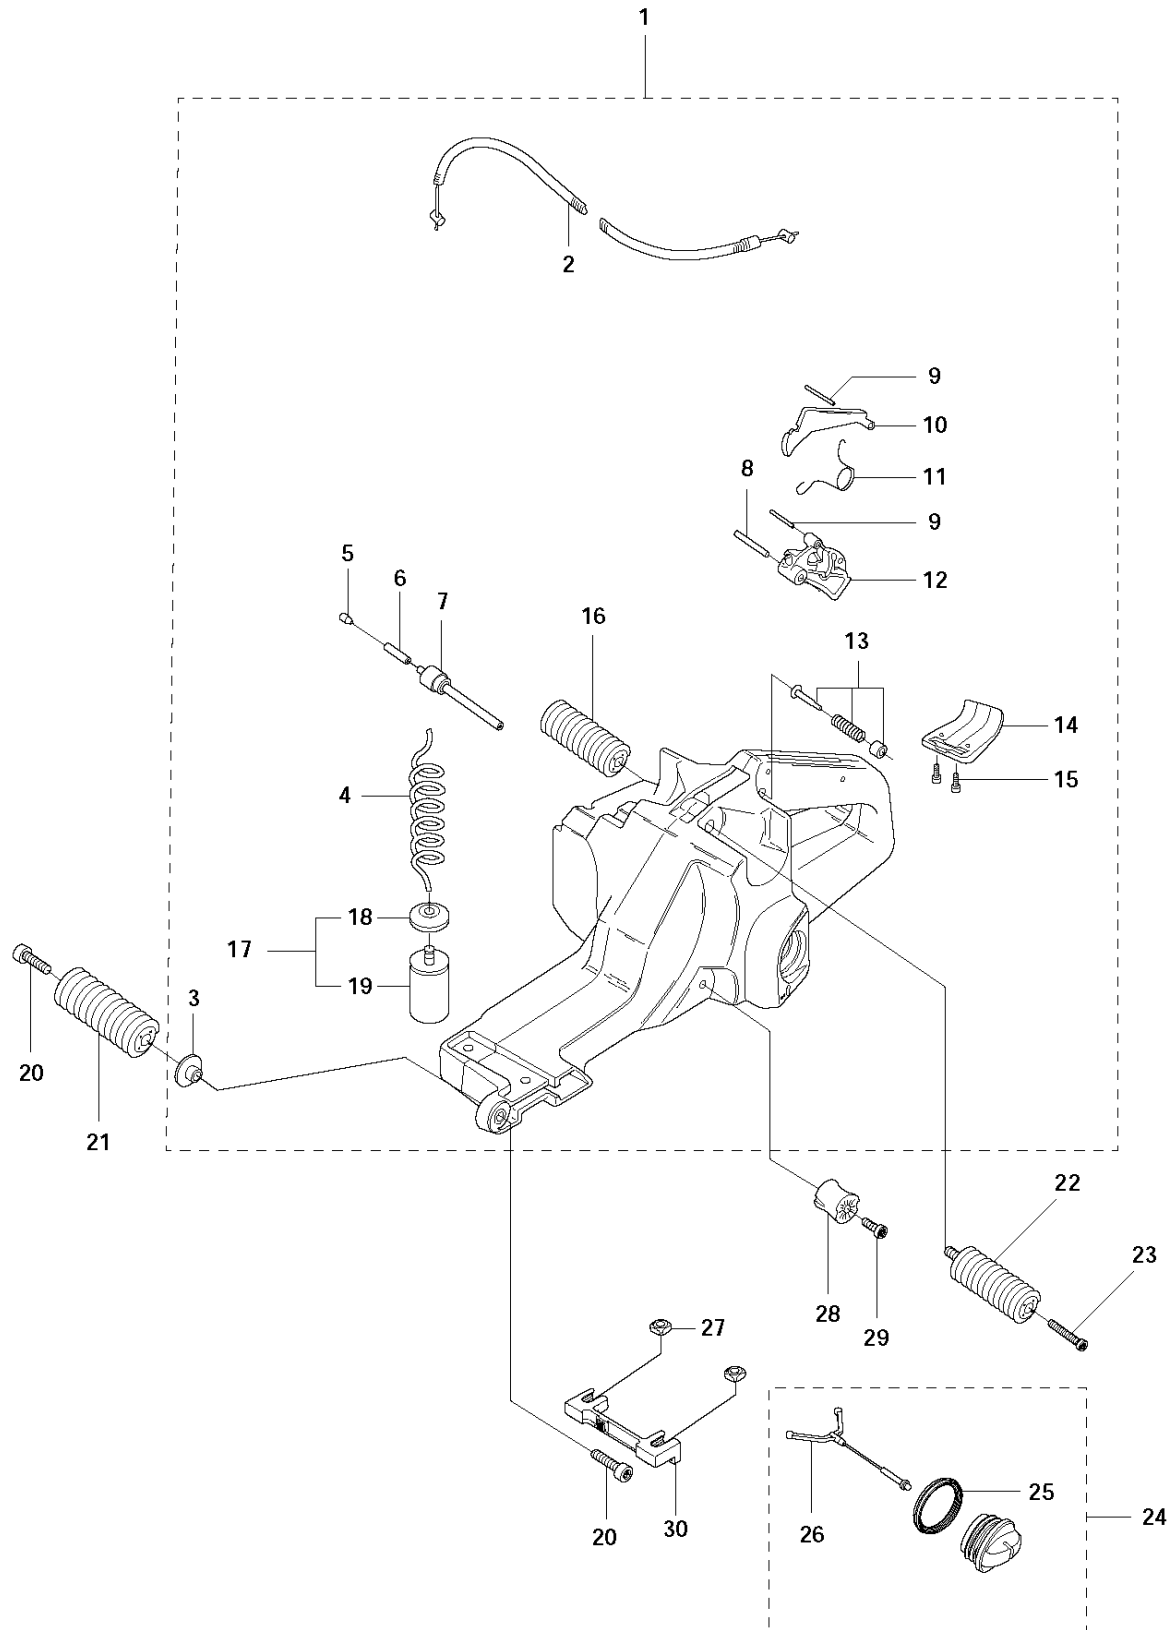

H 3122K

FUEL TANK

3122 K, 2011-07

Ref	Part No	Description	Remark	QTY KIT
1	503 14 21-06	TANK UNIT ASSY	Incl. 1 - 15, 17	1
2	506 28 98-01	THROTTLE CABLE ASSY		1
3	503 14 08-01	BUSHING		1
4	503 57 76-02	FUEL HOSE		1
5	504 35 72-01	PLUG		1
6	501 76 83-04	FUEL HOSE		1
7	506 29 39-01	TANK VENT		1
8	720 12 78-06	PARALLEL PIN		1
9	720 12 40-20	PARALLEL PIN		1
10	503 13 16-01	THROTTLE LOCKOUT		1
11	503 13 18-01	SPRING		1
12	503 13 36-01	THROTTLE CONTROL ASSY		1
13	503 14 23-01	SPÄRRSTIFT RES		1
14	506 23 34-01	SUPPORT		1
15	503 21 45-16	SCREW CRCSFT		2
16	503 13 26-02	ANTIVIBRATION ELEMENT		1
17	506 26 41-11	FUEL FILTER	Incl. 18 - 19	1
18	506 27 11-01	HOSE CLAMP		1
19	506 26 41-01	FUEL FILTER		1
20	503 21 53-25	SCREW ITXSCM		2
21	503 13 27-02	ANTIVIBRATION ELEMENT		1
22	503 13 25-02	ANTIVIBRATION ELEMENT		1
23	544 21 84-20	SCREW ITXSCM		2
24	506 25 59-03	TANK CAP ASSY	Incl. 25 - 26	1
25	506 29 21-01	GASKET		1
26	503 57 89-01	HOLDER		1
27	505 42 04-01	NUT		2
28	501 81 47-01	ANTIVIBRATION ELEMENT		1
29	503 21 53-12	SCREW ITXSCM		1
30	574 51 22-01	NUT LOCKING		1