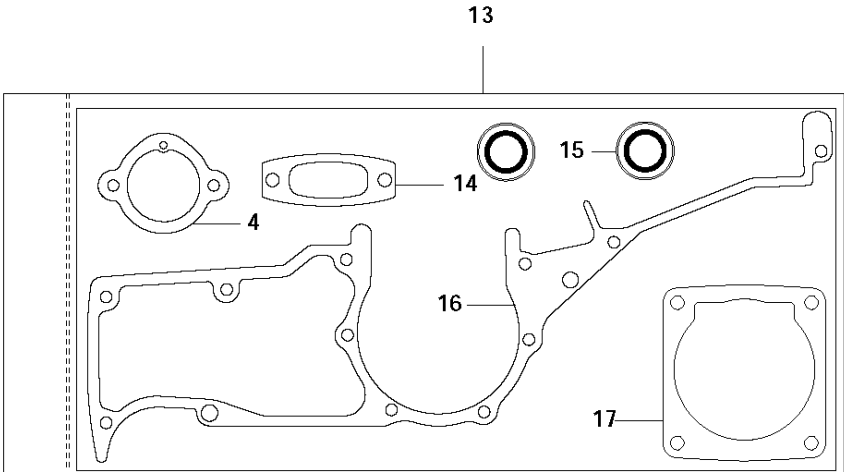

D 3122K

CARBURETOR

3122 K, 2011-07

Ref	Part No	Description	Remark	QTY KIT
1	506 25 02-01	BELLOWS		1
2	504 90 94-65	SCREW ITXSCT		2
3	506 24 13-01	INLET BEND		1
4	506 27 43-02	GASKET		1
5	503 28 12-70	CARBURETTOR		1
6	506 28 97-01	FLANGE		1
7	503 14 37-01	SEALING		1
8	506 27 52-02	FLANGE	Incl. 9	1
9	506 31 38-01	INSERT		1
10	503 21 53-20	SCREW ITXSCM		2
11	506 25 46-01	CHISEL GUIDE		1
12	506 25 04-01	SUPPORT		1
13	506 29 24-03	GASKET KIT	Incl. 4, 14 - 17	1
14	503 13 13-05	GASKET		1
15	503 26 02-05	SEALING RING		2
16	503 13 45-01	CRANKCASE		1
17	503 13 46-01	GASKET		1