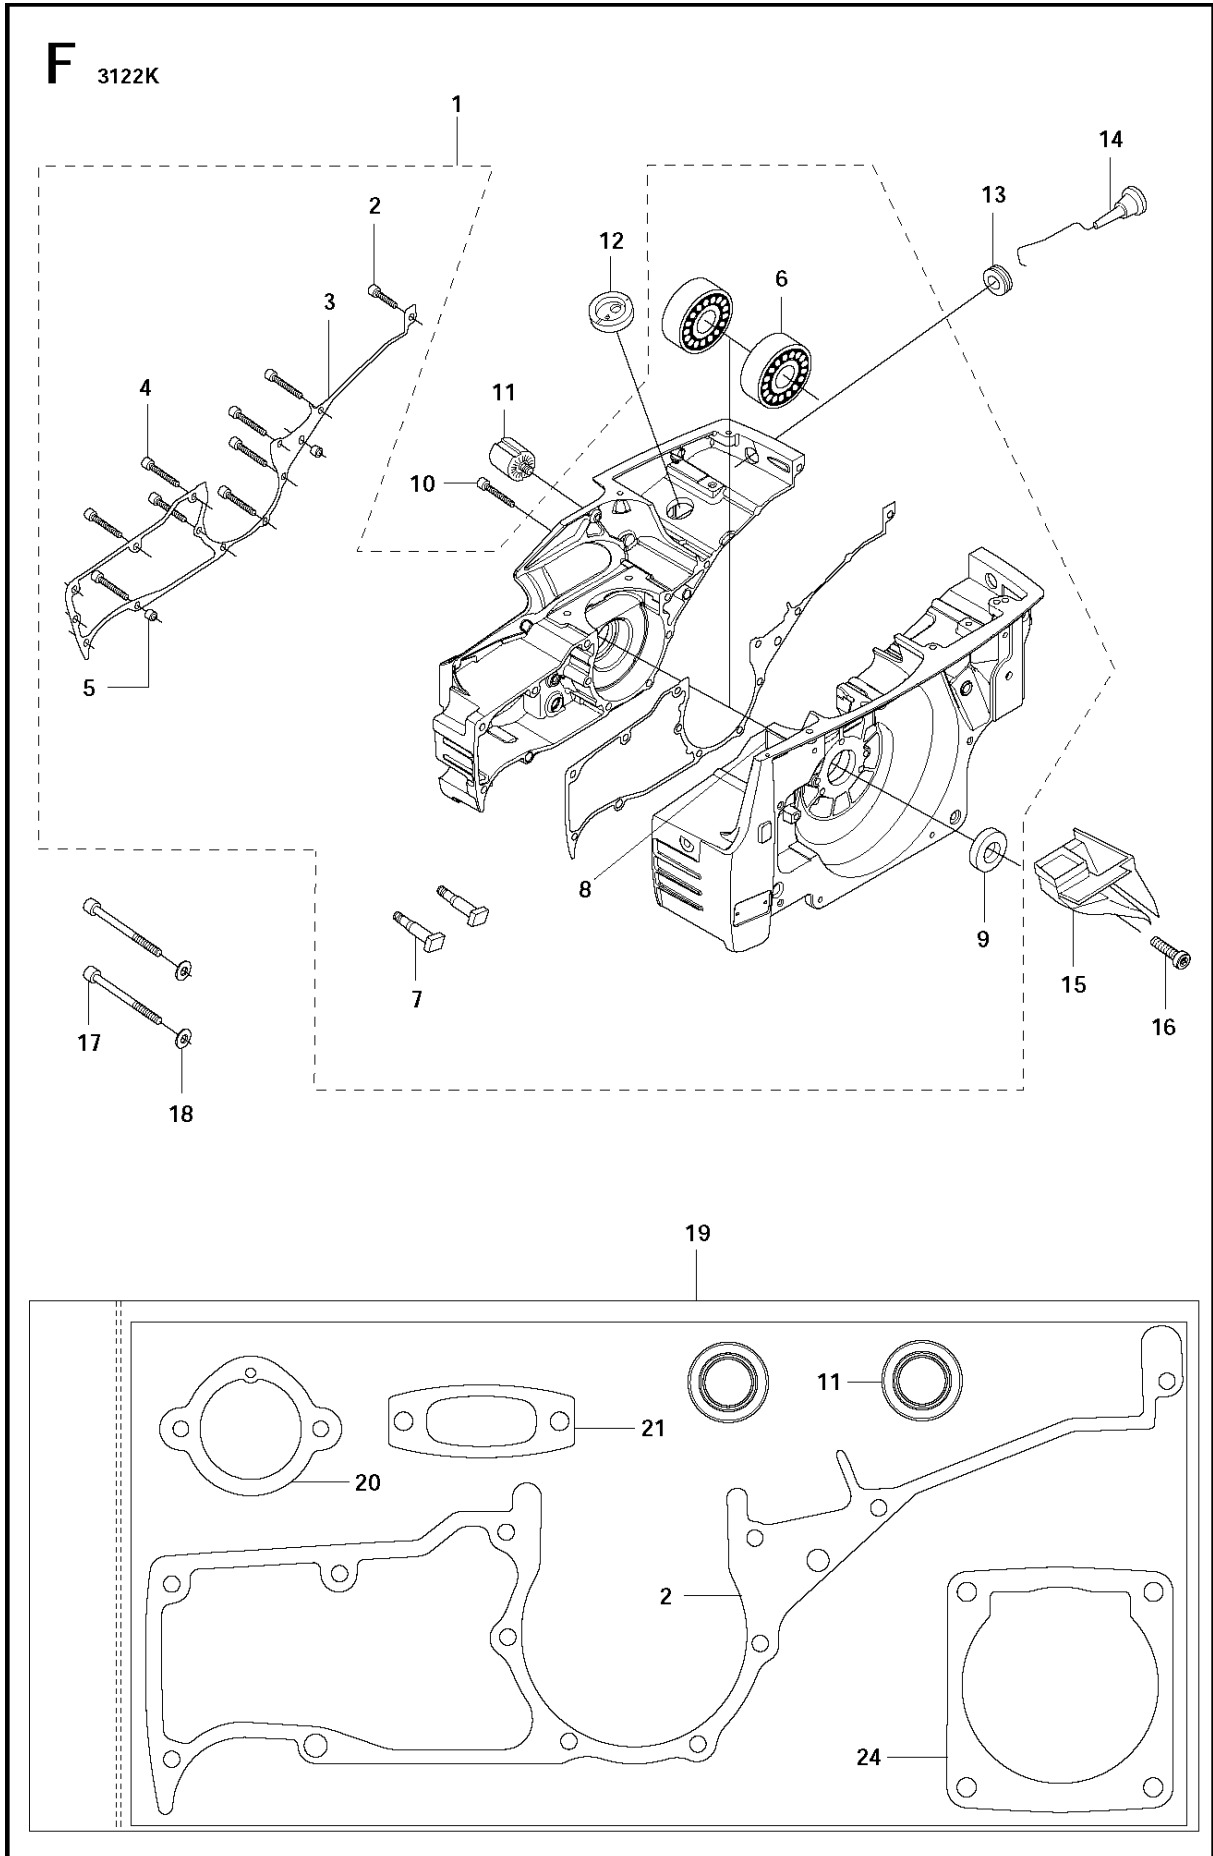

## CLUTCH

3122 K, 2011-07

Ref	Part No	Description	Remark	QTY KIT
1	501 89 63-02	CLUTCH COVER ASSY	Incl. 2 - 6	1
2	501 89 64-01	CLUTCH COVER		1
3	505 26 76-50	DRAW PIECE		1
4	501 24 81-01	LOCK NUT		1
5	503 13 57-01	CHAIN TENSION SCREW		1
6	503 62 42-01	DECAL		1
7	503 14 49-01	CLUTCH ASSY	Incl. 8	1
8	503 14 51-01	CLUTCH SPRING		3
9	506 25 49-03	GEAR WHEEL ASSY	Incl. 10	1
10	503 25 38-01	NEEDLE BEARING		1
11	506 28 59-01	SPACING SLEEVE		1

## CARBURETOR

3122 K, 2011-07

Ref	Part No	Description	Remark	QTY KIT
1	506 25 02-01	BELLOWS		1
2	504 90 94-65	SCREW ITXSCT		2
3	506 24 13-01	INLET BEND		1
4	506 27 43-02	GASKET		1
5	503 28 12-70	CARBURETTOR		1
6	506 28 97-01	FLANGE		1
7	503 14 37-01	SEALING		1
8	506 27 52-02	FLANGE	Incl. 9	1
9	506 31 38-01	INSERT		1
10	503 21 53-20	SCREW ITXSCM		2
11	506 25 46-01	CHISEL GUIDE		1
12	506 25 04-01	SUPPORT		1
13	506 29 24-03	GASKET KIT	Incl. 4, 14 - 17	1
14	503 13 13-05	GASKET		1
15	503 26 02-05	SEALING RING		2
16	503 13 45-01	CRANKCASE		1
17	503 13 46-01	GASKET		1

## CRANKSHAFT

3122 K, 2011-07

Ref	Part No	Description	Remark	QTY KIT
1	577 34 38-01	CRANKSHAFT	Incl. 2 - 3	1
2	503 25 00-02	BALL BEARING		2
3	503 13 29-01	NEEDLE HOLDER		1
4	735 88 06-00	WOODRUFF KEY		1