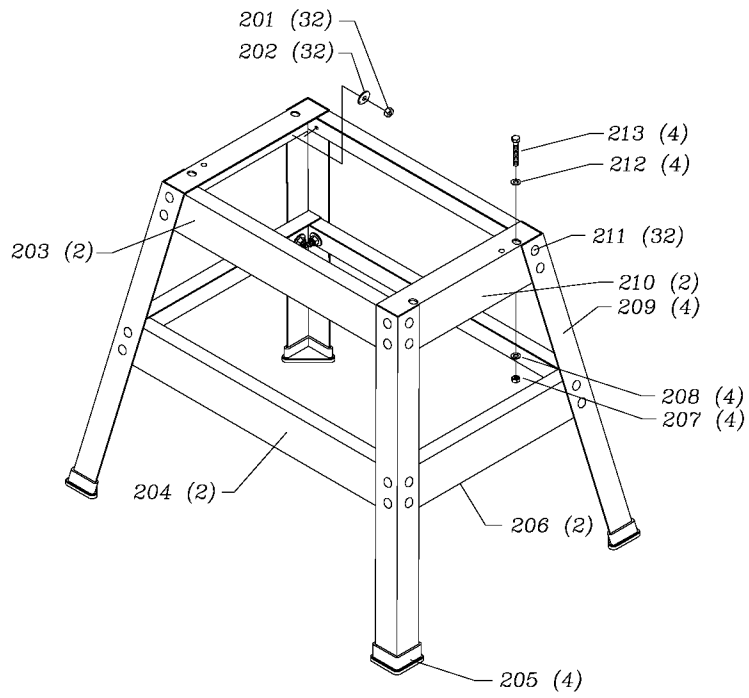

105

AVAILABLE AS ACCESSORIES

31-781 SET OF FOUR SANDING KITS

31-783 1"	31-784 1-1/2"	31-785 2"	31-786 3"
107	112	117	122
109	113	118	123 (2)
110	114	119	124
106	115	120	125
106	111	116	121

89

HARDWARE PACK

AVAILABLE AS AN ACCESSORY

Parts List for 31-780 Type 1

Item Number	Part Number	Description	Qty Required
1	000000-00	No Longer Available	1
1	1342989	ARBOR BOLT	1
2	1347800	3/4 DRUM	1
3	000000-00	No Longer Available	1
4	1347797	SHOULDER BOLT	2
5	5140010-69	WASHER	2
6	1347779	LINK	2
7	1347789	BUSHING	2
8	902341	TABLE	1
9	901041509239	SET SCREW	1
11	1347806	1-1/4 DRUM WASHER	1
12	1347805	1-3/4 DRUM WASHER	1
13	650649	SPINDLE ASSEMBLY	1
14	1344027	LOCK NUT	1
15	1346425	EYE BOLT	1
16	1347823	SPRING	1
17	1346426	GASKET	1
18	1346427	GASKET	1
19	650650	DUST CHUTE	1
20	904010101619	STEEL WASHER	7
21	901020100559	MACHINE SCREW	7
22	902340	DUST BAG	1
23	902012009706	HEX NUT	2
24	1342901	NYLON SCREW	2
25	901041509239	SET SCREW	2
26	1347797	SHOULDER BOLT	2
27	5140010-69	WASHER	2

Parts List for 31-780 Type 1

Item Number	Part Number	Description	Qty Required
28	1347789	BUSHING	2
29	1347790	CAM	2
30	1347783	ROD	1
31	1347784	ROD	1
40	1346424	MOTOR - 1/4HP - 1 PH	1
41	1347792	BUSHING	1
42	1347792	BUSHING	1
43	1347793	BUSHING	2
44	1346423	COIL CORD	1
45	901020100558	MACHINE SCREW	2
46	1347822	BRACKET	1
47	488983-00	LOCK WASHER	4
48	1243395	HEX NUT	4
49	1347788	GEAR	1
50	1310311	ROLL PIN	1
51	1347780	CAM SHAFT	1
52	1347778	WORM	1
53	905010102711	ROLL PIN	1
54	1347814	HOLE PLUG	1
55	1347791	GEAR COVER	1
56	000000-00	No Longer Available	2
57	901020505634	FILL HD SCREW	2
60	488979-00	WIRE NUT	1
61	1346422	POWER CABLE	1
62	894496	WRENCH NON ADJUST	1
63	955030100003	HEX WRENCH	1
70	1087576	SCREW	3