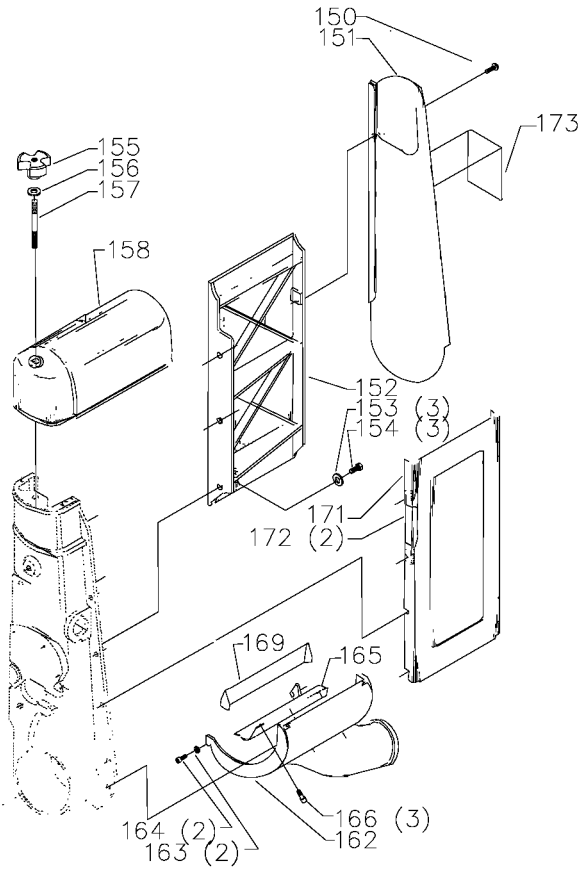

# REPLACEMENT PARTS

## Parts List for 31-731 Type 1

Item Number	Part Number	Description	Qty Required
1	000000-00	No Longer Available	1
1	000000-00	No Longer Available	1
1	902070207176S	BEARING CLOSURE NUT	1
2	905010105085	PIN	2
3	406030710001S	KEY	2
5	920040107273	BEARING	2
6	406031040002S	SPACER	1
7	000000-00	No Longer Available	1
8	406031080001	DRUM SHAFT	1
8	902012817295S	LOCK NUT	1
8	902010201227S	HEX JAM NUT	1
9	406031040002S	SPACER	1
15	406030670001	LEVER	1
16	406030710002	STEEL PIN	1
17	904070105567	FIBRE WASHER	1
18	406031380003S	KNOB	1
19	406034120007S	ADJ. SCREW	1
20	406030490004	FRAME	1
21	951020107822	TILT SCALE	1
22	901064502250S	DRIVE SCREW	3
23	901030100229S	CAP SCREW	7
24	905010102705	ROLL PIN	1
25	418030880001	STOP BLOCK	1
27	000000-00	No Longer Available	1
27	909095	BELT TABLE	1
27	000000-00	No Longer Available	1
27	901064502250S	DRIVE SCREW	2

## Parts List for 31-731 Type 1

Item Number	Part Number	Description	Qty Required
59	000000-00	No Longer Available	1
60	406030790001	SPANNER NUT	1
61	406031040003	SPACERS	1
62	920040205360	BEARING	1
63	000000-00	No Longer Available	1
64	000000-00	No Longer Available	1
65	000000-00	No Longer Available	2
66	420011060003	SHAFT	1
66	904150131047	RET RING	1
66	902010231475	LOCK NUT	1
67	000000-00	No Longer Available	1
68	920040205348	BEARING	1
69	902070307171S	SPEC NUT	1
70	420013540005	BELT GUARD	1
71	901030408015S	CAP SCREW	2
71	904010101620S	WASHER	2
72	41-074	4-1/2IN OD-3/4B PLY	1
73	901041500206	SET SCREW	1
74	49-035	55-3/8 IN OC V-BELT	1
78	000000-00	No Longer Available	1
79	904020201704S	LOCK WASHER	2
80	901010600648S	CAP SCREW	2
81	000000-00	No Longer Available	2
82	000000-00	No Longer Available	1
83	901010600688	CAP SCREW	1
84	901040208670	STOP PIN	1
85	902012012579	SPEC NUT	1