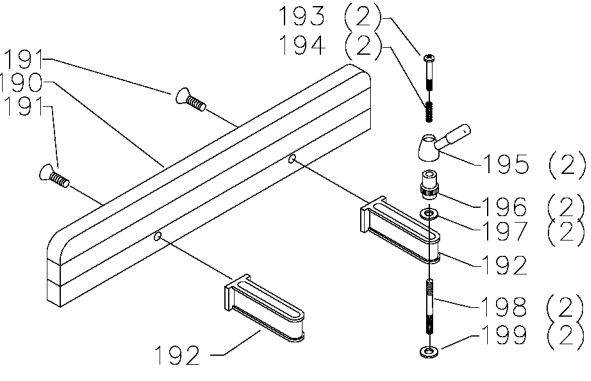

# REPLACEMENT PARTS

## Parts List for 31-731 Type 1

Item Number	Part Number	Description	Qty Required
1	000000-00	No Longer Available	1
1	000000-00	No Longer Available	1
1	902070207176S	BEARING CLOSURE NUT	1
2	905010105085	PIN	2
3	406030710001S	KEY	2
5	920040107273	BEARING	2
6	406031040002S	SPACER	1
7	000000-00	No Longer Available	1
8	406031080001	DRUM SHAFT	1
8	902012817295S	LOCK NUT	1
8	902010201227S	HEX JAM NUT	1
9	406031040002S	SPACER	1
15	406030670001	LEVER	1
16	406030710002	STEEL PIN	1
17	904070105567	FIBRE WASHER	1
18	406031380003S	KNOB	1
19	406034120007S	ADJ. SCREW	1
20	406030490004	FRAME	1
21	951020107822	TILT SCALE	1
22	901064502250S	DRIVE SCREW	3
23	901030100229S	CAP SCREW	7
24	905010102705	ROLL PIN	1
25	418030880001	STOP BLOCK	1
27	000000-00	No Longer Available	1
27	909095	BELT TABLE	1
27	000000-00	No Longer Available	1
27	901064502250S	DRIVE SCREW	2

## Parts List for 31-731 Type 1

Item Number	Part Number	Description	Qty Required
59	000000-00	No Longer Available	1
60	406030790001	SPANNER NUT	1
61	406031040003	SPACERS	1
62	920040205360	BEARING	1
63	000000-00	No Longer Available	1
64	000000-00	No Longer Available	1
65	000000-00	No Longer Available	2
66	420011060003	SHAFT	1
66	904150131047	RET RING	1
66	902010231475	LOCK NUT	1
67	000000-00	No Longer Available	1
68	920040205348	BEARING	1
69	902070307171S	SPEC NUT	1
70	420013540005	BELT GUARD	1
71	901030408015S	CAP SCREW	2
71	904010101620S	WASHER	2
72	41-074	4-1/2IN OD-3/4B PLY	1
73	901041500206	SET SCREW	1
74	49-035	55-3/8 IN OC V-BELT	1
78	000000-00	No Longer Available	1
79	904020201704S	LOCK WASHER	2
80	901010600648S	CAP SCREW	2
81	000000-00	No Longer Available	2
82	000000-00	No Longer Available	1
83	901010600688	CAP SCREW	1
84	901040208670	STOP PIN	1
85	902012012579	SPEC NUT	1