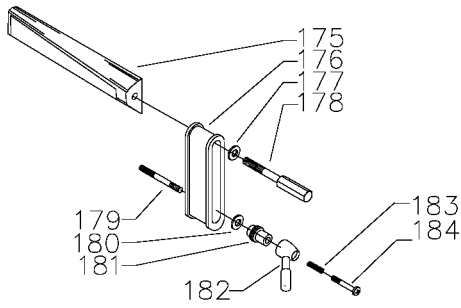

# REPLACEMENT PARTS

## Parts List for 31-731 Type 1

Item Number	Part Number	Description	Qty Required
1	000000-00	No Longer Available	1
1	000000-00	No Longer Available	1
1	902070207176S	BEARING CLOSURE NUT	1
2	905010105085	PIN	2
3	406030710001S	KEY	2
5	920040107273	BEARING	2
6	406031040002S	SPACER	1
7	000000-00	No Longer Available	1
8	406031080001	DRUM SHAFT	1
8	902012817295S	LOCK NUT	1
8	902010201227S	HEX JAM NUT	1
9	406031040002S	SPACER	1
15	406030670001	LEVER	1
16	406030710002	STEEL PIN	1
17	904070105567	FIBRE WASHER	1
18	406031380003S	KNOB	1
19	406034120007S	ADJ. SCREW	1
20	406030490004	FRAME	1
21	951020107822	TILT SCALE	1
22	901064502250S	DRIVE SCREW	3
23	901030100229S	CAP SCREW	7
24	905010102705	ROLL PIN	1
25	418030880001	STOP BLOCK	1
27	000000-00	No Longer Available	1
27	909095	BELT TABLE	1
27	000000-00	No Longer Available	1
27	901064502250S	DRIVE SCREW	2

## Parts List for 31-731 Type 1

Item Number	Part Number	Description	Qty Required
59	000000-00	No Longer Available	1
60	406030790001	SPANNER NUT	1
61	406031040003	SPACERS	1
62	920040205360	BEARING	1
63	000000-00	No Longer Available	1
64	000000-00	No Longer Available	1
65	000000-00	No Longer Available	2
66	420011060003	SHAFT	1
66	904150131047	RET RING	1
66	902010231475	LOCK NUT	1
67	000000-00	No Longer Available	1
68	920040205348	BEARING	1
69	902070307171S	SPEC NUT	1
70	420013540005	BELT GUARD	1
71	901030408015S	CAP SCREW	2
71	904010101620S	WASHER	2
72	41-074	4-1/2IN OD-3/4B PLY	1
73	901041500206	SET SCREW	1
74	49-035	55-3/8 IN OC V-BELT	1
78	000000-00	No Longer Available	1
79	904020201704S	LOCK WASHER	2
80	901010600648S	CAP SCREW	2
81	000000-00	No Longer Available	2
82	000000-00	No Longer Available	1
83	901010600688	CAP SCREW	1
84	901040208670	STOP PIN	1
85	902012012579	SPEC NUT	1