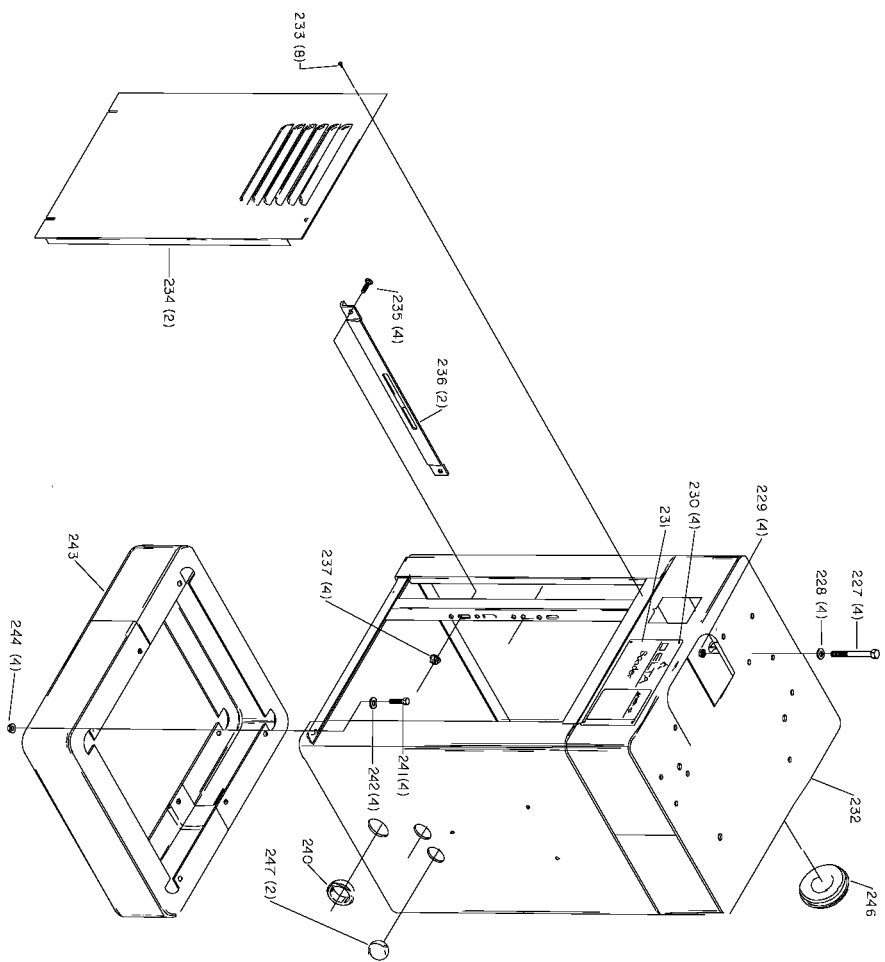

# REPLACEMENT PARTS

## Parts List for 31-731 Type 1

Item Number	Part Number	Description	Qty Required
1	000000-00	No Longer Available	1
1	000000-00	No Longer Available	1
1	902070207176S	BEARING CLOSURE NUT	1
2	905010105085	PIN	2
3	406030710001S	KEY	2
5	920040107273	BEARING	2
6	406031040002S	SPACER	1
7	000000-00	No Longer Available	1
8	406031080001	DRUM SHAFT	1
8	902012817295S	LOCK NUT	1
8	902010201227S	HEX JAM NUT	1
9	406031040002S	SPACER	1
15	406030670001	LEVER	1
16	406030710002	STEEL PIN	1
17	904070105567	FIBRE WASHER	1
18	406031380003S	KNOB	1
19	406034120007S	ADJ. SCREW	1
20	406030490004	FRAME	1
21	951020107822	TILT SCALE	1
22	901064502250S	DRIVE SCREW	3
23	901030100229S	CAP SCREW	7
24	905010102705	ROLL PIN	1
25	418030880001	STOP BLOCK	1
27	000000-00	No Longer Available	1
27	909095	BELT TABLE	1
27	000000-00	No Longer Available	1
27	901064502250S	DRIVE SCREW	2

## Parts List for 31-731 Type 1

Item Number	Part Number	Description	Qty Required
28	000000-00	No Longer Available	1
29	418030550001	KEY	1
30	901020100561S	MACHINE SCREW	1
32	1087397	POINTER	1
33	5140103-81	SET SCREW	2
35	1231522	PIN	2
36	901010600608	CAP SCREW	3
36	904010101620S	WASHER	3
37	406031220002	SPRING	1
38	406031120006	SPECIAL SCREW	1
39	406031110002S	STUD	1
40	000000-00	No Longer Available	1
41	902012012579	SPEC NUT	1
42	424020330005	RATCHET HANDLE	1
45	902020101304	SQUARE NUT	1
46	000000-00	No Longer Available	1
47	406030310001	SLEEVE	1
48	928010213381	COIL SPRING	1
49	000000-00	No Longer Available	1
49	000000-00	No Longer Available	1
50	904100313804	COLLAR	1
51	905010102704	ROLL PIN	1
52	904070115711	FIBER WASHER	1
54	406030200001	FLANGE	1
55	406034380001S	CRANK	1
56	901041900225S	SET SCREW	1
57	919783	SCREW	2