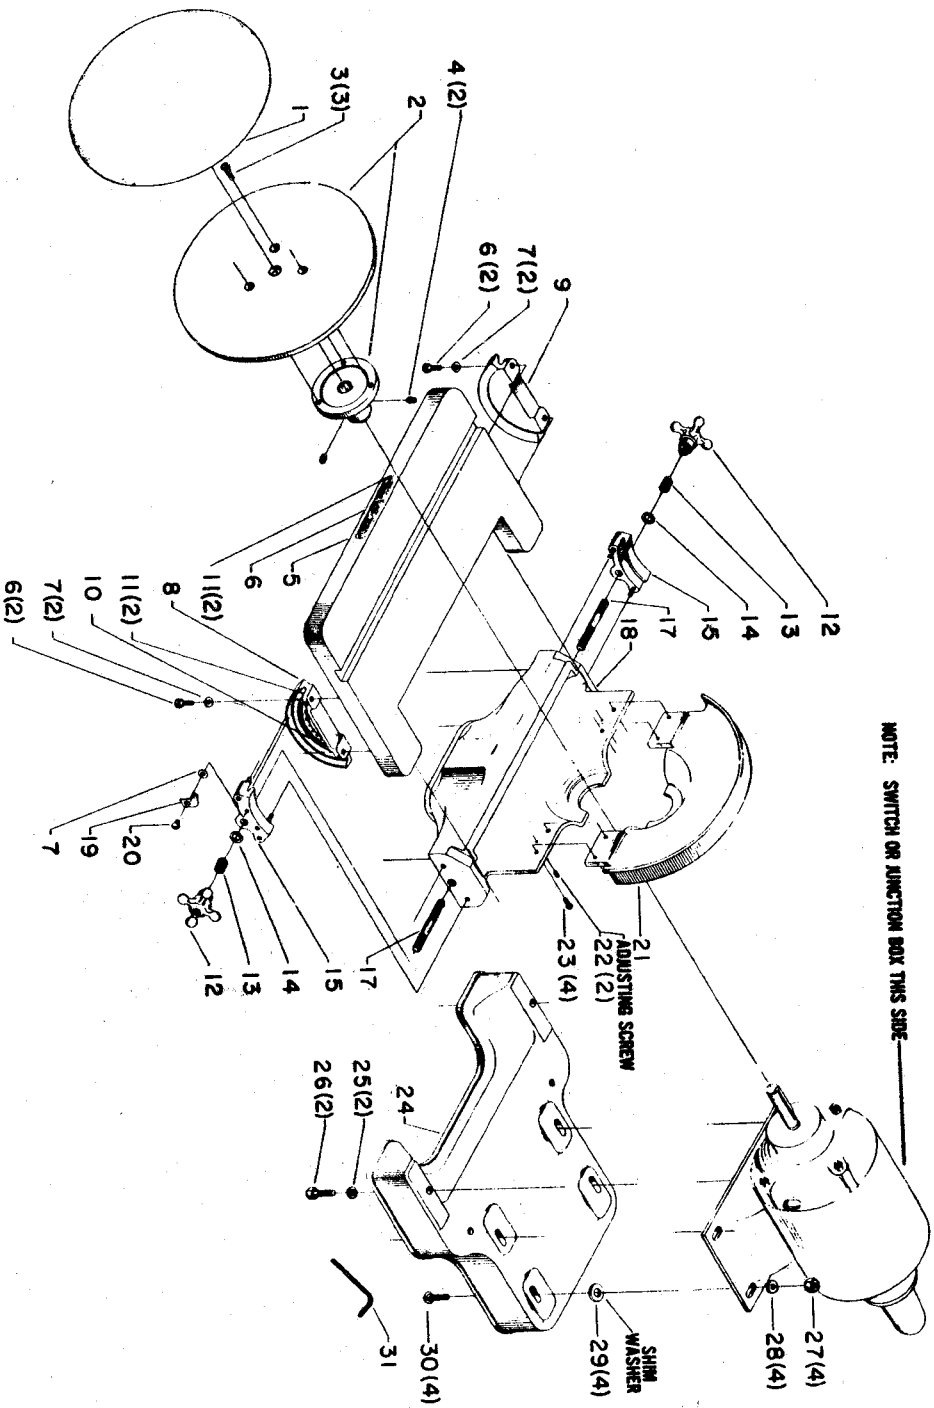

DELTA

1426 AND 31-105 12" DISC FINISHING MACHINE (OLD STYLE)

AFM-5

Revised 7-10-77

Parts List for 31-105 Type 1

Item Number	Part Number	Description	Qty Required
1	000000-00	No Longer Available	1
1	000000-00	No Longer Available	1
2	31-034	DISC ASSY	1
3	901030300761	SCREW	3
4	901041500206	SET SCREW	2
5	909075	DISK TABLE	1
6	901010600612S	CAP SCREW	4
7	5140010-69	WASHER	4
8	000000-00	No Longer Available	1
9	000000-00	No Longer Available	1
10	951020107820	TILT SCALE	1
11	901064502252	DRIVE SCREW	4
12	000000-00	No Longer Available	1
13	928010214125	SPRING	1
14	904010312925	SPEC WASHER	1
15	910984	CLAMP	1
17	420011110003	STUD	1
18	416020540002	TABLE SUPPORT	1
19	402050755001	POINTER	1
20	901020100502	MACHINE SCREW	1
21	000000-00	No Longer Available	1
22	901041213603	SCREW	2
23	000000-00	No Longer Available	4
25	904020201704S	LOCK WASHER	2
26	901010600642	CAP SCREW	2
27	902010101300S	HEX NUT	4
28	904010101604S	STEEL WASHER	4

Parts List for 31-105 Type 1

Item Number	Part Number	Description	Qty Required
29	904100312097S	SPECIAL WASHER	4
30	000000-00	No Longer Available	4