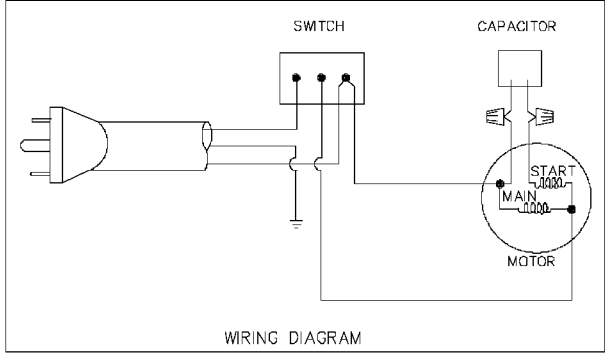

76
HARDWARE PACK

Parts List for 31-080 Type 1

Item Number	Part Number	Description	Qty Required
1	902346	KNOB	1
2	488822-00	FLAT WASHER	1
3	1341626	COVER	1
4	902741	WARNING LABEL	1
5	000000-00	No Longer Available	1
7	1246196	EXT RET RING	1
8	1341629	PULLEY	1
8	000000-00	No Longer Available	1
9	1341669	COVER	1
10	1243339	SCREW	1
11	491834-00	ROTATION LABEL	1
12	1246196	EXT RET RING	1
13	1341629	PULLEY	1
14	000000-00	No Longer Available	1
15	000000-00	No Longer Available	1
16	1341632	SPRING	1
17	1246102	FL. WASHER	1
18	1341652	RETAINING RING	1
19	1310310	ROLL PIN	1
20	000000-00	No Longer Available	1
21	902348	KNOB ASSY	1
21	902348	KNOB ASSY	1
22	000000-00	No Longer Available	1
23	000000-00	No Longer Available	1
24	1341637	SCREW	1
25	1341640	SPRING	1
26	1341441	SCREW	2

Parts List for 31-080 Type 1

Item Number	Part Number	Description	Qty Required
27	904010101604S	STEEL WASHER	2
28	000000-00	No Longer Available	1
29	1341996	NUT	1
30	1243321	SCREW	1
31	1341628	PULLEY	1
32	1246017	CAP SCREW	1
33	1246161	SET SCREW	1
34	1341644	TABLE	1
35	488822-00	FLAT WASHER	1
36	1341647	SPACER	1
37	000000-00	No Longer Available	1
38	1340657	COIL SPRING	1
39	1340658	SPECIAL SCREW	1
40	1246135	SCREW	3
41	000000-00	No Longer Available	1
43	1320151	SWITCH	1
44	000000-00	No Longer Available	2
45	1340667	SWITCH GUARD	1
46	1341648	SWITCH BOX	1
46	000000-00	No Longer Available	1
47	1340645	CAPACITOR	1
47	488979-00	WIRE NUT	2
48	000000-00	No Longer Available	1
49	1340648	SCREW	6
50	1320130	STRAIN RELIEF	1
51	000000-00	No Longer Available	1
52	901061217383	SCREW	2