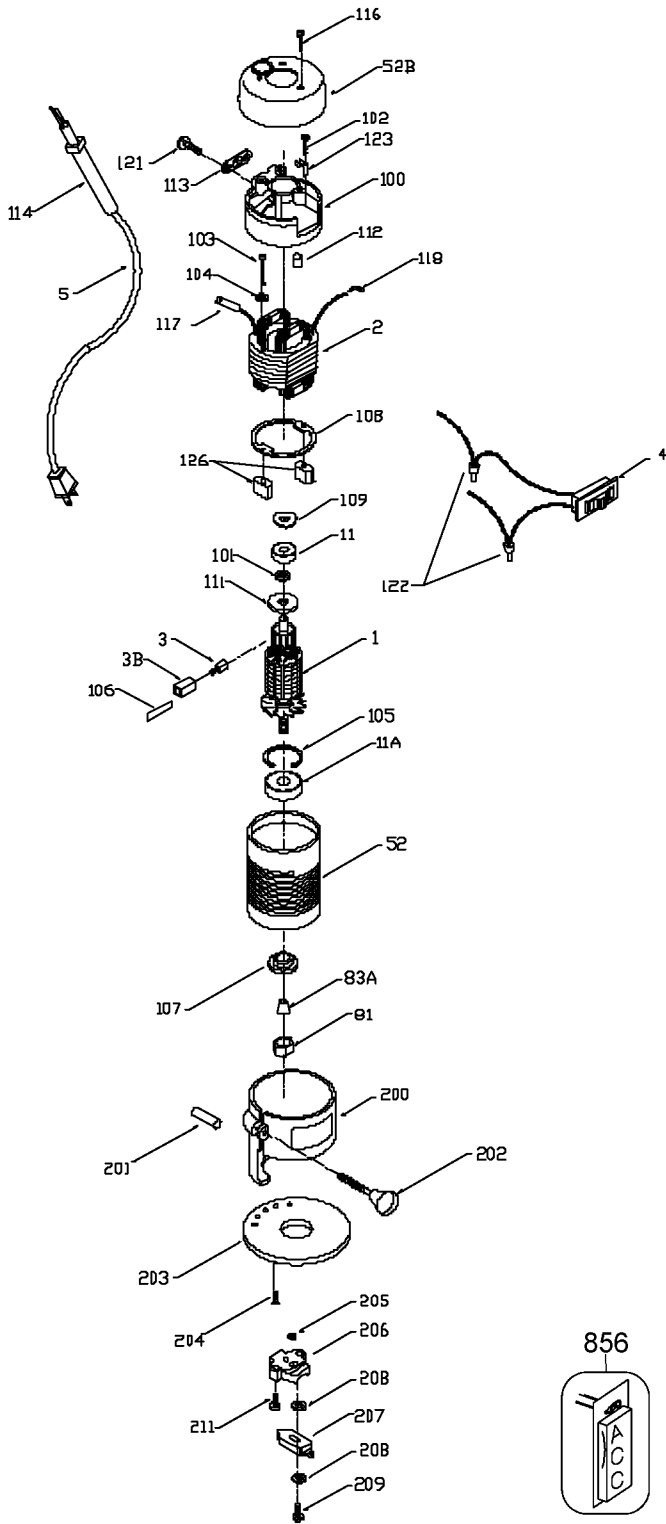

# PORTER-CABLE LAMINATE TRIMMER

WARNING: Electrical repairs should only be attempted by trained repairmen. Contact the nearest Porter-Cable Service Center or other

3091  
3092

## Parts List for 3092 Type 2

Item Number	Part Number	Description	Qty Required
1	883524	ARMATURE	1
1	000000-00	No Longer Available	1
1	901706	FAN	1
1	000000-00	No Longer Available	1
2	681036	FIELD 115V	1
3	850842	BRUSH	2
3	849326	BRUSH HOLDER	2
4	911374	SWITCH	1
5	330072-98	CORD/8FT/18-2SJ	1
11	000000-00	No Longer Available	1
11	855284	BEARING	3
11	874538SV	BALL BEARING	3
52	683060	MOTOR HOUSING	1
52	699634	CAP	1
81	691257	NUT COLLET	1
83	684718	COLLET	1
100	684228	MOTOR BRACKET	1
101	849328	SPACER	1
102	681472	SCREW	10
103	000000-00	No Longer Available	10
104	802430	LOCKWASHER	10
104	879716	O RING	10
105	802302	RING	10
106	692344	INSULATOR	1
107	849826	RETAINER	10
108	000000-00	No Longer Available	1
109	842610	SPRING-PRELOAD	10

## Parts List for 3092 Type 2

Item Number	Part Number	Description	Qty Required
111	000000-00	No Longer Available	1
112	695936	PLUG-RUBBER	1
113	000000-00	No Longer Available	1
114	901266	STRAIN RELIEVER	1
116	876384	SCREW	10
117	845757	SLEEVE	1
118	845946	TERMINAL	1
121	860715	SCREW	10
122	846249	NUT	10
123	852452	CLIP	2
126	810643	RETAINER	10
856	683875	WRENCH OPEN END	1
856	683875	WRENCH OPEN END	1