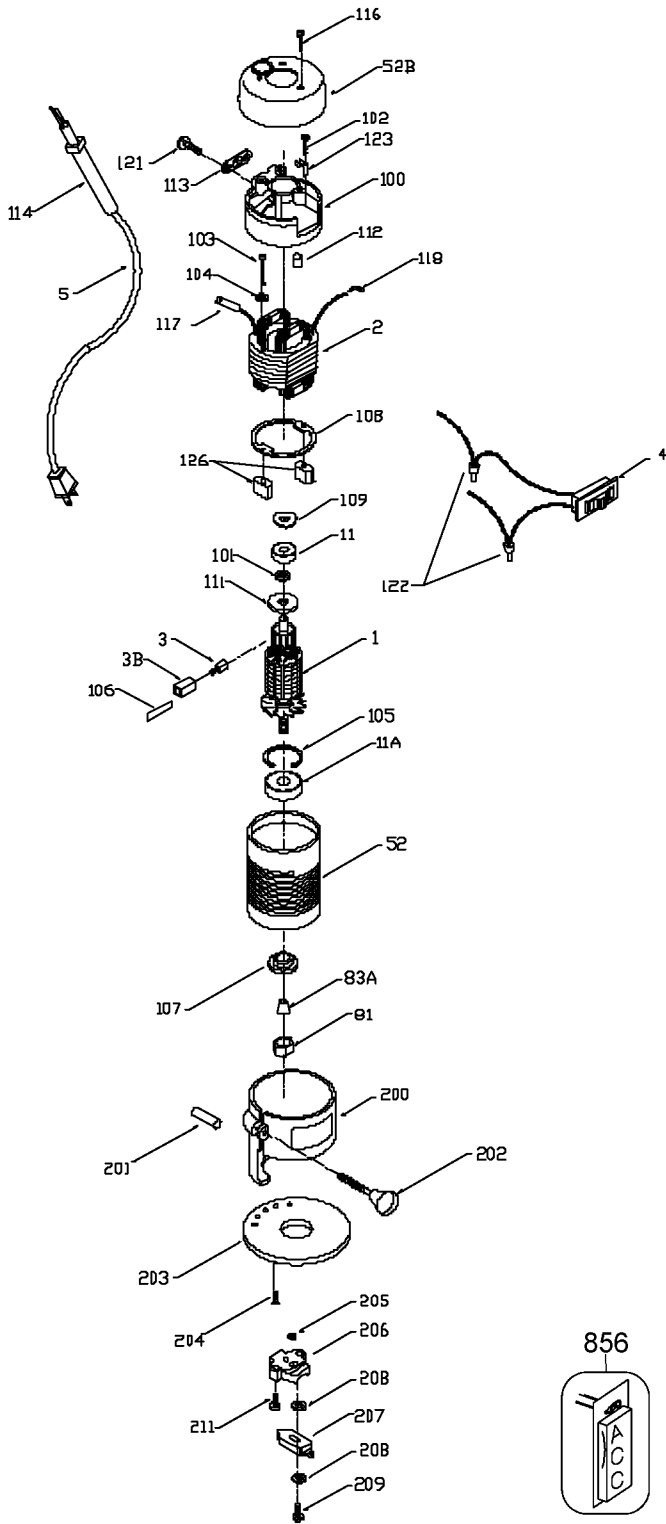

PORTER-CABLE LAMINATE TRIMMER

WARNING: Electrical repairs should only be attempted by trained repairmen. Contact the nearest Porter-Cable Service Center or other

3091
3092

Parts List for 3092 Type 1

Item Number	Part Number	Description	Qty Required
1	883524	ARMATURE	1
1	000000-00	No Longer Available	1
1	901706	FAN	1
1	000000-00	No Longer Available	1
2	681036	FIELD 115V	1
3	850842	BRUSH	2
3	849326	BRUSH HOLDER	2
4	911374	SWITCH	1
5	330072-98	CORD/8FT/18-2SJ	1
11	000000-00	No Longer Available	1
11	855284	BEARING	3
11	874538SV	BALL BEARING	3
52	683060	MOTOR HOUSING	1
52	699634	CAP	1
81	691257	NUT COLLET	1
83	684718	COLLET	1
100	684228	MOTOR BRACKET	1
101	849328	SPACER	1
102	681472	SCREW	10
103	000000-00	No Longer Available	10
104	802430	LOCKWASHER	10
104	879716	O RING	10
105	802302	RING	10
106	692344	INSULATOR	1
107	849826	RETAINER	10
108	000000-00	No Longer Available	1
109	842610	SPRING-PRELOAD	10

Parts List for 3092 Type 1

Item Number	Part Number	Description	Qty Required
111	000000-00	No Longer Available	1
112	695936	PLUG-RUBBER	1
113	000000-00	No Longer Available	1
114	901266	STRAIN RELIEVER	1
116	876384	SCREW	10
117	845757	SLEEVE	1
118	845946	TERMINAL	1
121	860715	SCREW	10
122	846249	NUT	10
123	852452	CLIP	1
126	810643	RETAINER	10
856	683875	WRENCH OPEN END	1
856	683875	WRENCH OPEN END	1