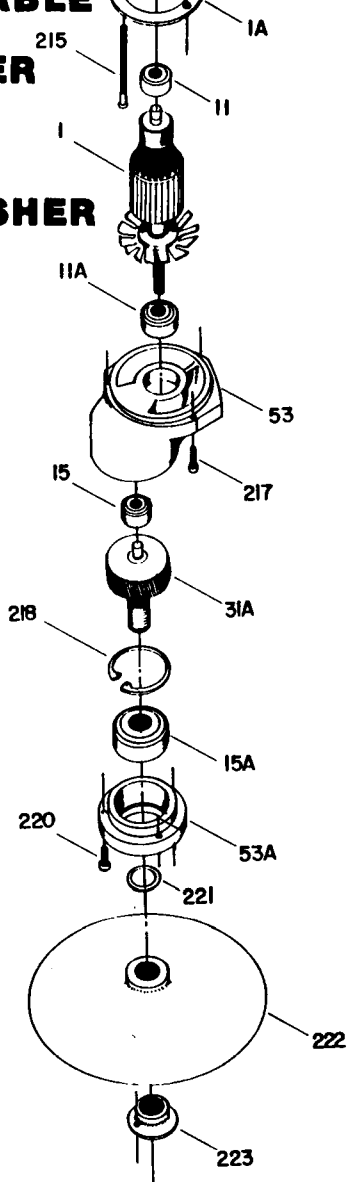

WARNING! Electrical repairs should only be attempted by trained repairmen. Contact the nearest Porter-Cable Service center or other competent repair center.

PORTER-CABLE DISC SANDER AND DISC POLISHER

Parts List for 304 Type 1

Item Number	Part Number	Description	Qty Required
1	000000-00	No Longer Available	1
1	000000-00	No Longer Available	1
2	000000-00	No Longer Available	1
3	000000-00	No Longer Available	2
3	802173	BRUSH	2
3	801251	CAP	2
3	682275	BRUSH HOLDER	2
3	803745	WASHER	2
4	802441	SWITCH	1
5	875863	CORD	1
5	000000-00	No Longer Available	1
11	330003-85	BEARING	1
11	886333SV	BALL BEARING	1
15	855284	BEARING	1
15	838028SV	BEARING	1
31	000000-00	No Longer Available	1
52	000000-00	No Longer Available	1
53	000000-00	No Longer Available	1
53	000000-00	No Longer Available	1
210	802211	WASHER	2
212	000000-00	No Longer Available	1
212	000000-00	No Longer Available	1
212	695055	INSERT HANDLE	1
212	000000-00	No Longer Available	1
213	801423	SLEEVE	1
214	000000-00	No Longer Available	1
215	000000-00	No Longer Available	2

Parts List for 304 Type 1

Item Number	Part Number	Description	Qty Required
215	000000-00	No Longer Available	2
216	000000-00	No Longer Available	2
217	892171	SCREW	10
218	046934-00	RING	1
220	802207	SCREW	10
221	802223	WASHER	10
222	842321	BACK-UP PAD 304/305	1
223	000000-00	No Longer Available	1
224	682063	CONNECTOR VS	1
856	802210	WRENCH HEX(304/126)	1
856	886041	SPANNER WRENCH	1
856	803106	LEAD	1
856	801946	LUBE	1