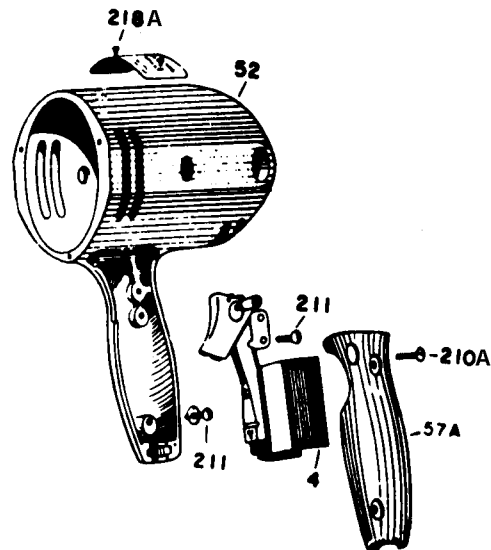

WARNING! Electrical repairs should only be attempted by trained repairmen. Contact the nearest Porter-Cable Service center or other competent repair center.

PORTER-CABLE DISC SANDER AND DISC POLISHER

Parts List for 304 Type 1

Item Number	Part Number	Description	Qty Required
1	000000-00	No Longer Available	1
1	000000-00	No Longer Available	1
2	000000-00	No Longer Available	1
3	000000-00	No Longer Available	2
3	802173	BRUSH	2
3	801251	CAP	2
3	682275	BRUSH HOLDER	2
3	803745	WASHER	2
4	802441	SWITCH	1
5	875863	CORD	1
5	000000-00	No Longer Available	1
11	330003-85	BEARING	1
11	886333SV	BALL BEARING	1
15	855284	BEARING	1
15	838028SV	BEARING	1
31	000000-00	No Longer Available	1
52	000000-00	No Longer Available	1
53	000000-00	No Longer Available	1
53	000000-00	No Longer Available	1
210	802211	WASHER	2
212	000000-00	No Longer Available	1
212	000000-00	No Longer Available	1
212	695055	INSERT HANDLE	1
212	000000-00	No Longer Available	1
213	801423	SLEEVE	1
214	000000-00	No Longer Available	1
215	000000-00	No Longer Available	2

Parts List for 304 Type 1

Item Number	Part Number	Description	Qty Required
215	000000-00	No Longer Available	2
216	000000-00	No Longer Available	2
217	892171	SCREW	10
218	046934-00	RING	1
220	802207	SCREW	10
221	802223	WASHER	10
222	842321	BACK-UP PAD 304/305	1
223	000000-00	No Longer Available	1
224	682063	CONNECTOR VS	1
856	802210	WRENCH HEX(304/126)	1
856	886041	SPANNER WRENCH	1
856	803106	LEAD	1
856	801946	LUBE	1