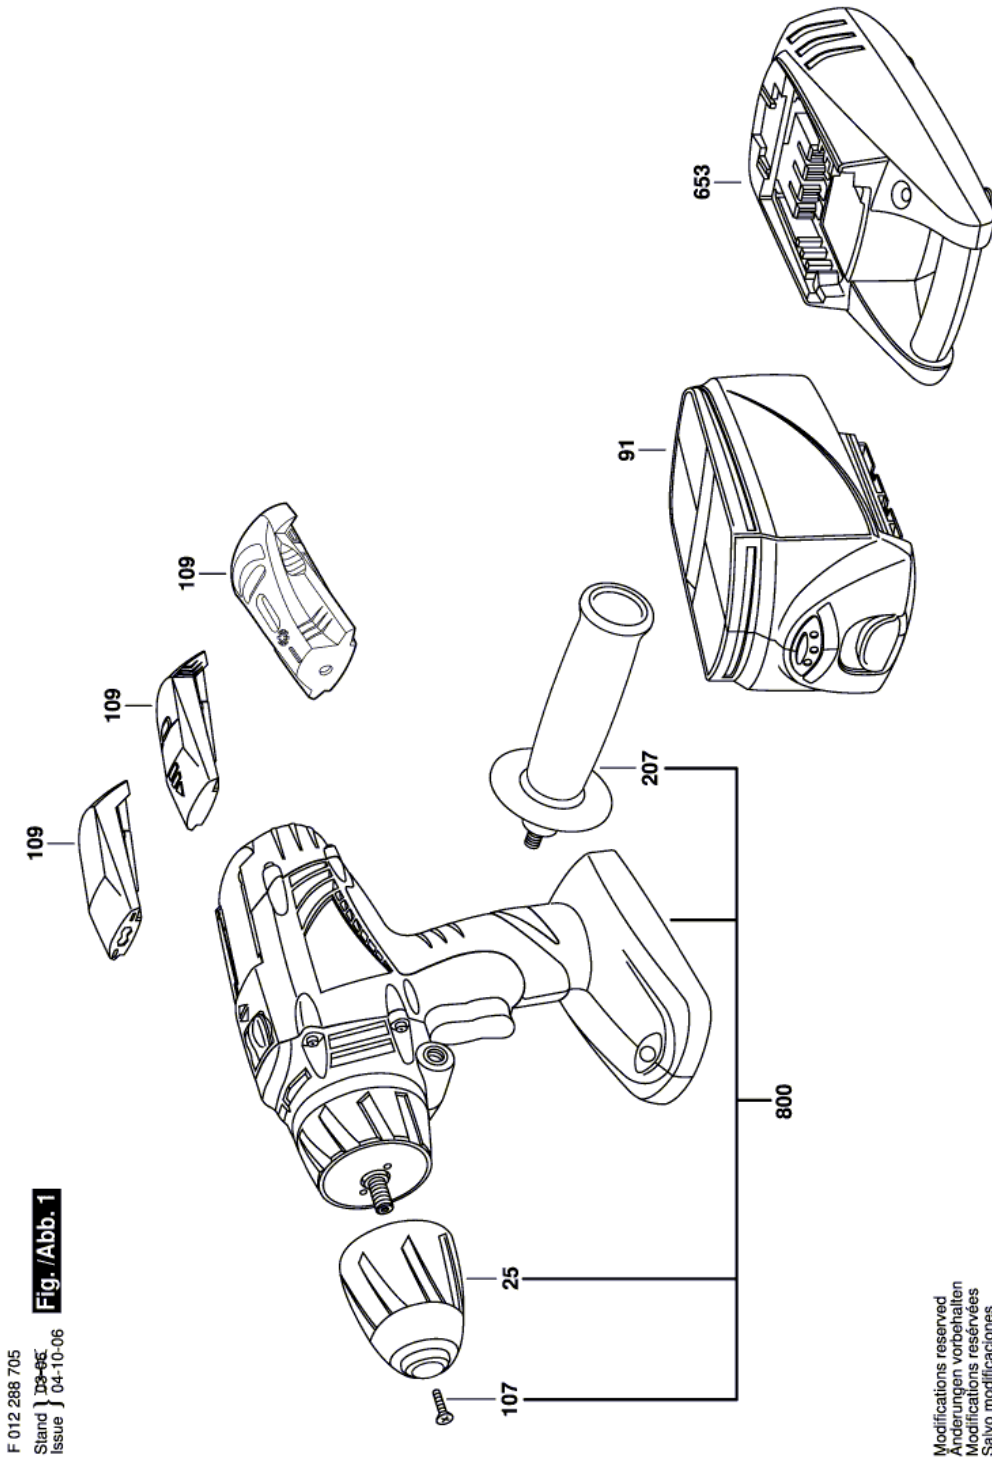

03.08.2015 |

Cordless Drill Driver - F 012 288 708 - 2887 B4

Item	Part Number	Description	Illustration	Price	Quantity	Price Group
25	2 610 920 203	Keyless Chuck	1	-,-	1	33
91	2 607 335 545	Slide-In Accu Package 18V, 1,2Ah, NiCd	1	-,-	1	44
107	2 609 110 721	Countersunk-Head Screw M5x20	1	-,-	1	11
109	2 609 100 190	Bit holder	1	-,-	1	16
109	2 610 916 434	Metal Detector	1	-,-	1	35
109	2 610 924 445	Spirit Level	1	-,-	1	-
207	2 609 100 228	Handle	1	-,-	1	21
653	1 619 X07 585	Charger 120/18V, NiCd	1	-,-	1	-
800	2 610 920 584	Cordless Screw Driver 18V	1	-,-	1	-

Illustration - Type E

Information subject to change without further notice.