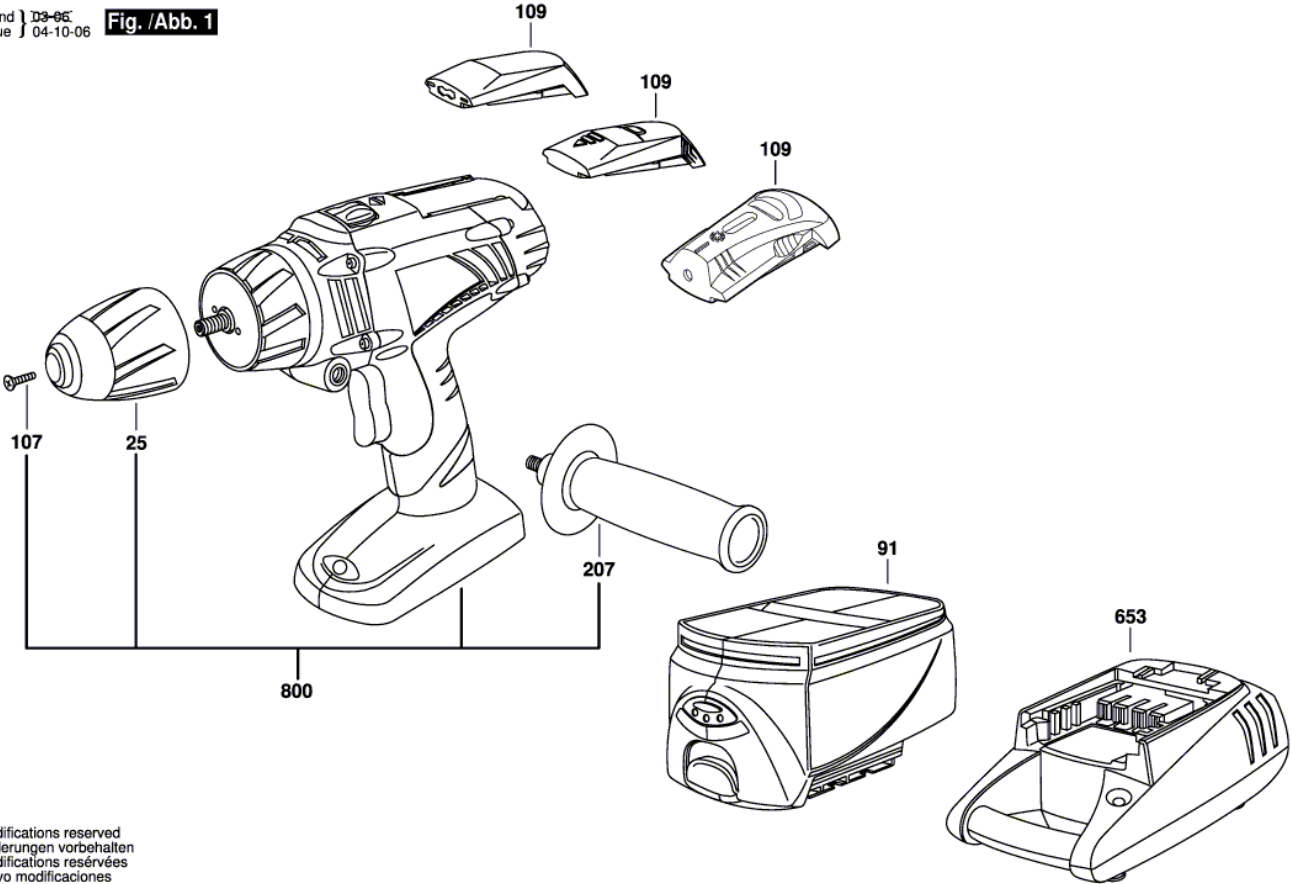

F 012 288 705
Stand | 03-06
Issue | 04-10-06

Fig. / Abb. 1

Pos.	Part Number	Description	Pos.	Part Number	Description
91	2 607 335 545	Accumulator Battery			
107	2 609 110 721	Countersunk-Head Screw			
109	2 610 924 433	Spirit Level