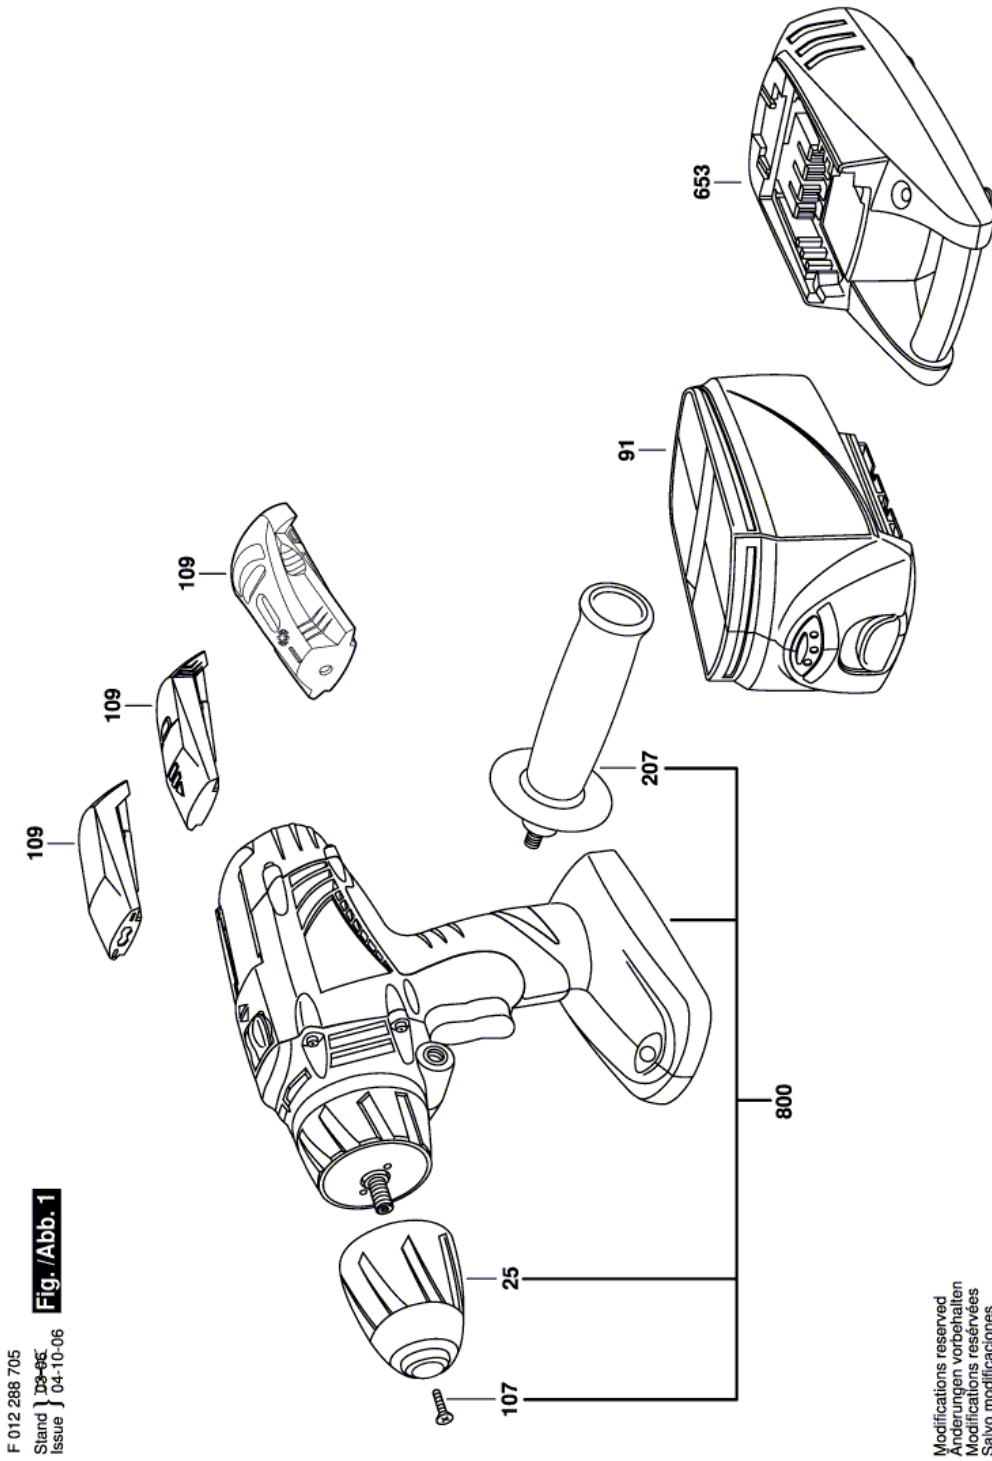

03.08.2015 |

Cordless Screw Driver - F 012 288 700 - 2887-B0

Item	Part Number	Description	Illustration	Price	Quantity	Price Group
25	2 610 920 203	Keyless Chuck	1	-,-	1	33
91	2 607 335 545	Slide-In Accu Package 18V, 1,2Ah, NiCd	1	-,-	1	44
107	2 609 110 721	Countersunk-Head Screw M5x20	1	-,-	1	11
109	2 609 100 190	Bit holder	1	-,-	1	16
109	2 610 916 434	Metal Detector	1	-,-	1	35
109	2 610 924 433	Spirit Level	1	-,-	1	-
207	2 609 100 228	Handle	1	-,-	1	21
653	1 619 X07 585	Charger 120/18V, NiCd	1	-,-	1	-
800	2 610 920 584	Cordless Screw Driver 18V	1	-,-	1	-

Illustration - Type E

F 012 288 705
Stand } D3-66
Issue } 04-10-06 **Fig./Abb. 1**

Modifications reserved
Änderungen vorbehalten
Modificacions reservées
Salvo modificaciones

Information subject to change without further notice.