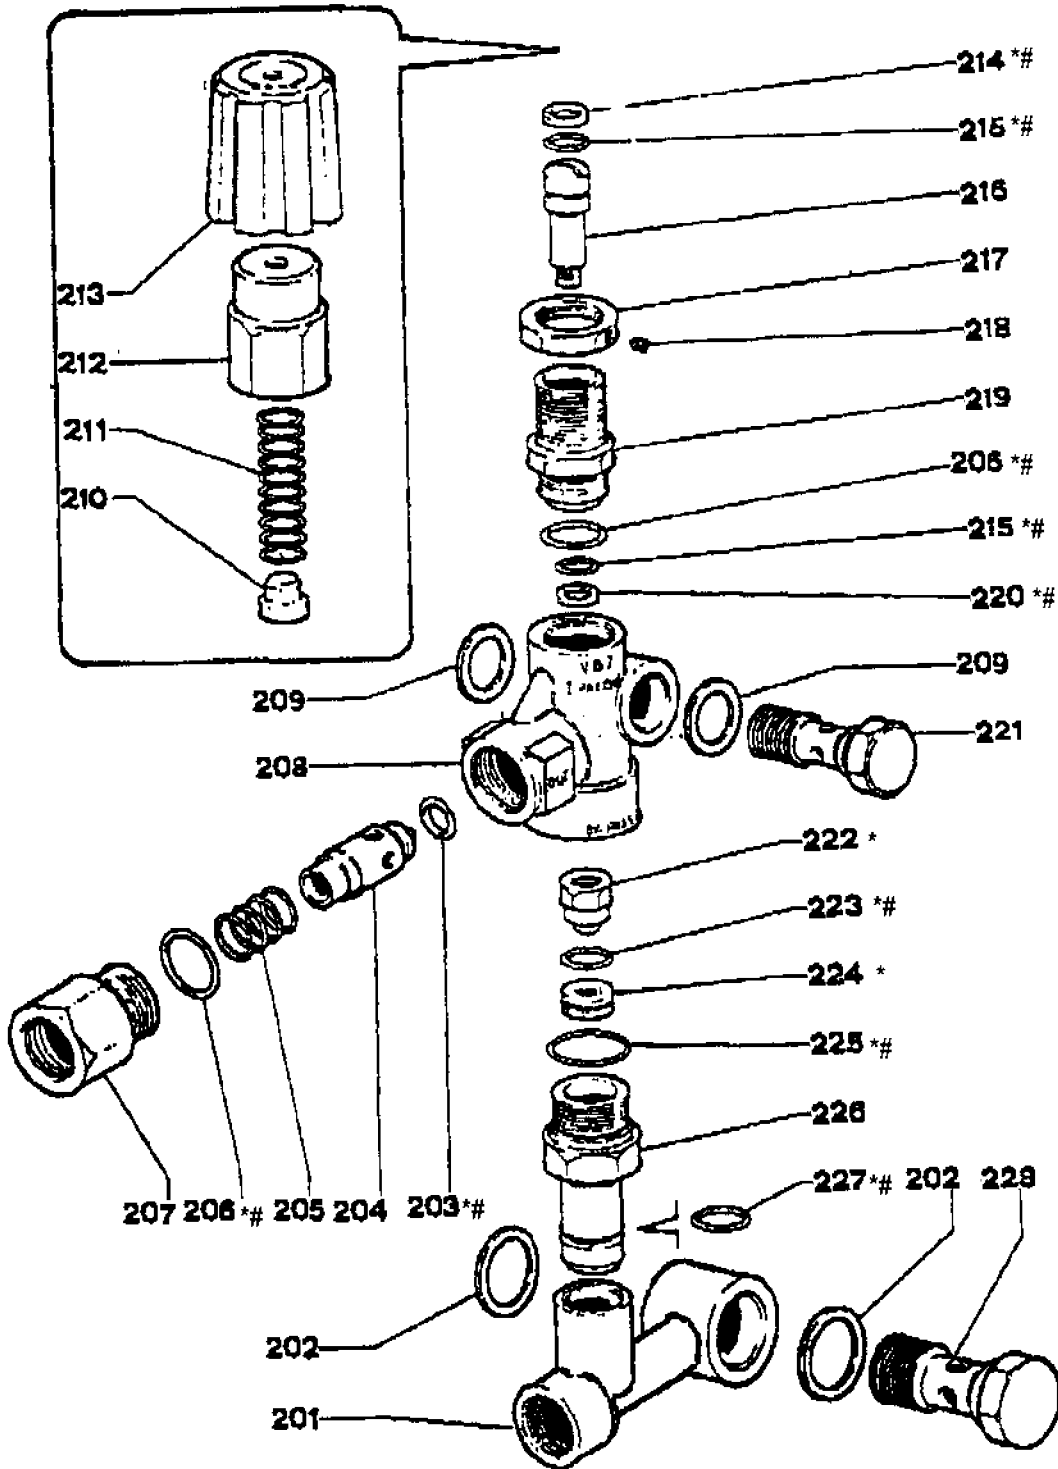

GI22995A - GIANT UNLOADER