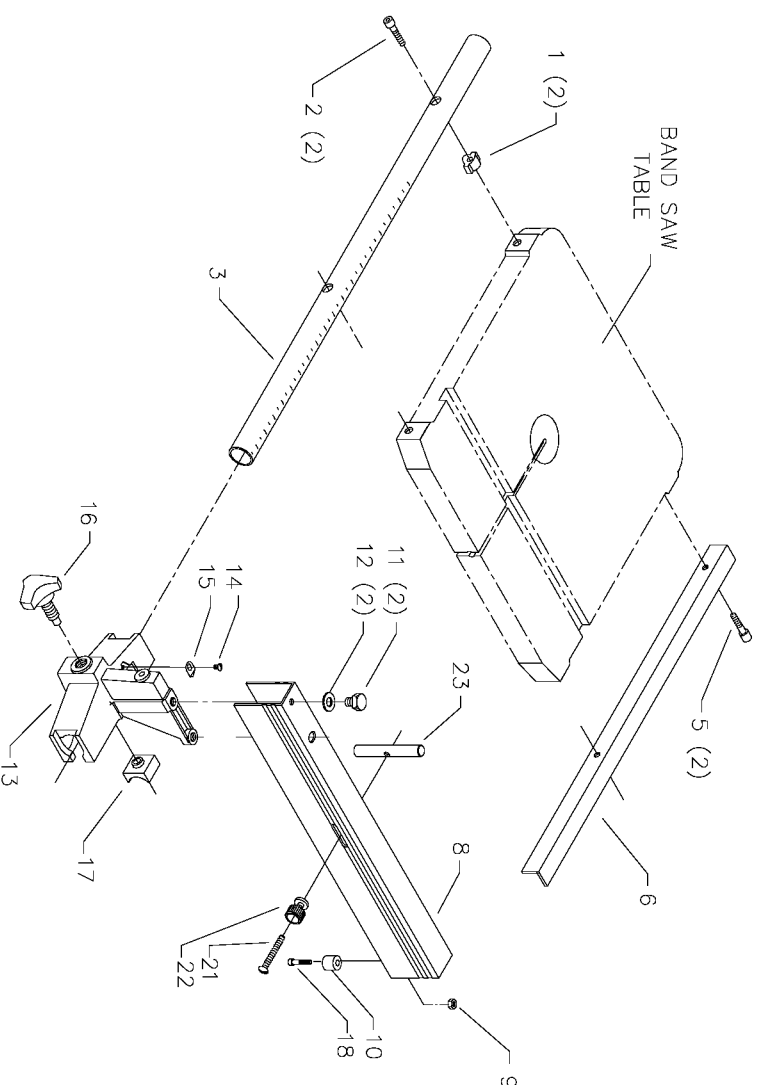

**28-856 & 28-858
12 & 24" BAND
SAW RIP FENCE**

A371

DATE: 08-14-03

Parts List for 28-858 Type 1

Item Number	Part Number	Description	Qty Required
1	422161040009S	SPACER	2
2	901030131767S	SCREW	2
3	426020550007S	FRONT GUIDE RAIL 24	1
5	901030108082S	SCREW	2
6	426020550008S	REAR GUIDE RAIL 24	1
8	426020430003S	FENCE	1
9	902011331529S	1/4-20 FLANGED NUT	1
10	426020840002S	SLIDE POST	1
11	901010600677	CAP SCREW	2
12	904010101615	STEEL WASHER	2
13	422160100006S	BLOCK	1
14	491948-00	SCREW	1
15	951010107802S	POINTER	1
16	1087531S	KNOB	1
17	1087212S	CLAMP	1
18	901030103309S	CAP SCREW	1
21	901021231785S	SCREW	1
22	931020103622S	HAND KNOB	1
23	426021110008S	STUD	1