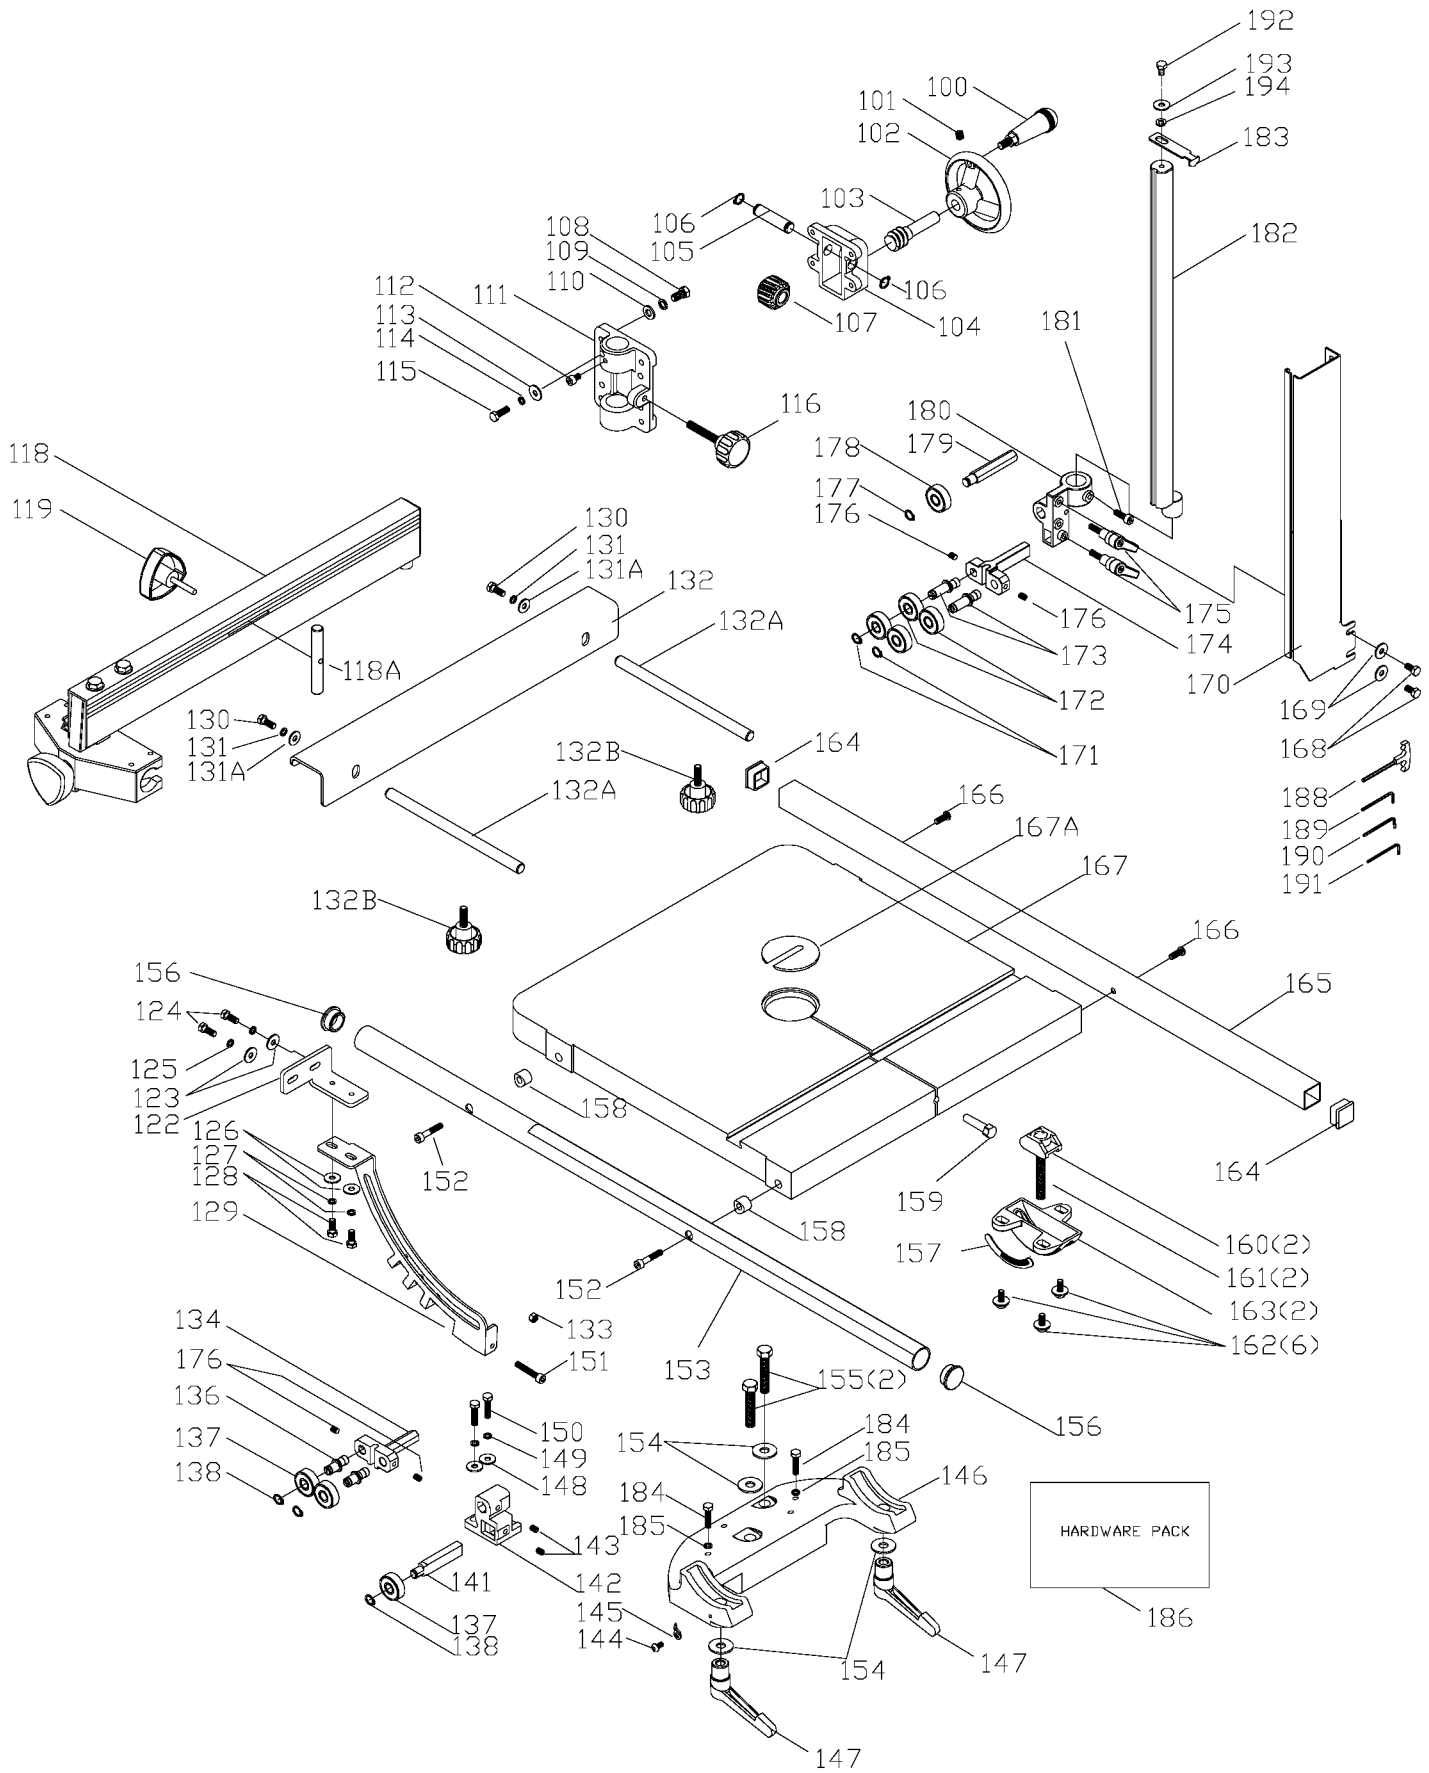

28-682 18" BAND SAW

BS-10A

PART NO. 912015

Date: 01-19-05

Copyright© 2005 Delta Machinery

NOTE: PARTS IN DOTTED LINES ARE NOT SERVICEABLE.

Parts List for 28-682 Type 1

Item Number	Part Number	Description	Qty Required
1	1237393	TENSION LABEL	1
2	912454	HANDLE	1
3	912455	WASHER	1
4	912459	SPRING	1
4	912576	POINTER	1
5	1352277S	SQUARE NUT	1
6	912460	BRACKET	1
7	912461	SCREW	1
8	912463	BEARING	1
9	912465	WHEEL	1
10	912466	TIRE	1
11	912464	C-RING	2
12	912463	BEARING	1
13	1313047	NUT	1
14	912467	GUARD	1
15	912468	PIN	1
16	1237318	SPEED CHART	1
17	912256	NAME PLATE	1
17	912496	WARNING LABEL	1
18	1350284S	HEX NUT	1
19	901030100229S	CAP SCREW	1
20	912469	GUARD	1
22	902010209101	JAM NUT	1
23	912563	WASHER	1
24	912466	TIRE	1
25	912471	WHEEL	1
26	912473	PULLEY	1

Parts List for 28-682 Type 1

Item Number	Part Number	Description	Qty Required
27	912472	BELT	1
28	912474	SHAFT	1
29	901041419152	SCREW	1
30	912475	SHAFT	1
31	912476	KEY	1
32	912502	BEARING	1
33	1350409S	HEX NUT	1
34	901010600607S	SCREW	1
35	912462	NUT	1
36	912477	WASHER	1
37	000000-00	No Longer Available	1
38	1235059	SCREW	2
39	A14659	SWITCH	1
41	912564	SCREW	1
41	491958-00	LOCK WASHER	1
42	902011201216	HEX NUT	1
43	1350409S	HEX NUT	1
44	912517	KNOB	1
45	1237328	SCALE	1
46	912523	RETAINER	1
47	912521	CORD	1
48	912524	KNOB	1
49	A07599	SCREW	1
49	1347433	WARNING LABEL	1
50	912561	SCREW	3
50	1320211	PLATE	1
51	912567	WRENCH HOLDER	1