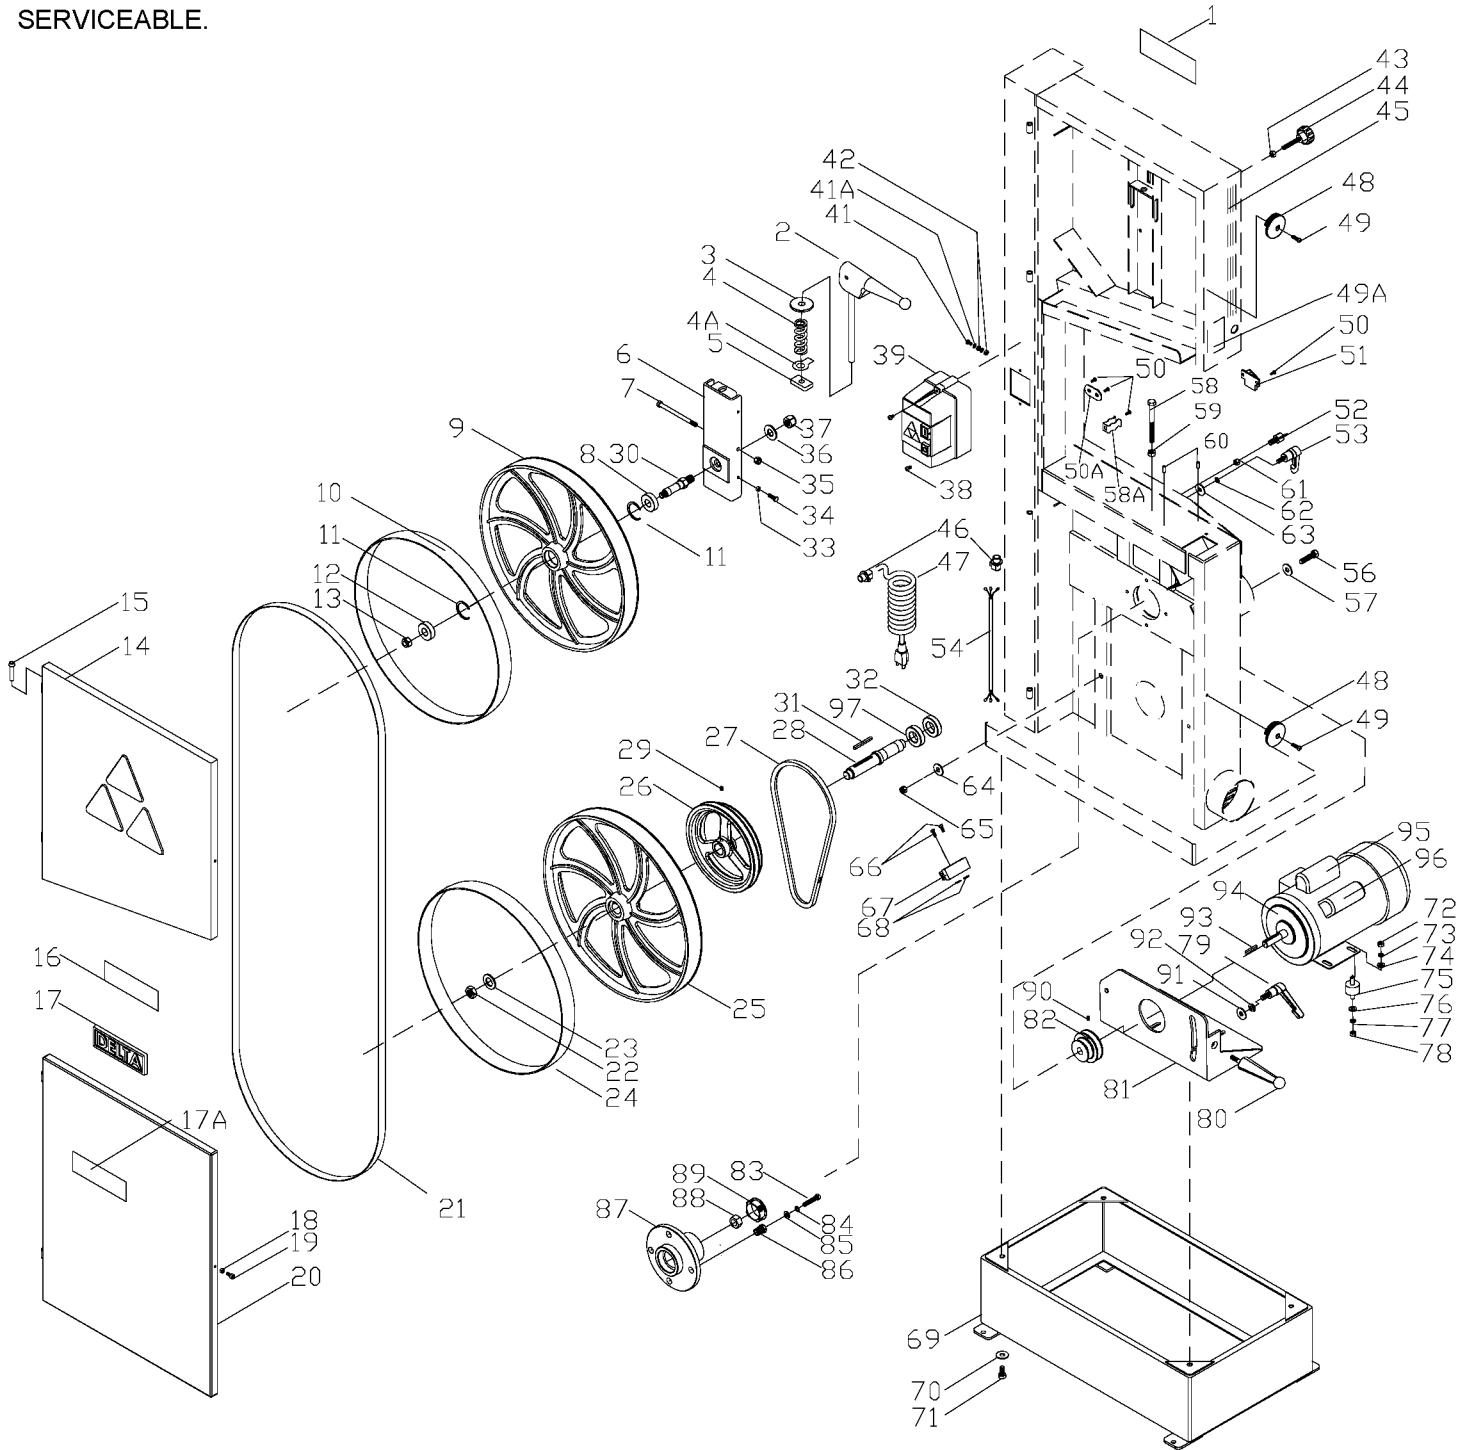

28-682 18" BAND SAW

BS-10A

PART NO. 912015

Date: 01-19-05

Copyright© 2005 Delta Machinery

NOTE: PARTS IN DOTTED LINES ARE NOT SERVICEABLE.

Parts List for 28-682 Type 1

Item Number	Part Number	Description	Qty Required
1	1237393	TENSION LABEL	1
2	912454	HANDLE	1
3	912455	WASHER	1
4	912459	SPRING	1
4	912576	POINTER	1
5	1352277S	SQUARE NUT	1
6	912460	BRACKET	1
7	912461	SCREW	1
8	912463	BEARING	1
9	912465	WHEEL	1
10	912466	TIRE	1
11	912464	C-RING	2
12	912463	BEARING	1
13	1313047	NUT	1
14	912467	GUARD	1
15	912468	PIN	1
16	1237318	SPEED CHART	1
17	912256	NAME PLATE	1
17	912496	WARNING LABEL	1
18	1350284S	HEX NUT	1
19	901030100229S	CAP SCREW	1
20	912469	GUARD	1
22	902010209101	JAM NUT	1
23	912563	WASHER	1
24	912466	TIRE	1
25	912471	WHEEL	1
26	912473	PULLEY	1

Parts List for 28-682 Type 1

Item Number	Part Number	Description	Qty Required
27	912472	BELT	1
28	912474	SHAFT	1
29	901041419152	SCREW	1
30	912475	SHAFT	1
31	912476	KEY	1
32	912502	BEARING	1
33	1350409S	HEX NUT	1
34	901010600607S	SCREW	1
35	912462	NUT	1
36	912477	WASHER	1
37	000000-00	No Longer Available	1
38	1235059	SCREW	2
39	A14659	SWITCH	1
41	912564	SCREW	1
41	491958-00	LOCK WASHER	1
42	902011201216	HEX NUT	1
43	1350409S	HEX NUT	1
44	912517	KNOB	1
45	1237328	SCALE	1
46	912523	RETAINER	1
47	912521	CORD	1
48	912524	KNOB	1
49	A07599	SCREW	1
49	1347433	WARNING LABEL	1
50	912561	SCREW	3
50	1320211	PLATE	1
51	912567	WRENCH HOLDER	1