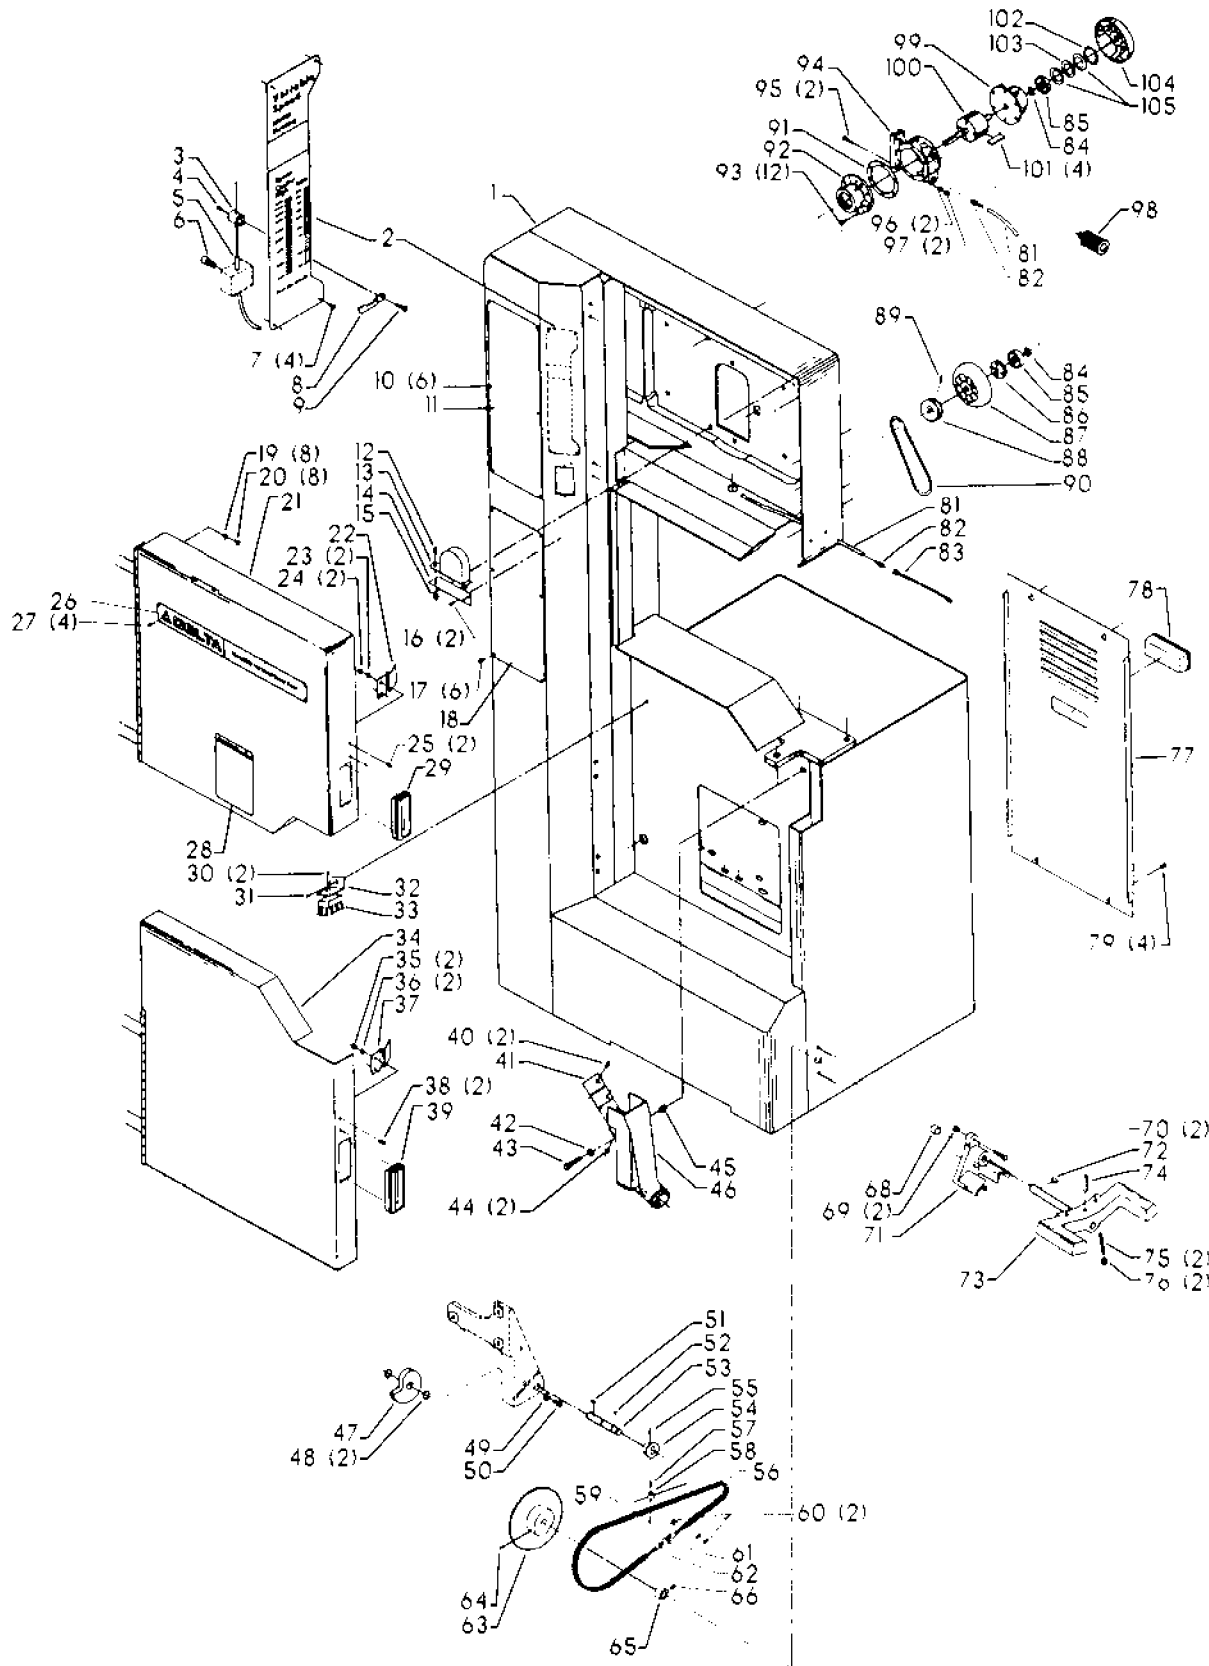

VARIABLE SPEED BAND SAW (For Units w/Serial No 94-D38977 & Higher)

DATED 4-29-94

Parts List for 28-665 Type 2

Item Number	Part Number	Description	Qty Required
1	000000-00	No Longer Available	1
2	426050720001	SPEED CHART	1
3	426050555002	GUIDE	1
4	901041900286	SET SCREW	1
5	426053285001	CLUTCH ASSY	1
6	901030100763	CAP SCREW	1
7	901064502250S	DRIVE SCREW	4
8	000000-00	No Longer Available	1
9	901020100554	MACHINE SCREW	1
10	901064502250S	DRIVE SCREW	6
11	426050725030	PLATE	1
12	901020100514	MACHINE SCREW	1
13	426050325001	COUNTER BALANCE	1
14	000000-00	No Longer Available	1
15	489026-00	HEX NUT	1
16	000000-00	No Longer Available	2
17	901020100502	MACHINE SCREW	6
18	000000-00	No Longer Available	1
19	491958-00	LOCK WASHER	8
20	901021400584	SCREW	8
21	000000-00	No Longer Available	1
22	426050685001	LATCH	1
23	5140099-99	LOCK WASHER	2
24	902011201203S	HEX NUT	2
25	901020100561S	MACHINE SCREW	2
26	426047540001	NAMEPLATE	1
27	901064502250S	DRIVE SCREW	4

Parts List for 28-665 Type 2

Item Number	Part Number	Description	Qty Required
55	901041500202	SET SCREW	1
56	426053235002	CHAIN ASSY	1
57	901041900286	SET SCREW	1
58	426050555002	GUIDE	1
59	901020100554	MACHINE SCREW	1
60	000000-00	No Longer Available	2
61	000000-00	No Longer Available	1
62	902011201216	HEX NUT	1
63	000000-00	No Longer Available	1
64	901041500202	SET SCREW	1
65	904100212096	COLLAR	1
66	901041500206	SET SCREW	1
68	426040175001	BRASS BUSHING	1
69	902010205435S	JAM NUT	2
70	901010600649S	CAP SCREW	2
71	000000-00	No Longer Available	1
72	000000-00	No Longer Available	1
73	426053675002	LEVER ASSY	1
74	905010106716	ROLL PIN	1
75	901041900214	SET SCREW	2
76	489191-00	HEX NUT	2
77	426050315018	REAR COVER	1
78	000000-00	No Longer Available	1
79	901021400584	SCREW	4
81	426050615001	HOSE	1
82	000000-00	No Longer Available	1
83	426053615001	HOSE ASSY	1