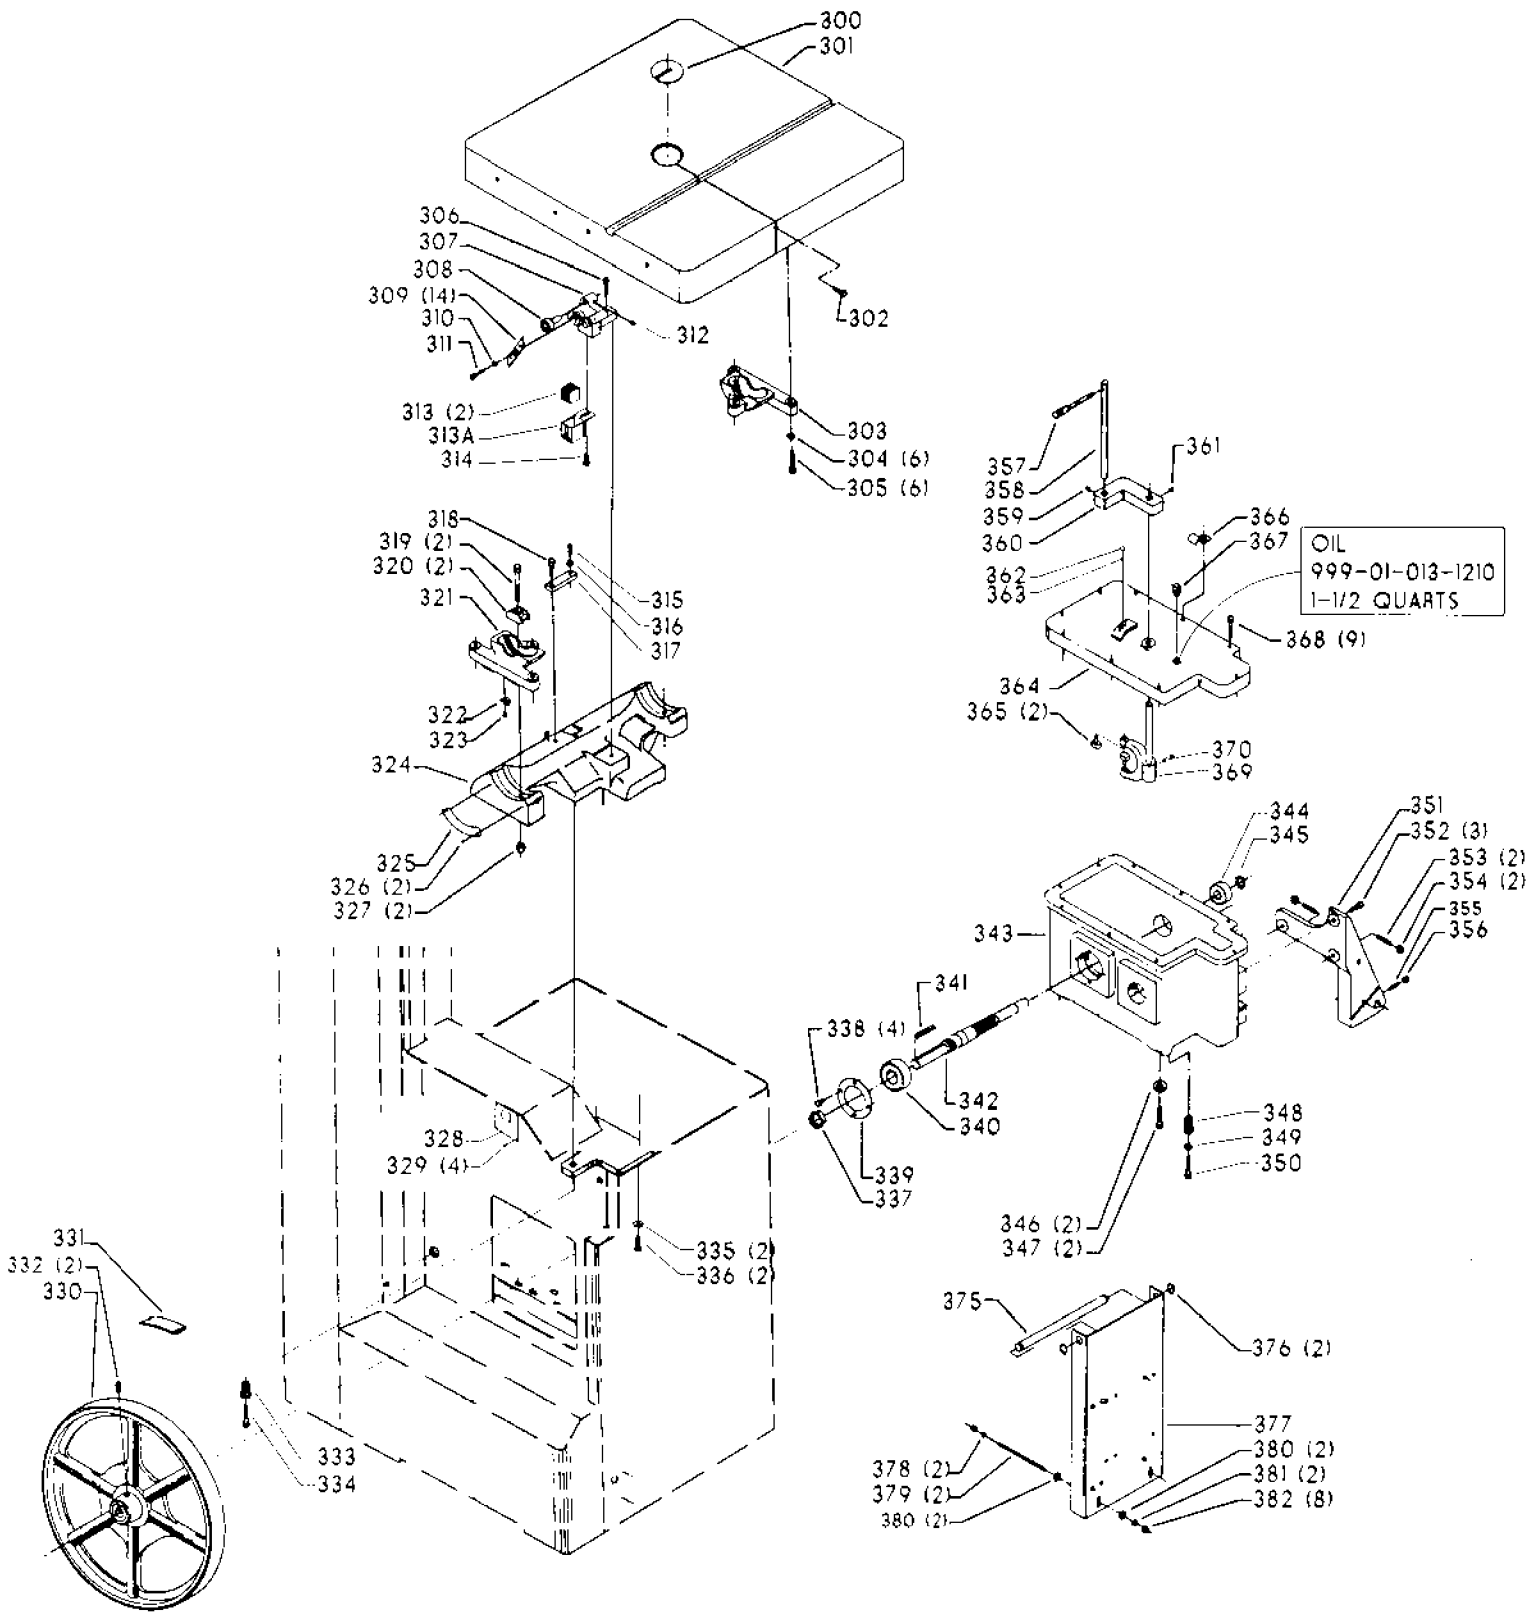

VARIABLE SPEED BAND SAW (For Units w/Serial No 94-D38977 & Higher)

DATED 4-29-94

Parts List for 28-665 Type 2

Item Number	Part Number	Description	Qty Required
1	000000-00	No Longer Available	1
2	426050720001	SPEED CHART	1
3	426050555002	GUIDE	1
4	901041900286	SET SCREW	1
5	426053285001	CLUTCH ASSY	1
6	901030100763	CAP SCREW	1
7	901064502250S	DRIVE SCREW	4
8	000000-00	No Longer Available	1
9	901020100554	MACHINE SCREW	1
10	901064502250S	DRIVE SCREW	6
11	426050725030	PLATE	1
12	901020100514	MACHINE SCREW	1
13	426050325001	COUNTER BALANCE	1
14	000000-00	No Longer Available	1
15	489026-00	HEX NUT	1
16	000000-00	No Longer Available	2
17	901020100502	MACHINE SCREW	6
18	000000-00	No Longer Available	1
19	491958-00	LOCK WASHER	8
20	901021400584	SCREW	8
21	000000-00	No Longer Available	1
22	426050685001	LATCH	1
23	5140099-99	LOCK WASHER	2
24	902011201203S	HEX NUT	2
25	901020100561S	MACHINE SCREW	2
26	426047540001	NAMEPLATE	1
27	901064502250S	DRIVE SCREW	4

Parts List for 28-665 Type 2

Item Number	Part Number	Description	Qty Required
55	901041500202	SET SCREW	1
56	426053235002	CHAIN ASSY	1
57	901041900286	SET SCREW	1
58	426050555002	GUIDE	1
59	901020100554	MACHINE SCREW	1
60	000000-00	No Longer Available	2
61	000000-00	No Longer Available	1
62	902011201216	HEX NUT	1
63	000000-00	No Longer Available	1
64	901041500202	SET SCREW	1
65	904100212096	COLLAR	1
66	901041500206	SET SCREW	1
68	426040175001	BRASS BUSHING	1
69	902010205435S	JAM NUT	2
70	901010600649S	CAP SCREW	2
71	000000-00	No Longer Available	1
72	000000-00	No Longer Available	1
73	426053675002	LEVER ASSY	1
74	905010106716	ROLL PIN	1
75	901041900214	SET SCREW	2
76	489191-00	HEX NUT	2
77	426050315018	REAR COVER	1
78	000000-00	No Longer Available	1
79	901021400584	SCREW	4
81	426050615001	HOSE	1
82	000000-00	No Longer Available	1
83	426053615001	HOSE ASSY	1