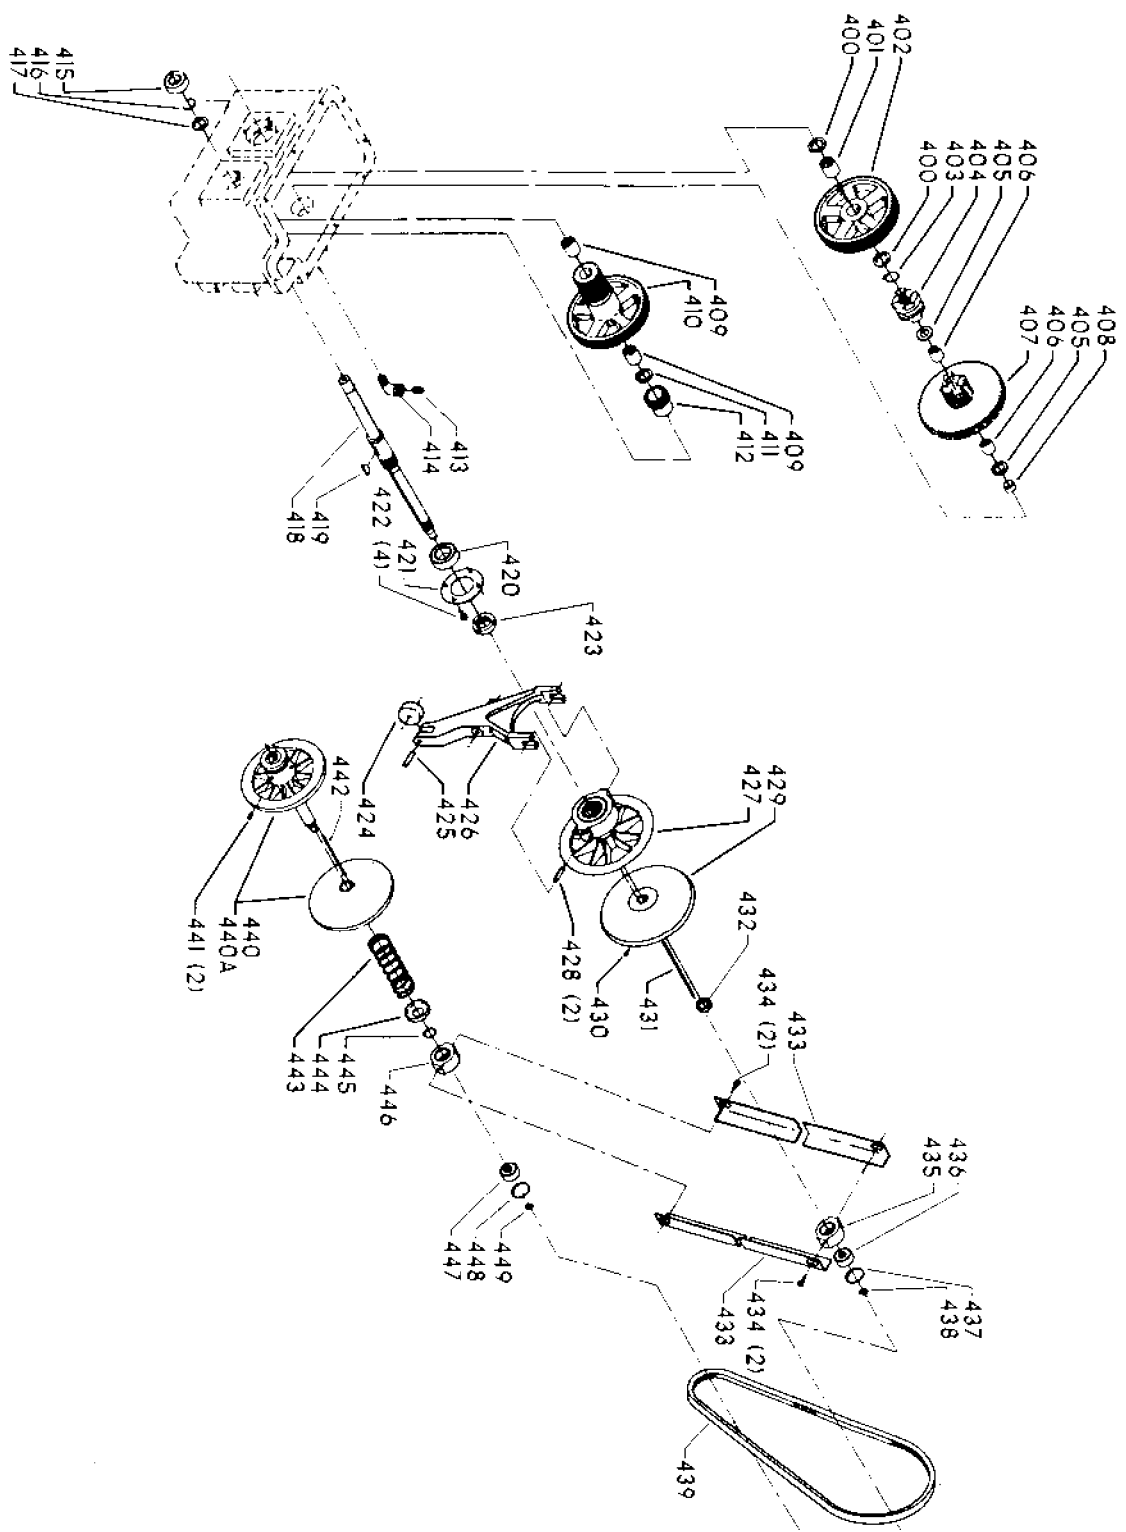

VARIABLE SPEED BAND SAW (For Units w/Serial No 94-D38977 & Higher)

DATED 4-29-94

Parts List for 28-665 Type 2

Item Number	Part Number	Description	Qty Required
1	000000-00	No Longer Available	1
2	426050720001	SPEED CHART	1
3	426050555002	GUIDE	1
4	901041900286	SET SCREW	1
5	426053285001	CLUTCH ASSY	1
6	901030100763	CAP SCREW	1
7	901064502250S	DRIVE SCREW	4
8	000000-00	No Longer Available	1
9	901020100554	MACHINE SCREW	1
10	901064502250S	DRIVE SCREW	6
11	426050725030	PLATE	1
12	901020100514	MACHINE SCREW	1
13	426050325001	COUNTER BALANCE	1
14	000000-00	No Longer Available	1
15	489026-00	HEX NUT	1
16	000000-00	No Longer Available	2
17	901020100502	MACHINE SCREW	6
18	000000-00	No Longer Available	1
19	491958-00	LOCK WASHER	8
20	901021400584	SCREW	8
21	000000-00	No Longer Available	1
22	426050685001	LATCH	1
23	5140099-99	LOCK WASHER	2
24	902011201203S	HEX NUT	2
25	901020100561S	MACHINE SCREW	2
26	426047540001	NAMEPLATE	1
27	901064502250S	DRIVE SCREW	4

Parts List for 28-665 Type 2

Item Number	Part Number	Description	Qty Required
55	901041500202	SET SCREW	1
56	426053235002	CHAIN ASSY	1
57	901041900286	SET SCREW	1
58	426050555002	GUIDE	1
59	901020100554	MACHINE SCREW	1
60	000000-00	No Longer Available	2
61	000000-00	No Longer Available	1
62	902011201216	HEX NUT	1
63	000000-00	No Longer Available	1
64	901041500202	SET SCREW	1
65	904100212096	COLLAR	1
66	901041500206	SET SCREW	1
68	426040175001	BRASS BUSHING	1
69	902010205435S	JAM NUT	2
70	901010600649S	CAP SCREW	2
71	000000-00	No Longer Available	1
72	000000-00	No Longer Available	1
73	426053675002	LEVER ASSY	1
74	905010106716	ROLL PIN	1
75	901041900214	SET SCREW	2
76	489191-00	HEX NUT	2
77	426050315018	REAR COVER	1
78	000000-00	No Longer Available	1
79	901021400584	SCREW	4
81	426050615001	HOSE	1
82	000000-00	No Longer Available	1
83	426053615001	HOSE ASSY	1