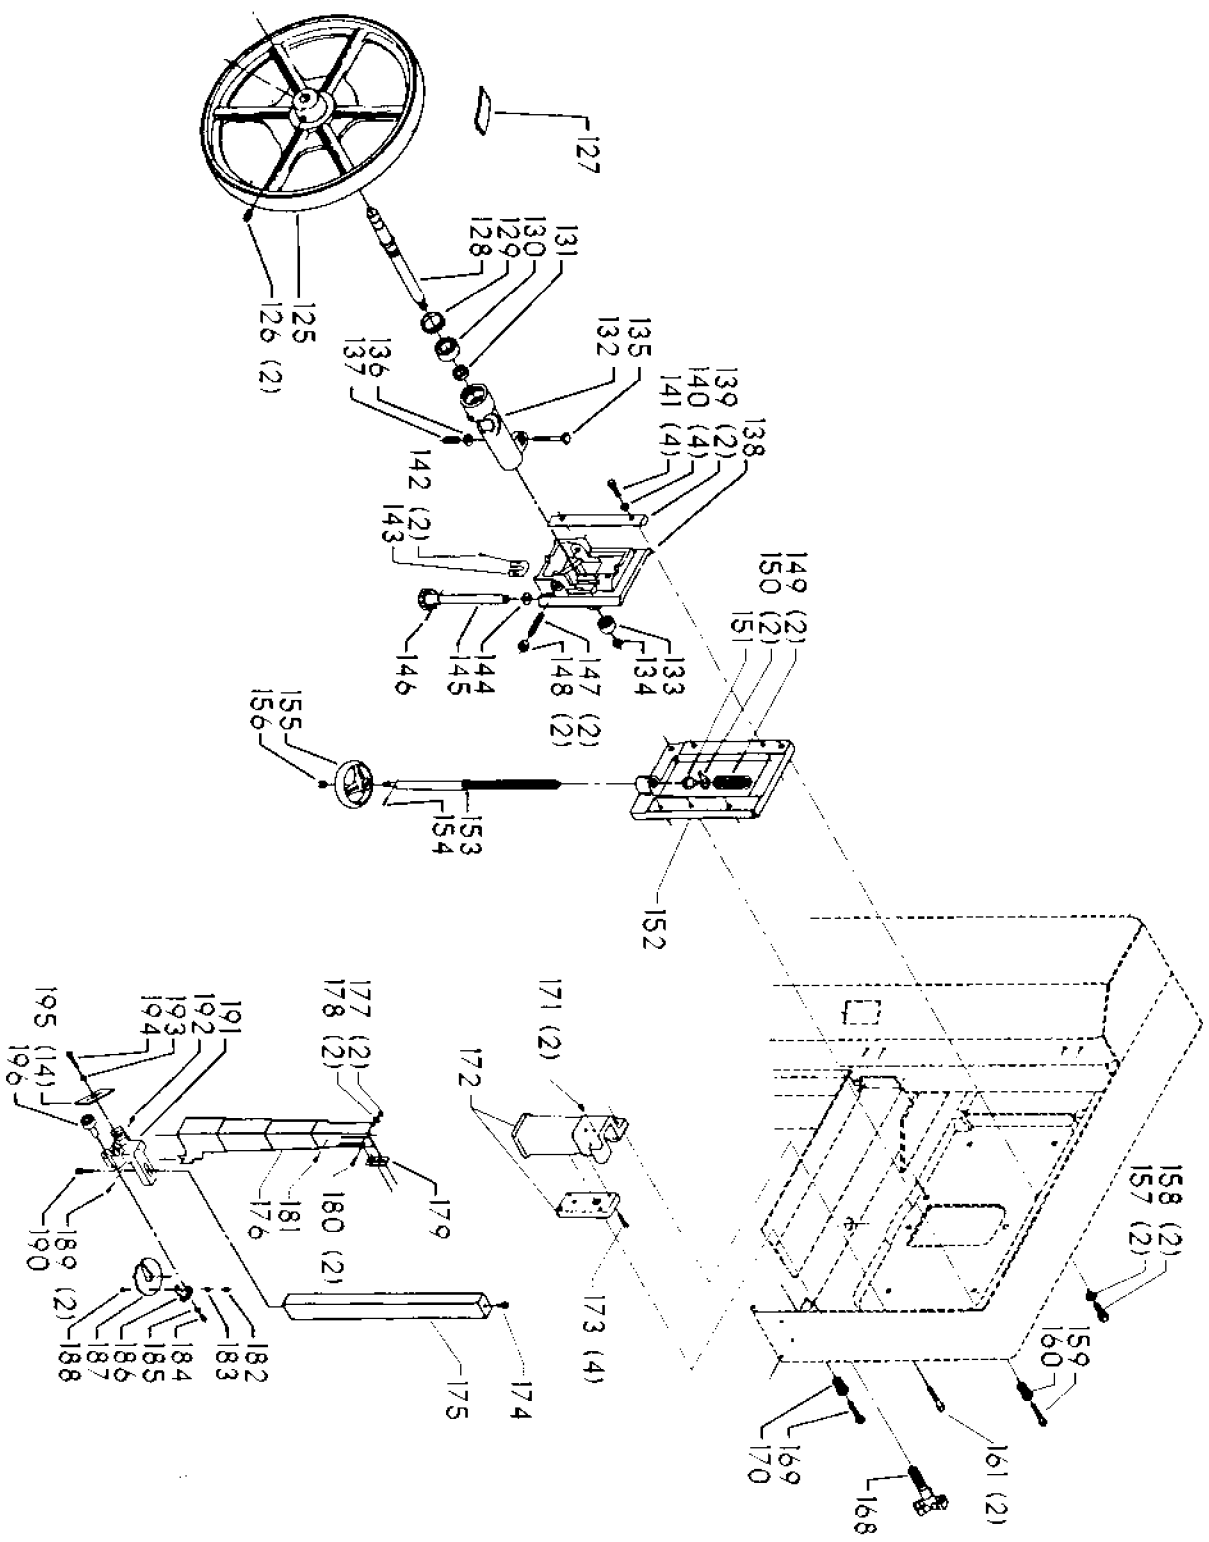

VARIABLE SPEED BAND SAW (For Units w/Serial No 94-D38977 & Higher)

DATED 4-29-94

Parts List for 28-665 Type 2

Item Number	Part Number	Description	Qty Required
1	000000-00	No Longer Available	1
2	426050720001	SPEED CHART	1
3	426050555002	GUIDE	1
4	901041900286	SET SCREW	1
5	426053285001	CLUTCH ASSY	1
6	901030100763	CAP SCREW	1
7	901064502250S	DRIVE SCREW	4
8	000000-00	No Longer Available	1
9	901020100554	MACHINE SCREW	1
10	901064502250S	DRIVE SCREW	6
11	426050725030	PLATE	1
12	901020100514	MACHINE SCREW	1
13	426050325001	COUNTER BALANCE	1
14	000000-00	No Longer Available	1
15	489026-00	HEX NUT	1
16	000000-00	No Longer Available	2
17	901020100502	MACHINE SCREW	6
18	000000-00	No Longer Available	1
19	491958-00	LOCK WASHER	8
20	901021400584	SCREW	8
21	000000-00	No Longer Available	1
22	426050685001	LATCH	1
23	5140099-99	LOCK WASHER	2
24	902011201203S	HEX NUT	2
25	901020100561S	MACHINE SCREW	2
26	426047540001	NAMEPLATE	1
27	901064502250S	DRIVE SCREW	4

Parts List for 28-665 Type 2

Item Number	Part Number	Description	Qty Required
55	901041500202	SET SCREW	1
56	426053235002	CHAIN ASSY	1
57	901041900286	SET SCREW	1
58	426050555002	GUIDE	1
59	901020100554	MACHINE SCREW	1
60	000000-00	No Longer Available	2
61	000000-00	No Longer Available	1
62	902011201216	HEX NUT	1
63	000000-00	No Longer Available	1
64	901041500202	SET SCREW	1
65	904100212096	COLLAR	1
66	901041500206	SET SCREW	1
68	426040175001	BRASS BUSHING	1
69	902010205435S	JAM NUT	2
70	901010600649S	CAP SCREW	2
71	000000-00	No Longer Available	1
72	000000-00	No Longer Available	1
73	426053675002	LEVER ASSY	1
74	905010106716	ROLL PIN	1
75	901041900214	SET SCREW	2
76	489191-00	HEX NUT	2
77	426050315018	REAR COVER	1
78	000000-00	No Longer Available	1
79	901021400584	SCREW	4
81	426050615001	HOSE	1
82	000000-00	No Longer Available	1
83	426053615001	HOSE ASSY	1