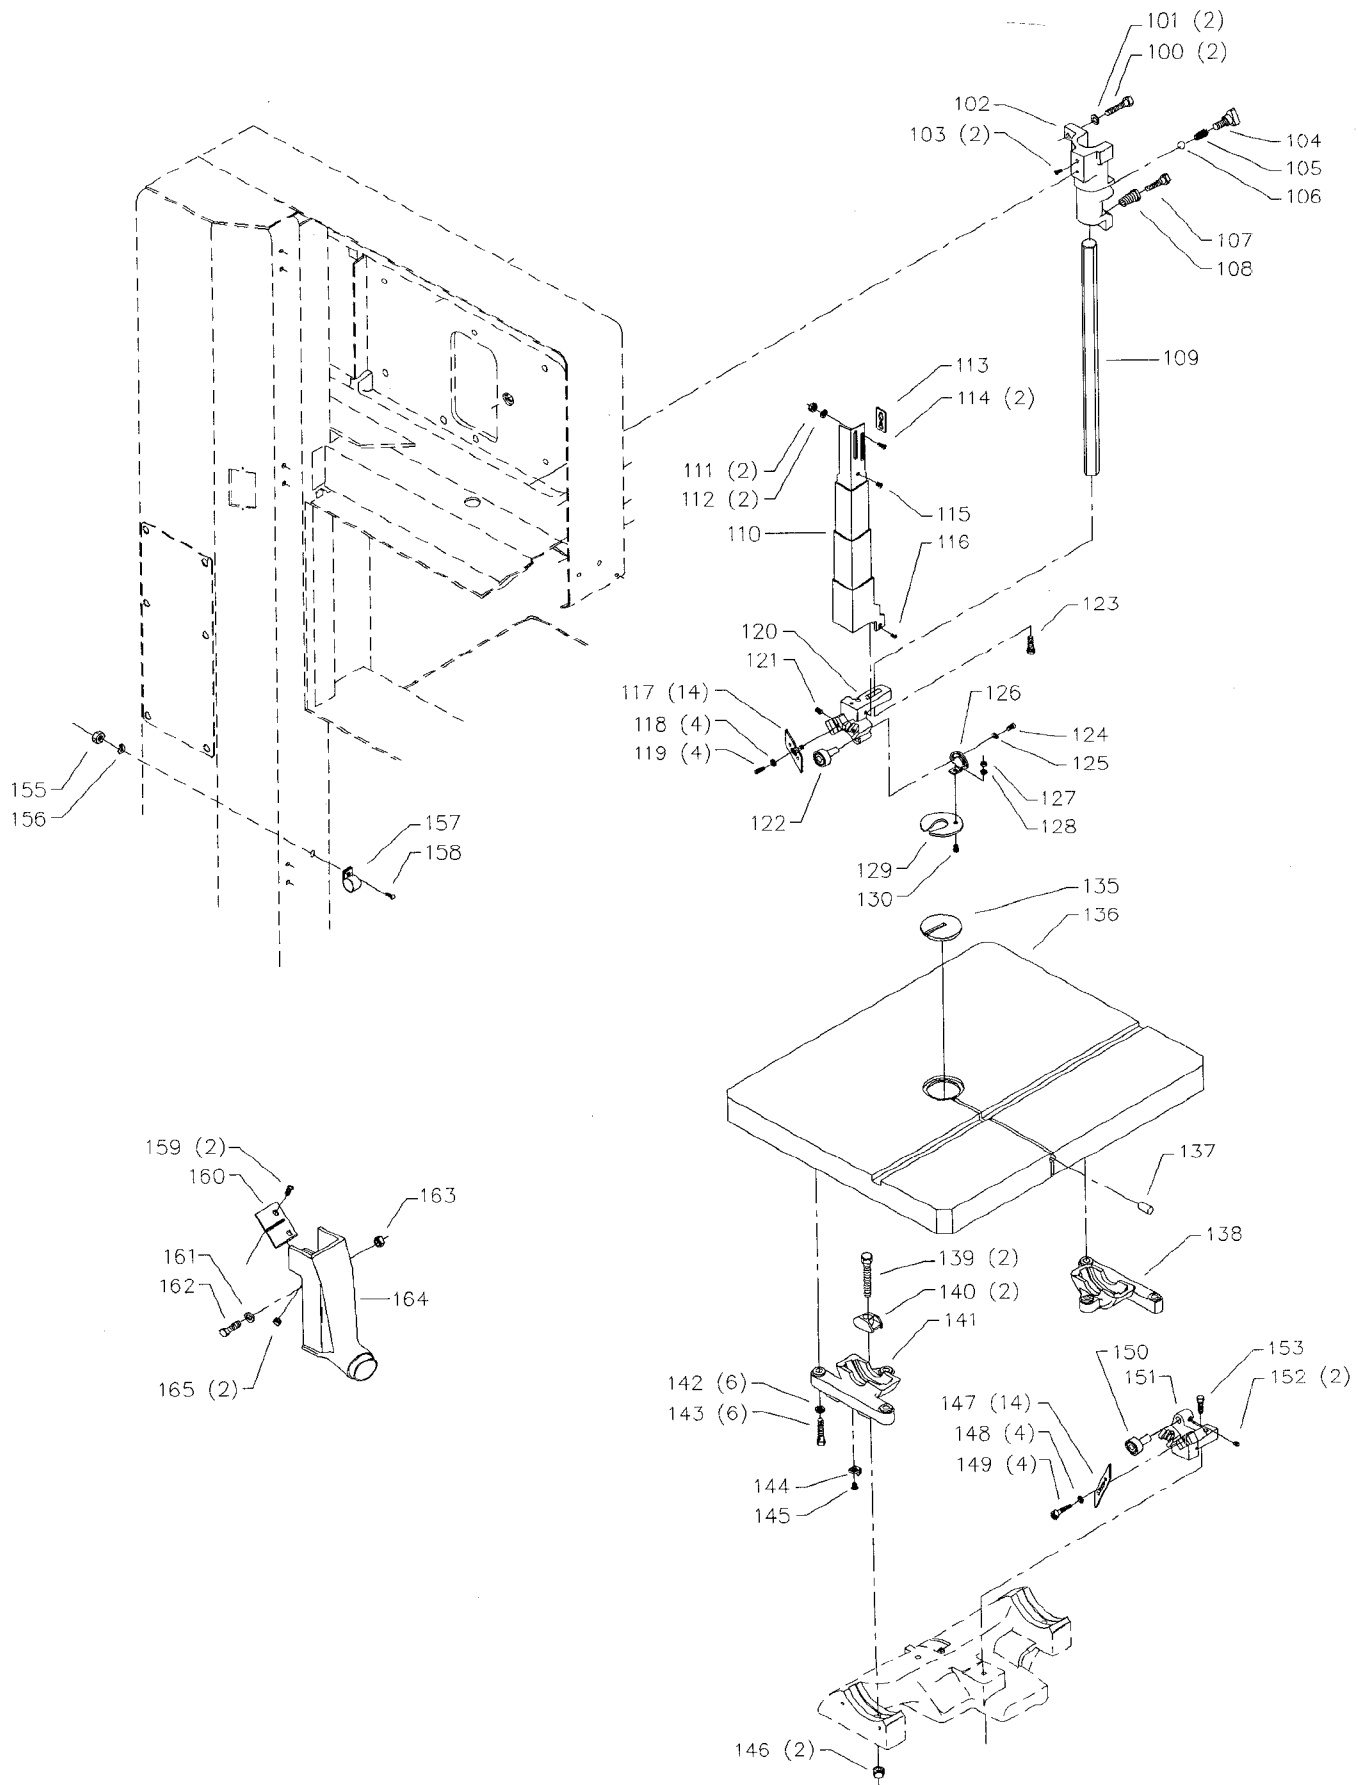

28-720 CHIP BLOWER
(AVAILABLE AS AN ACCESSORY)

Parts List for 28-656 Type 2

Item Number	Part Number	Description	Qty Required
1	000000-00	No Longer Available	1
2	000000-00	No Longer Available	1
3	901020100502	MACHINE SCREW	6
4	5140099-99	LOCK WASHER	8
5	901021400584	SCREW	8
6	901064502250S	DRIVE SCREW	4
7	426047540001	NAMEPLATE	1
8	000000-00	No Longer Available	1
9	000000-00	No Longer Available	1
10	902011201203S	HEX NUT	2
11	5140099-99	LOCK WASHER	2
12	426050685001	LATCH	1
13	901020100561S	MACHINE SCREW	2
14	000000-00	No Longer Available	1
15	000000-00	No Longer Available	1
16	902011201203S	HEX NUT	2
17	5140099-99	LOCK WASHER	2
18	426050685001	LATCH	1
19	901020100561S	MACHINE SCREW	2
20	000000-00	No Longer Available	1
22	000000-00	No Longer Available	1
23	904150107008	RING	2
24	904030301656S	LOCK WASHER	2
25	1202596	STUD	2
26	904020101703S	LOCK WASHER	2
27	902010205435S	JAM NUT	2
28	000000-00	No Longer Available	1

Parts List for 28-656 Type 2

Item Number	Part Number	Description	Qty Required
30	426040175001	BRASS BUSHING	1
31	000000-00	No Longer Available	1
32	426040675002	TREADLE	1
33	000000-00	No Longer Available	1
34	000000-00	No Longer Available	1
35	000000-00	No Longer Available	1
36	426040145003	BRACKET	1
37	901010600648S	CAP SCREW	2
38	426040795007	RETAINER	1
39	904010101615	STEEL WASHER	2
40	904020201704S	LOCK WASHER	2
41	000000-00	No Longer Available	2
42	426043155001	BRAKE SHOE	1
43	489191-00	HEX NUT	1
44	904010101606S	STEEL WASHER	1
45	426041085003	BRAKE ROD	1
46	000000-00	No Longer Available	1
47	904010101606S	STEEL WASHER	1
48	905050402107	COTTER PIN	1
49	000000-00	No Longer Available	1
50	000000-00	No Longer Available	1
51	000000-00	No Longer Available	1
52	904100212096	COLLAR	1
53	901041500206	SET SCREW	1
54	426040175001	BRASS BUSHING	1
55	901010600642	CAP SCREW	1
56	426040045003	STOP BAR	1