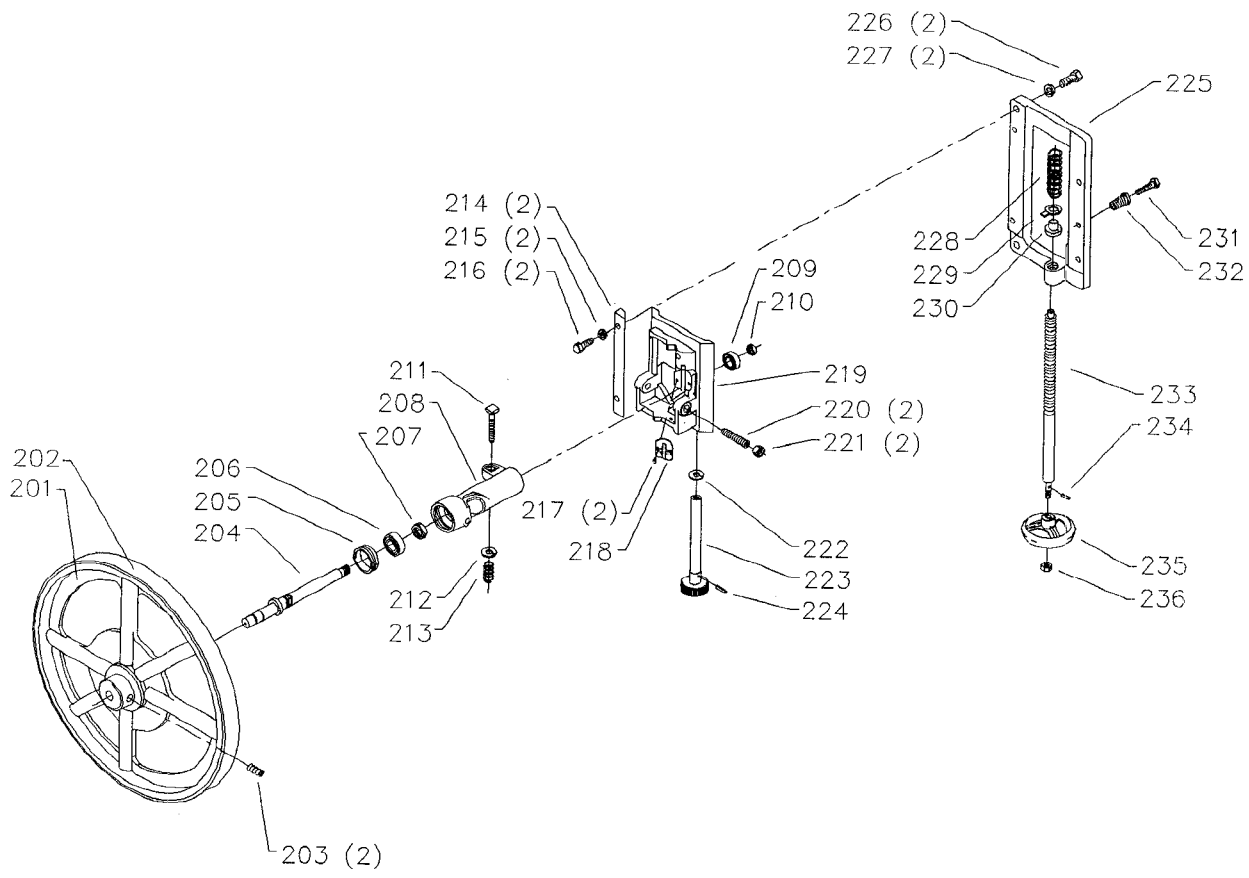

28-720 CHIP BLOWER
(AVAILABLE AS AN ACCESSORY)

Parts List for 28-656 Type 2

Item Number	Part Number	Description	Qty Required
1	000000-00	No Longer Available	1
2	000000-00	No Longer Available	1
3	901020100502	MACHINE SCREW	6
4	5140099-99	LOCK WASHER	8
5	901021400584	SCREW	8
6	901064502250S	DRIVE SCREW	4
7	426047540001	NAMEPLATE	1
8	000000-00	No Longer Available	1
9	000000-00	No Longer Available	1
10	902011201203S	HEX NUT	2
11	5140099-99	LOCK WASHER	2
12	426050685001	LATCH	1
13	901020100561S	MACHINE SCREW	2
14	000000-00	No Longer Available	1
15	000000-00	No Longer Available	1
16	902011201203S	HEX NUT	2
17	5140099-99	LOCK WASHER	2
18	426050685001	LATCH	1
19	901020100561S	MACHINE SCREW	2
20	000000-00	No Longer Available	1
22	000000-00	No Longer Available	1
23	904150107008	RING	2
24	904030301656S	LOCK WASHER	2
25	1202596	STUD	2
26	904020101703S	LOCK WASHER	2
27	902010205435S	JAM NUT	2
28	000000-00	No Longer Available	1

Parts List for 28-656 Type 2

Item Number	Part Number	Description	Qty Required
30	426040175001	BRASS BUSHING	1
31	000000-00	No Longer Available	1
32	426040675002	TREADLE	1
33	000000-00	No Longer Available	1
34	000000-00	No Longer Available	1
35	000000-00	No Longer Available	1
36	426040145003	BRACKET	1
37	901010600648S	CAP SCREW	2
38	426040795007	RETAINER	1
39	904010101615	STEEL WASHER	2
40	904020201704S	LOCK WASHER	2
41	000000-00	No Longer Available	2
42	426043155001	BRAKE SHOE	1
43	489191-00	HEX NUT	1
44	904010101606S	STEEL WASHER	1
45	426041085003	BRAKE ROD	1
46	000000-00	No Longer Available	1
47	904010101606S	STEEL WASHER	1
48	905050402107	COTTER PIN	1
49	000000-00	No Longer Available	1
50	000000-00	No Longer Available	1
51	000000-00	No Longer Available	1
52	904100212096	COLLAR	1
53	901041500206	SET SCREW	1
54	426040175001	BRASS BUSHING	1
55	901010600642	CAP SCREW	1
56	426040045003	STOP BAR	1