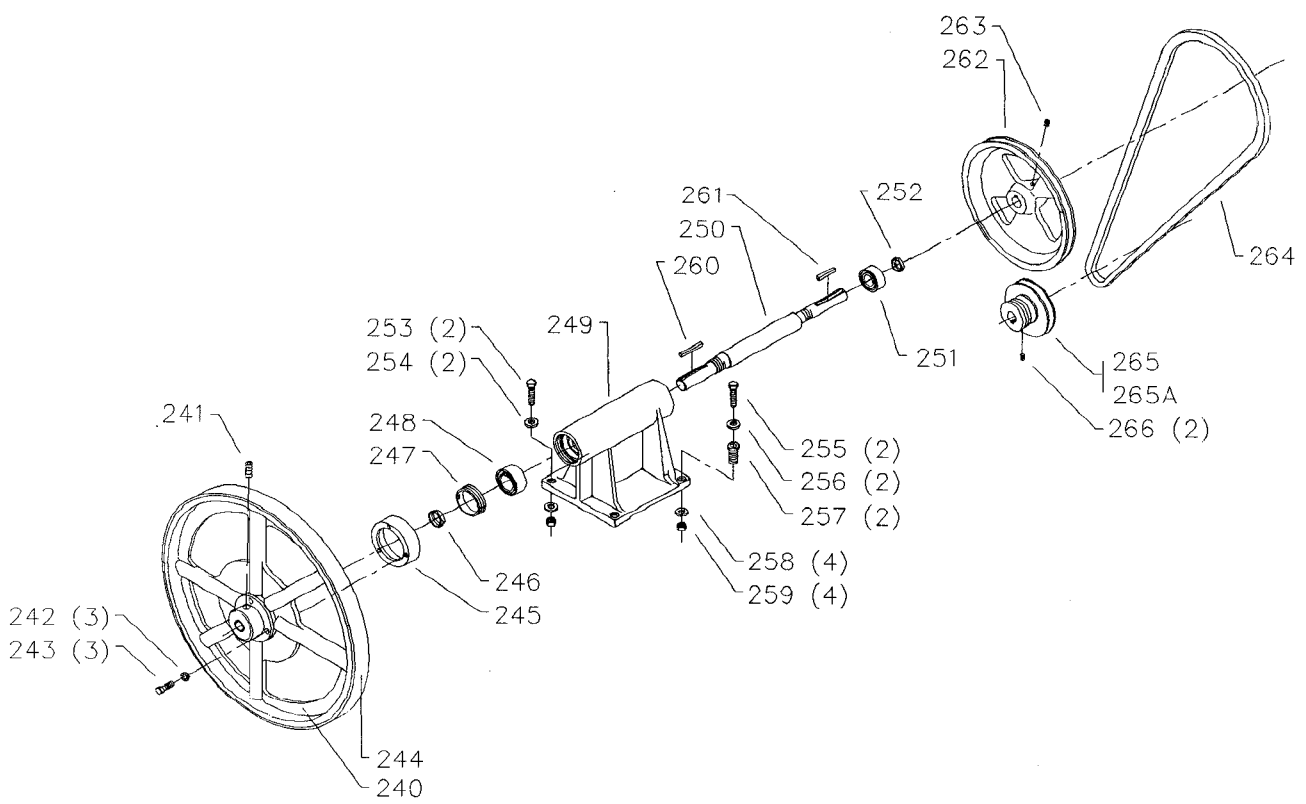

28-720 CHIP BLOWER
(AVAILABLE AS AN ACCESSORY)

Parts List for 28-656 Type 2

Item Number	Part Number	Description	Qty Required
1	000000-00	No Longer Available	1
2	000000-00	No Longer Available	1
3	901020100502	MACHINE SCREW	6
4	5140099-99	LOCK WASHER	8
5	901021400584	SCREW	8
6	901064502250S	DRIVE SCREW	4
7	426047540001	NAMEPLATE	1
8	000000-00	No Longer Available	1
9	000000-00	No Longer Available	1
10	902011201203S	HEX NUT	2
11	5140099-99	LOCK WASHER	2
12	426050685001	LATCH	1
13	901020100561S	MACHINE SCREW	2
14	000000-00	No Longer Available	1
15	000000-00	No Longer Available	1
16	902011201203S	HEX NUT	2
17	5140099-99	LOCK WASHER	2
18	426050685001	LATCH	1
19	901020100561S	MACHINE SCREW	2
20	000000-00	No Longer Available	1
22	000000-00	No Longer Available	1
23	904150107008	RING	2
24	904030301656S	LOCK WASHER	2
25	1202596	STUD	2
26	904020101703S	LOCK WASHER	2
27	902010205435S	JAM NUT	2
28	000000-00	No Longer Available	1

Parts List for 28-656 Type 2

Item Number	Part Number	Description	Qty Required
30	426040175001	BRASS BUSHING	1
31	000000-00	No Longer Available	1
32	426040675002	TREADLE	1
33	000000-00	No Longer Available	1
34	000000-00	No Longer Available	1
35	000000-00	No Longer Available	1
36	426040145003	BRACKET	1
37	901010600648S	CAP SCREW	2
38	426040795007	RETAINER	1
39	904010101615	STEEL WASHER	2
40	904020201704S	LOCK WASHER	2
41	000000-00	No Longer Available	2
42	426043155001	BRAKE SHOE	1
43	489191-00	HEX NUT	1
44	904010101606S	STEEL WASHER	1
45	426041085003	BRAKE ROD	1
46	000000-00	No Longer Available	1
47	904010101606S	STEEL WASHER	1
48	905050402107	COTTER PIN	1
49	000000-00	No Longer Available	1
50	000000-00	No Longer Available	1
51	000000-00	No Longer Available	1
52	904100212096	COLLAR	1
53	901041500206	SET SCREW	1
54	426040175001	BRASS BUSHING	1
55	901010600642	CAP SCREW	1
56	426040045003	STOP BAR	1