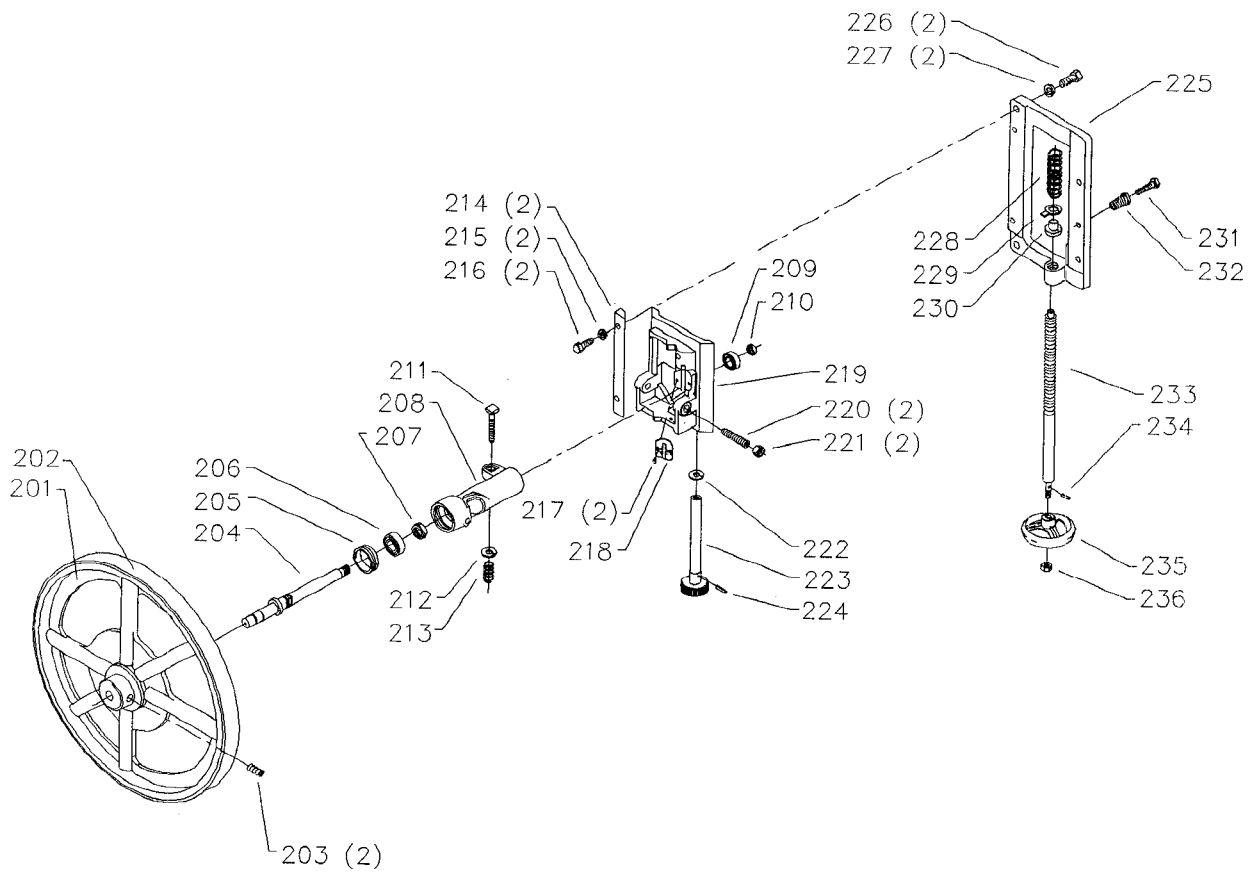

**28-720 CHIP BLOWER  
 (AVAILABLE AS AN ACCESSORY)**

## Parts List for 28-653 Type 2

Item Number	Part Number	Description	Qty Required
1	000000-00	No Longer Available	1
2	000000-00	No Longer Available	1
3	901020100502	MACHINE SCREW	6
4	5140099-99	LOCK WASHER	8
5	901021400584	SCREW	8
6	901064502250S	DRIVE SCREW	4
7	426047540001	NAMEPLATE	1
8	000000-00	No Longer Available	1
9	000000-00	No Longer Available	1
10	902011201203S	HEX NUT	2
11	5140099-99	LOCK WASHER	2
12	426050685001	LATCH	1
13	901020100561S	MACHINE SCREW	2
14	000000-00	No Longer Available	1
15	000000-00	No Longer Available	1
16	902011201203S	HEX NUT	2
17	5140099-99	LOCK WASHER	2
18	426050685001	LATCH	1
19	901020100561S	MACHINE SCREW	2
20	000000-00	No Longer Available	1
22	000000-00	No Longer Available	1
23	904150107008	RING	2
24	904030301656S	LOCK WASHER	2
25	1202596	STUD	2
26	904020101703S	LOCK WASHER	2
27	902010205435S	JAM NUT	2
28	000000-00	No Longer Available	1

## Parts List for 28-653 Type 2

Item Number	Part Number	Description	Qty Required
30	426040175001	BRASS BUSHING	1
31	000000-00	No Longer Available	1
32	426040675002	TREADLE	1
33	000000-00	No Longer Available	1
34	000000-00	No Longer Available	1
35	000000-00	No Longer Available	1
36	426040145003	BRACKET	1
37	901010600648S	CAP SCREW	2
38	426040795007	RETAINER	1
39	904010101615	STEEL WASHER	2
40	904020201704S	LOCK WASHER	2
41	000000-00	No Longer Available	2
42	426043155001	BRAKE SHOE	1
43	489191-00	HEX NUT	1
44	904010101606S	STEEL WASHER	1
45	426041085003	BRAKE ROD	1
46	000000-00	No Longer Available	1
47	904010101606S	STEEL WASHER	1
48	905050402107	COTTER PIN	1
49	000000-00	No Longer Available	1
50	000000-00	No Longer Available	1
51	000000-00	No Longer Available	1
52	904100212096	COLLAR	1
53	901041500206	SET SCREW	1
54	426040175001	BRASS BUSHING	1
55	901010600642	CAP SCREW	1
56	426040045003	STOP BAR	1