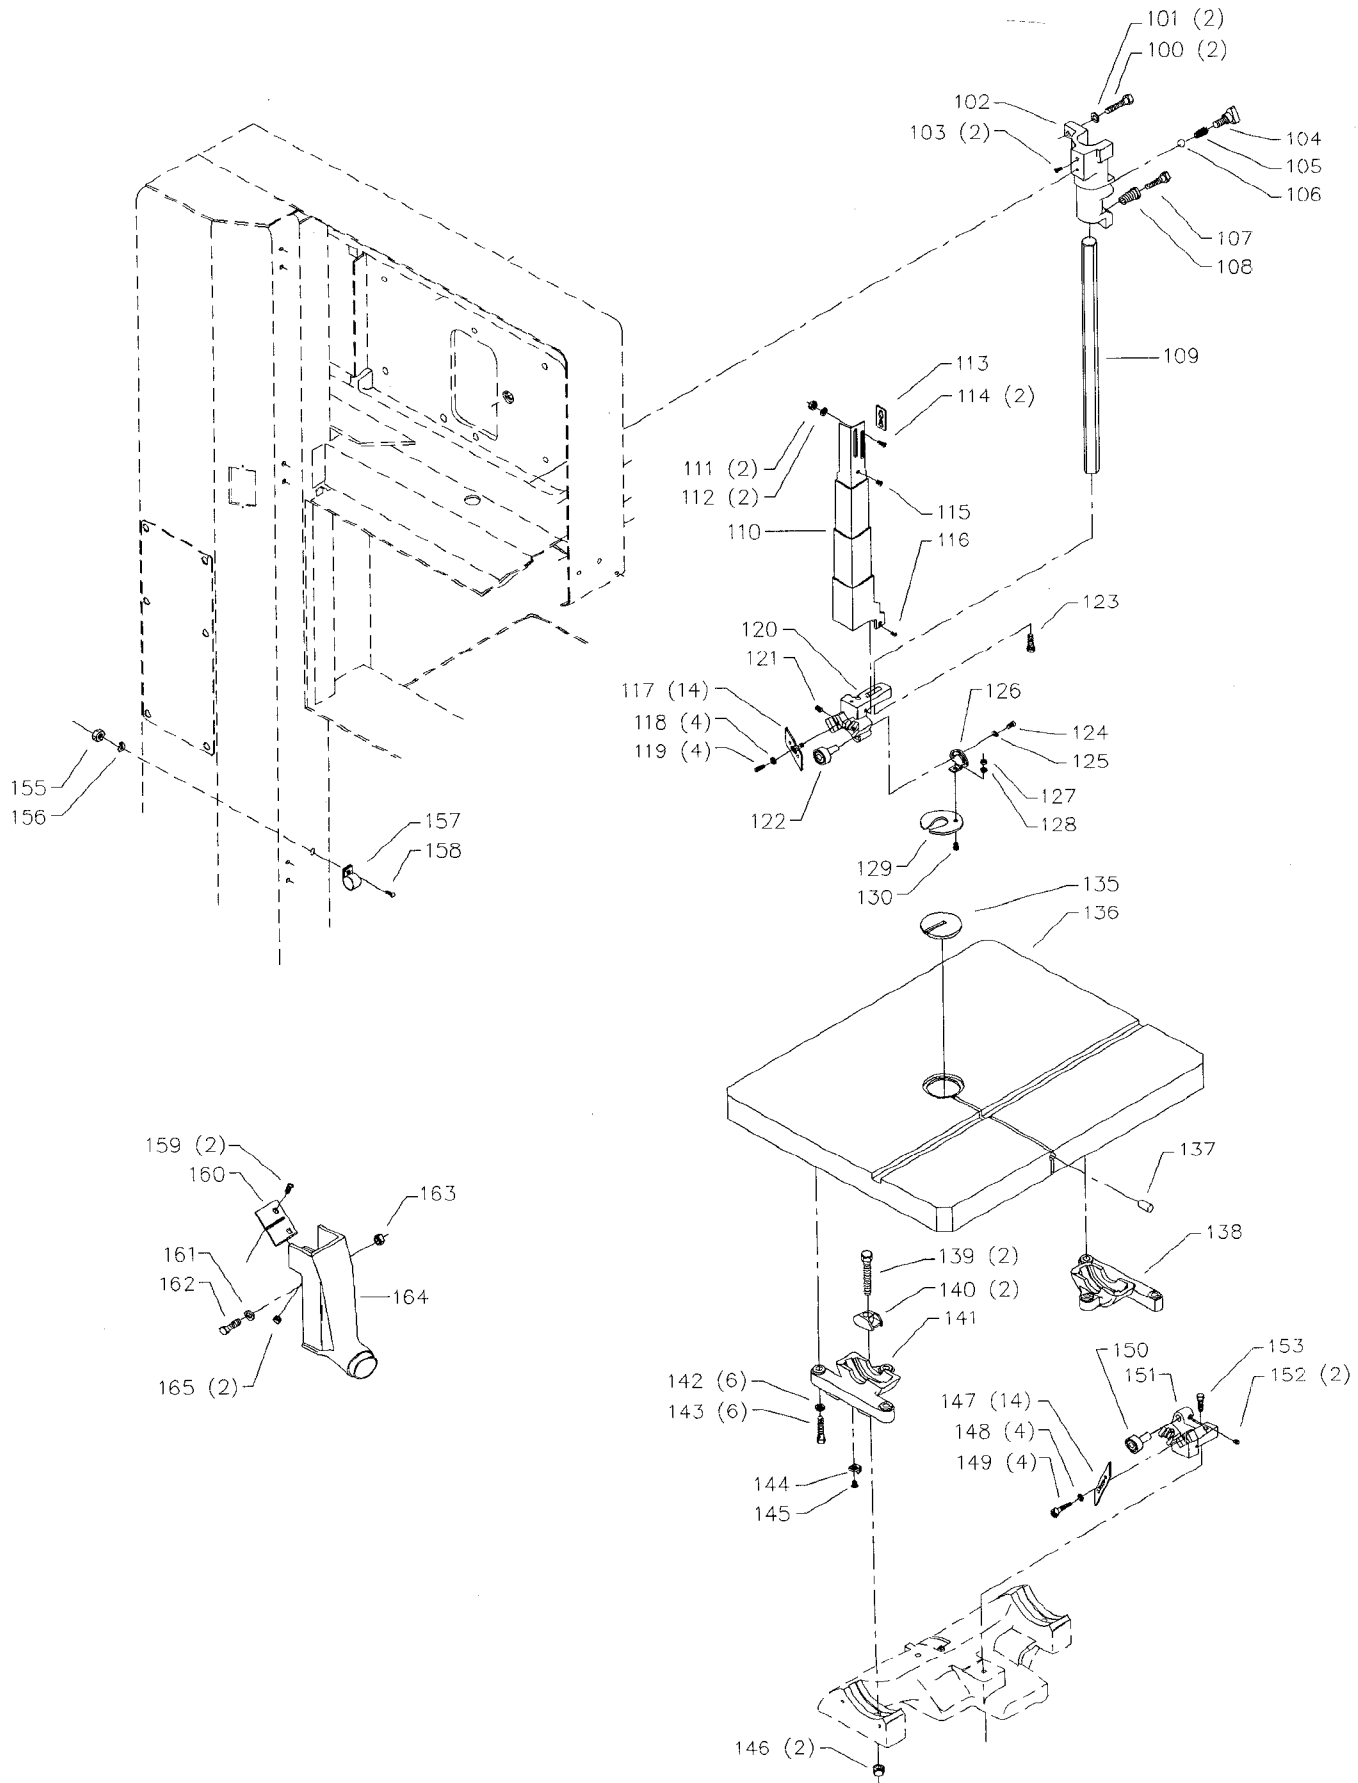

## Parts List for 28-653 Type 2

Item Number	Part Number	Description	Qty Required
1	000000-00	No Longer Available	1
2	000000-00	No Longer Available	1
3	901020100502	MACHINE SCREW	6
4	5140099-99	LOCK WASHER	8
5	901021400584	SCREW	8
6	901064502250S	DRIVE SCREW	4
7	426047540001	NAMEPLATE	1
8	000000-00	No Longer Available	1
9	000000-00	No Longer Available	1
10	902011201203S	HEX NUT	2
11	5140099-99	LOCK WASHER	2
12	426050685001	LATCH	1
13	901020100561S	MACHINE SCREW	2
14	000000-00	No Longer Available	1
15	000000-00	No Longer Available	1
16	902011201203S	HEX NUT	2
17	5140099-99	LOCK WASHER	2
18	426050685001	LATCH	1
19	901020100561S	MACHINE SCREW	2
20	000000-00	No Longer Available	1
22	000000-00	No Longer Available	1
23	904150107008	RING	2
24	904030301656S	LOCK WASHER	2
25	1202596	STUD	2
26	904020101703S	LOCK WASHER	2
27	902010205435S	JAM NUT	2
28	000000-00	No Longer Available	1

## Parts List for 28-653 Type 2

Item Number	Part Number	Description	Qty Required
30	426040175001	BRASS BUSHING	1
31	000000-00	No Longer Available	1
32	426040675002	TREADLE	1
33	000000-00	No Longer Available	1
34	000000-00	No Longer Available	1
35	000000-00	No Longer Available	1
36	426040145003	BRACKET	1
37	901010600648S	CAP SCREW	2
38	426040795007	RETAINER	1
39	904010101615	STEEL WASHER	2
40	904020201704S	LOCK WASHER	2
41	000000-00	No Longer Available	2
42	426043155001	BRAKE SHOE	1
43	489191-00	HEX NUT	1
44	904010101606S	STEEL WASHER	1
45	426041085003	BRAKE ROD	1
46	000000-00	No Longer Available	1
47	904010101606S	STEEL WASHER	1
48	905050402107	COTTER PIN	1
49	000000-00	No Longer Available	1
50	000000-00	No Longer Available	1
51	000000-00	No Longer Available	1
52	904100212096	COLLAR	1
53	901041500206	SET SCREW	1
54	426040175001	BRASS BUSHING	1
55	901010600642	CAP SCREW	1
56	426040045003	STOP BAR	1