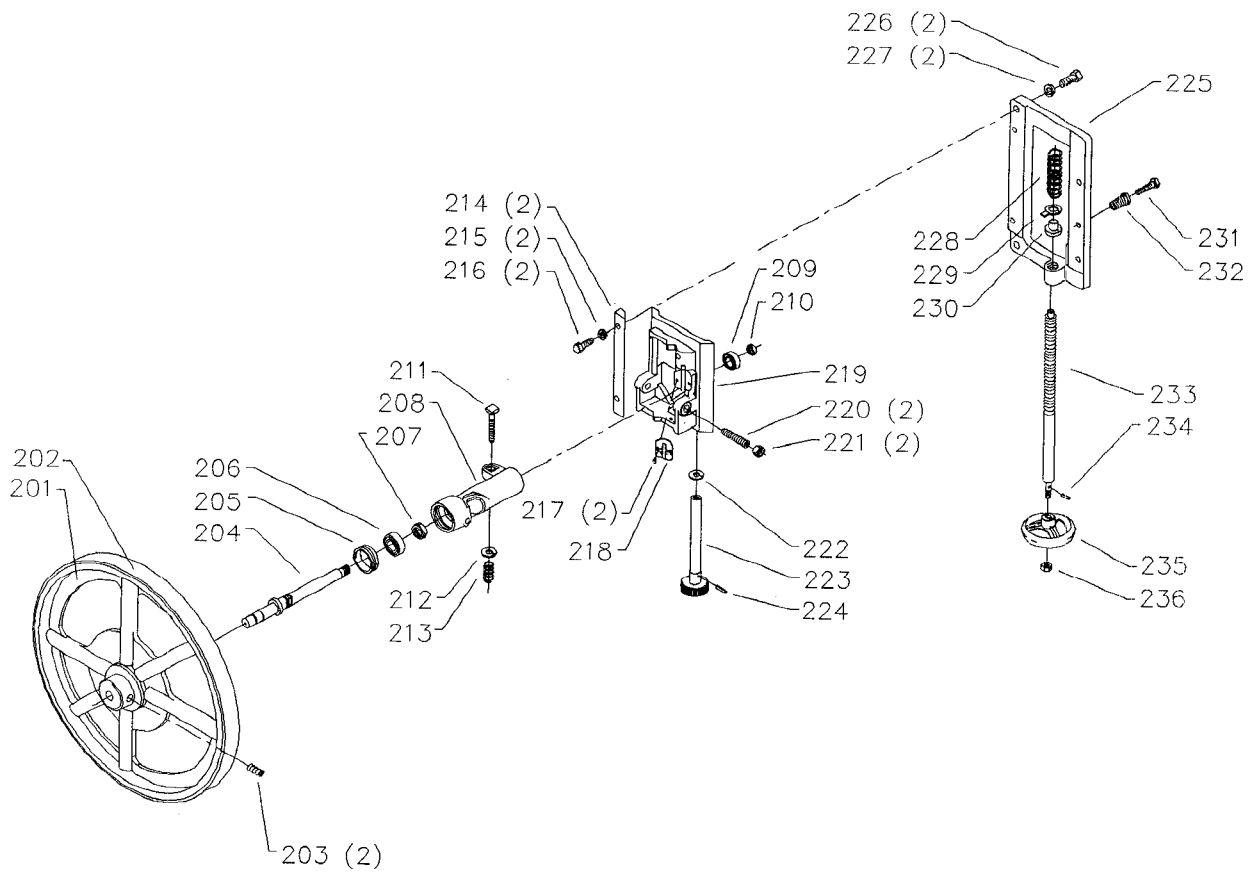

**28-720 CHIP BLOWER
 (AVAILABLE AS AN ACCESSORY)**

Parts List for 28-651 Type 2

Item Number	Part Number	Description	Qty Required
1	000000-00	No Longer Available	1
2	000000-00	No Longer Available	1
3	901020100502	MACHINE SCREW	6
4	5140099-99	LOCK WASHER	8
5	901021400584	SCREW	8
6	901064502250S	DRIVE SCREW	4
7	426047540001	NAMEPLATE	1
8	000000-00	No Longer Available	1
9	000000-00	No Longer Available	1
10	902011201203S	HEX NUT	2
11	5140099-99	LOCK WASHER	2
12	426050685001	LATCH	1
13	901020100561S	MACHINE SCREW	2
14	000000-00	No Longer Available	1
15	000000-00	No Longer Available	1
16	902011201203S	HEX NUT	2
17	5140099-99	LOCK WASHER	2
18	426050685001	LATCH	1
19	901020100561S	MACHINE SCREW	2
20	000000-00	No Longer Available	1
22	000000-00	No Longer Available	1
23	904150107008	RING	2
24	904030301656S	LOCK WASHER	2
25	1202596	STUD	2
26	904020101703S	LOCK WASHER	2
27	902010205435S	JAM NUT	2
28	000000-00	No Longer Available	1

Parts List for 28-651 Type 2

Item Number	Part Number	Description	Qty Required
30	426040175001	BRASS BUSHING	1
31	000000-00	No Longer Available	1
32	426040675002	TREADLE	1
33	000000-00	No Longer Available	1
34	000000-00	No Longer Available	1
35	000000-00	No Longer Available	1
36	426040145003	BRACKET	1
37	901010600648S	CAP SCREW	2
38	426040795007	RETAINER	1
39	904010101615	STEEL WASHER	2
40	904020201704S	LOCK WASHER	2
41	000000-00	No Longer Available	2
42	426043155001	BRAKE SHOE	1
43	489191-00	HEX NUT	1
44	904010101606S	STEEL WASHER	1
45	426041085003	BRAKE ROD	1
46	000000-00	No Longer Available	1
47	904010101606S	STEEL WASHER	1
48	905050402107	COTTER PIN	1
49	000000-00	No Longer Available	1
50	000000-00	No Longer Available	1
51	000000-00	No Longer Available	1
52	904100212096	COLLAR	1
53	901041500206	SET SCREW	1
54	426040175001	BRASS BUSHING	1
55	901010600642	CAP SCREW	1
56	426040045003	STOP BAR	1