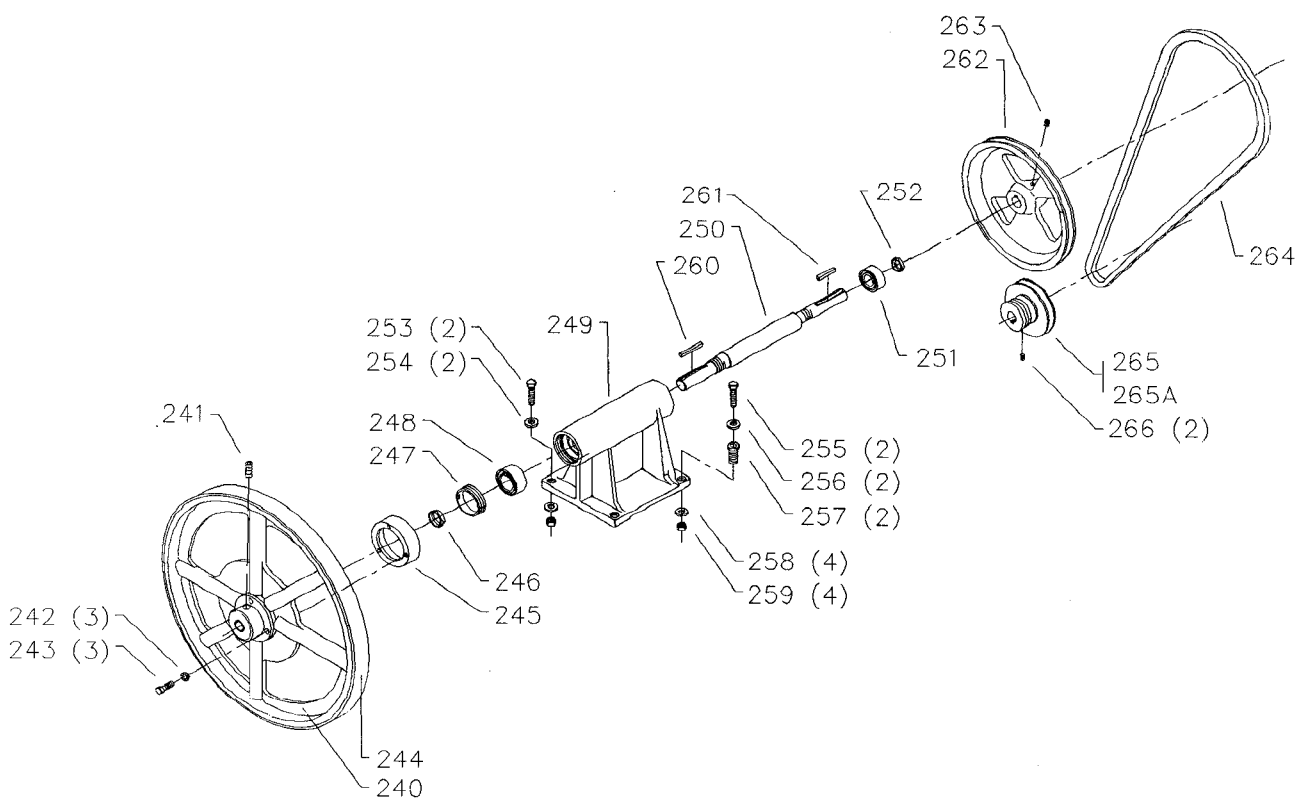

**28-720 CHIP BLOWER
 (AVAILABLE AS AN ACCESSORY)**

Parts List for 28-651 Type 2

Item Number	Part Number	Description	Qty Required
1	000000-00	No Longer Available	1
2	000000-00	No Longer Available	1
3	901020100502	MACHINE SCREW	6
4	5140099-99	LOCK WASHER	8
5	901021400584	SCREW	8
6	901064502250S	DRIVE SCREW	4
7	426047540001	NAMEPLATE	1
8	000000-00	No Longer Available	1
9	000000-00	No Longer Available	1
10	902011201203S	HEX NUT	2
11	5140099-99	LOCK WASHER	2
12	426050685001	LATCH	1
13	901020100561S	MACHINE SCREW	2
14	000000-00	No Longer Available	1
15	000000-00	No Longer Available	1
16	902011201203S	HEX NUT	2
17	5140099-99	LOCK WASHER	2
18	426050685001	LATCH	1
19	901020100561S	MACHINE SCREW	2
20	000000-00	No Longer Available	1
22	000000-00	No Longer Available	1
23	904150107008	RING	2
24	904030301656S	LOCK WASHER	2
25	1202596	STUD	2
26	904020101703S	LOCK WASHER	2
27	902010205435S	JAM NUT	2
28	000000-00	No Longer Available	1

Parts List for 28-651 Type 2

Item Number	Part Number	Description	Qty Required
30	426040175001	BRASS BUSHING	1
31	000000-00	No Longer Available	1
32	426040675002	TREADLE	1
33	000000-00	No Longer Available	1
34	000000-00	No Longer Available	1
35	000000-00	No Longer Available	1
36	426040145003	BRACKET	1
37	901010600648S	CAP SCREW	2
38	426040795007	RETAINER	1
39	904010101615	STEEL WASHER	2
40	904020201704S	LOCK WASHER	2
41	000000-00	No Longer Available	2
42	426043155001	BRAKE SHOE	1
43	489191-00	HEX NUT	1
44	904010101606S	STEEL WASHER	1
45	426041085003	BRAKE ROD	1
46	000000-00	No Longer Available	1
47	904010101606S	STEEL WASHER	1
48	905050402107	COTTER PIN	1
49	000000-00	No Longer Available	1
50	000000-00	No Longer Available	1
51	000000-00	No Longer Available	1
52	904100212096	COLLAR	1
53	901041500206	SET SCREW	1
54	426040175001	BRASS BUSHING	1
55	901010600642	CAP SCREW	1
56	426040045003	STOP BAR	1