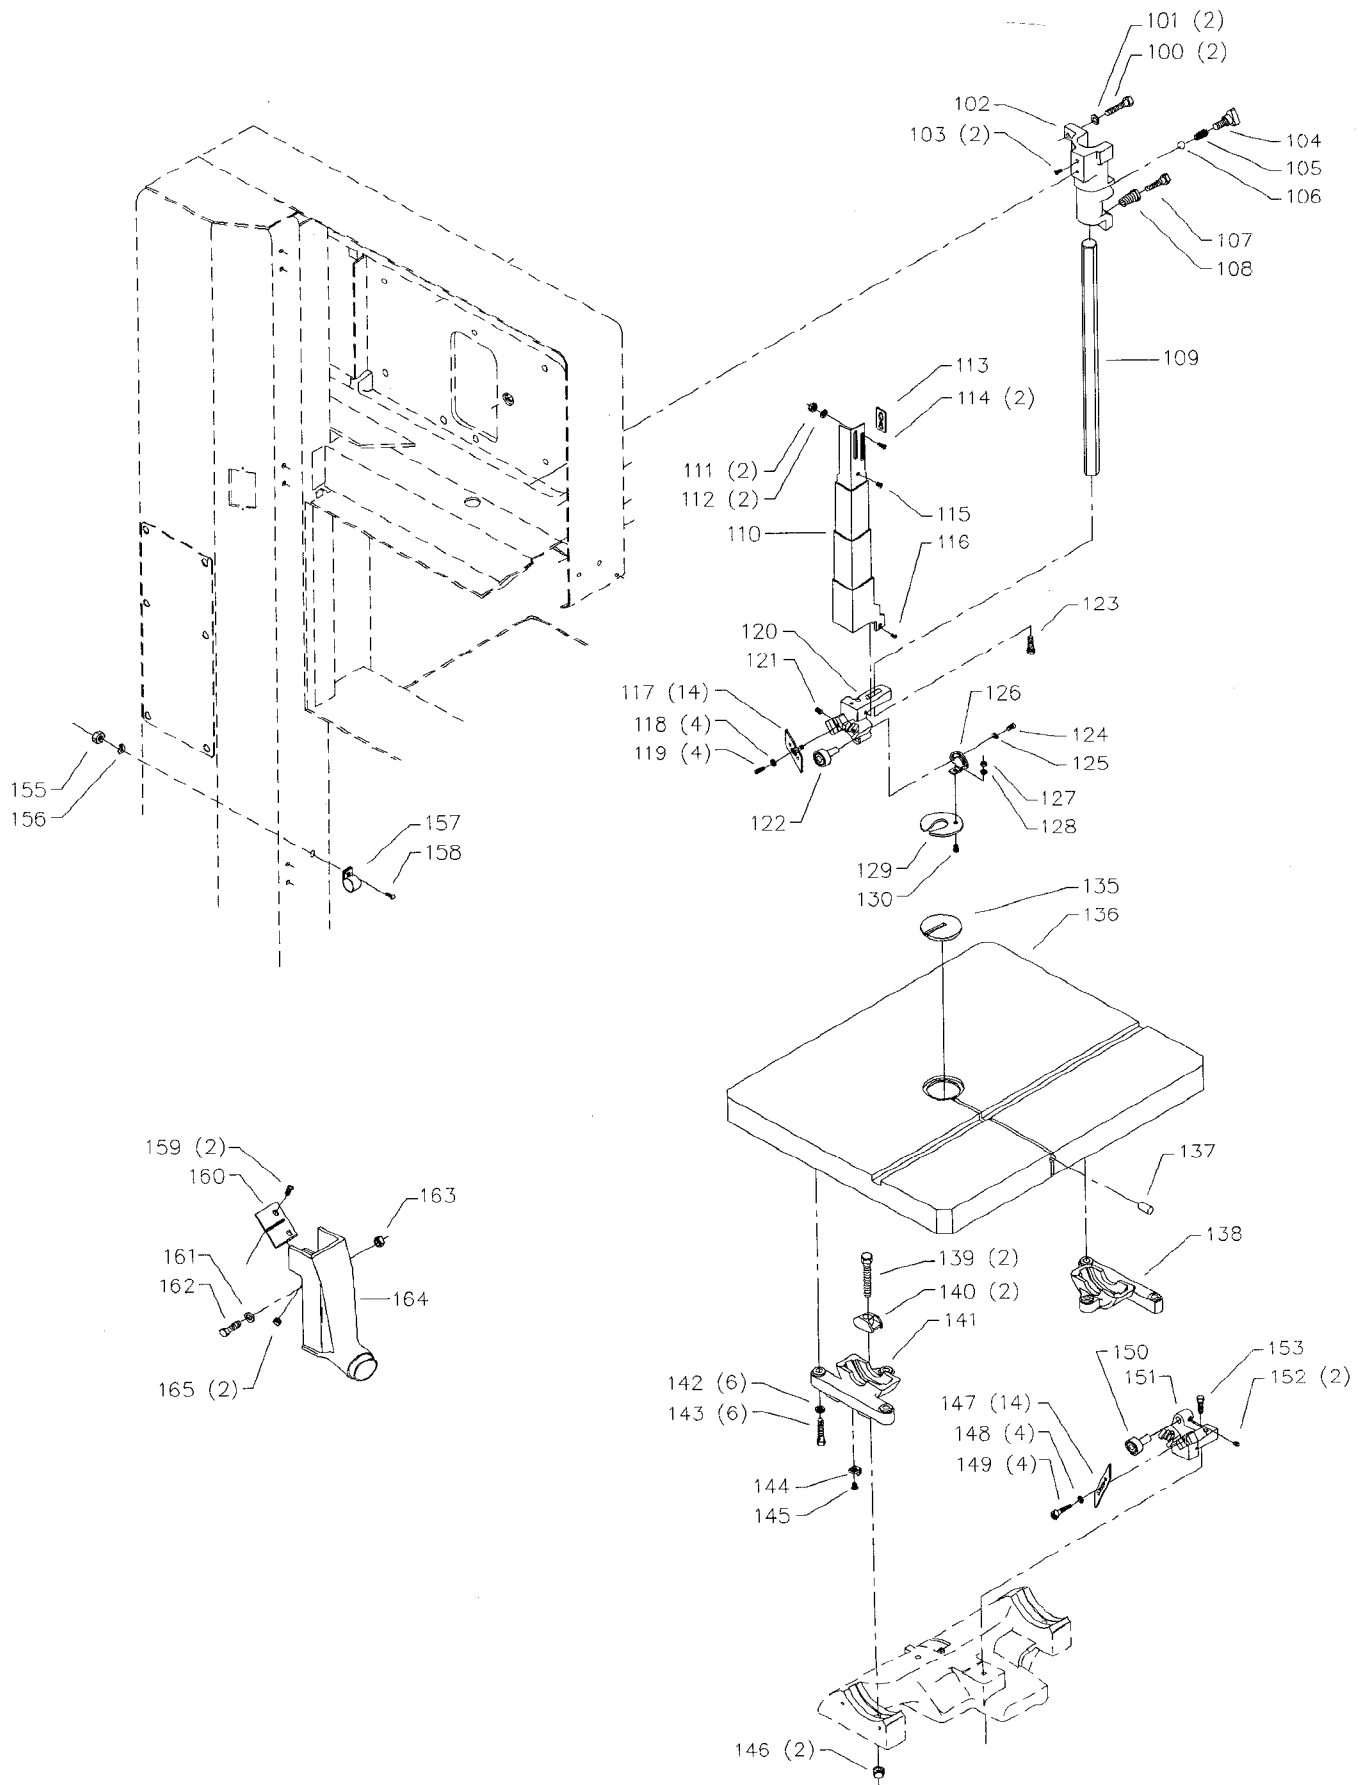

**28-720 CHIP BLOWER
 (AVAILABLE AS AN ACCESSORY)**

Parts List for 28-651 Type 2

Item Number	Part Number	Description	Qty Required
1	000000-00	No Longer Available	1
2	000000-00	No Longer Available	1
3	901020100502	MACHINE SCREW	6
4	5140099-99	LOCK WASHER	8
5	901021400584	SCREW	8
6	901064502250S	DRIVE SCREW	4
7	426047540001	NAMEPLATE	1
8	000000-00	No Longer Available	1
9	000000-00	No Longer Available	1
10	902011201203S	HEX NUT	2
11	5140099-99	LOCK WASHER	2
12	426050685001	LATCH	1
13	901020100561S	MACHINE SCREW	2
14	000000-00	No Longer Available	1
15	000000-00	No Longer Available	1
16	902011201203S	HEX NUT	2
17	5140099-99	LOCK WASHER	2
18	426050685001	LATCH	1
19	901020100561S	MACHINE SCREW	2
20	000000-00	No Longer Available	1
22	000000-00	No Longer Available	1
23	904150107008	RING	2
24	904030301656S	LOCK WASHER	2
25	1202596	STUD	2
26	904020101703S	LOCK WASHER	2
27	902010205435S	JAM NUT	2
28	000000-00	No Longer Available	1

Parts List for 28-651 Type 2

Item Number	Part Number	Description	Qty Required
30	426040175001	BRASS BUSHING	1
31	000000-00	No Longer Available	1
32	426040675002	TREADLE	1
33	000000-00	No Longer Available	1
34	000000-00	No Longer Available	1
35	000000-00	No Longer Available	1
36	426040145003	BRACKET	1
37	901010600648S	CAP SCREW	2
38	426040795007	RETAINER	1
39	904010101615	STEEL WASHER	2
40	904020201704S	LOCK WASHER	2
41	000000-00	No Longer Available	2
42	426043155001	BRAKE SHOE	1
43	489191-00	HEX NUT	1
44	904010101606S	STEEL WASHER	1
45	426041085003	BRAKE ROD	1
46	000000-00	No Longer Available	1
47	904010101606S	STEEL WASHER	1
48	905050402107	COTTER PIN	1
49	000000-00	No Longer Available	1
50	000000-00	No Longer Available	1
51	000000-00	No Longer Available	1
52	904100212096	COLLAR	1
53	901041500206	SET SCREW	1
54	426040175001	BRASS BUSHING	1
55	901010600642	CAP SCREW	1
56	426040045003	STOP BAR	1