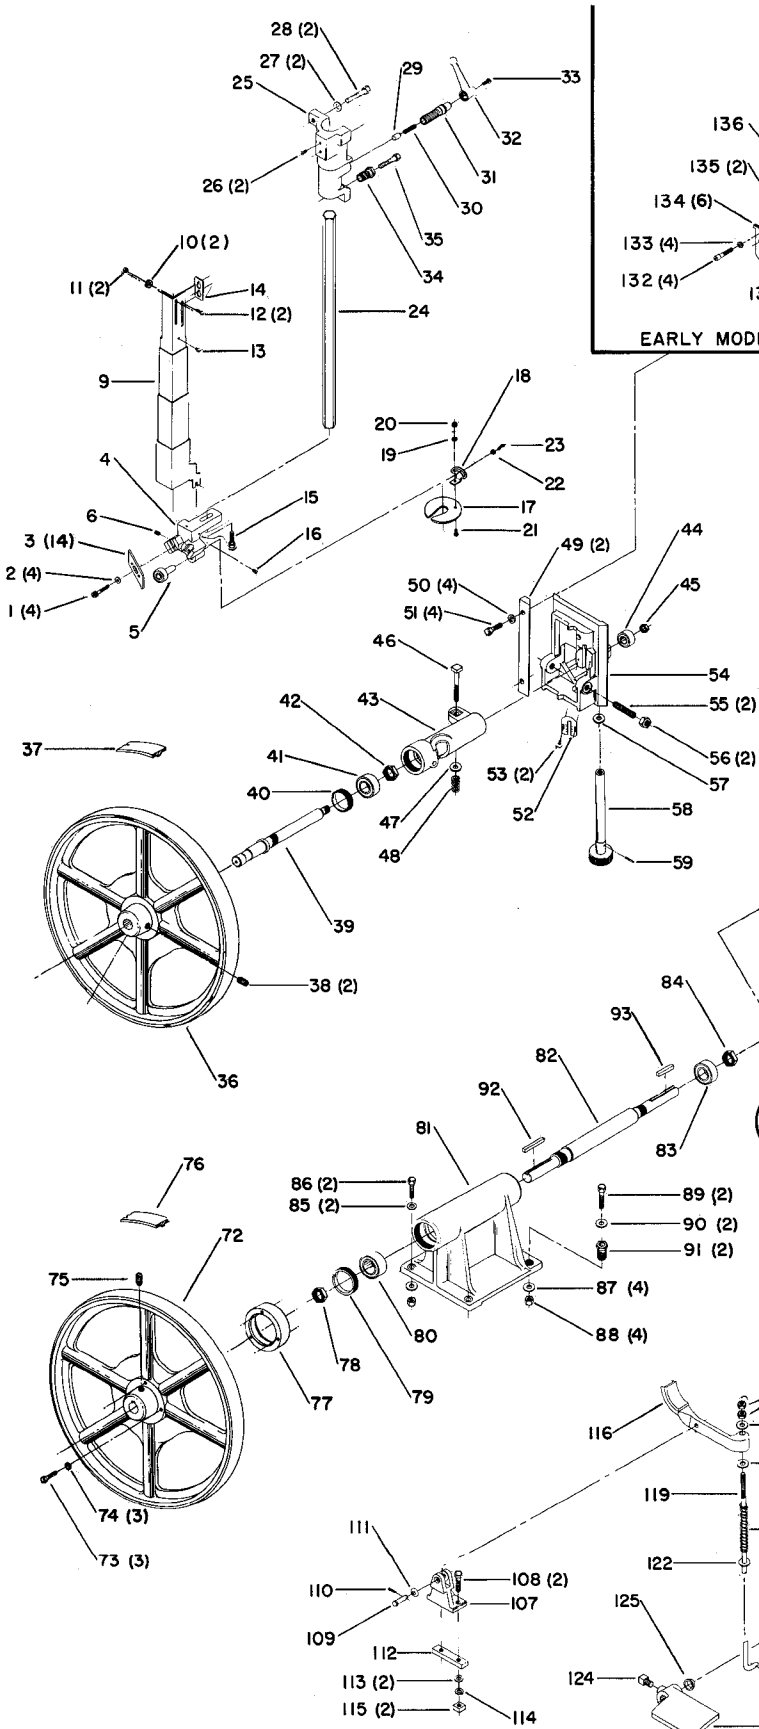

EARLY MODEL BLADE GUIDE

FOR BAND SAWS WITH
SER. NOS. 157-6672
AND HIGHER

FOR BAND SAWS WITH
SER. NOS. 157-6671
AND LOWER

* NOT ASSEMBLED WITH BASIC MACHINE

Parts List for 28-651 Type 1

Item Number	Part Number	Description	Qty Required
1	901030100760	CAP SCREW	4
2	5140010-69	WASHER	4
3	000000-00	No Longer Available	14
4	000000-00	No Longer Available	1
4	426050145036	BRACKET	1
5	426053805001	ROLLER ASSY	1
6	901041500206	SET SCREW	1
9	000000-00	No Longer Available	1
10	5140099-99	LOCK WASHER	1
11	902011201203S	HEX NUT	2
12	901020107562	SCREW	2
13	901020100558	MACHINE SCREW	1
14	426050145020	GUARD BRACKET	1
15	901010600649S	CAP SCREW	1
16	901020100558	MACHINE SCREW	1
17	1200464	FINGER GUARD	1
18	000000-00	No Longer Available	1
19	491958-00	LOCK WASHER	1
20	902011201203S	HEX NUT	1
21	901021400584	SCREW	1
22	904010101609	STEEL WASHER	1
23	901021400584	SCREW	1
24	000000-00	No Longer Available	1
25	426040145011	BRACKET	1
26	901020100593	MACHINE SCREW	2
27	904010101615	STEEL WASHER	2
28	901010603102S	CAP SCREW	2

Parts List for 28-651 Type 1

Item Number	Part Number	Description	Qty Required
55	000000-00	No Longer Available	2
56	902010201266	HEX JAM NUT	2
57	904010101606S	STEEL WASHER	1
58	426054095001	EXTENSION	1
59	905010102704	ROLL PIN	1
60	426040725007	SLIDE PLATE	1
61	904020201705	LOCK WASHER	2
62	901010600628	CAP SCREW	2
63	928010414149	COIL SPRING	1
64	951010113992	POINTER	1
65	426040745001	SPRING CAP	1
66	901010600617	CAP SCREW	1
67	000000-00	No Longer Available	1
68	1201927	TENSION SCREW	1
68	952011213268	TENSION SCREW	1
69	905010102711	ROLL PIN	1
70	930010331336	HANDWHEEL	1
70	931039914766	HANDWHEEL	1
70	901041500206	SET SCREW	1
71	489191-00	HEX NUT	1
72	426044005002	LOWER WHEEL	1
73	901010600623	CAP SCREW	3
74	491957-00	LOCK WASHER	3
75	000000-00	No Longer Available	1
76	426040945002	TIRE	1
77	426040155003	BRAKE DRUM	1
78	426040795005	JAM NUT	1