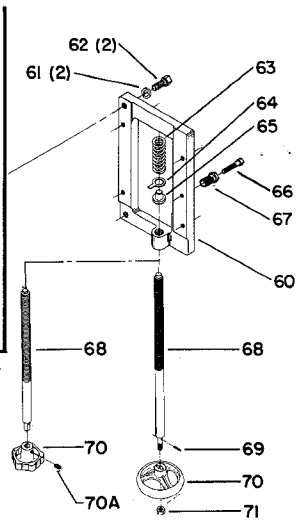

EARLY MODEL BLADE GUIDE

FOR BAND SAWS WITH
SER. NOS. 157-6672
AND HIGHER

FOR BAND SAWS WITH
SER. NOS. 157-6671
AND LOWER

* NOT ASSEMBLED WITH BASIC MACHINE

Parts List for 28-651 Type 1

Item Number	Part Number	Description	Qty Required
1	901030100760	CAP SCREW	4
2	5140010-69	WASHER	4
3	000000-00	No Longer Available	14
4	000000-00	No Longer Available	1
4	426050145036	BRACKET	1
5	426053805001	ROLLER ASSY	1
6	901041500206	SET SCREW	1
9	000000-00	No Longer Available	1
10	5140099-99	LOCK WASHER	1
11	902011201203S	HEX NUT	2
12	901020107562	SCREW	2
13	901020100558	MACHINE SCREW	1
14	426050145020	GUARD BRACKET	1
15	901010600649S	CAP SCREW	1
16	901020100558	MACHINE SCREW	1
17	1200464	FINGER GUARD	1
18	000000-00	No Longer Available	1
19	491958-00	LOCK WASHER	1
20	902011201203S	HEX NUT	1
21	901021400584	SCREW	1
22	904010101609	STEEL WASHER	1
23	901021400584	SCREW	1
24	000000-00	No Longer Available	1
25	426040145011	BRACKET	1
26	901020100593	MACHINE SCREW	2
27	904010101615	STEEL WASHER	2
28	901010603102S	CAP SCREW	2

Parts List for 28-651 Type 1

Item Number	Part Number	Description	Qty Required
55	000000-00	No Longer Available	2
56	902010201266	HEX JAM NUT	2
57	904010101606S	STEEL WASHER	1
58	426054095001	EXTENSION	1
59	905010102704	ROLL PIN	1
60	426040725007	SLIDE PLATE	1
61	904020201705	LOCK WASHER	2
62	901010600628	CAP SCREW	2
63	928010414149	COIL SPRING	1
64	951010113992	POINTER	1
65	426040745001	SPRING CAP	1
66	901010600617	CAP SCREW	1
67	000000-00	No Longer Available	1
68	1201927	TENSION SCREW	1
68	952011213268	TENSION SCREW	1
69	905010102711	ROLL PIN	1
70	930010331336	HANDWHEEL	1
70	931039914766	HANDWHEEL	1
70	901041500206	SET SCREW	1
71	489191-00	HEX NUT	1
72	426044005002	LOWER WHEEL	1
73	901010600623	CAP SCREW	3
74	491957-00	LOCK WASHER	3
75	000000-00	No Longer Available	1
76	426040945002	TIRE	1
77	426040155003	BRAKE DRUM	1
78	426040795005	JAM NUT	1