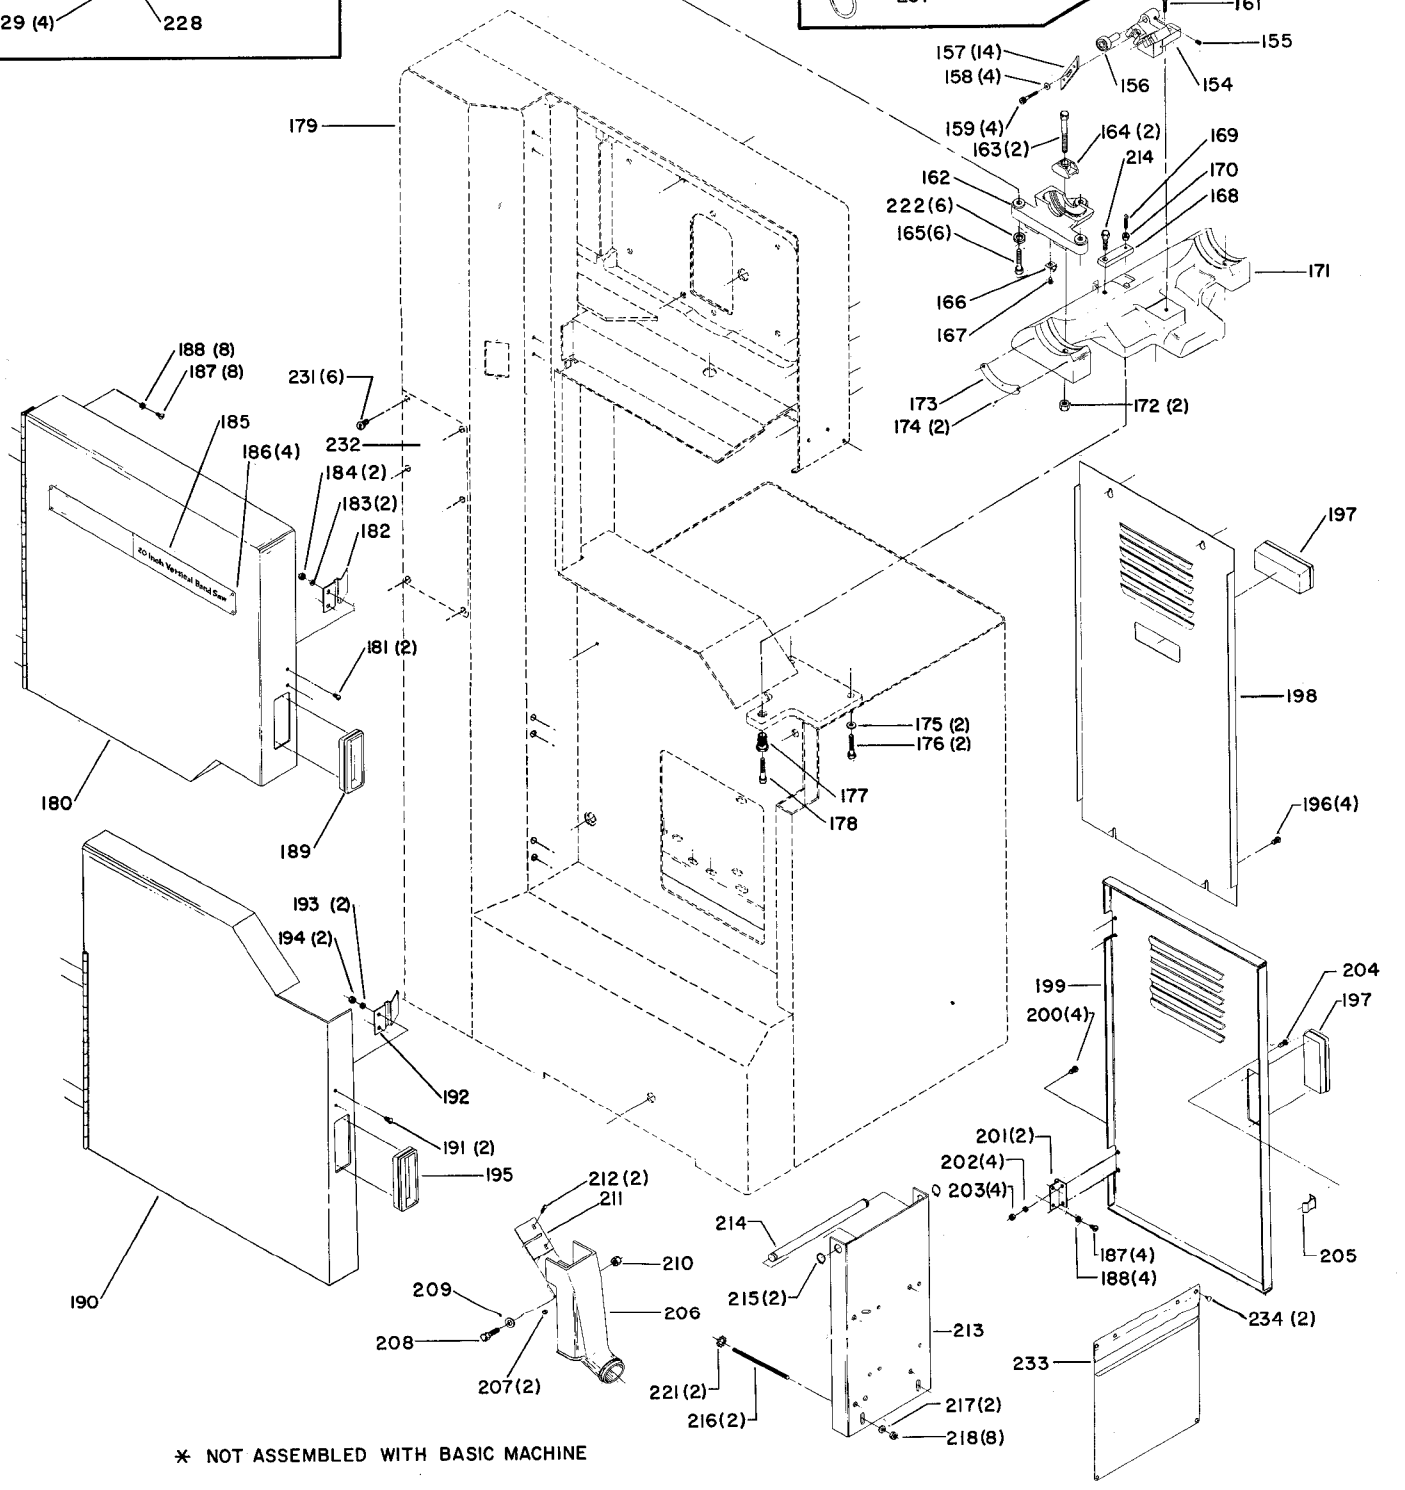

EARLY MODEL BLADE GUIDE

FOR BAND SAWS WITH
SER. NOS. 157-6672
AND HIGHER

FOR BAND SAWS WITH
SER. NOS. 157-6671
AND LOWER

* NOT ASSEMBLED WITH BASIC MACHINE

Parts List for 28-651 Type 1

Item Number	Part Number	Description	Qty Required
1	901030100760	CAP SCREW	4
2	5140010-69	WASHER	4
3	000000-00	No Longer Available	14
4	000000-00	No Longer Available	1
4	426050145036	BRACKET	1
5	426053805001	ROLLER ASSY	1
6	901041500206	SET SCREW	1
9	000000-00	No Longer Available	1
10	5140099-99	LOCK WASHER	1
11	902011201203S	HEX NUT	2
12	901020107562	SCREW	2
13	901020100558	MACHINE SCREW	1
14	426050145020	GUARD BRACKET	1
15	901010600649S	CAP SCREW	1
16	901020100558	MACHINE SCREW	1
17	1200464	FINGER GUARD	1
18	000000-00	No Longer Available	1
19	491958-00	LOCK WASHER	1
20	902011201203S	HEX NUT	1
21	901021400584	SCREW	1
22	904010101609	STEEL WASHER	1
23	901021400584	SCREW	1
24	000000-00	No Longer Available	1
25	426040145011	BRACKET	1
26	901020100593	MACHINE SCREW	2
27	904010101615	STEEL WASHER	2
28	901010603102S	CAP SCREW	2

Parts List for 28-651 Type 1

Item Number	Part Number	Description	Qty Required
55	000000-00	No Longer Available	2
56	902010201266	HEX JAM NUT	2
57	904010101606S	STEEL WASHER	1
58	426054095001	EXTENSION	1
59	905010102704	ROLL PIN	1
60	426040725007	SLIDE PLATE	1
61	904020201705	LOCK WASHER	2
62	901010600628	CAP SCREW	2
63	928010414149	COIL SPRING	1
64	951010113992	POINTER	1
65	426040745001	SPRING CAP	1
66	901010600617	CAP SCREW	1
67	000000-00	No Longer Available	1
68	1201927	TENSION SCREW	1
68	952011213268	TENSION SCREW	1
69	905010102711	ROLL PIN	1
70	930010331336	HANDWHEEL	1
70	931039914766	HANDWHEEL	1
70	901041500206	SET SCREW	1
71	489191-00	HEX NUT	1
72	426044005002	LOWER WHEEL	1
73	901010600623	CAP SCREW	3
74	491957-00	LOCK WASHER	3
75	000000-00	No Longer Available	1
76	426040945002	TIRE	1
77	426040155003	BRAKE DRUM	1
78	426040795005	JAM NUT	1