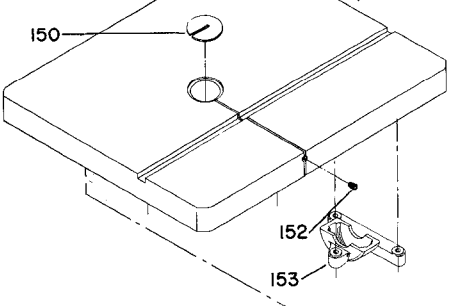

EARLY MODEL BLADE GUIDE

FOR BAND SAWS WITH
SER. NOS. 157-6672
AND HIGHER

FOR BAND SAWS WITH
SER. NOS. 157-6671
AND LOWER

* NOT ASSEMBLED WITH BASIC MACHINE

Parts List for 28-651 Type 1

Item Number	Part Number	Description	Qty Required
1	901030100760	CAP SCREW	4
2	5140010-69	WASHER	4
3	000000-00	No Longer Available	14
4	000000-00	No Longer Available	1
4	426050145036	BRACKET	1
5	426053805001	ROLLER ASSY	1
6	901041500206	SET SCREW	1
9	000000-00	No Longer Available	1
10	5140099-99	LOCK WASHER	1
11	902011201203S	HEX NUT	2
12	901020107562	SCREW	2
13	901020100558	MACHINE SCREW	1
14	426050145020	GUARD BRACKET	1
15	901010600649S	CAP SCREW	1
16	901020100558	MACHINE SCREW	1
17	1200464	FINGER GUARD	1
18	000000-00	No Longer Available	1
19	491958-00	LOCK WASHER	1
20	902011201203S	HEX NUT	1
21	901021400584	SCREW	1
22	904010101609	STEEL WASHER	1
23	901021400584	SCREW	1
24	000000-00	No Longer Available	1
25	426040145011	BRACKET	1
26	901020100593	MACHINE SCREW	2
27	904010101615	STEEL WASHER	2
28	901010603102S	CAP SCREW	2

Parts List for 28-651 Type 1

Item Number	Part Number	Description	Qty Required
55	000000-00	No Longer Available	2
56	902010201266	HEX JAM NUT	2
57	904010101606S	STEEL WASHER	1
58	426054095001	EXTENSION	1
59	905010102704	ROLL PIN	1
60	426040725007	SLIDE PLATE	1
61	904020201705	LOCK WASHER	2
62	901010600628	CAP SCREW	2
63	928010414149	COIL SPRING	1
64	951010113992	POINTER	1
65	426040745001	SPRING CAP	1
66	901010600617	CAP SCREW	1
67	000000-00	No Longer Available	1
68	1201927	TENSION SCREW	1
68	952011213268	TENSION SCREW	1
69	905010102711	ROLL PIN	1
70	930010331336	HANDWHEEL	1
70	931039914766	HANDWHEEL	1
70	901041500206	SET SCREW	1
71	489191-00	HEX NUT	1
72	426044005002	LOWER WHEEL	1
73	901010600623	CAP SCREW	3
74	491957-00	LOCK WASHER	3
75	000000-00	No Longer Available	1
76	426040945002	TIRE	1
77	426040155003	BRAKE DRUM	1
78	426040795005	JAM NUT	1