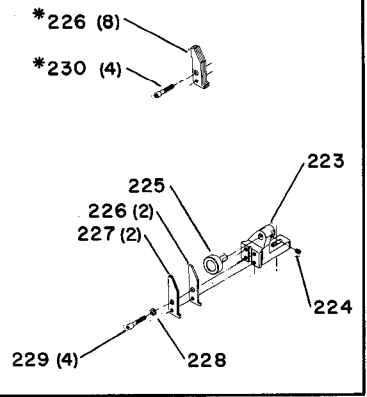

EARLY MODEL BLADE GUIDE

FOR BAND SAWS WITH
SER. NOS. 157-6672
AND HIGHER

FOR BAND SAWS WITH
SER. NOS. 157-6671
AND LOWER

* NOT ASSEMBLED WITH BASIC MACHINE

Parts List for 28-651 Type 1

Item Number	Part Number	Description	Qty Required
1	901030100760	CAP SCREW	4
2	5140010-69	WASHER	4
3	000000-00	No Longer Available	14
4	000000-00	No Longer Available	1
4	426050145036	BRACKET	1
5	426053805001	ROLLER ASSY	1
6	901041500206	SET SCREW	1
9	000000-00	No Longer Available	1
10	5140099-99	LOCK WASHER	1
11	902011201203S	HEX NUT	2
12	901020107562	SCREW	2
13	901020100558	MACHINE SCREW	1
14	426050145020	GUARD BRACKET	1
15	901010600649S	CAP SCREW	1
16	901020100558	MACHINE SCREW	1
17	1200464	FINGER GUARD	1
18	000000-00	No Longer Available	1
19	491958-00	LOCK WASHER	1
20	902011201203S	HEX NUT	1
21	901021400584	SCREW	1
22	904010101609	STEEL WASHER	1
23	901021400584	SCREW	1
24	000000-00	No Longer Available	1
25	426040145011	BRACKET	1
26	901020100593	MACHINE SCREW	2
27	904010101615	STEEL WASHER	2
28	901010603102S	CAP SCREW	2

Parts List for 28-651 Type 1

Item Number	Part Number	Description	Qty Required
55	000000-00	No Longer Available	2
56	902010201266	HEX JAM NUT	2
57	904010101606S	STEEL WASHER	1
58	426054095001	EXTENSION	1
59	905010102704	ROLL PIN	1
60	426040725007	SLIDE PLATE	1
61	904020201705	LOCK WASHER	2
62	901010600628	CAP SCREW	2
63	928010414149	COIL SPRING	1
64	951010113992	POINTER	1
65	426040745001	SPRING CAP	1
66	901010600617	CAP SCREW	1
67	000000-00	No Longer Available	1
68	1201927	TENSION SCREW	1
68	952011213268	TENSION SCREW	1
69	905010102711	ROLL PIN	1
70	930010331336	HANDWHEEL	1
70	931039914766	HANDWHEEL	1
70	901041500206	SET SCREW	1
71	489191-00	HEX NUT	1
72	426044005002	LOWER WHEEL	1
73	901010600623	CAP SCREW	3
74	491957-00	LOCK WASHER	3
75	000000-00	No Longer Available	1
76	426040945002	TIRE	1
77	426040155003	BRAKE DRUM	1
78	426040795005	JAM NUT	1