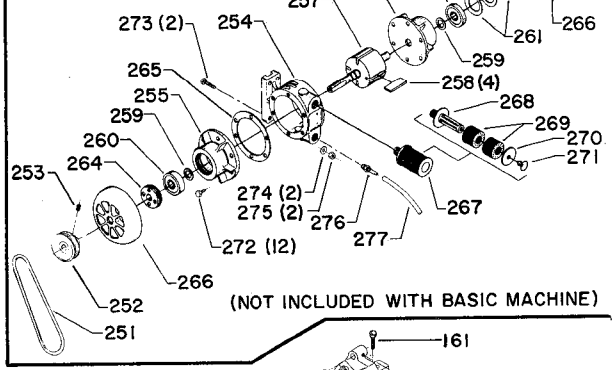

EARLY MODEL BLADE GUIDE

FOR BAND SAWS WITH
SER. NOS. 157-6672
AND HIGHER

FOR BAND SAWS WITH
SER. NOS. 157-6671
AND LOWER

* NOT ASSEMBLED WITH BASIC MACHINE

Parts List for 28-651 Type 1

Item Number	Part Number	Description	Qty Required
1	901030100760	CAP SCREW	4
2	5140010-69	WASHER	4
3	000000-00	No Longer Available	14
4	000000-00	No Longer Available	1
4	426050145036	BRACKET	1
5	426053805001	ROLLER ASSY	1
6	901041500206	SET SCREW	1
9	000000-00	No Longer Available	1
10	5140099-99	LOCK WASHER	1
11	902011201203S	HEX NUT	2
12	901020107562	SCREW	2
13	901020100558	MACHINE SCREW	1
14	426050145020	GUARD BRACKET	1
15	901010600649S	CAP SCREW	1
16	901020100558	MACHINE SCREW	1
17	1200464	FINGER GUARD	1
18	000000-00	No Longer Available	1
19	491958-00	LOCK WASHER	1
20	902011201203S	HEX NUT	1
21	901021400584	SCREW	1
22	904010101609	STEEL WASHER	1
23	901021400584	SCREW	1
24	000000-00	No Longer Available	1
25	426040145011	BRACKET	1
26	901020100593	MACHINE SCREW	2
27	904010101615	STEEL WASHER	2
28	901010603102S	CAP SCREW	2

Parts List for 28-651 Type 1

Item Number	Part Number	Description	Qty Required
55	000000-00	No Longer Available	2
56	902010201266	HEX JAM NUT	2
57	904010101606S	STEEL WASHER	1
58	426054095001	EXTENSION	1
59	905010102704	ROLL PIN	1
60	426040725007	SLIDE PLATE	1
61	904020201705	LOCK WASHER	2
62	901010600628	CAP SCREW	2
63	928010414149	COIL SPRING	1
64	951010113992	POINTER	1
65	426040745001	SPRING CAP	1
66	901010600617	CAP SCREW	1
67	000000-00	No Longer Available	1
68	1201927	TENSION SCREW	1
68	952011213268	TENSION SCREW	1
69	905010102711	ROLL PIN	1
70	930010331336	HANDWHEEL	1
70	931039914766	HANDWHEEL	1
70	901041500206	SET SCREW	1
71	489191-00	HEX NUT	1
72	426044005002	LOWER WHEEL	1
73	901010600623	CAP SCREW	3
74	491957-00	LOCK WASHER	3
75	000000-00	No Longer Available	1
76	426040945002	TIRE	1
77	426040155003	BRAKE DRUM	1
78	426040795005	JAM NUT	1