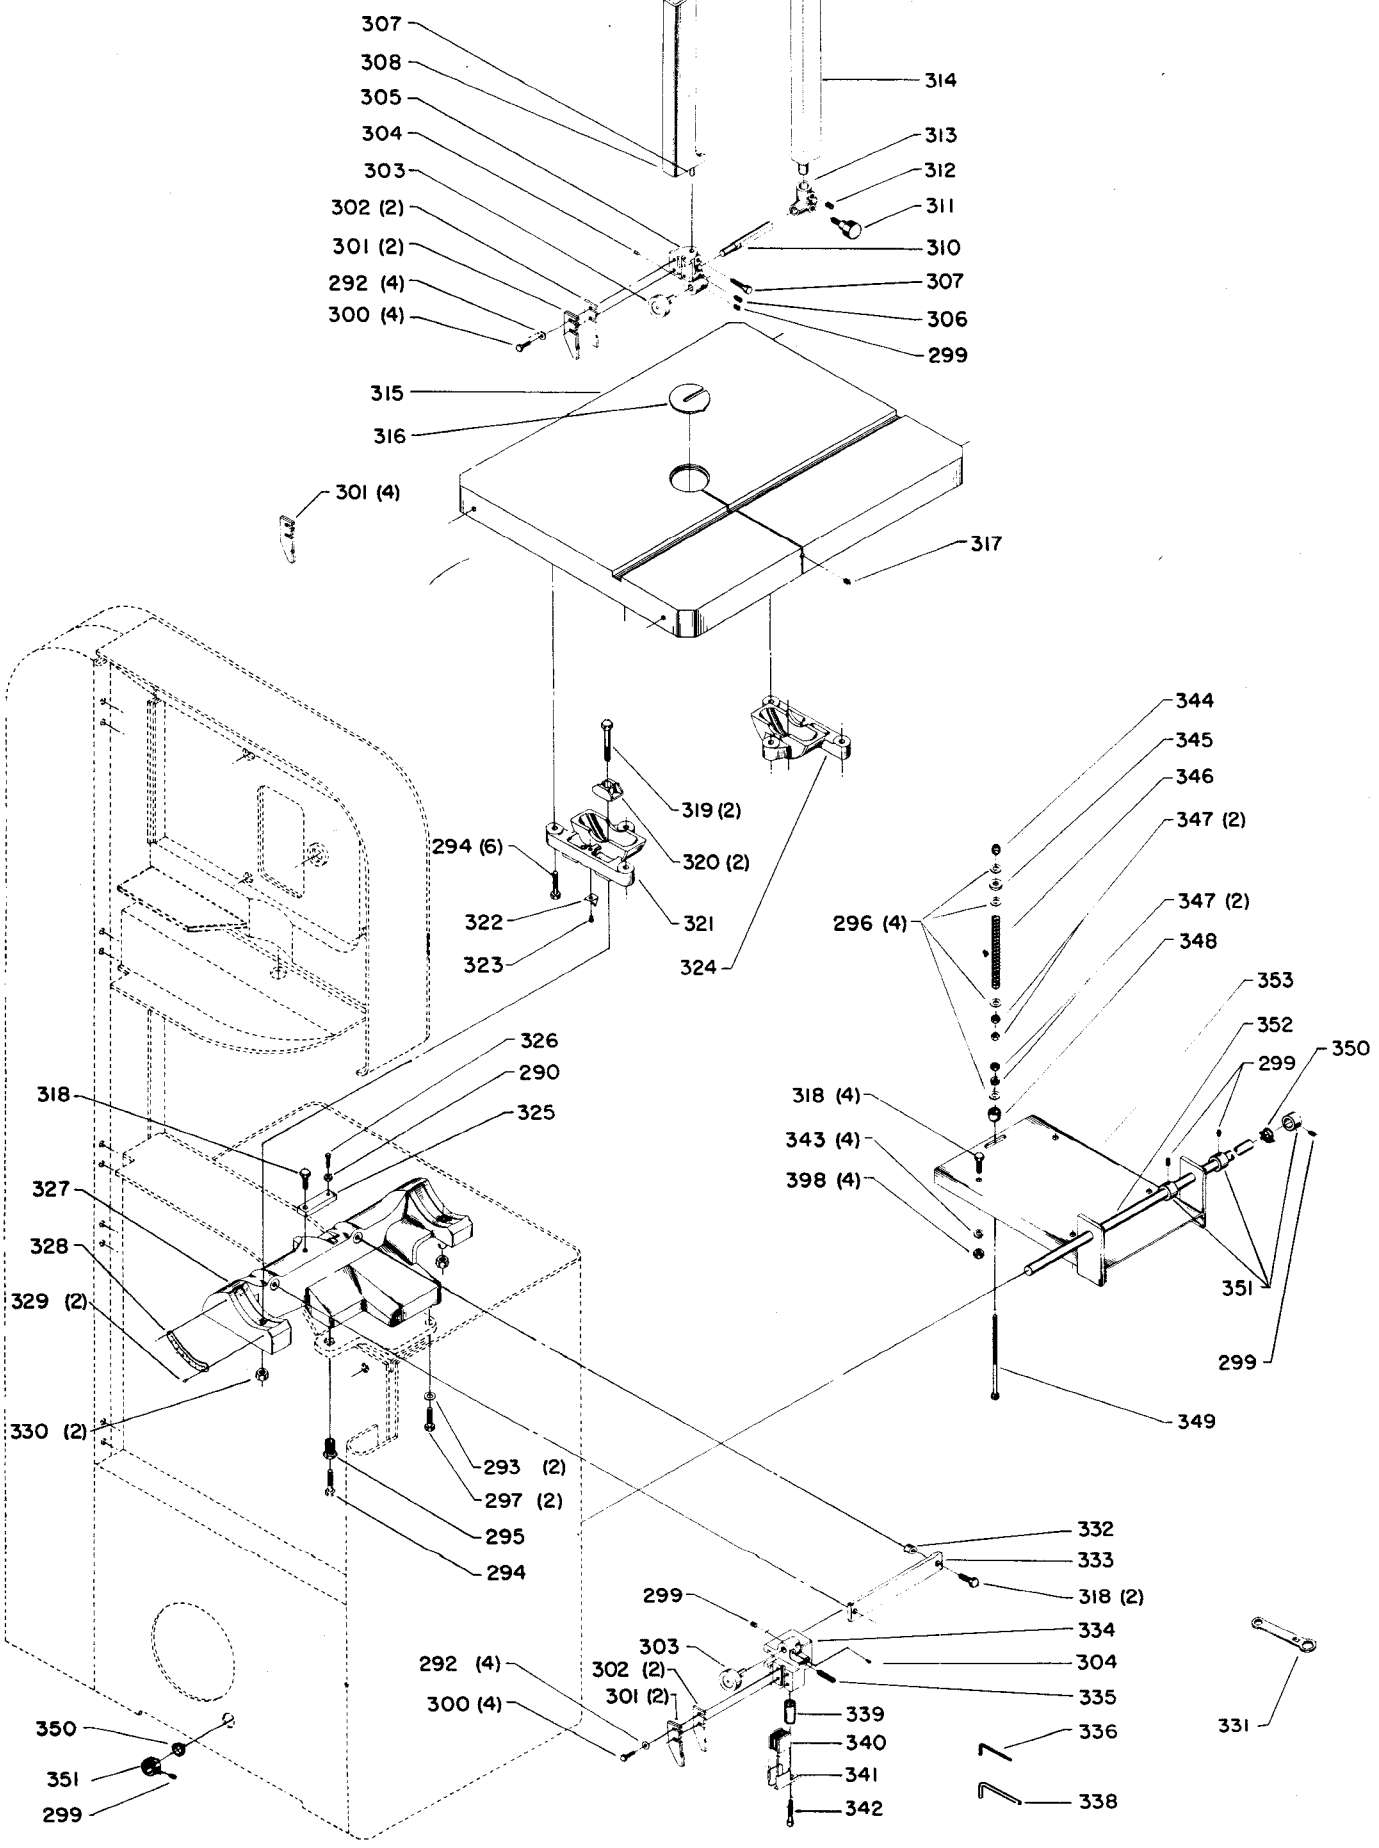

28-365 AND 28-366 20" METAL AND WOOD CUTTING BAND SAW (OLD STYLE)

\* NOTE: TO REPLACE DRIVE SHAFT ON A DELTA  
 BAND SAW WITH SERIAL NUMBER BELOW  
 129-8006, IT WILL BE NECESSARY TO  
 ORDER REPLACEMENT KIT NO. 426-05-406-5003.

## Parts List for 28-365 Type 1

Item Number	Part Number	Description	Qty Required
2	901064502250S	DRIVE SCREW	11
3	000000-00	No Longer Available	1
5	901030408015S	CAP SCREW	4
7	000000-00	No Longer Available	1
8	426050325001	COUNTER BALANCE	1
9	901020100514	MACHINE SCREW	1
10	000000-00	No Longer Available	1
11	000000-00	No Longer Available	1
12	489026-00	HEX NUT	4
13	901021400584	SCREW	28
14	000000-00	No Longer Available	1
15	5140099-99	LOCK WASHER	18
16	902011201203S	HEX NUT	20
18	901020100567S	MACHINE SCREW	2
20	902011209232	HEX NUT	2
22	000000-00	No Longer Available	1
23	901030100755S	CAP SCREW	4
24	901010600611S	CAP SCREW	2
26	406030330001S	HANDLE	1
27	000000-00	No Longer Available	1
28	901010603102S	CAP SCREW	2
29	904010101615	STEEL WASHER	2
30	901010600617	CAP SCREW	1
31	000000-00	No Longer Available	1
32	000000-00	No Longer Available	1
33	000000-00	No Longer Available	1
34	901020100577	MACHINE SCREW	2