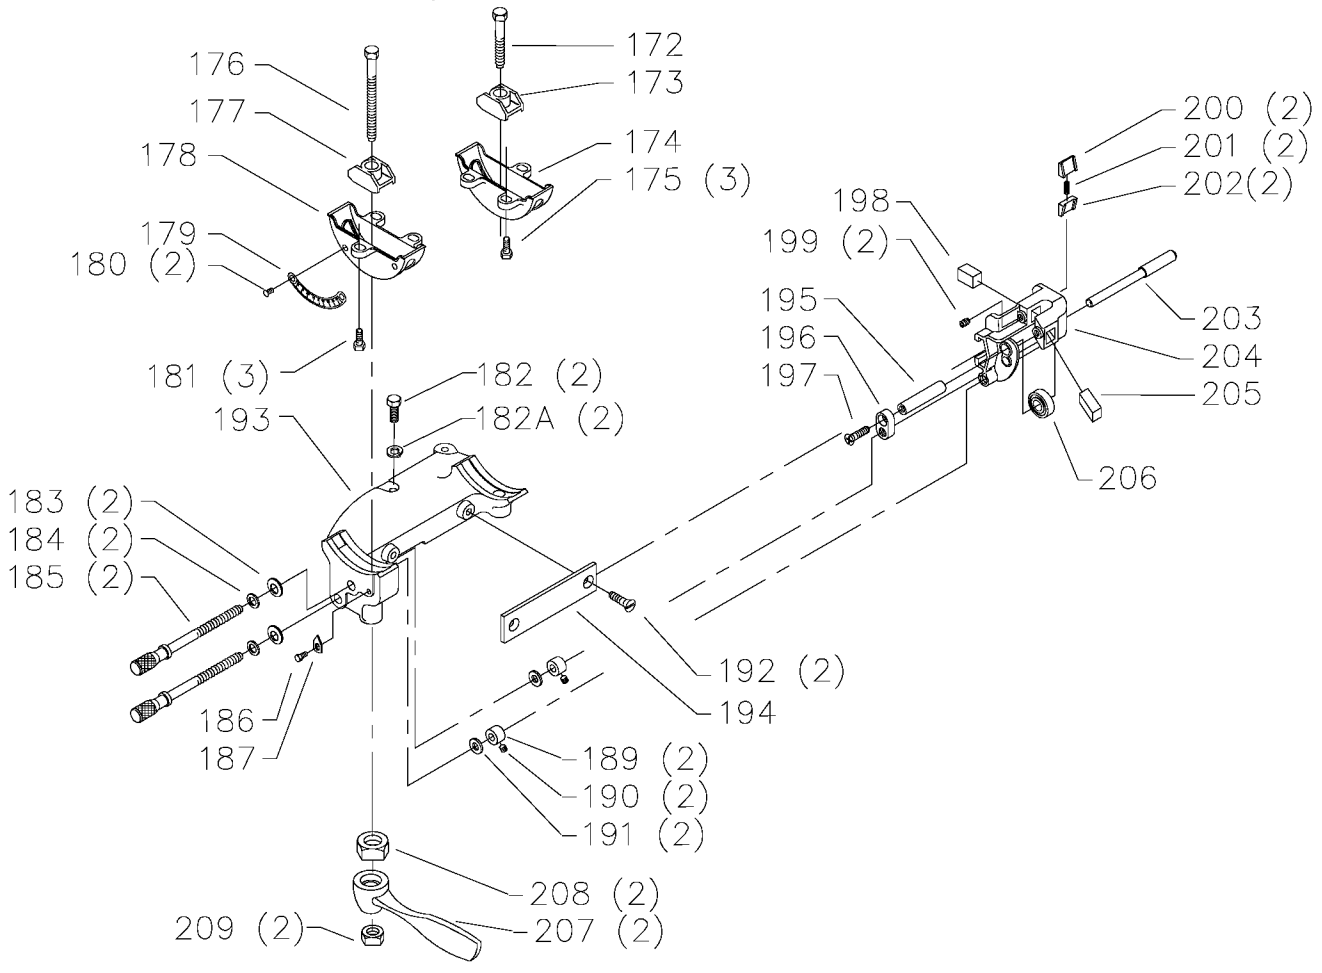

GEAR OIL

* WHEN INSTALLING SEAL (REF NO 143),
 CELLOPHANE TAPE SHOULD BE WRAPPED
 AROUND THE SHARP EDGES OF THE KEY WAY
 SLOT ON THE SHAFT TO AVOID INSTALLATION
 DAMAGE TO THE SEAL.

Parts List for 28-348 Type 1

Parts List for 28-348 Type 1

Item Number	Part Number	Description	Qty Required
27	426020590001	HINGE	1
29	426020140003	SLIDING BRACKET	1
30	905041413146	STEEL PIN	1
31	902040101403	WING NUT	1
32	901042614010	THUMB SCR	1
33	928016031902	SPRING	1
33	904010331451	WASHER	1
34	904070105572	FIBRE WASHER	1
35	902020501317	SPEC NUT	1
36	426023270004	KNOB	1
37	901010609062	BOLT	1
38	904010101611	STEEL WASHER	1
39	904020201707	LOCK WASHER	1
40	902011001027	HEX NUT	1
42	438010040082	5/8 DIA CLAMP	1
43	901030103318S	SCREW	1
49	426021220004	SPRING CLIP	1
51	901030100763	CAP SCREW	2
53	426020360001	DUST DEFLECTOR	1
54	426021110011	PIVOT STUD	1
54	904150620283S	RET RING	1
55	426020880002	STOP	1
56	901010631656S	SCREW	3
57	901010631909	SCREW	1
57	928060131910	WASHER	1
58	426021110012	HEX STUD	1
59	426021220003	DOOR CATCH	1

Parts List for 28-348 Type 1

Item Number	Part Number	Description	Qty Required
88	901041900225S	SET SCREW	1
89	426027520080	LABEL	1
90	000000-00	No Longer Available	1
91	908250131915	O-RING	1
92	426020190001	CAM ACCUATOR	1
93	902030231914	PUSH NUT	1
94	426020310004	COVER	1
95	928018031911	SPRING	1
96	000000-00	No Longer Available	1
97	426020670001	HANDLE	1
98	424021380005	BALL HANDLE	1
99	905010106715S	ROLL PIN	2
100	902012012560	JAM NUT	1
101	426034000006	LOWER WHEEL	1
102	426020940003S	TIRE	1
103	920080205398	BEARING	1
104	905040714460	DOWEL PIN	4
105	000000-00	No Longer Available	1
105	000000-00	No Longer Available	1
106	906000002437	1/2 PIPE PLUG	1
107	906000003545	90 DEG STREET ELL	1
108	906000002438	1/8 PIPE PLUG	1
109	000000-00	No Longer Available	1
110	901041700261	SET SCREW	1
111	904102113871	KNOB	1
112	426030170001	BUSHING	1
113	426031080002	SHIFT ROD	1