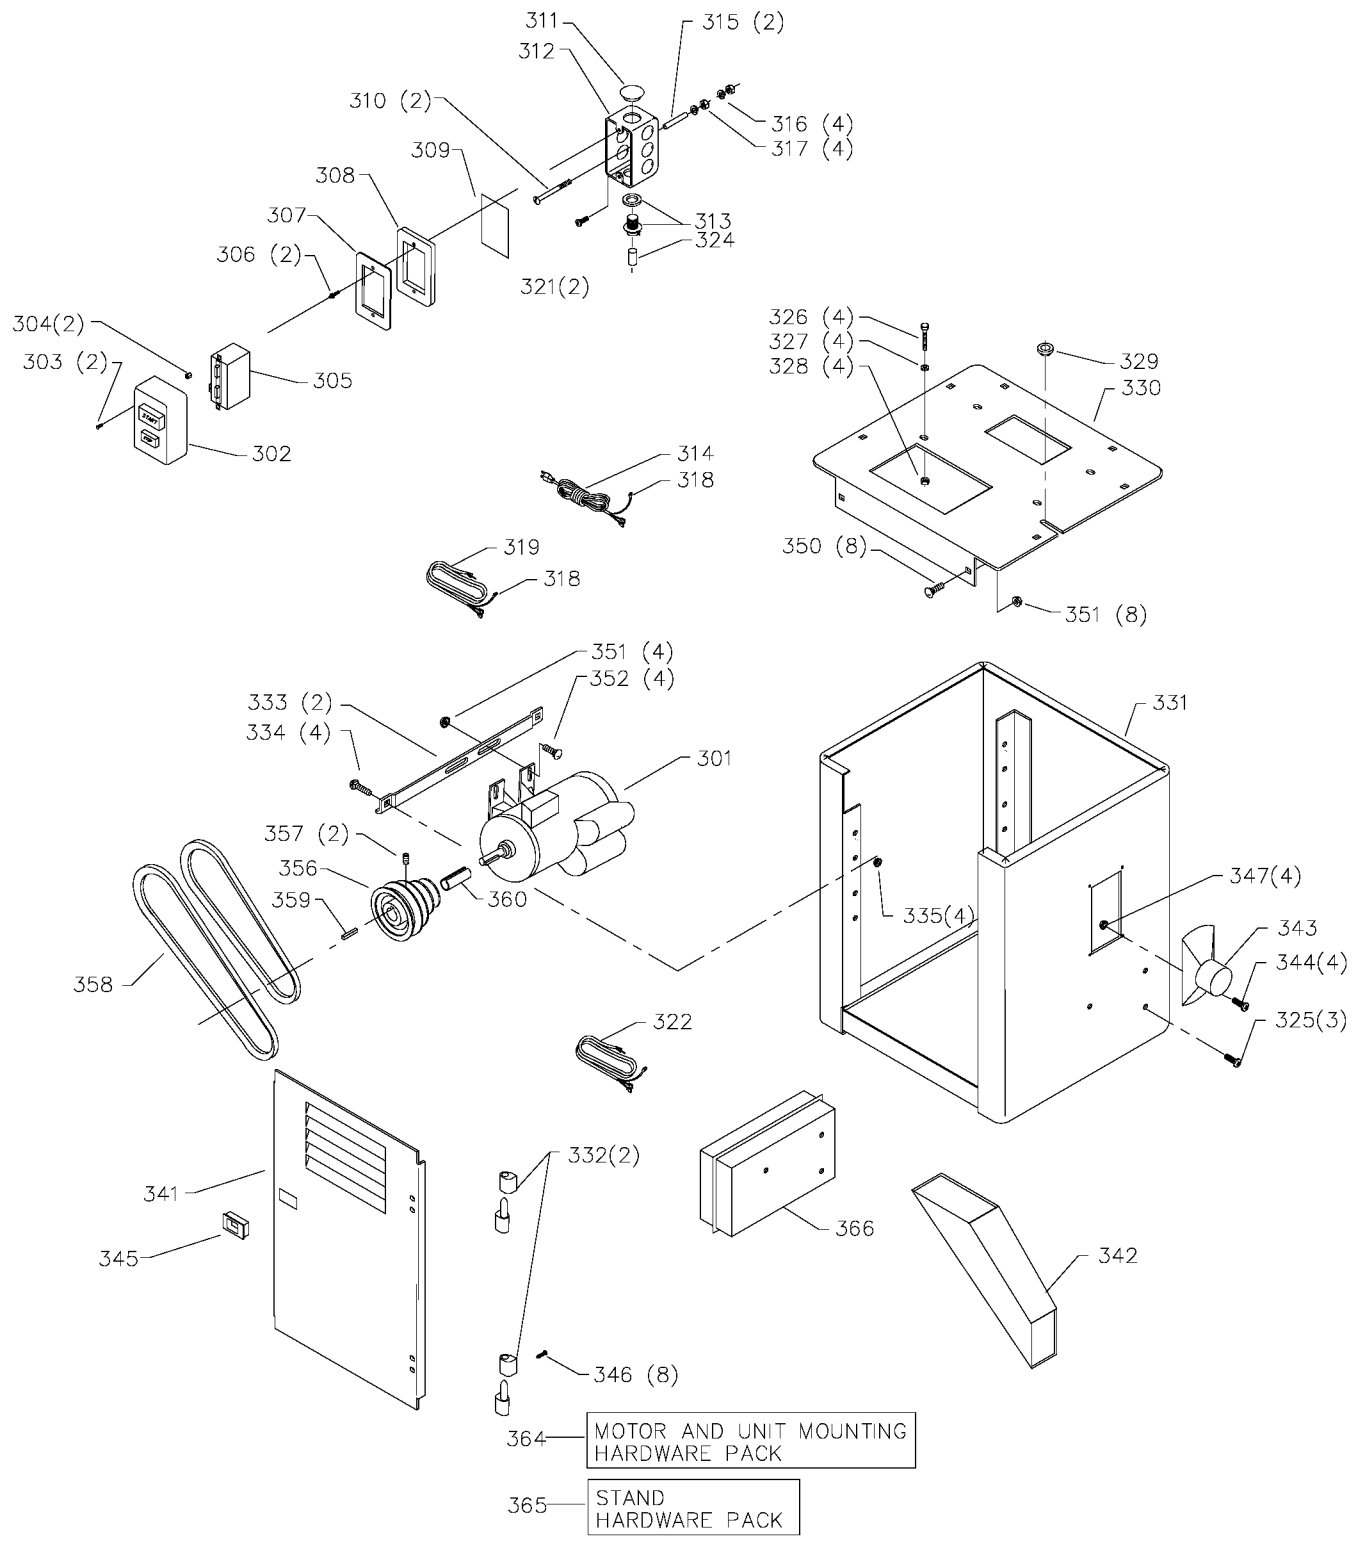

GEAR OIL

* WHEN INSTALLING SEAL (REF NO 143),
 CELLOPHANE TAPE SHOULD BE WRAPPED
 AROUND THE SHARP EDGES OF THE KEY WAY
 SLOT ON THE SHAFT TO AVOID INSTALLATION
 DAMAGE TO THE SEAL.

Parts List for 28-348 Type 1

Parts List for 28-348 Type 1

Item Number	Part Number	Description	Qty Required
27	426020590001	HINGE	1
29	426020140003	SLIDING BRACKET	1
30	905041413146	STEEL PIN	1
31	902040101403	WING NUT	1
32	901042614010	THUMB SCR	1
33	928016031902	SPRING	1
33	904010331451	WASHER	1
34	904070105572	FIBRE WASHER	1
35	902020501317	SPEC NUT	1
36	426023270004	KNOB	1
37	901010609062	BOLT	1
38	904010101611	STEEL WASHER	1
39	904020201707	LOCK WASHER	1
40	902011001027	HEX NUT	1
42	438010040082	5/8 DIA CLAMP	1
43	901030103318S	SCREW	1
49	426021220004	SPRING CLIP	1
51	901030100763	CAP SCREW	2
53	426020360001	DUST DEFLECTOR	1
54	426021110011	PIVOT STUD	1
54	904150620283S	RET RING	1
55	426020880002	STOP	1
56	901010631656S	SCREW	3
57	901010631909	SCREW	1
57	928060131910	WASHER	1
58	426021110012	HEX STUD	1
59	426021220003	DOOR CATCH	1

Parts List for 28-348 Type 1

Item Number	Part Number	Description	Qty Required
88	901041900225S	SET SCREW	1
89	426027520080	LABEL	1
90	000000-00	No Longer Available	1
91	908250131915	O-RING	1
92	426020190001	CAM ACCUATOR	1
93	902030231914	PUSH NUT	1
94	426020310004	COVER	1
95	928018031911	SPRING	1
96	000000-00	No Longer Available	1
97	426020670001	HANDLE	1
98	424021380005	BALL HANDLE	1
99	905010106715S	ROLL PIN	2
100	902012012560	JAM NUT	1
101	426034000006	LOWER WHEEL	1
102	426020940003S	TIRE	1
103	920080205398	BEARING	1
104	905040714460	DOWEL PIN	4
105	000000-00	No Longer Available	1
105	000000-00	No Longer Available	1
106	906000002437	1/2 PIPE PLUG	1
107	906000003545	90 DEG STREET ELL	1
108	906000002438	1/8 PIPE PLUG	1
109	000000-00	No Longer Available	1
110	901041700261	SET SCREW	1
111	904102113871	KNOB	1
112	426030170001	BUSHING	1
113	426031080002	SHIFT ROD	1