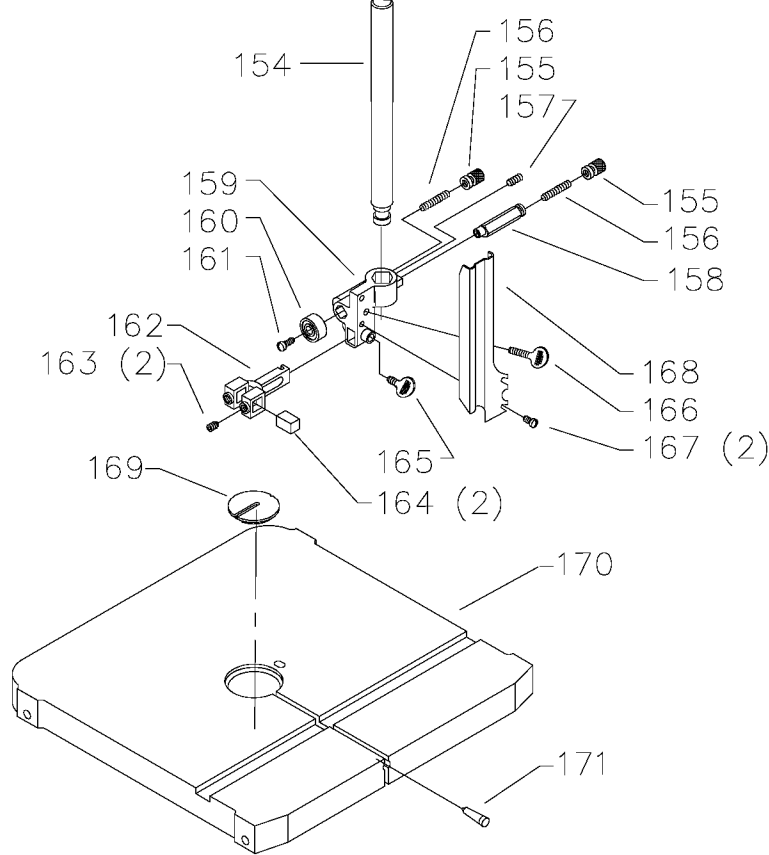

GEAR OIL

* WHEN INSTALLING SEAL (REF NO 143),
 CELLOPHANE TAPE SHOULD BE WRAPPED
 AROUND THE SHARP EDGES OF THE KEY WAY
 SLOT ON THE SHAFT TO AVOID INSTALLATION
 DAMAGE TO THE SEAL.

Parts List for 28-348 Type 1

Item Number	Part Number	Description	Qty Required
1	426023540049S	GUARD	1
2	426020600001	KNOB	1
3	426020710002	DOOR LOCK STUD	1
4	902012931513S	KEPS NUT	1
5	902010201227S	HEX JAM NUT	1
6	426034000008	UPPER WHEEL ASSY	1
7	426020940003S	TIRE	1
8	920040107273	BEARING	2
9	426020750001	POINTER	1
9	901030431917	10-32X5/8 SCREW	1
10	426021040006S	SPACER	1
11	901020121910	RD HD SCREW	1
12	904010101615	STEEL WASHER	1
13	426020540017	BLADE GUARD	1
14	901027631527	CAP SCREW	1
15	904010101615	STEEL WASHER	1
16	426020890010	UPPER FRAME	1
17	426021110006	STUD	1
18	426023540048	GUARD	1
19	902011331529S	1/4-20 FLANGED NUT	3
20	901027631527	CAP SCREW	2
21	904010101620S	WASHER	1
22	426021110012	HEX STUD	1
23	426021220003	DOOR CATCH	1
24	901020512860	SCREW	1
25	904010322477	SPECIAL WASHER	1
26	426021060004	UPPER WHEEL SHAFT	1

Parts List for 28-348 Type 1

Item Number	Part Number	Description	Qty Required
88	901041900225S	SET SCREW	1
89	426027520080	LABEL	1
90	000000-00	No Longer Available	1
91	908250131915	O-RING	1
92	426020190001	CAM ACCUATOR	1
93	902030231914	PUSH NUT	1
94	426020310004	COVER	1
95	928018031911	SPRING	1
96	000000-00	No Longer Available	1
97	426020670001	HANDLE	1
98	424021380005	BALL HANDLE	1
99	905010106715S	ROLL PIN	2
100	902012012560	JAM NUT	1
101	426034000006	LOWER WHEEL	1
102	426020940003S	TIRE	1
103	920080205398	BEARING	1
104	905040714460	DOWEL PIN	4
105	000000-00	No Longer Available	1
105	000000-00	No Longer Available	1
106	906000002437	1/2 PIPE PLUG	1
107	906000003545	90 DEG STREET ELL	1
108	906000002438	1/8 PIPE PLUG	1
109	000000-00	No Longer Available	1
110	901041700261	SET SCREW	1
111	904102113871	KNOB	1
112	426030170001	BUSHING	1
113	426031080002	SHIFT ROD	1