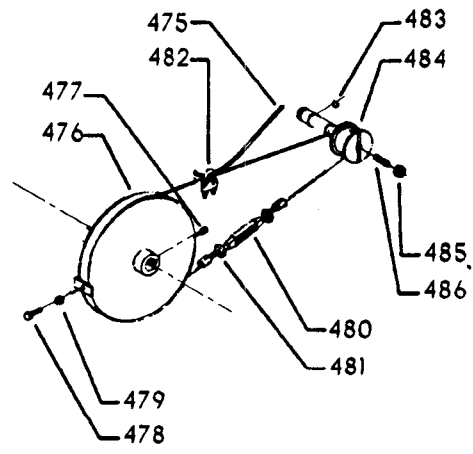

## 20" METAL CUTTING VARIABLE SPEED BAND SAW (For Units w/Serial No 94D-38976 & Lower)

**EARLY MODEL SPEED CONTROL**

**EARLY MODEL DOOR ASSY**

**EARLY MODEL CHIP BLOWER**

**EARLY MODEL UPPER & LOWER BLADE GUIDES**

## Parts List for 28-345 Type 1

Item Number	Part Number	Description	Qty Required
1	000000-00	No Longer Available	1
2	426050720001	SPEED CHART	1
3	426050555002	GUIDE	1
4	901041900286	SET SCREW	1
5	426053285001	CLUTCH ASSY	1
6	901030100763	CAP SCREW	1
7	901064502250S	DRIVE SCREW	4
8	000000-00	No Longer Available	1
9	901020100554	MACHINE SCREW	1
10	901064502250S	DRIVE SCREW	6
11	426050725030	PLATE	1
12	901020100514	MACHINE SCREW	1
13	426050325001	COUNTER BALANCE	1
14	000000-00	No Longer Available	1
15	489026-00	HEX NUT	1
16	000000-00	No Longer Available	2
17	901020100502	MACHINE SCREW	6
18	000000-00	No Longer Available	1
19	491958-00	LOCK WASHER	8
20	901021400584	SCREW	8
21	000000-00	No Longer Available	1
22	426050685001	LATCH	1
23	5140099-99	LOCK WASHER	2
24	902011201203S	HEX NUT	2
25	901020100561S	MACHINE SCREW	2
26	426047540001	NAMEPLATE	1
27	901064502250S	DRIVE SCREW	4

## Parts List for 28-345 Type 1

Item Number	Part Number	Description	Qty Required
426	426050675012	LEVER	1
427	000000-00	No Longer Available	1
427	426053795001	PULLEY	1
428	905010102728	ROLL PIN	2
429	926059925531	FIXED PULLEY ASSY	1
430	901041500232S	SET SCREW	1
431	402041085012	NYLON ROD	1
432	426040795006	JAM NUT	1
433	426051085007	ROD	1
434	901010600611S	CAP SCREW	4
435	000000-00	No Longer Available	1
435	426050795011	RETAINER	1
436	920040124029	BEARING	1
437	904151020180	RING	1
438	904150107042	RING	1
439	49-159	V5 V-BELT 55 IN OC	1
440	000000-00	No Longer Available	1
440	926059925513	MOTOR PULLEY ASSY	1
441	901041500217	SET SCREW	2
442	402041085020	ROD	1
443	928016018891	SPRING	1
444	402070795009	RETAINER	1
445	000000-00	No Longer Available	1
446	000000-00	No Longer Available	1
446	426050795011	RETAINER	1
447	920040124029	BEARING	1
448	904151020180	RING	1