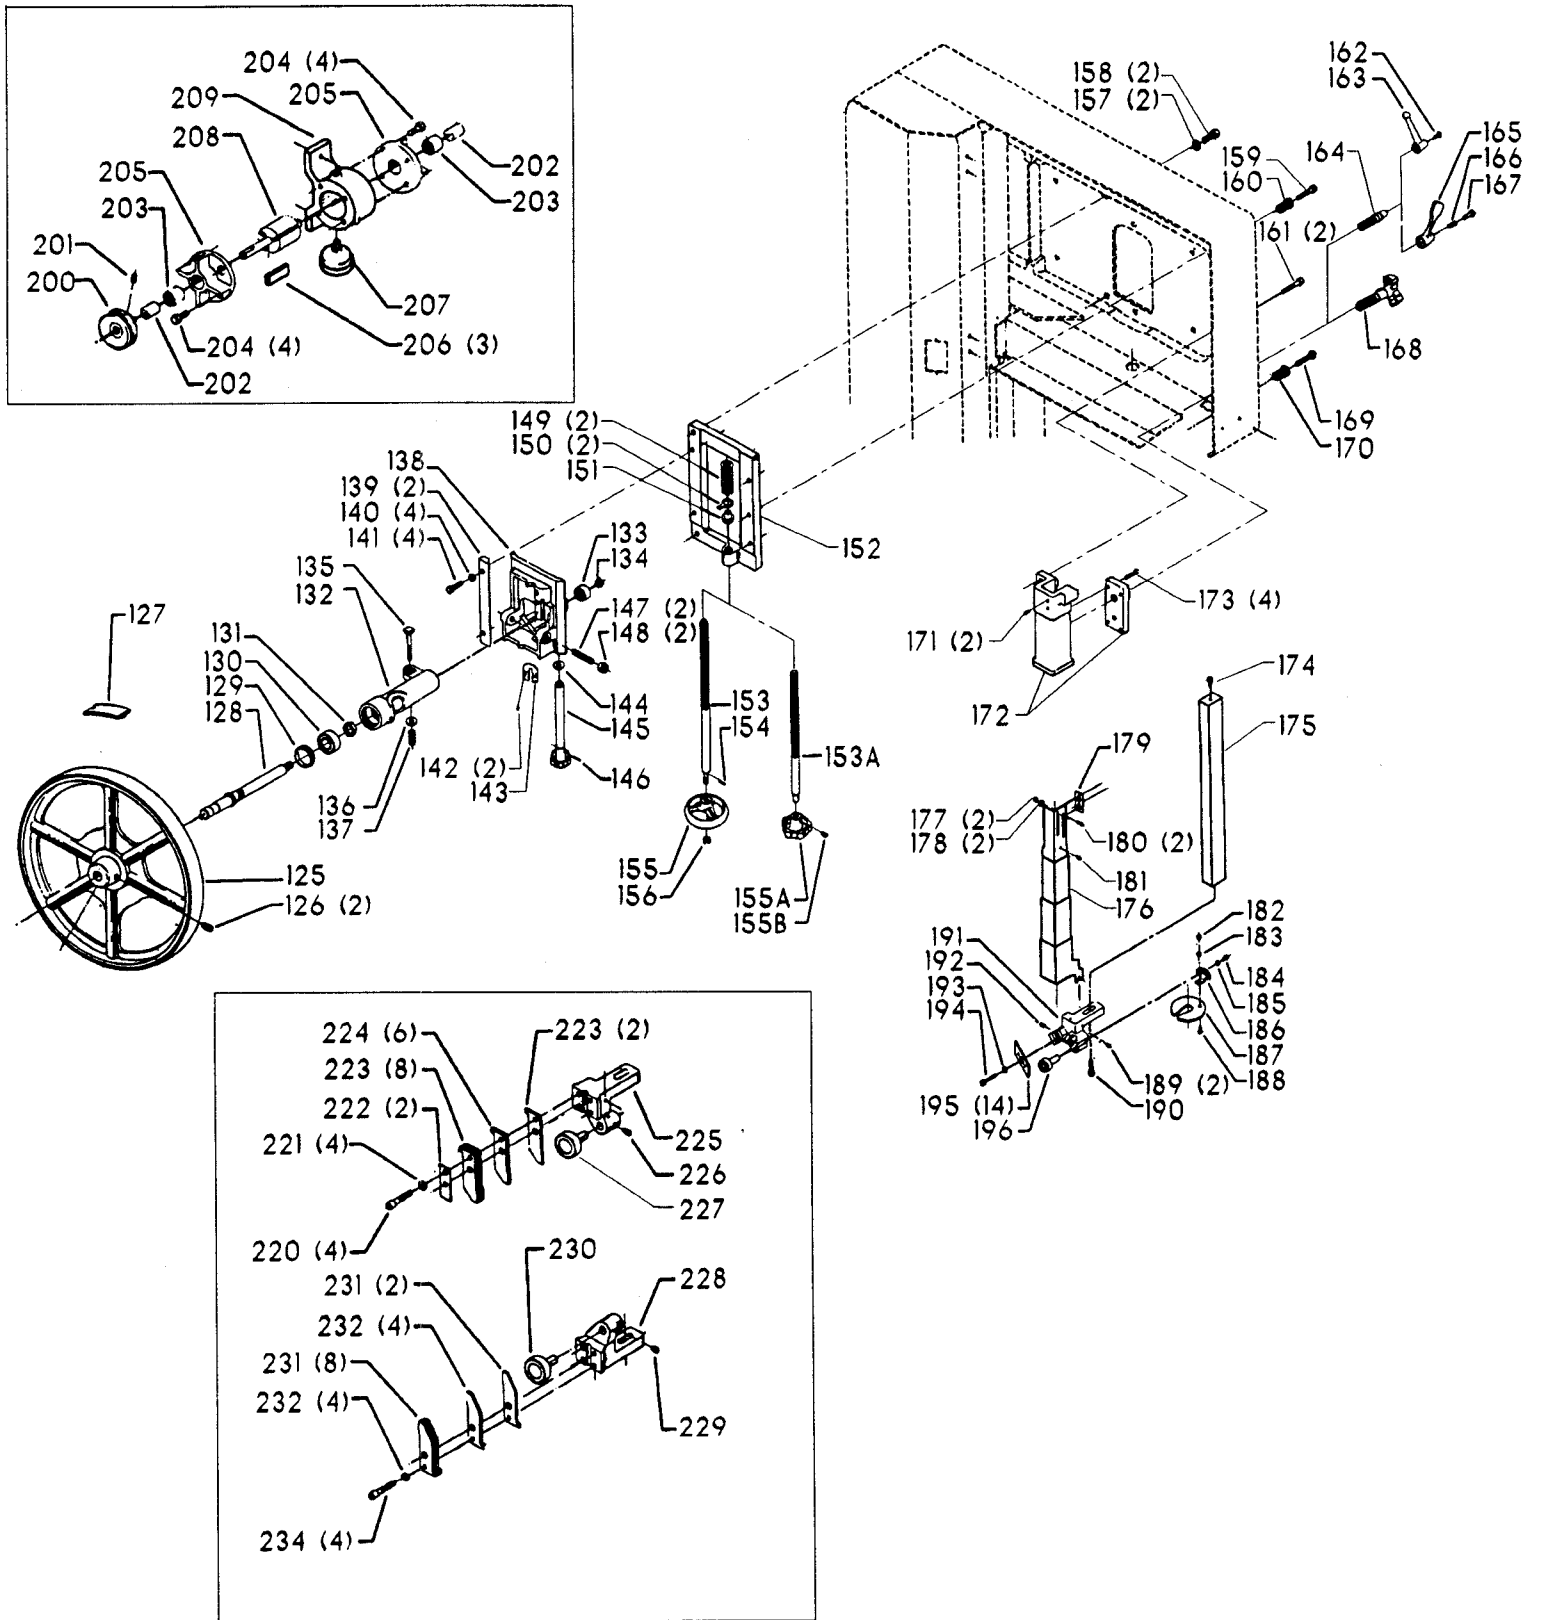

## 20" METAL CUTTING VARIABLE SPEED BAND SAW (For Units w/Serial No 94D-38976 & Lower)

**EARLY MODEL SPEED CONTROL**

**EARLY MODEL DOOR ASSY**

**EARLY MODEL CHIP BLOWER**

**EARLY MODEL UPPER & LOWER BLADE GUIDES**

## Parts List for 28-345 Type 1

Item Number	Part Number	Description	Qty Required
1	000000-00	No Longer Available	1
2	426050720001	SPEED CHART	1
3	426050555002	GUIDE	1
4	901041900286	SET SCREW	1
5	426053285001	CLUTCH ASSY	1
6	901030100763	CAP SCREW	1
7	901064502250S	DRIVE SCREW	4
8	000000-00	No Longer Available	1
9	901020100554	MACHINE SCREW	1
10	901064502250S	DRIVE SCREW	6
11	426050725030	PLATE	1
12	901020100514	MACHINE SCREW	1
13	426050325001	COUNTER BALANCE	1
14	000000-00	No Longer Available	1
15	489026-00	HEX NUT	1
16	000000-00	No Longer Available	2
17	901020100502	MACHINE SCREW	6
18	000000-00	No Longer Available	1
19	491958-00	LOCK WASHER	8
20	901021400584	SCREW	8
21	000000-00	No Longer Available	1
22	426050685001	LATCH	1
23	5140099-99	LOCK WASHER	2
24	902011201203S	HEX NUT	2
25	901020100561S	MACHINE SCREW	2
26	426047540001	NAMEPLATE	1
27	901064502250S	DRIVE SCREW	4

## Parts List for 28-345 Type 1

Item Number	Part Number	Description	Qty Required
55	901041500202	SET SCREW	1
56	426053235002	CHAIN ASSY	1
57	901041900286	SET SCREW	1
58	426050555002	GUIDE	1
59	901020100554	MACHINE SCREW	1
60	000000-00	No Longer Available	2
61	000000-00	No Longer Available	1
62	902011201216	HEX NUT	1
63	000000-00	No Longer Available	1
64	901041500202	SET SCREW	1
65	904100212096	COLLAR	1
66	901041500206	SET SCREW	1
67	438010110021	INSULATOR	1
68	426040175001	BRASS BUSHING	1
69	902010205435S	JAM NUT	2
70	901010600649S	CAP SCREW	2
71	000000-00	No Longer Available	1
72	000000-00	No Longer Available	1
73	426053675002	LEVER ASSY	1
74	905010106716	ROLL PIN	1
75	901041900214	SET SCREW	2
76	489191-00	HEX NUT	2
77	426050315018	REAR COVER	1
78	000000-00	No Longer Available	1
79	901021400584	SCREW	4
81	426050615001	HOSE	1
82	000000-00	No Longer Available	1