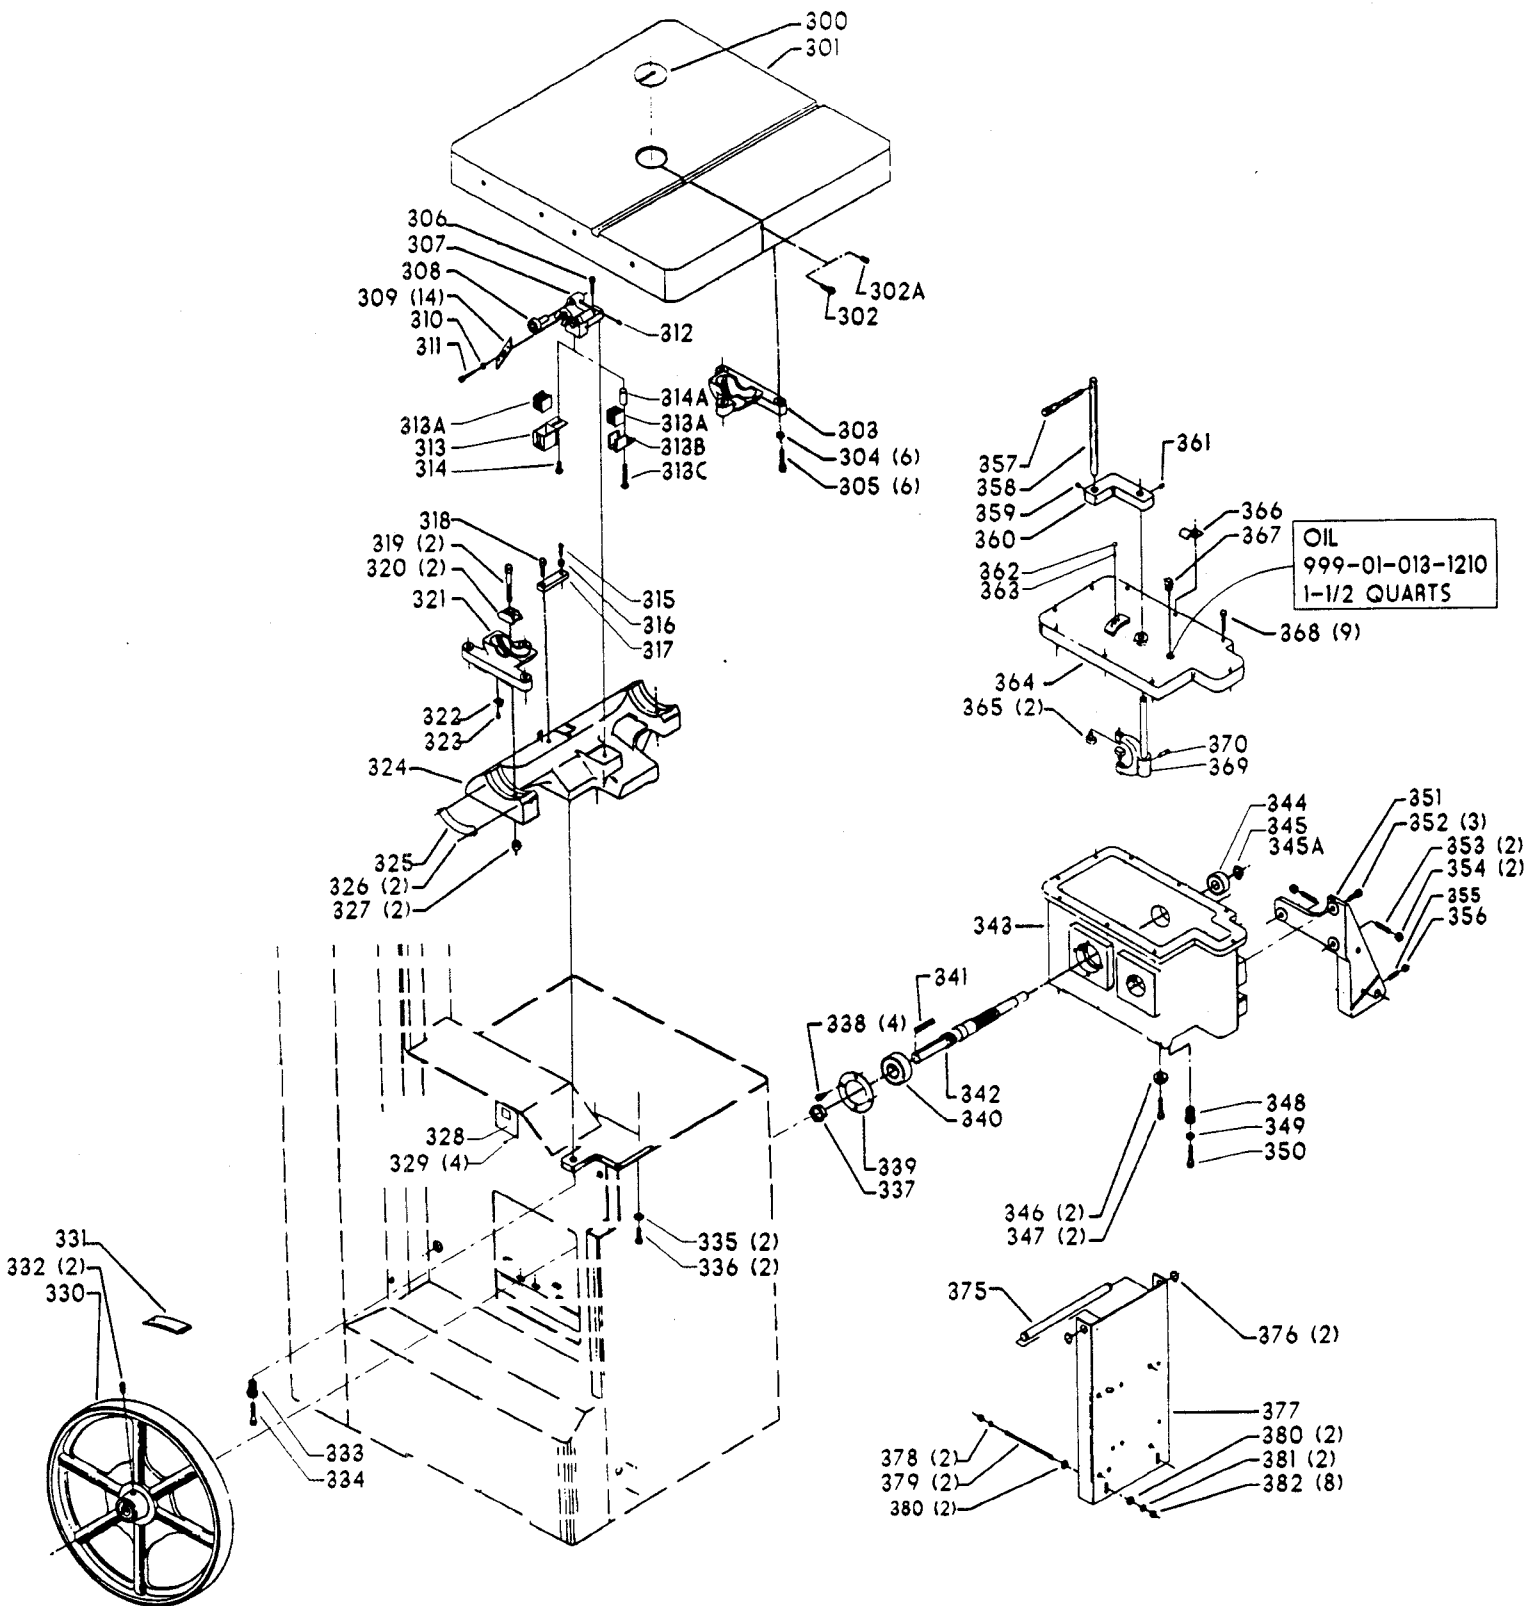

## 20" METAL CUTTING VARIABLE SPEED BAND SAW (For Units w/Serial No 94D-38976 & Lower)

**EARLY MODEL SPEED CONTROL**

**EARLY MODEL DOOR ASSY**

**EARLY MODEL CHIP BLOWER**

**EARLY MODEL UPPER & LOWER BLADE GUIDES**

## Parts List for 28-345 Type 1

Item Number	Part Number	Description	Qty Required
1	000000-00	No Longer Available	1
2	426050720001	SPEED CHART	1
3	426050555002	GUIDE	1
4	901041900286	SET SCREW	1
5	426053285001	CLUTCH ASSY	1
6	901030100763	CAP SCREW	1
7	901064502250S	DRIVE SCREW	4
8	000000-00	No Longer Available	1
9	901020100554	MACHINE SCREW	1
10	901064502250S	DRIVE SCREW	6
11	426050725030	PLATE	1
12	901020100514	MACHINE SCREW	1
13	426050325001	COUNTER BALANCE	1
14	000000-00	No Longer Available	1
15	489026-00	HEX NUT	1
16	000000-00	No Longer Available	2
17	901020100502	MACHINE SCREW	6
18	000000-00	No Longer Available	1
19	491958-00	LOCK WASHER	8
20	901021400584	SCREW	8
21	000000-00	No Longer Available	1
22	426050685001	LATCH	1
23	5140099-99	LOCK WASHER	2
24	902011201203S	HEX NUT	2
25	901020100561S	MACHINE SCREW	2
26	426047540001	NAMEPLATE	1
27	901064502250S	DRIVE SCREW	4

## Parts List for 28-345 Type 1

Item Number	Part Number	Description	Qty Required
55	901041500202	SET SCREW	1
56	426053235002	CHAIN ASSY	1
57	901041900286	SET SCREW	1
58	426050555002	GUIDE	1
59	901020100554	MACHINE SCREW	1
60	000000-00	No Longer Available	2
61	000000-00	No Longer Available	1
62	902011201216	HEX NUT	1
63	000000-00	No Longer Available	1
64	901041500202	SET SCREW	1
65	904100212096	COLLAR	1
66	901041500206	SET SCREW	1
67	438010110021	INSULATOR	1
68	426040175001	BRASS BUSHING	1
69	902010205435S	JAM NUT	2
70	901010600649S	CAP SCREW	2
71	000000-00	No Longer Available	1
72	000000-00	No Longer Available	1
73	426053675002	LEVER ASSY	1
74	905010106716	ROLL PIN	1
75	901041900214	SET SCREW	2
76	489191-00	HEX NUT	2
77	426050315018	REAR COVER	1
78	000000-00	No Longer Available	1
79	901021400584	SCREW	4
81	426050615001	HOSE	1
82	000000-00	No Longer Available	1