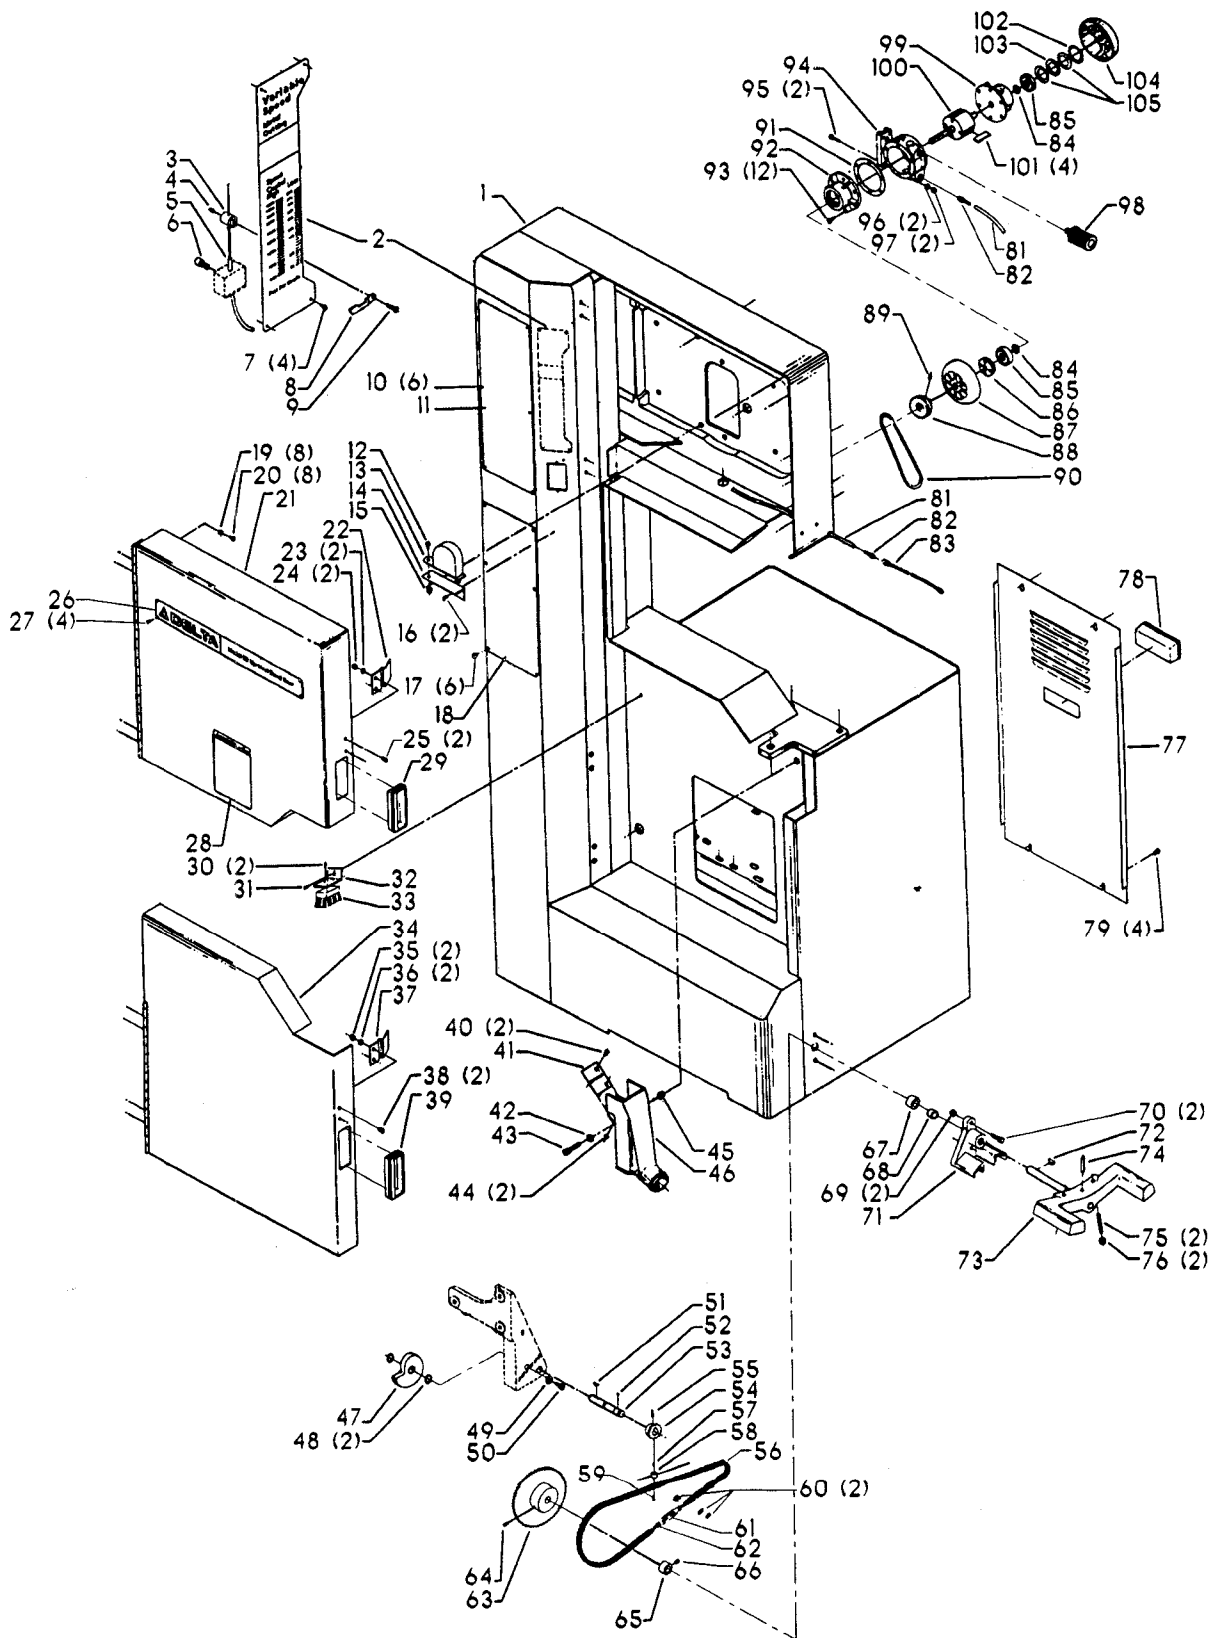

## 20" METAL CUTTING VARIABLE SPEED BAND SAW (For Units w/Serial No 94D-38976 & Lower)

**EARLY MODEL SPEED CONTROL**

**EARLY MODEL DOOR ASSY**

**EARLY MODEL CHIP BLOWER**

**EARLY MODEL UPPER & LOWER BLADE GUIDES**

## Parts List for 28-345 Type 1

Item Number	Part Number	Description	Qty Required
1	000000-00	No Longer Available	1
2	426050720001	SPEED CHART	1
3	426050555002	GUIDE	1
4	901041900286	SET SCREW	1
5	426053285001	CLUTCH ASSY	1
6	901030100763	CAP SCREW	1
7	901064502250S	DRIVE SCREW	4
8	000000-00	No Longer Available	1
9	901020100554	MACHINE SCREW	1
10	901064502250S	DRIVE SCREW	6
11	426050725030	PLATE	1
12	901020100514	MACHINE SCREW	1
13	426050325001	COUNTER BALANCE	1
14	000000-00	No Longer Available	1
15	489026-00	HEX NUT	1
16	000000-00	No Longer Available	2
17	901020100502	MACHINE SCREW	6
18	000000-00	No Longer Available	1
19	491958-00	LOCK WASHER	8
20	901021400584	SCREW	8
21	000000-00	No Longer Available	1
22	426050685001	LATCH	1
23	5140099-99	LOCK WASHER	2
24	902011201203S	HEX NUT	2
25	901020100561S	MACHINE SCREW	2
26	426047540001	NAMEPLATE	1
27	901064502250S	DRIVE SCREW	4

## Parts List for 28-345 Type 1

Item Number	Part Number	Description	Qty Required
55	901041500202	SET SCREW	1
56	426053235002	CHAIN ASSY	1
57	901041900286	SET SCREW	1
58	426050555002	GUIDE	1
59	901020100554	MACHINE SCREW	1
60	000000-00	No Longer Available	2
61	000000-00	No Longer Available	1
62	902011201216	HEX NUT	1
63	000000-00	No Longer Available	1
64	901041500202	SET SCREW	1
65	904100212096	COLLAR	1
66	901041500206	SET SCREW	1
67	438010110021	INSULATOR	1
68	426040175001	BRASS BUSHING	1
69	902010205435S	JAM NUT	2
70	901010600649S	CAP SCREW	2
71	000000-00	No Longer Available	1
72	000000-00	No Longer Available	1
73	426053675002	LEVER ASSY	1
74	905010106716	ROLL PIN	1
75	901041900214	SET SCREW	2
76	489191-00	HEX NUT	2
77	426050315018	REAR COVER	1
78	000000-00	No Longer Available	1
79	901021400584	SCREW	4
81	426050615001	HOSE	1
82	000000-00	No Longer Available	1