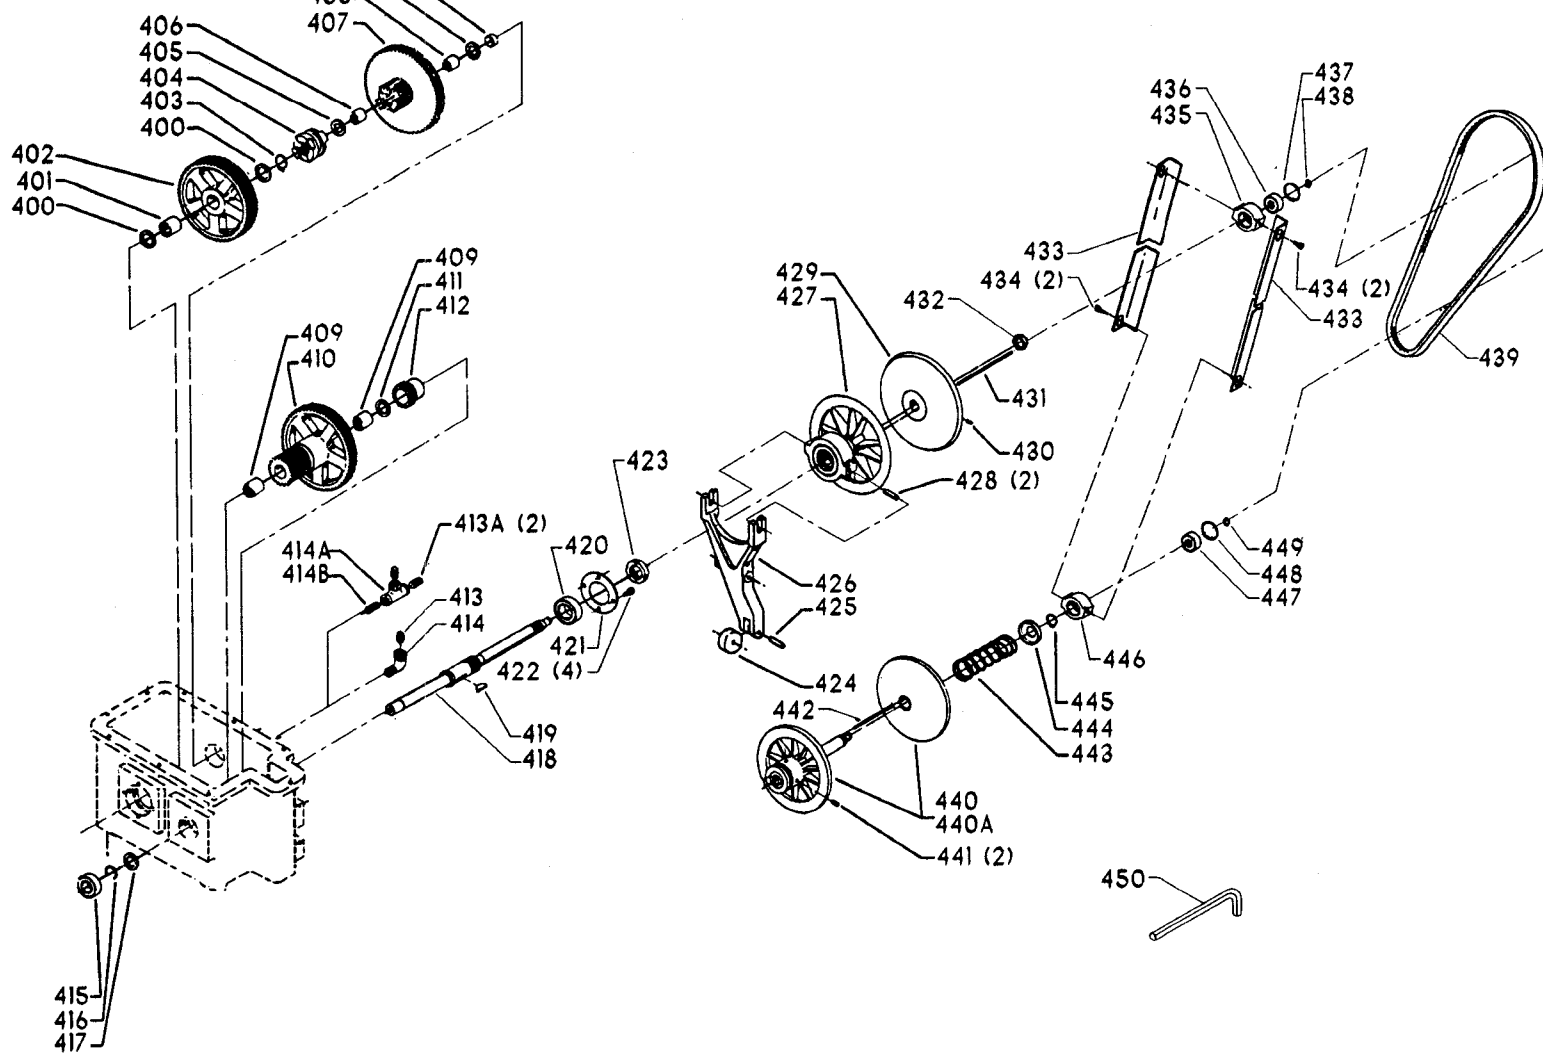

## 20" METAL CUTTING VARIABLE SPEED BAND SAW (For Units w/Serial No 94D-38976 & Lower)

**EARLY MODEL SPEED CONTROL**

**EARLY MODEL DOOR ASSY**

**EARLY MODEL CHIP BLOWER**

**EARLY MODEL UPPER & LOWER BLADE GUIDES**

## Parts List for 28-345 Type 1

Item Number	Part Number	Description	Qty Required
1	000000-00	No Longer Available	1
2	426050720001	SPEED CHART	1
3	426050555002	GUIDE	1
4	901041900286	SET SCREW	1
5	426053285001	CLUTCH ASSY	1
6	901030100763	CAP SCREW	1
7	901064502250S	DRIVE SCREW	4
8	000000-00	No Longer Available	1
9	901020100554	MACHINE SCREW	1
10	901064502250S	DRIVE SCREW	6
11	426050725030	PLATE	1
12	901020100514	MACHINE SCREW	1
13	426050325001	COUNTER BALANCE	1
14	000000-00	No Longer Available	1
15	489026-00	HEX NUT	1
16	000000-00	No Longer Available	2
17	901020100502	MACHINE SCREW	6
18	000000-00	No Longer Available	1
19	491958-00	LOCK WASHER	8
20	901021400584	SCREW	8
21	000000-00	No Longer Available	1
22	426050685001	LATCH	1
23	5140099-99	LOCK WASHER	2
24	902011201203S	HEX NUT	2
25	901020100561S	MACHINE SCREW	2
26	426047540001	NAMEPLATE	1
27	901064502250S	DRIVE SCREW	4

## Parts List for 28-345 Type 1

Item Number	Part Number	Description	Qty Required
426	426050675012	LEVER	1
427	000000-00	No Longer Available	1
427	426053795001	PULLEY	1
428	905010102728	ROLL PIN	2
429	926059925531	FIXED PULLEY ASSY	1
430	901041500232S	SET SCREW	1
431	402041085012	NYLON ROD	1
432	426040795006	JAM NUT	1
433	426051085007	ROD	1
434	901010600611S	CAP SCREW	4
435	000000-00	No Longer Available	1
435	426050795011	RETAINER	1
436	920040124029	BEARING	1
437	904151020180	RING	1
438	904150107042	RING	1
439	49-159	V5 V-BELT 55 IN OC	1
440	000000-00	No Longer Available	1
440	926059925513	MOTOR PULLEY ASSY	1
441	901041500217	SET SCREW	2
442	402041085020	ROD	1
443	928016018891	SPRING	1
444	402070795009	RETAINER	1
445	000000-00	No Longer Available	1
446	000000-00	No Longer Available	1
446	426050795011	RETAINER	1
447	920040124029	BEARING	1
448	904151020180	RING	1