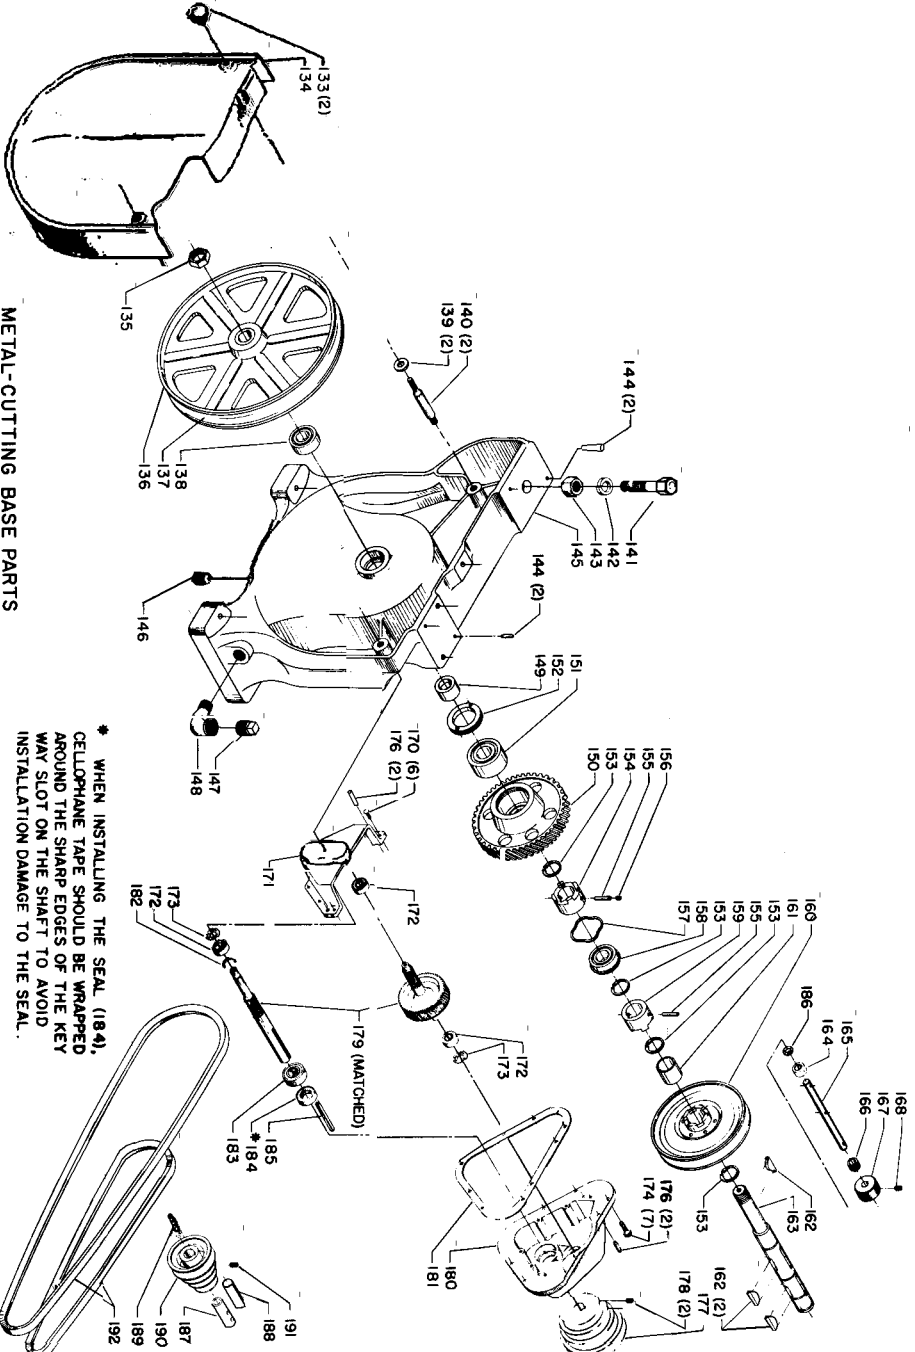

TABLE TRUNNIONS, AND GUIDE PARTS

METAL-CUTTING BASE PARTS

\* WHEN INSTALLING THE SEAL (184),  
 CELLOPHANE TAPE SHOULD BE WRAPPED  
 AROUND THE SHARP EDGES OF THE KEY  
 WAY SLOT ON THE SHAFT TO AVOID  
 INSTALLATION DAMAGE TO THE SEAL.

## Parts List for 28-300 Type 1

Item Number	Part Number	Description	Qty Required
1	426020910002	Use 426-02-391-0005	1
2	426020710001S	PIN	1
3	000000-00	No Longer Available	1
4	000000-00	No Longer Available	1
5	426020270001	CLAMP SHOE	1
6	426020950002S	TRUNNION	1
7	426023950005	TRUNNION ASSY	1
8	000000-00	No Longer Available	1
9	903030231333S	RIVIT	1
10	5140010-69	WASHER	1
11	901010600612S	CAP SCREW	1
12	426020880001S	STOP ROD	1
13	901010600602	CAP SCREW	1
14	905010106711	ROLL PIN	1
15	426023140008	TRUNNIONSUPPORT ASSY	1
16	928050131378	SPRING WASHER	1
17	904070105571S	FIBRE WASHER	1
18	426024120004	ADJ SCREW W/KNOB	1
19	901020107562	SCREW	1
20	951010107802S	POINTER	1
21	904010101606S	STEEL WASHER	1
22	928010214125	SPRING	1
23	000000-00	No Longer Available	1
24	426033880001	SET COLLAR ASSY	1
25	491950-00	SET SCREW	1
26	901040800105	SET SCREW	1
27	000000-00	No Longer Available	1