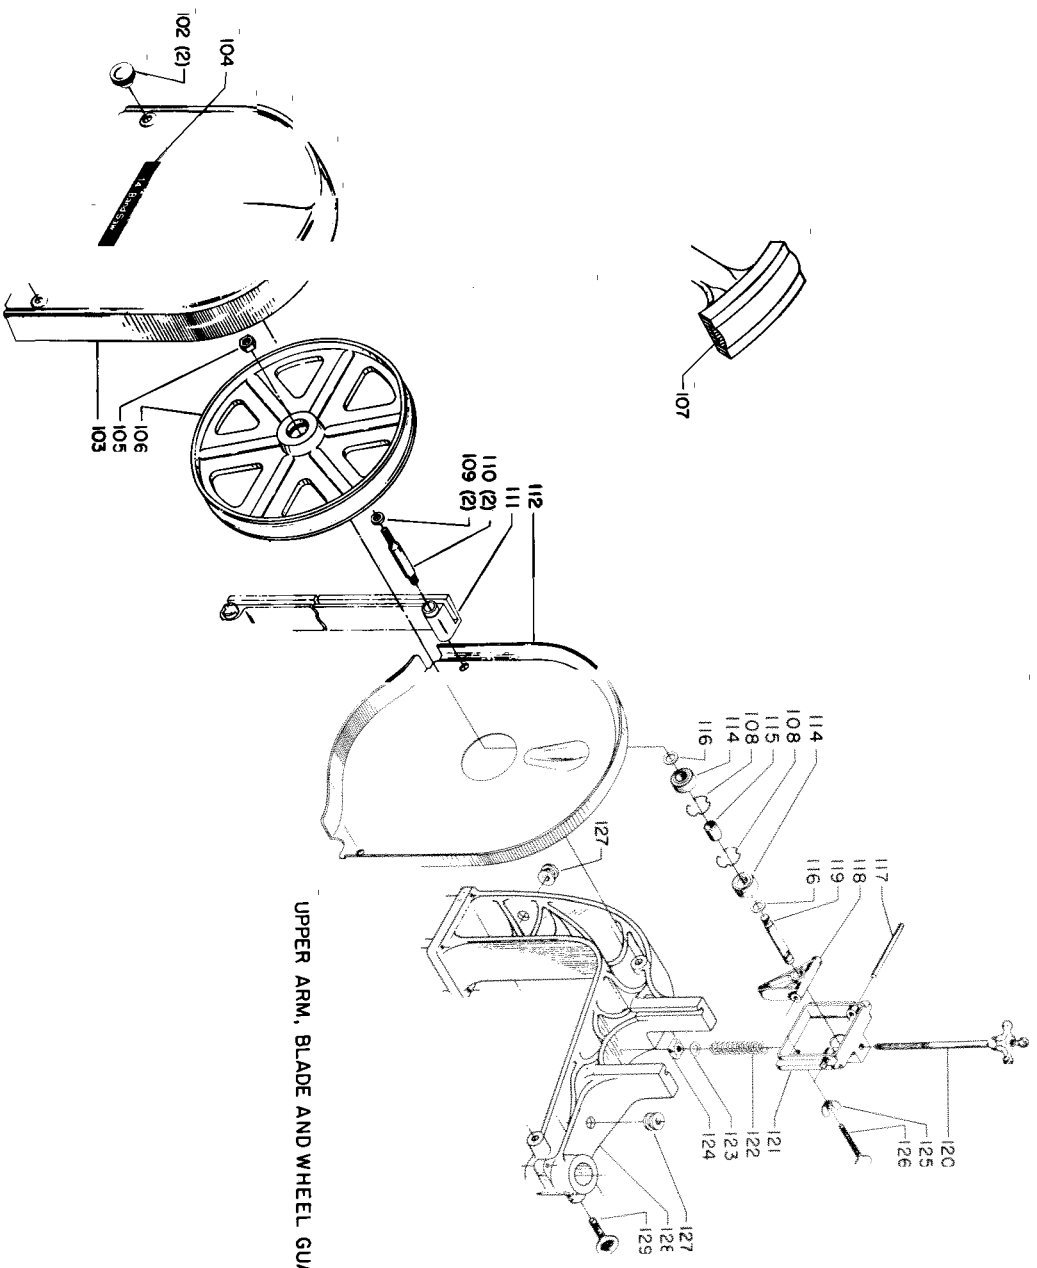

UPPER ARM, BLADE AND WHEEL GUARD

Parts List for 28-300 Type 1

Item Number	Part Number	Description	Qty Required
1	426020910002	Use 426-02-391-0005	1
2	426020710001S	PIN	1
3	000000-00	No Longer Available	1
4	000000-00	No Longer Available	1
5	426020270001	CLAMP SHOE	1
6	426020950002S	TRUNNION	1
7	426023950005	TRUNNION ASSY	1
8	000000-00	No Longer Available	1
9	903030231333S	RIVIT	1
10	5140010-69	WASHER	1
11	901010600612S	CAP SCREW	1
12	426020880001S	STOP ROD	1
13	901010600602	CAP SCREW	1
14	905010106711	ROLL PIN	1
15	426023140008	TRUNNIONSUPPORT ASSY	1
16	928050131378	SPRING WASHER	1
17	904070105571S	FIBRE WASHER	1
18	426024120004	ADJ SCREW W/KNOB	1
19	901020107562	SCREW	1
20	951010107802S	POINTER	1
21	904010101606S	STEEL WASHER	1
22	928010214125	SPRING	1
23	000000-00	No Longer Available	1
24	426033880001	SET COLLAR ASSY	1
25	491950-00	SET SCREW	1
26	901040800105	SET SCREW	1
27	000000-00	No Longer Available	1