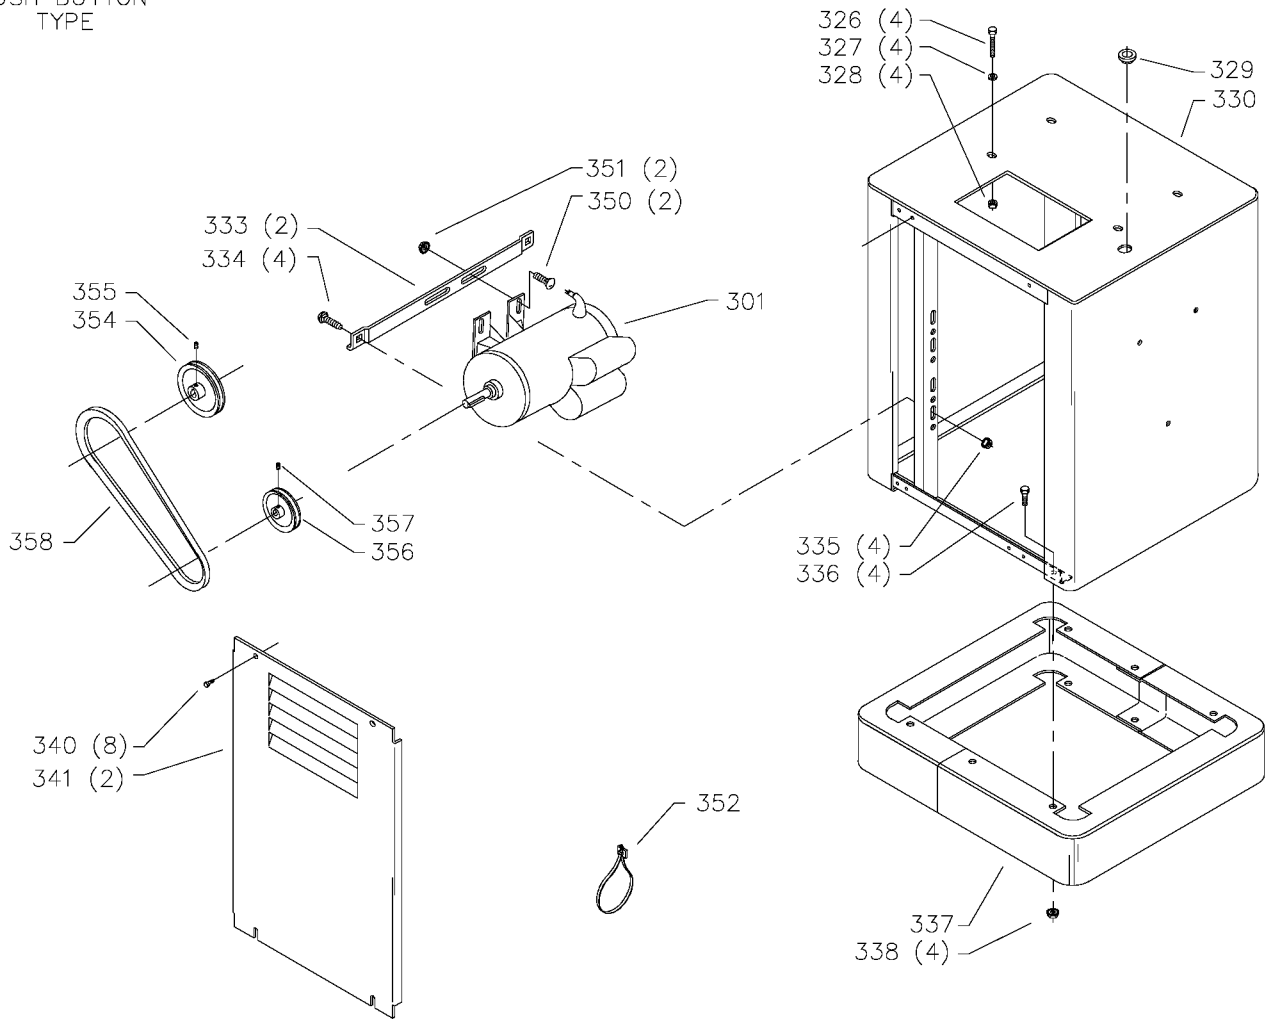

PUSH BUTTON
TYPE

364 MOTOR/SAW MTG.
HARDWARE PACK

Parts List for 28-299A Type 1

Item Number	Part Number	Description	Qty Required
1	426023540049S	GUARD	1
2	406030600002	KNOB	1
3	426020710002	DOOR LOCK STUD	1
4	902012931513S	KEPS NUT	1
5	902010201227S	HEX JAM NUT	1
6	426034000008	UPPER WHEEL ASSY	1
7	426020940003S	TIRE	1
8	920040107273	BEARING	2
10	426021040006S	SPACER	1
11	901020121910	RD HD SCREW	1
12	904010101615	STEEL WASHER	1
13	426020540017	BLADE GUARD	1
14	901027631527	CAP SCREW	1
15	904010101615	STEEL WASHER	1
16	426023890004	UPPER FRAME ASSY	1
17	426021110006	STUD	1
18	426023540048	GUARD	1
19	902011331529S	1/4-20 FLANGED NUT	3
20	901027631527	CAP SCREW	2
21	904010101620S	WASHER	1
22	426021110001	HEX STUD	1
23	426021220003	DOOR CATCH	1
24	901020512860	SCREW	1
25	904010322477	SPECIAL WASHER	1
26	426021060004	UPPER WHEEL SHAFT	1
27	426020590001	HINGE	1
28	905155	KNOB	1

Parts List for 28-299A Type 1

Item Number	Part Number	Description	Qty Required
28	000000-00	No Longer Available	1
29	000000-00	No Longer Available	1
29	426020140003	SLIDING BRACKET	1
30	905041413146	STEEL PIN	1
31	902040101403	WING NUT	1
32	901042614005	SCREW	1
33	928016031902	SPRING	1
33	928010413386	COIL SPRING	1
33	904010331451	WASHER	1
34	904070105572	FIBRE WASHER	1
35	000000-00	No Longer Available	1
35	902020501317	SPEC NUT	1
36	426023270003	GUIDE LOCK KNOB	1
37	901010609062	BOLT	1
38	904010101611	STEEL WASHER	1
39	904020201707	LOCK WASHER	1
40	902011001027	HEX NUT	1
41	426020050007	BASE	1
42	438010040082	5/8 DIA CLAMP	1
43	901030103318S	SCREW	1
44	905040714460	DOWEL PIN	4
45	902070307171S	SPEC NUT	1
46	904010314982	WASHER	1
47	920040205348	BEARING	1
48	928070107353	BEARING LOAD SPRING	1
49	426021220004	SPRING CLIP	2
50	491957-00	LOCK WASHER	1