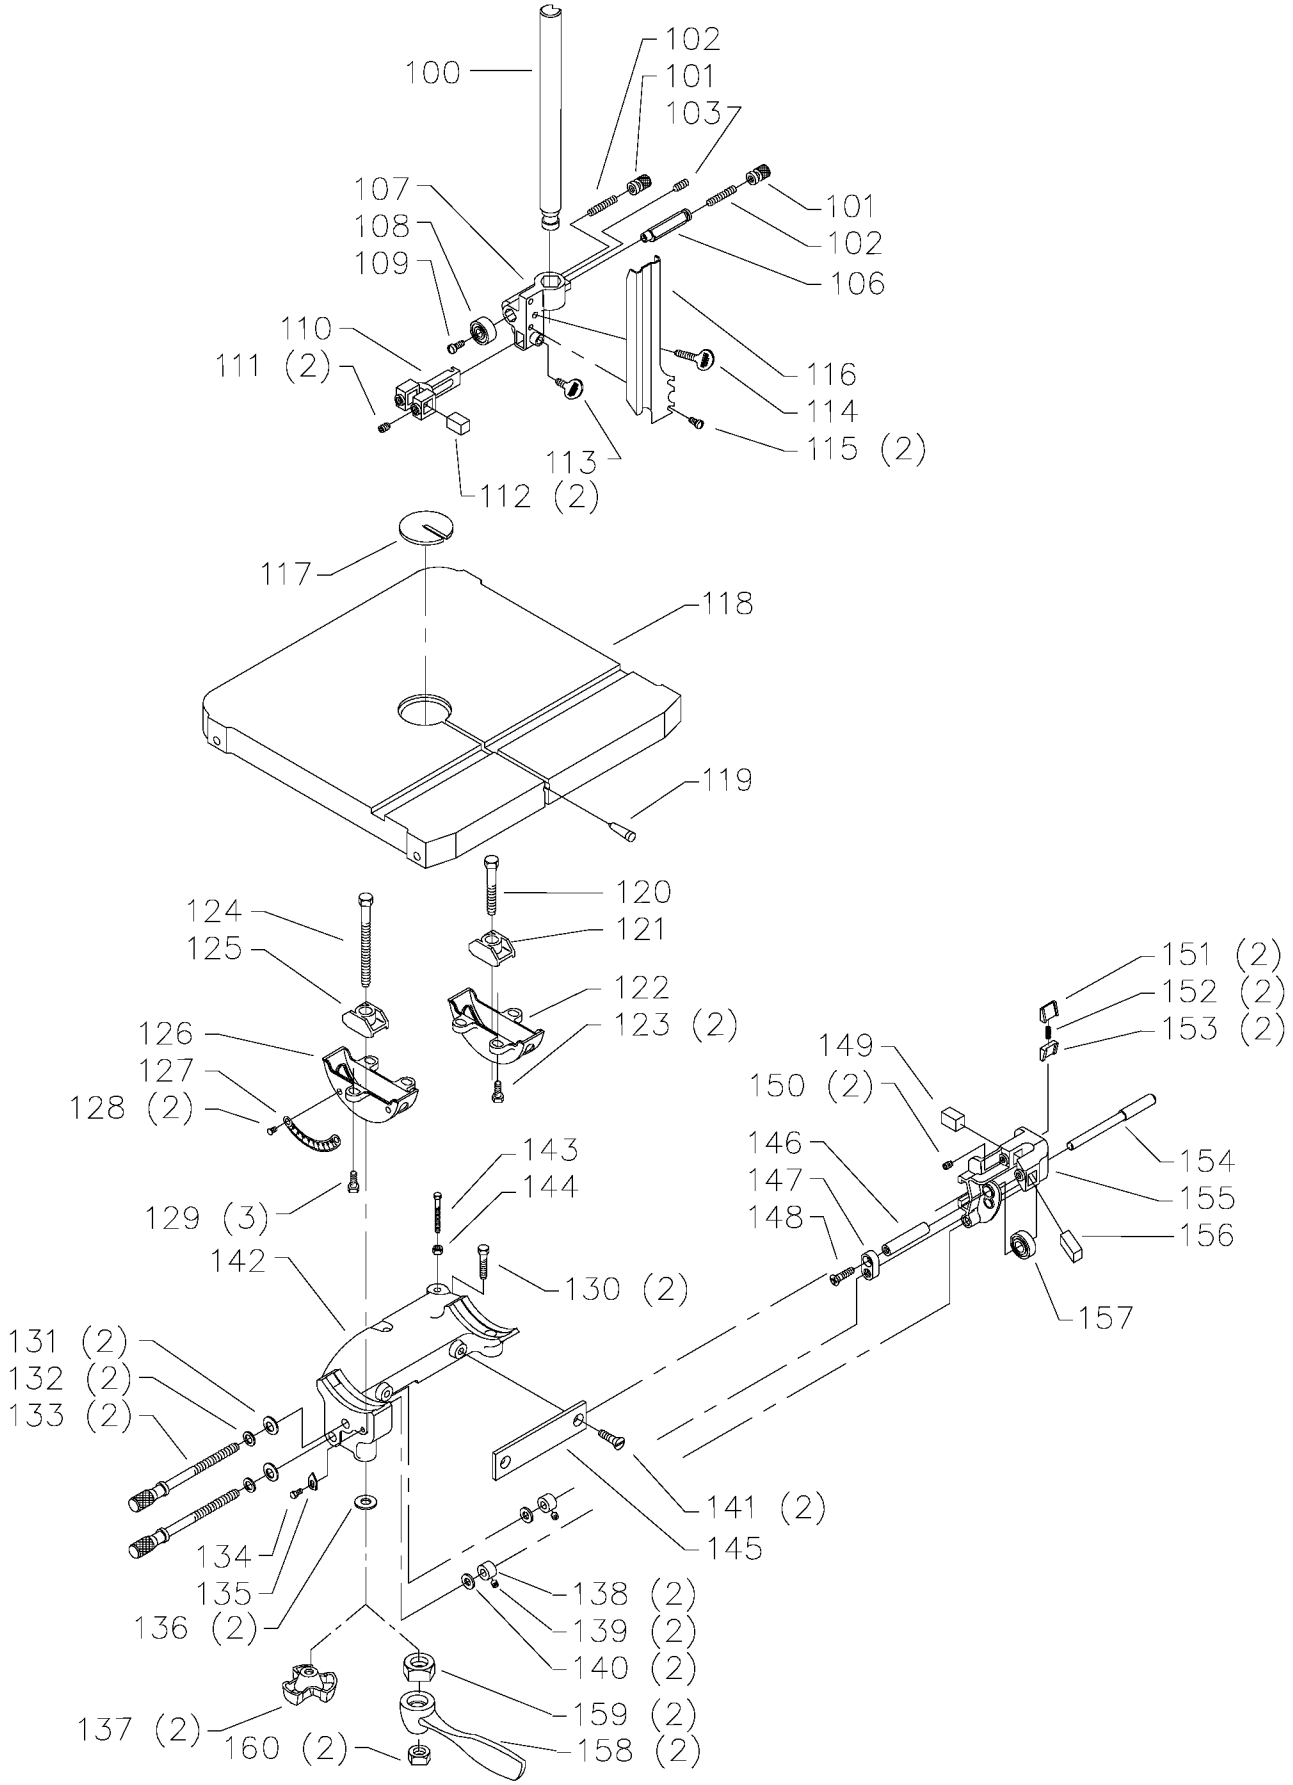

PUSH BUTTON
TYPE

364 MOTOR/SAW MTG.
HARDWARE PACK

Parts List for 28-299A Type 1

Item Number	Part Number	Description	Qty Required
1	426023540049S	GUARD	1
2	406030600002	KNOB	1
3	426020710002	DOOR LOCK STUD	1
4	902012931513S	KEPS NUT	1
5	902010201227S	HEX JAM NUT	1
6	426034000008	UPPER WHEEL ASSY	1
7	426020940003S	TIRE	1
8	920040107273	BEARING	2
10	426021040006S	SPACER	1
11	901020121910	RD HD SCREW	1
12	904010101615	STEEL WASHER	1
13	426020540017	BLADE GUARD	1
14	901027631527	CAP SCREW	1
15	904010101615	STEEL WASHER	1
16	426023890004	UPPER FRAME ASSY	1
17	426021110006	STUD	1
18	426023540048	GUARD	1
19	902011331529S	1/4-20 FLANGED NUT	3
20	901027631527	CAP SCREW	2
21	904010101620S	WASHER	1
22	426021110001	HEX STUD	1
23	426021220003	DOOR CATCH	1
24	901020512860	SCREW	1
25	904010322477	SPECIAL WASHER	1
26	426021060004	UPPER WHEEL SHAFT	1
27	426020590001	HINGE	1
28	905155	KNOB	1

Parts List for 28-299A Type 1

Item Number	Part Number	Description	Qty Required
86	426020710003	PIN	1
87	426020740001	RUBBER BALL	1
88	901041900225S	SET SCREW	1
89	426027520080	LABEL	1
90	901010631656S	SCREW	1
91	901010631909	SCREW	2
92	928060131910	WASHER	1
93	426020880002	STOP	1
94	49-220	HOSE ADAPTER	1
95	000000-00	No Longer Available	1
96	50-484	4IN TO 2-1/2IN PL AD	1
100	426020550001	GUIDE POST	1
101	902080413064S	NUT	2
102	901041500297S	SET SCREW	2
103	901041900207S	SET SCREW	1
106	426021060009S	HEXAGON SHAFT	1
107	426023550002S	UPPER BLADE GUIDE	1
107	426020890002S	BRACKET	1
108	920080201457S	BEARING	1
109	901030408015S	CAP SCREW	1
110	426020140004S	BRACKET	1
110	426023550003	BRACKET ASSY	1
111	901041900225S	SET SCREW	2
112	952020113254S	GUIDE BLOCK	2
113	901042601520S	THUMB SCREW	1
114	901042601528S	THUMB SCREW	1
115	901030408015S	CAP SCREW	2