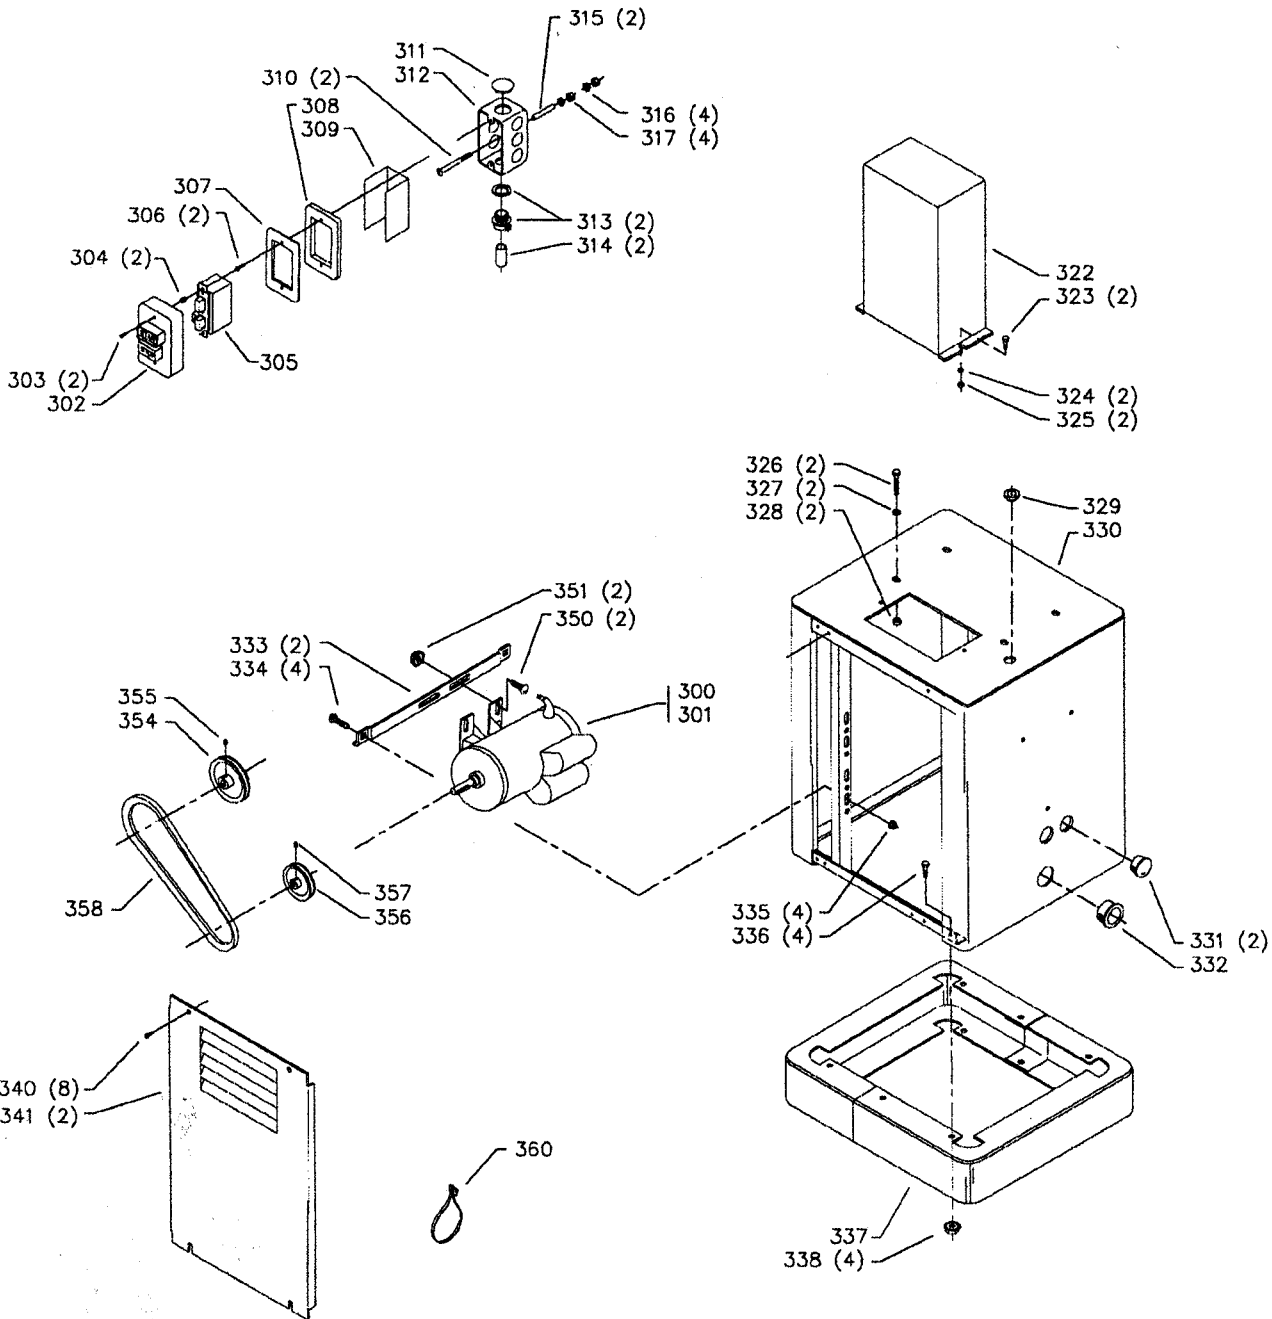

**For Use With 28-280 & 28-283 Models Only
(Enclosed Stands)**

REF

Parts List for 28-283 Type 1

Item Number	Part Number	Description	Qty Required
1	000000-00	No Longer Available	1
1	1087794	RIVET	1
1	426027540004	NAMEPLATE	1
1	426023540049S	GUARD	1
2	406030600002	KNOB	1
3	426020710002	DOOR LOCK STUD	1
4	902012931513S	KEPS NUT	1
5	902010201227S	HEX JAM NUT	1
6	426034000008	UPPER WHEEL ASSY	1
7	426020940003S	TIRE	1
8	920040107273	BEARING	2
9	426020790001	SPRING CLIP	2
10	426021040006S	SPACER	1
11	901020121910	RD HD SCREW	1
12	904010101615	STEEL WASHER	1
13	426020540017	BLADE GUARD	1
14	901027631527	CAP SCREW	1
15	904010101615	STEEL WASHER	1
16	426023890004	UPPER FRAME ASSY	1
17	426021110006	STUD	1
18	426023540048	GUARD	1
19	902011331529S	1/4-20 FLANGED NUT	3
20	901027631527	CAP SCREW	2
21	904010101620S	WASHER	1
22	426021110001	HEX STUD	1
23	426021220003	DOOR CATCH	1
24	901020512860	SCREW	1

Parts List for 28-283 Type 1

Item Number	Part Number	Description	Qty Required
25	904010322477	SPECIAL WASHER	1
26	426021060004	UPPER WHEEL SHAFT	1
27	426020590001	HINGE	1
28	905155	KNOB	1
29	000000-00	No Longer Available	1
29	426020140003	SLIDING BRACKET	1
30	905041413146	STEEL PIN	1
31	902040101403	WING NUT	1
32	901042614005	SCREW	1
33	928010413386	COIL SPRING	1
34	904070105572	FIBRE WASHER	1
35	902020501317	SPEC NUT	1
36	426023270003	GUIDE LOCK KNOB	1
37	901010609062	BOLT	1
38	904010101611	STEEL WASHER	1
39	904020201707	LOCK WASHER	1
40	902011001027	HEX NUT	1
41	000000-00	No Longer Available	1
42	438010040082	5/8 DIA CLAMP	1
43	901030103318S	SCREW	1
44	905040714460	DOWEL PIN	4
45	902070307171S	SPEC NUT	1
46	904010314982	WASHER	1
47	920040205348	BEARING	1
48	928070107353	BEARING LOAD SPRING	1
49	426021220004	SPRING CLIP	1
50	491957-00	LOCK WASHER	1