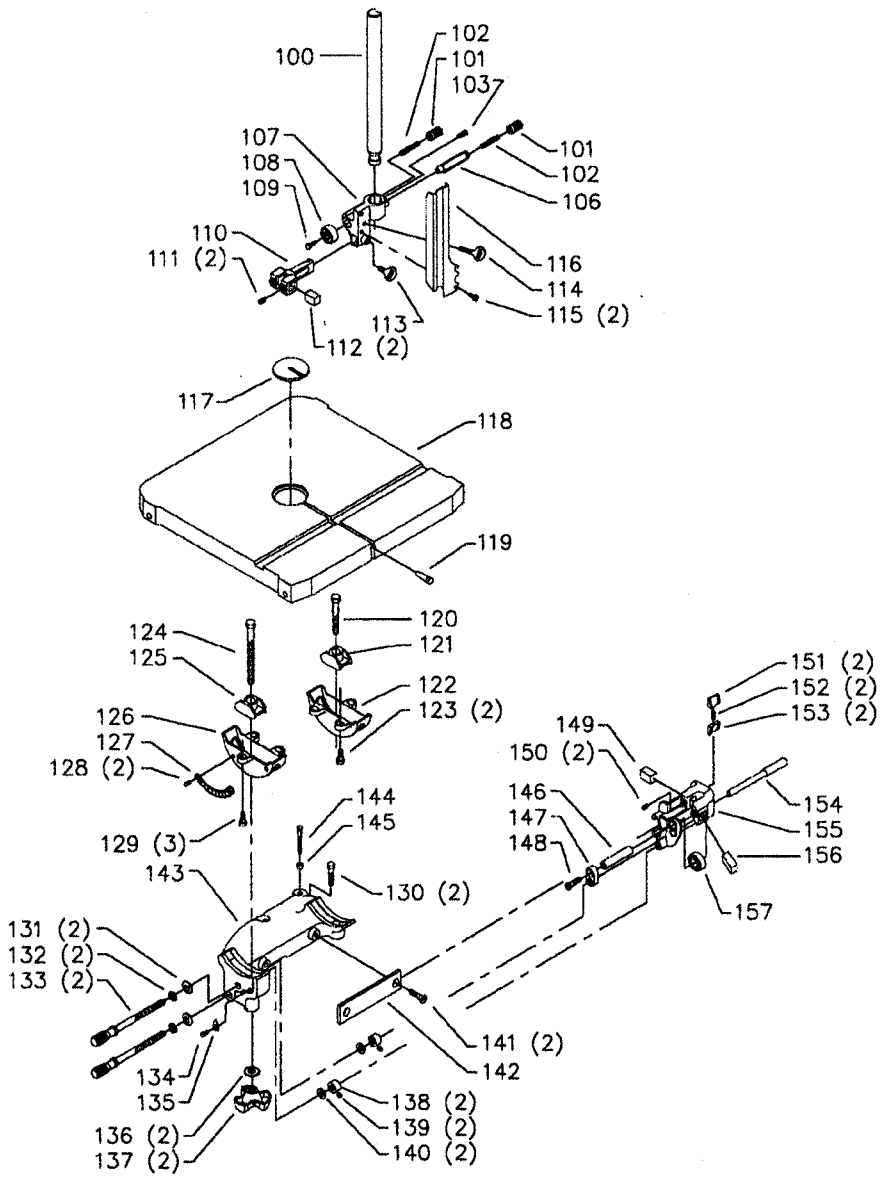

**For Use With 28-280 & 28-283 Models Only
(Enclosed Stands)**

REF

Parts List for 28-283 Type 1

Item Number	Part Number	Description	Qty Required
1	000000-00	No Longer Available	1
1	1087794	RIVET	1
1	426027540004	NAMEPLATE	1
1	426023540049S	GUARD	1
2	406030600002	KNOB	1
3	426020710002	DOOR LOCK STUD	1
4	902012931513S	KEPS NUT	1
5	902010201227S	HEX JAM NUT	1
6	426034000008	UPPER WHEEL ASSY	1
7	426020940003S	TIRE	1
8	920040107273	BEARING	2
9	426020790001	SPRING CLIP	2
10	426021040006S	SPACER	1
11	901020121910	RD HD SCREW	1
12	904010101615	STEEL WASHER	1
13	426020540017	BLADE GUARD	1
14	901027631527	CAP SCREW	1
15	904010101615	STEEL WASHER	1
16	426023890004	UPPER FRAME ASSY	1
17	426021110006	STUD	1
18	426023540048	GUARD	1
19	902011331529S	1/4-20 FLANGED NUT	3
20	901027631527	CAP SCREW	2
21	904010101620S	WASHER	1
22	426021110001	HEX STUD	1
23	426021220003	DOOR CATCH	1
24	901020512860	SCREW	1

Parts List for 28-283 Type 1

Item Number	Part Number	Description	Qty Required
25	904010322477	SPECIAL WASHER	1
26	426021060004	UPPER WHEEL SHAFT	1
27	426020590001	HINGE	1
28	905155	KNOB	1
29	000000-00	No Longer Available	1
29	426020140003	SLIDING BRACKET	1
30	905041413146	STEEL PIN	1
31	902040101403	WING NUT	1
32	901042614005	SCREW	1
33	928010413386	COIL SPRING	1
34	904070105572	FIBRE WASHER	1
35	902020501317	SPEC NUT	1
36	426023270003	GUIDE LOCK KNOB	1
37	901010609062	BOLT	1
38	904010101611	STEEL WASHER	1
39	904020201707	LOCK WASHER	1
40	902011001027	HEX NUT	1
41	000000-00	No Longer Available	1
42	438010040082	5/8 DIA CLAMP	1
43	901030103318S	SCREW	1
44	905040714460	DOWEL PIN	4
45	902070307171S	SPEC NUT	1
46	904010314982	WASHER	1
47	920040205348	BEARING	1
48	928070107353	BEARING LOAD SPRING	1
49	426021220004	SPRING CLIP	1
50	491957-00	LOCK WASHER	1