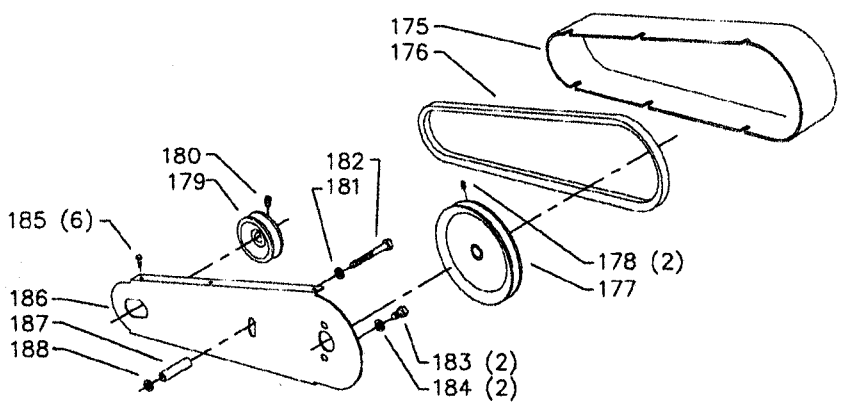

**For Use With 28-280 & 28-283 Models Only
(Enclosed Stands)**

REF

Parts List for 28-283 Type 1

Item Number	Part Number	Description	Qty Required
1	000000-00	No Longer Available	1
1	1087794	RIVET	1
1	426027540004	NAMEPLATE	1
1	426023540049S	GUARD	1
2	406030600002	KNOB	1
3	426020710002	DOOR LOCK STUD	1
4	902012931513S	KEPS NUT	1
5	902010201227S	HEX JAM NUT	1
6	426034000008	UPPER WHEEL ASSY	1
7	426020940003S	TIRE	1
8	920040107273	BEARING	2
9	426020790001	SPRING CLIP	2
10	426021040006S	SPACER	1
11	901020121910	RD HD SCREW	1
12	904010101615	STEEL WASHER	1
13	426020540017	BLADE GUARD	1
14	901027631527	CAP SCREW	1
15	904010101615	STEEL WASHER	1
16	426023890004	UPPER FRAME ASSY	1
17	426021110006	STUD	1
18	426023540048	GUARD	1
19	902011331529S	1/4-20 FLANGED NUT	3
20	901027631527	CAP SCREW	2
21	904010101620S	WASHER	1
22	426021110001	HEX STUD	1
23	426021220003	DOOR CATCH	1
24	901020512860	SCREW	1

Parts List for 28-283 Type 1

Item Number	Part Number	Description	Qty Required
25	904010322477	SPECIAL WASHER	1
26	426021060004	UPPER WHEEL SHAFT	1
27	426020590001	HINGE	1
28	905155	KNOB	1
29	000000-00	No Longer Available	1
29	426020140003	SLIDING BRACKET	1
30	905041413146	STEEL PIN	1
31	902040101403	WING NUT	1
32	901042614005	SCREW	1
33	928010413386	COIL SPRING	1
34	904070105572	FIBRE WASHER	1
35	902020501317	SPEC NUT	1
36	426023270003	GUIDE LOCK KNOB	1
37	901010609062	BOLT	1
38	904010101611	STEEL WASHER	1
39	904020201707	LOCK WASHER	1
40	902011001027	HEX NUT	1
41	000000-00	No Longer Available	1
42	438010040082	5/8 DIA CLAMP	1
43	901030103318S	SCREW	1
44	905040714460	DOWEL PIN	4
45	902070307171S	SPEC NUT	1
46	904010314982	WASHER	1
47	920040205348	BEARING	1
48	928070107353	BEARING LOAD SPRING	1
49	426021220004	SPRING CLIP	1
50	491957-00	LOCK WASHER	1