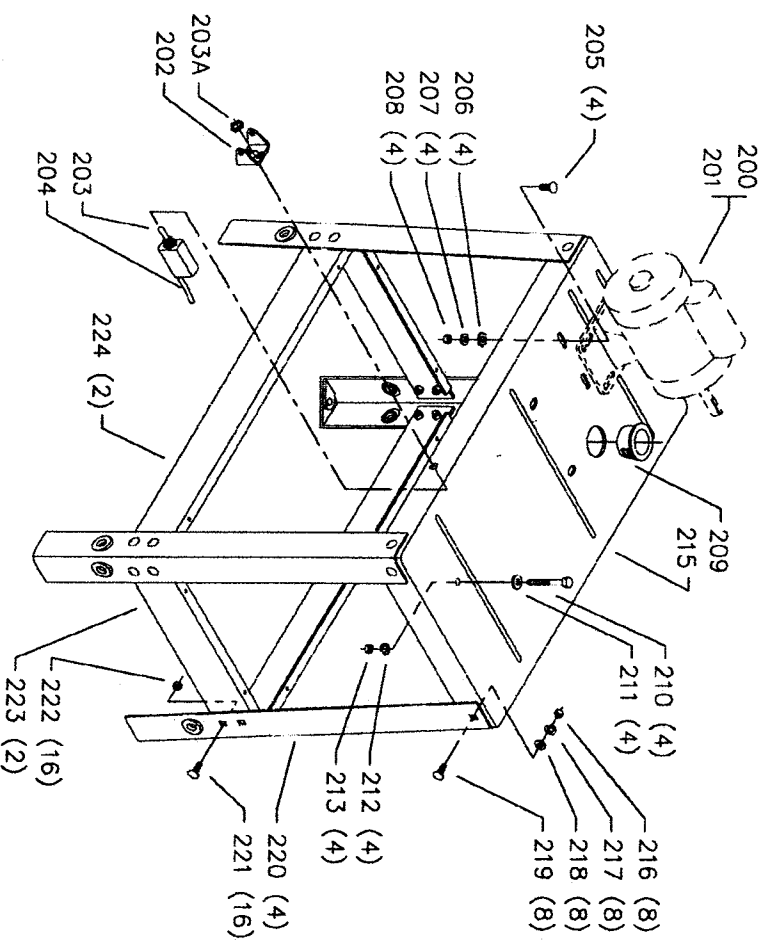

**For Use With 28-280 & 28-283 Models Only
(Enclosed Stands)**

REF

Parts List for 28-283 Type 1

Item Number	Part Number	Description	Qty Required
1	000000-00	No Longer Available	1
1	1087794	RIVET	1
1	426027540004	NAMEPLATE	1
1	426023540049S	GUARD	1
2	406030600002	KNOB	1
3	426020710002	DOOR LOCK STUD	1
4	902012931513S	KEPS NUT	1
5	902010201227S	HEX JAM NUT	1
6	426034000008	UPPER WHEEL ASSY	1
7	426020940003S	TIRE	1
8	920040107273	BEARING	2
9	426020790001	SPRING CLIP	2
10	426021040006S	SPACER	1
11	901020121910	RD HD SCREW	1
12	904010101615	STEEL WASHER	1
13	426020540017	BLADE GUARD	1
14	901027631527	CAP SCREW	1
15	904010101615	STEEL WASHER	1
16	426023890004	UPPER FRAME ASSY	1
17	426021110006	STUD	1
18	426023540048	GUARD	1
19	902011331529S	1/4-20 FLANGED NUT	3
20	901027631527	CAP SCREW	2
21	904010101620S	WASHER	1
22	426021110001	HEX STUD	1
23	426021220003	DOOR CATCH	1
24	901020512860	SCREW	1

Parts List for 28-283 Type 1

Item Number	Part Number	Description	Qty Required
25	904010322477	SPECIAL WASHER	1
26	426021060004	UPPER WHEEL SHAFT	1
27	426020590001	HINGE	1
28	905155	KNOB	1
29	000000-00	No Longer Available	1
29	426020140003	SLIDING BRACKET	1
30	905041413146	STEEL PIN	1
31	902040101403	WING NUT	1
32	901042614005	SCREW	1
33	928010413386	COIL SPRING	1
34	904070105572	FIBRE WASHER	1
35	902020501317	SPEC NUT	1
36	426023270003	GUIDE LOCK KNOB	1
37	901010609062	BOLT	1
38	904010101611	STEEL WASHER	1
39	904020201707	LOCK WASHER	1
40	902011001027	HEX NUT	1
41	000000-00	No Longer Available	1
42	438010040082	5/8 DIA CLAMP	1
43	901030103318S	SCREW	1
44	905040714460	DOWEL PIN	4
45	902070307171S	SPEC NUT	1
46	904010314982	WASHER	1
47	920040205348	BEARING	1
48	928070107353	BEARING LOAD SPRING	1
49	426021220004	SPRING CLIP	1
50	491957-00	LOCK WASHER	1