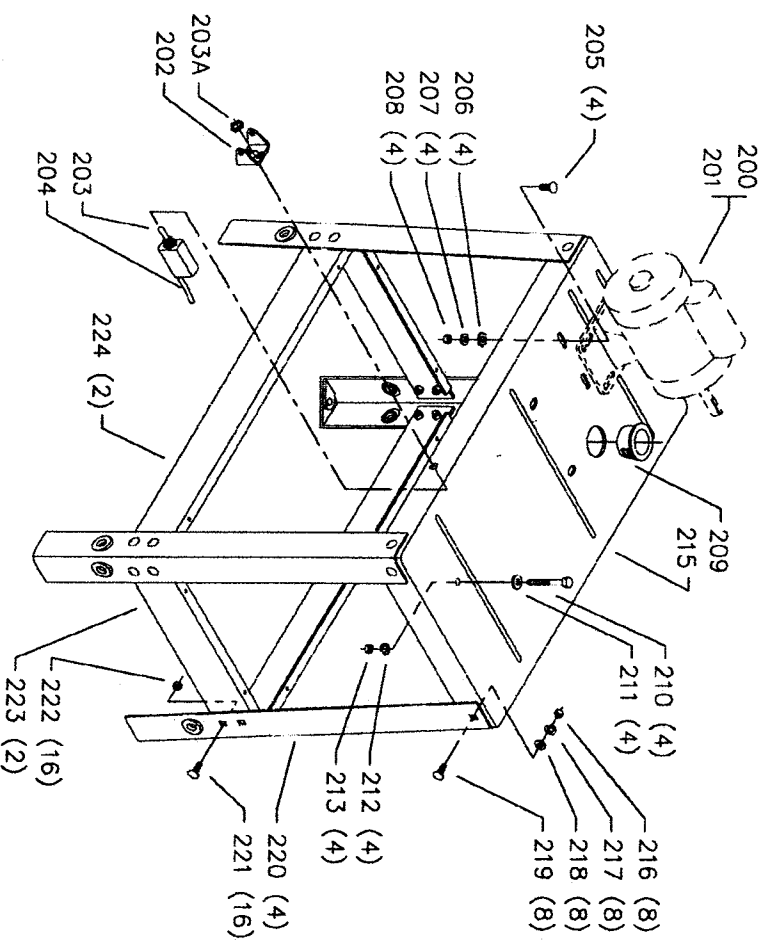

**For Use With 28-280 & 28-283 Models Only
(Enclosed Stands)**

REF

Parts List for 28-280 Type 1

Item Number	Part Number	Description	Qty Required
1	000000-00	No Longer Available	1
1	1087794	RIVET	1
1	426027540004	NAMEPLATE	1
1	426023540049S	GUARD	1
2	406030600002	KNOB	1
3	426020710002	DOOR LOCK STUD	1
4	902012931513S	KEPS NUT	1
5	902010201227S	HEX JAM NUT	1
6	426034000008	UPPER WHEEL ASSY	1
7	426020940003S	TIRE	1
8	920040107273	BEARING	1
9	426020790001	SPRING CLIP	1
10	426021040006S	SPACER	1
11	901020121910	RD HD SCREW	1
12	904010101615	STEEL WASHER	1
13	426020540017	BLADE GUARD	1
14	901027631527	CAP SCREW	1
15	904010101615	STEEL WASHER	1
16	426023890004	UPPER FRAME ASSY	1
17	426021110006	STUD	1
18	426023540048	GUARD	1
19	902011331529S	1/4-20 FLANGED NUT	3
20	901027631527	CAP SCREW	2
21	904010101620S	WASHER	1
22	426021110001	HEX STUD	1
23	426021220003	DOOR CATCH	1
24	901020512860	SCREW	1

Parts List for 28-280 Type 1

Item Number	Part Number	Description	Qty Required
25	904010322477	SPECIAL WASHER	1
26	426021060004	UPPER WHEEL SHAFT	1
27	426020590001	HINGE	1
28	905155	KNOB	1
29	426020140003	SLIDING BRACKET	1
30	905041413146	STEEL PIN	1
31	902040101403	WING NUT	1
32	901042614005	SCREW	1
33	928010413386	COIL SPRING	1
34	904070105572	FIBRE WASHER	1
35	902020501317	SPEC NUT	1
36	426023270003	GUIDE LOCK KNOB	1
37	901010609062	BOLT	1
38	904010101611	STEEL WASHER	1
39	904020201707	LOCK WASHER	1
40	902011001027	HEX NUT	1
41	000000-00	No Longer Available	1
42	438010040082	5/8 DIA CLAMP	1
43	901030103318S	SCREW	1
44	905040714460	DOWEL PIN	4
45	902070307171S	SPEC NUT	1
46	904010314982	WASHER	1
47	920040205348	BEARING	1
48	928070107353	BEARING LOAD SPRING	1
49	426021220004	SPRING CLIP	1
50	491957-00	LOCK WASHER	1
51	901030100763	CAP SCREW	1