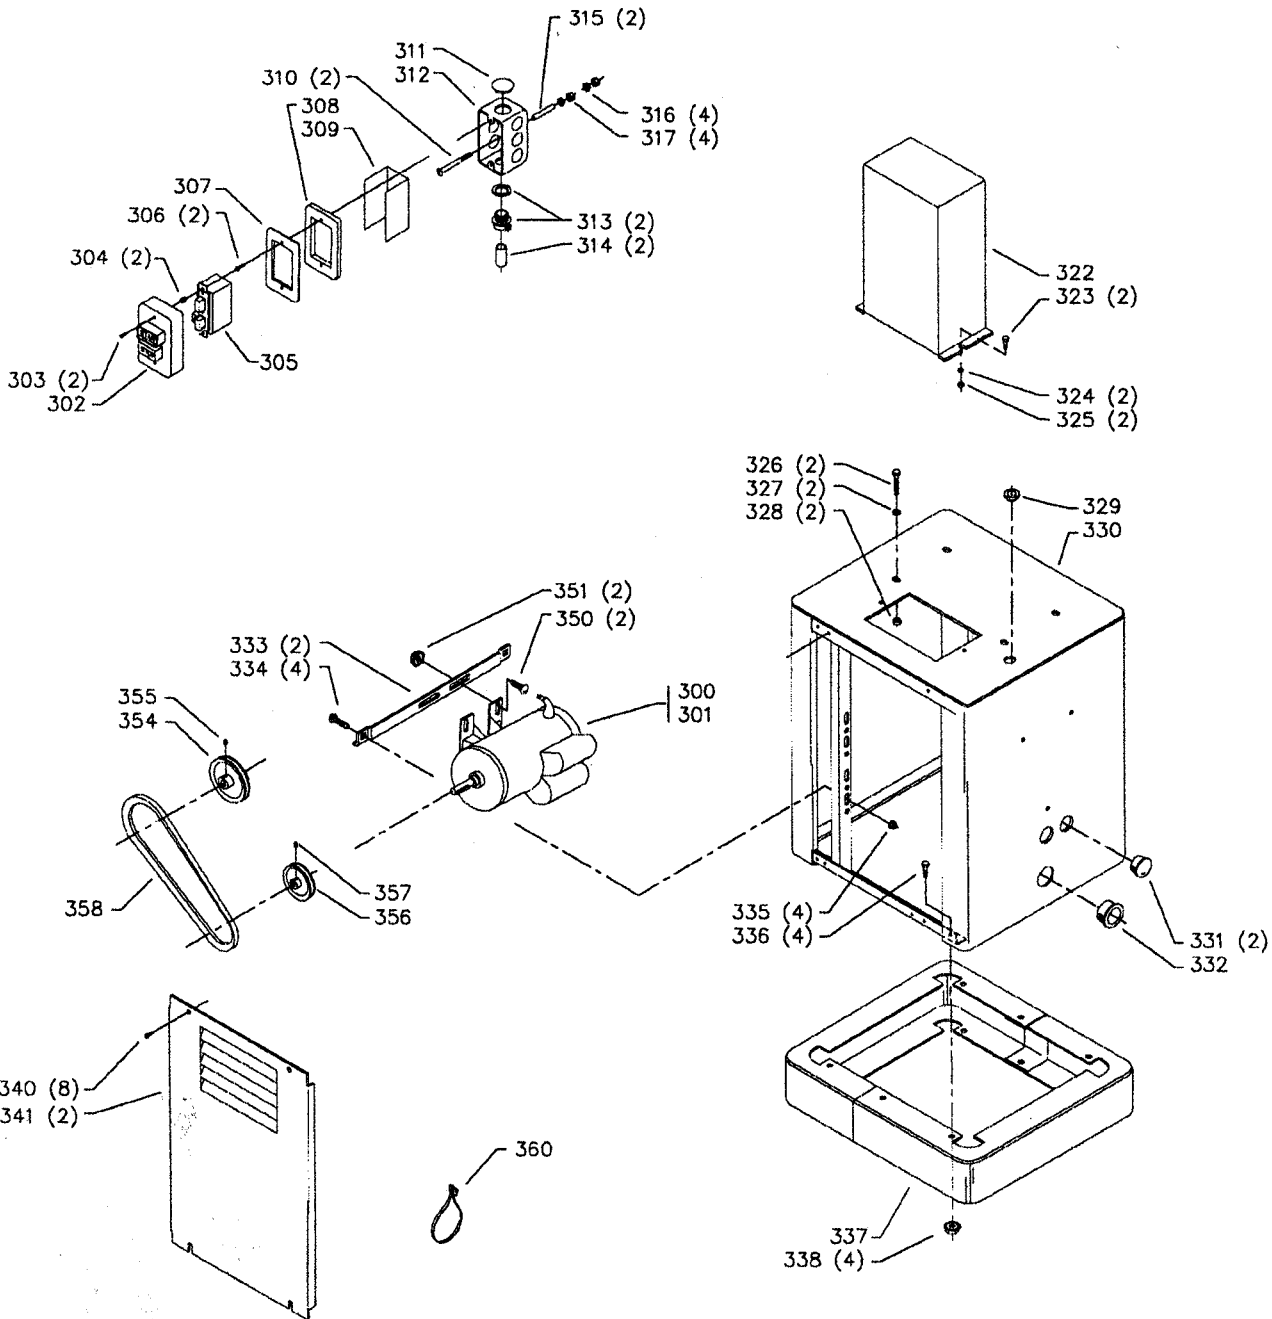

**For Use With 28-280 & 28-283 Models Only
(Enclosed Stands)**

REF

Parts List for 28-280 Type 1

Item Number	Part Number	Description	Qty Required
1	000000-00	No Longer Available	1
1	1087794	RIVET	1
1	426027540004	NAMEPLATE	1
1	426023540049S	GUARD	1
2	406030600002	KNOB	1
3	426020710002	DOOR LOCK STUD	1
4	902012931513S	KEPS NUT	1
5	902010201227S	HEX JAM NUT	1
6	426034000008	UPPER WHEEL ASSY	1
7	426020940003S	TIRE	1
8	920040107273	BEARING	1
9	426020790001	SPRING CLIP	1
10	426021040006S	SPACER	1
11	901020121910	RD HD SCREW	1
12	904010101615	STEEL WASHER	1
13	426020540017	BLADE GUARD	1
14	901027631527	CAP SCREW	1
15	904010101615	STEEL WASHER	1
16	426023890004	UPPER FRAME ASSY	1
17	426021110006	STUD	1
18	426023540048	GUARD	1
19	902011331529S	1/4-20 FLANGED NUT	3
20	901027631527	CAP SCREW	2
21	904010101620S	WASHER	1
22	426021110001	HEX STUD	1
23	426021220003	DOOR CATCH	1
24	901020512860	SCREW	1

Parts List for 28-280 Type 1

Item Number	Part Number	Description	Qty Required
25	904010322477	SPECIAL WASHER	1
26	426021060004	UPPER WHEEL SHAFT	1
27	426020590001	HINGE	1
28	905155	KNOB	1
29	426020140003	SLIDING BRACKET	1
30	905041413146	STEEL PIN	1
31	902040101403	WING NUT	1
32	901042614005	SCREW	1
33	928010413386	COIL SPRING	1
34	904070105572	FIBRE WASHER	1
35	902020501317	SPEC NUT	1
36	426023270003	GUIDE LOCK KNOB	1
37	901010609062	BOLT	1
38	904010101611	STEEL WASHER	1
39	904020201707	LOCK WASHER	1
40	902011001027	HEX NUT	1
41	000000-00	No Longer Available	1
42	438010040082	5/8 DIA CLAMP	1
43	901030103318S	SCREW	1
44	905040714460	DOWEL PIN	4
45	902070307171S	SPEC NUT	1
46	904010314982	WASHER	1
47	920040205348	BEARING	1
48	928070107353	BEARING LOAD SPRING	1
49	426021220004	SPRING CLIP	1
50	491957-00	LOCK WASHER	1
51	901030100763	CAP SCREW	1