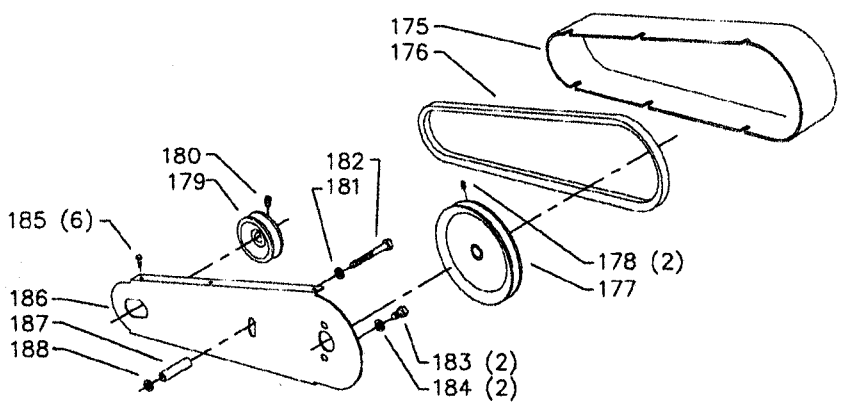

**For Use With 28-280 & 28-283 Models Only
(Enclosed Stands)**

REF

Parts List for 28-280 Type 1

Item Number	Part Number	Description	Qty Required
1	000000-00	No Longer Available	1
1	1087794	RIVET	1
1	426027540004	NAMEPLATE	1
1	426023540049S	GUARD	1
2	406030600002	KNOB	1
3	426020710002	DOOR LOCK STUD	1
4	902012931513S	KEPS NUT	1
5	902010201227S	HEX JAM NUT	1
6	426034000008	UPPER WHEEL ASSY	1
7	426020940003S	TIRE	1
8	920040107273	BEARING	1
9	426020790001	SPRING CLIP	1
10	426021040006S	SPACER	1
11	901020121910	RD HD SCREW	1
12	904010101615	STEEL WASHER	1
13	426020540017	BLADE GUARD	1
14	901027631527	CAP SCREW	1
15	904010101615	STEEL WASHER	1
16	426023890004	UPPER FRAME ASSY	1
17	426021110006	STUD	1
18	426023540048	GUARD	1
19	902011331529S	1/4-20 FLANGED NUT	3
20	901027631527	CAP SCREW	2
21	904010101620S	WASHER	1
22	426021110001	HEX STUD	1
23	426021220003	DOOR CATCH	1
24	901020512860	SCREW	1

Parts List for 28-280 Type 1

Item Number	Part Number	Description	Qty Required
25	904010322477	SPECIAL WASHER	1
26	426021060004	UPPER WHEEL SHAFT	1
27	426020590001	HINGE	1
28	905155	KNOB	1
29	426020140003	SLIDING BRACKET	1
30	905041413146	STEEL PIN	1
31	902040101403	WING NUT	1
32	901042614005	SCREW	1
33	928010413386	COIL SPRING	1
34	904070105572	FIBRE WASHER	1
35	902020501317	SPEC NUT	1
36	426023270003	GUIDE LOCK KNOB	1
37	901010609062	BOLT	1
38	904010101611	STEEL WASHER	1
39	904020201707	LOCK WASHER	1
40	902011001027	HEX NUT	1
41	000000-00	No Longer Available	1
42	438010040082	5/8 DIA CLAMP	1
43	901030103318S	SCREW	1
44	905040714460	DOWEL PIN	4
45	902070307171S	SPEC NUT	1
46	904010314982	WASHER	1
47	920040205348	BEARING	1
48	928070107353	BEARING LOAD SPRING	1
49	426021220004	SPRING CLIP	1
50	491957-00	LOCK WASHER	1
51	901030100763	CAP SCREW	1