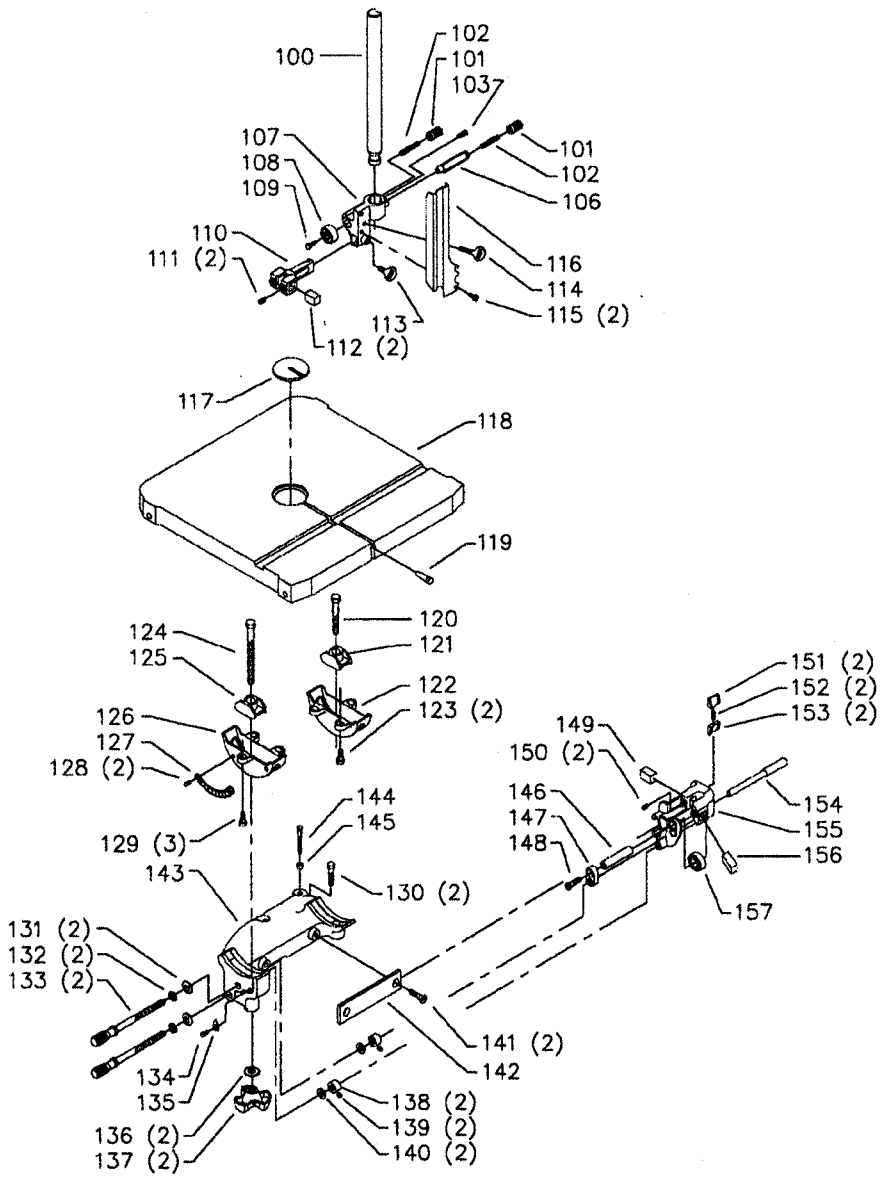

**For Use With 28-280 & 28-283 Models Only
(Enclosed Stands)**

REF

Parts List for 28-280 Type 1

Item Number	Part Number	Description	Qty Required
1	000000-00	No Longer Available	1
1	1087794	RIVET	1
1	426027540004	NAMEPLATE	1
1	426023540049S	GUARD	1
2	406030600002	KNOB	1
3	426020710002	DOOR LOCK STUD	1
4	902012931513S	KEPS NUT	1
5	902010201227S	HEX JAM NUT	1
6	426034000008	UPPER WHEEL ASSY	1
7	426020940003S	TIRE	1
8	920040107273	BEARING	1
9	426020790001	SPRING CLIP	1
10	426021040006S	SPACER	1
11	901020121910	RD HD SCREW	1
12	904010101615	STEEL WASHER	1
13	426020540017	BLADE GUARD	1
14	901027631527	CAP SCREW	1
15	904010101615	STEEL WASHER	1
16	426023890004	UPPER FRAME ASSY	1
17	426021110006	STUD	1
18	426023540048	GUARD	1
19	902011331529S	1/4-20 FLANGED NUT	3
20	901027631527	CAP SCREW	2
21	904010101620S	WASHER	1
22	426021110001	HEX STUD	1
23	426021220003	DOOR CATCH	1
24	901020512860	SCREW	1

Parts List for 28-280 Type 1

Item Number	Part Number	Description	Qty Required
25	904010322477	SPECIAL WASHER	1
26	426021060004	UPPER WHEEL SHAFT	1
27	426020590001	HINGE	1
28	905155	KNOB	1
29	426020140003	SLIDING BRACKET	1
30	905041413146	STEEL PIN	1
31	902040101403	WING NUT	1
32	901042614005	SCREW	1
33	928010413386	COIL SPRING	1
34	904070105572	FIBRE WASHER	1
35	902020501317	SPEC NUT	1
36	426023270003	GUIDE LOCK KNOB	1
37	901010609062	BOLT	1
38	904010101611	STEEL WASHER	1
39	904020201707	LOCK WASHER	1
40	902011001027	HEX NUT	1
41	000000-00	No Longer Available	1
42	438010040082	5/8 DIA CLAMP	1
43	901030103318S	SCREW	1
44	905040714460	DOWEL PIN	4
45	902070307171S	SPEC NUT	1
46	904010314982	WASHER	1
47	920040205348	BEARING	1
48	928070107353	BEARING LOAD SPRING	1
49	426021220004	SPRING CLIP	1
50	491957-00	LOCK WASHER	1
51	901030100763	CAP SCREW	1