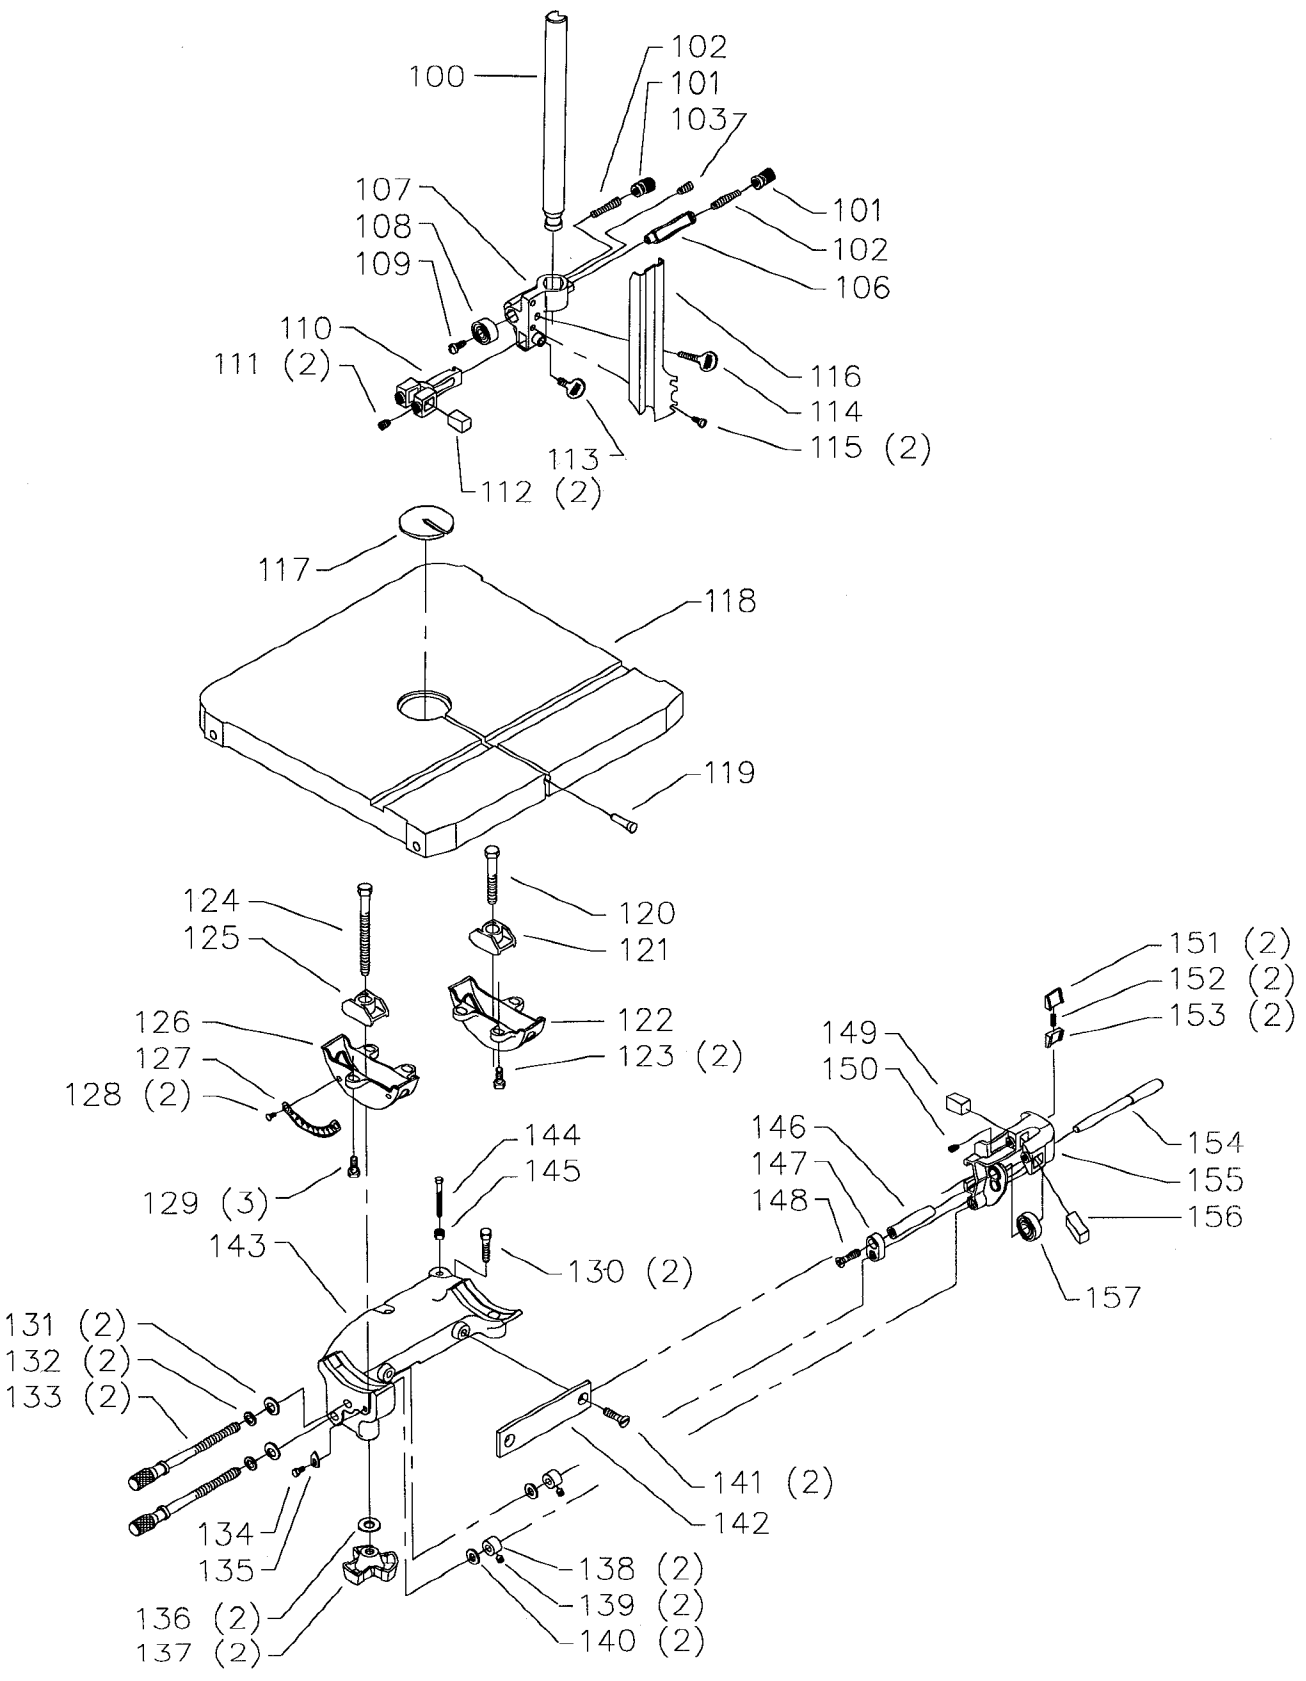

**28-855
RIP FENCE**

**50-274
MOBILE BASE**

Parts List for 28-269 Type 1

Item Number	Part Number	Description	Qty Required
1	000000-00	No Longer Available	1
1	1087794	RIVET	4
1	426027540004	NAMEPLATE	1
2	406030600002	KNOB	1
3	426020710002	DOOR LOCK STUD	1
4	902012931513S	KEPS NUT	1
5	902010201227S	HEX JAM NUT	1
6	426034000008	UPPER WHEEL ASSY	1
7	426020940003S	TIRE	1
8	920040107273	BEARING	2
10	426021040006S	SPACER	1
11	901020121910	RD HD SCREW	1
12	904010101615	STEEL WASHER	1
13	426020540017	BLADE GUARD	1
14	901027631527	CAP SCREW	1
15	904010101615	STEEL WASHER	1
16	426023890004	UPPER FRAME ASSY	1
17	426021110006	STUD	1
18	000000-00	No Longer Available	1
19	902011331529S	1/4-20 FLANGED NUT	3
20	901027631527	CAP SCREW	2
21	904010101620S	WASHER	1
22	426021110001	HEX STUD	1
23	426021220003	DOOR CATCH	1
24	901020512860	SCREW	1
25	904010322477	SPECIAL WASHER	1
26	426021060004	UPPER WHEEL SHAFT	1

Parts List for 28-269 Type 1

Item Number	Part Number	Description	Qty Required
27	426020590001	HINGE	1
28	905155	KNOB	1
29	000000-00	No Longer Available	1
29	426020140003	SLIDING BRACKET	1
30	905041413146	STEEL PIN	1
31	902040101403	WING NUT	1
32	901042614005	SCREW	1
33	928010413386	COIL SPRING	1
34	904070105572	FIBRE WASHER	1
35	902020501317	SPEC NUT	1
36	426023270003	GUIDE LOCK KNOB	1
37	901010609062	BOLT	1
38	904010101611	STEEL WASHER	1
39	904020201707	LOCK WASHER	1
40	902011001027	HEX NUT	1
41	000000-00	No Longer Available	1
42	438010040082	5/8 DIA CLAMP	1
43	901030103318S	SCREW	1
44	905040714460	DOWEL PIN	4
45	902070307171S	SPEC NUT	1
47	920040205348	BEARING	1
48	928070107353	BEARING LOAD SPRING	1
49	426021220004	SPRING CLIP	1
51	901030408015S	CAP SCREW	1
52	436010162001S	BUMPER	1
53	426020260003	DUST SPOUT	1
54	901030631340	SHOULDER SCREW	1