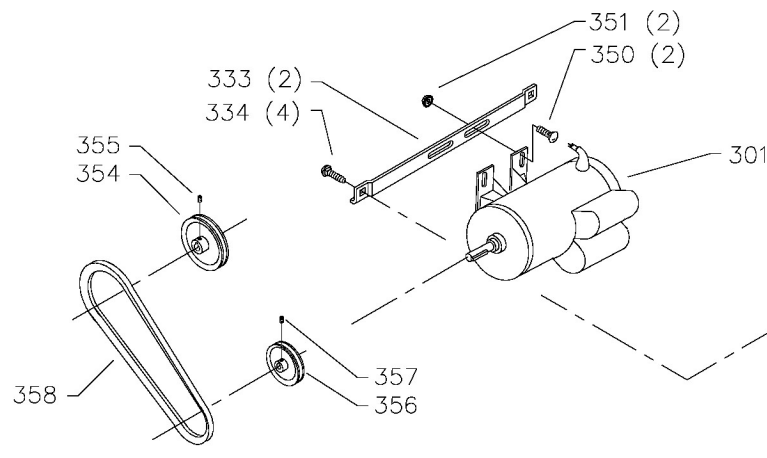

PUSH BUTTON
TYPE

364— MOTOR/SAW MTG.
HARDWARE PACK