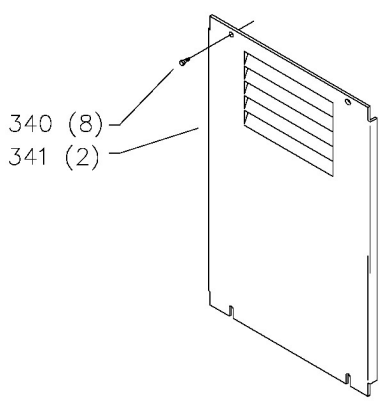

PUSH BUTTON
TYPE

364— MOTOR/SAW MTG.
HARDWARE PACK