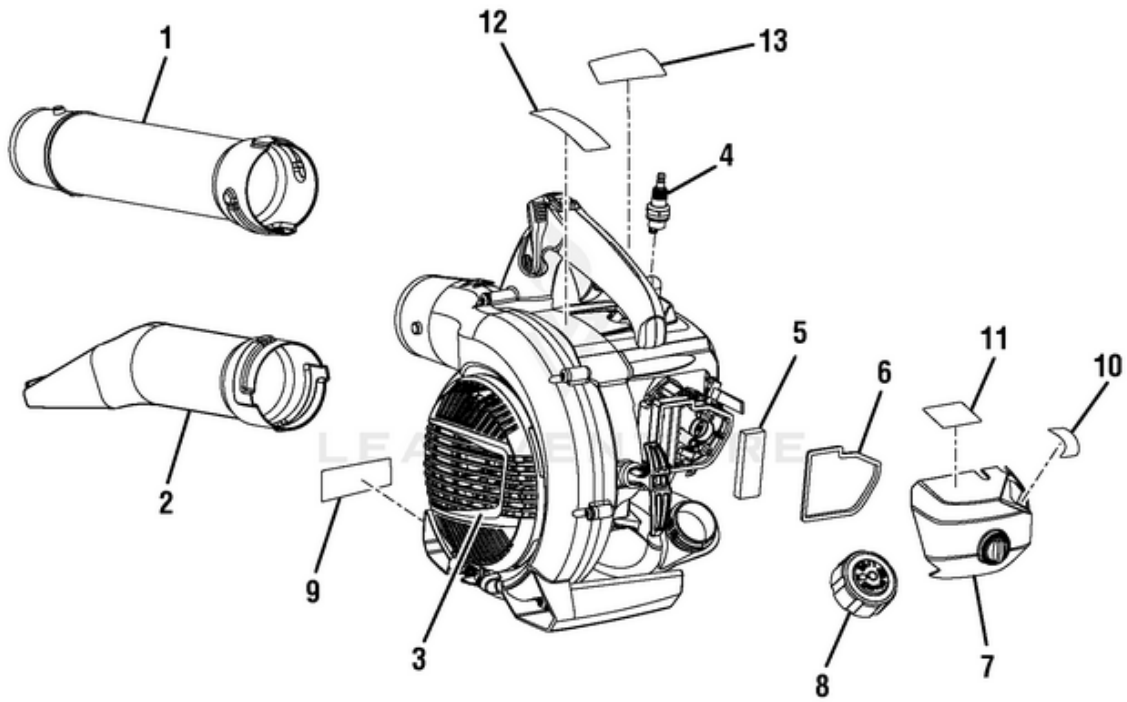

UT09510 26cc Blower - Figure A

HOMELITE 26cc BLOWER - MODEL NUMBER UT09510

Rendered by LeadVenture, Inc.

Figure A

Ref #	Part #	Description	Qty	Context Note
1	570543002	Blower Tube	1	
2	580613002	High Velocity Nozzle w/Leaf Scraper	1	
3	521500003	Air Inlet Cover	1	
4	870174001	Spark Plug (RCJ6Y)	1	
5	560873003	Filter	1	
6	570107001	Air Box Gasket	1	
7	310804001	Air Filter Cover	1	
8	310816001	Fuel Cap Assembly	1	
9	940654088	Combustion Warning Label	1	
10	940868001	Choke Label	1	
11	940734071	Starting Label	1	
12	940657042	Warning Label	1	
13	940867001	Logo Label	1	
	987000929	Operator's Manual (960413005)	1	(Not Shown)