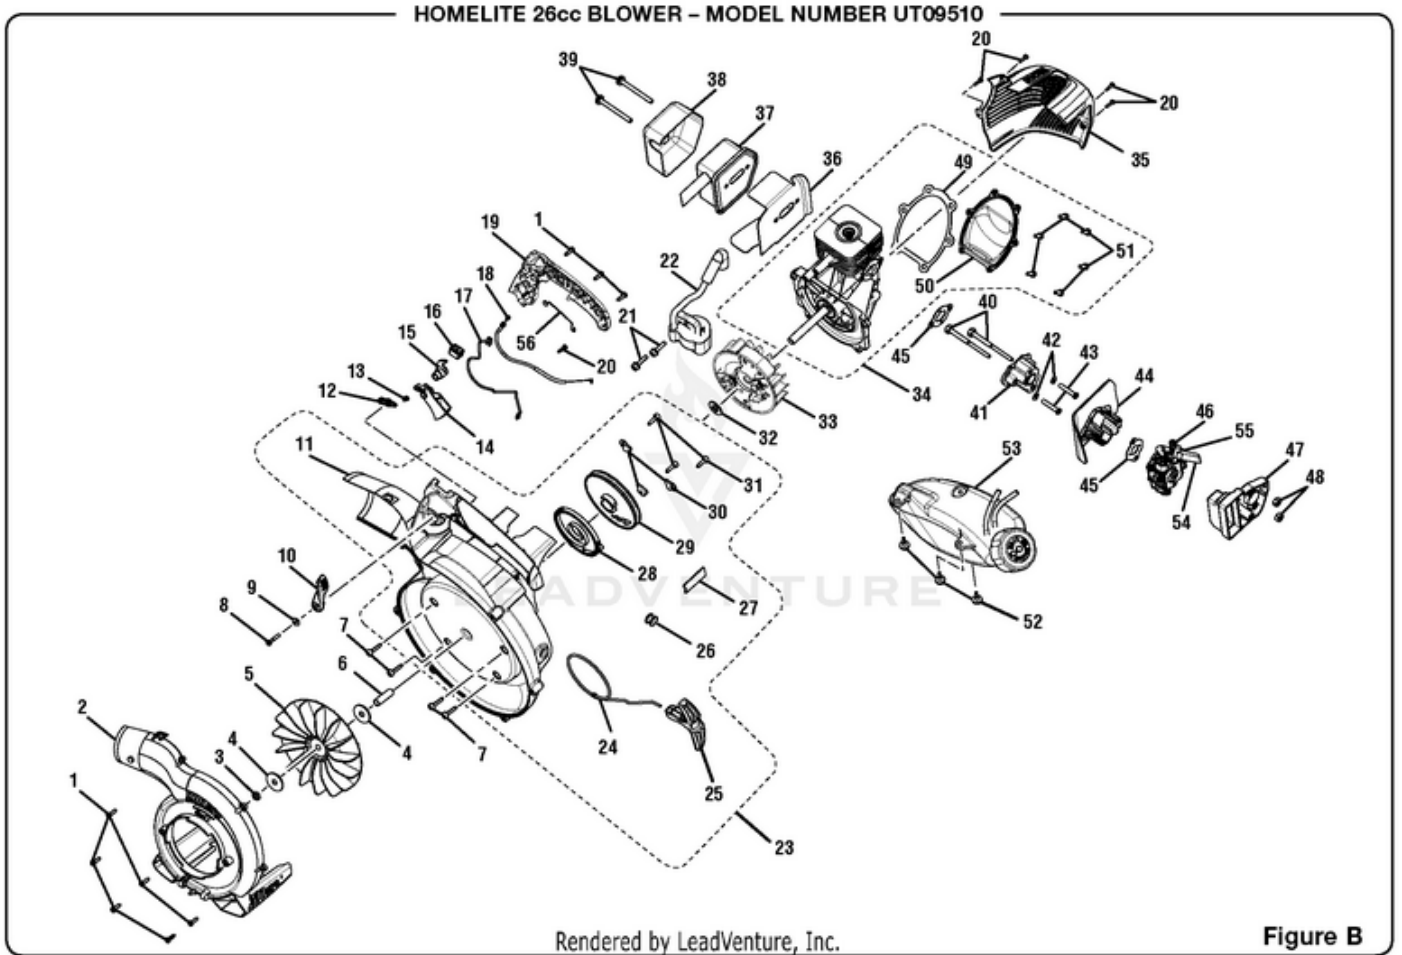

UT09510 26cc Blower - Figure B

Ref #	Part #	Description	Qty	Context Note
1	660629002	Screw (10-14 x 3/4 in.)	9	
2	521313004	Outer Volute	1	
3	660730001	Lock Nut (3/8 in.)	1	
4	650016001	Washer	2	
5	521308001	Fan	1	
6	638091008	Spacer	1	
7	660970001	Screw (M4 x 17 mm, T.F.)	4	
8	660666001	Screw (8-14 x 1 in., T.F.)	1	
9	678125001	Washer	1	
10	518160001	Cruise Lever	1	
11	308981016	Lower Housing	1	
12	518603001	Throttle Lever	1	
13	661141001	Screw (M3.5 x 7.5 mm)	1	
14	521503001	Throttle Trigger	1	
15	518602001	Trigger Lock	1	
16	760338004	Momentary Contact Switch	1	
17	290157003	Wire Assembly	1	
18	270031002	Throttle Cable	1	
19	521501003	Handle Cover	1	
20	660466001	Screw (M4 x 18 mm)	5	
21	660968001	Screw (M4 x 19 mm, T.F.)	2	
22	850108009	Ignition Module	1	
23	308563001	Lower Housing w/Starter Assembly	1	
24	900849012	Starter Rope (42 in.)	1	
25	511731001	Starter Grip	1	
26	638088004	Eyelet	1	
27	522600001	Shield	1	
28	638033001	Spring & Container	1	
29	521316001	Starter Pulley	1	
30	638389001	Pulley Retainer	3	
31	660967001	Screw (M4 x 14 mm, T.F.)	3	
32	650017001	Washer	1	
33	308811001	Rotor and Pawl Assembly	1	
34	309963001	Short Block Assembly	1	
35	308461002	Engine Cover	1	
36	901362002	Muffler Gasket	1	
37	309327001	Muffler Assembly	1	
38	638442009	Muffler Heat Shield	1	
39	660638003	Screw (10-24 x 2-1/8 in.)	2	
40	660927004	Screw (10-24 x 2.5 in.)	2	
41	518920001	Heat Dam	1	
42	638659002	Washer	2	
43	660927003	Screw (M5 x 25 mm)	2	
44	521505001	Baffle	1	
45	901552002	Heat Dam Gasket	2