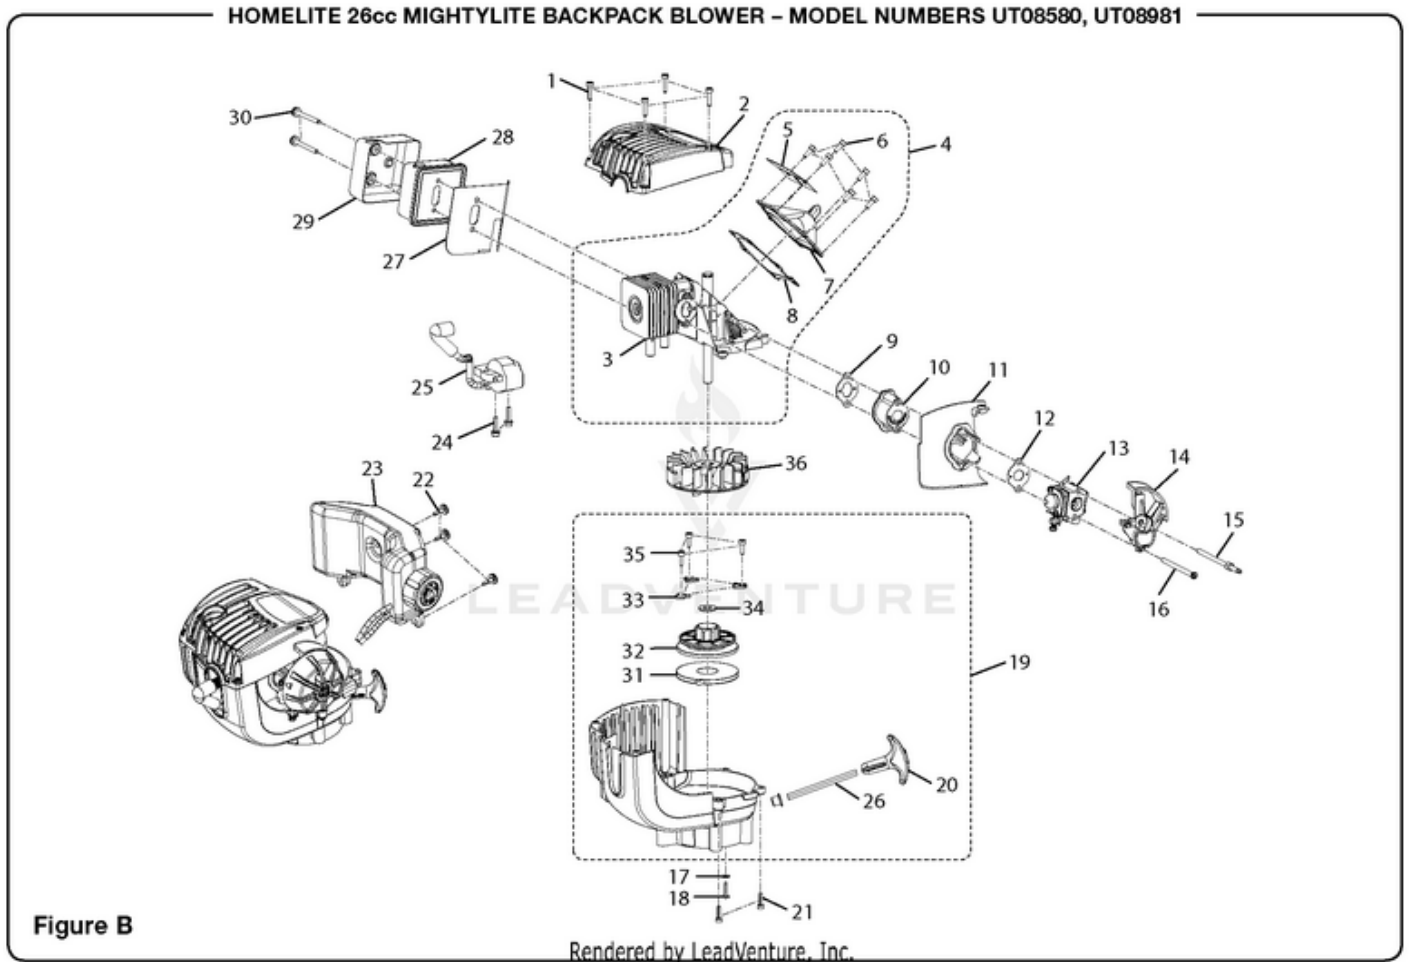

26cc MightyLite Backpack Blower UT08981 08981-UT 26cc MightyLite Backpack Blower UT-08981 26cc MightyLite Backpack Blower - Figure B

Figure B

Rendered by LeadVenture, Inc.

Ref #	Part #	Description	Qty
1	660466001	Screw (M4 x 18 mm)	4
2	518588001	Upper Housing	1
3	640098001	Cylinder	1
4	309960001	Short Block Assembly (Inc. Key Nos. 3 and 5-8)	1
5	638442003	Cylinder Heat Shield	1
6	660925003	Screw (M4 x 12 mm)	6
7	638337001	Crankcase Cover	1
8	901550001	Crankcase Cover Gasket	1
9	901551001	Intake Gasket	1
10	518497001	Heat Dam	1
11	518690001	Baffle Plate	1
12	901552001	Carburetor Gasket	1
13	308054001	Carburetor	1
14	518498001	Air Box Base	1
15	660453001	Hex Bolt (Double Sided)	1
16	660454001	Screw (M5 x 70 mm)	1
17	690969001	Flat Washer	1
18	660970003	Screw	1
19	308889002	Lower Housing with Starter Assembly (Inc. Key Nos. 20, 26 and 31-35)	1
20	518502001	Starter Grip	1
21	660970001	Screw (M4 x 16 mm)	2
22	660970002	Screw (M4, Special)	3
23	308675007	Fuel Tank with Cap Assembly	1
24	660968001	Screw (M4 x 19 mm)	2
25	850108001	Ignition Module	1
26	900849002	Starter Rope	1
27	901452003	Muffler Gasket	1
28	308990016	Muffler Assembly	1
29	638442001	Heat Shield	1
30	660638003	Screw (10-24)	2
31	638033001	Spring & Container Assembly	1
32	518501001	Starter Pulley	1
33	638389001	Pulley Retainer	3
34	650017001	Flat Washer	1
35	660967001	Screw (M4 x 14 mm)	3
36	308674001	Flywheel Assembly	1