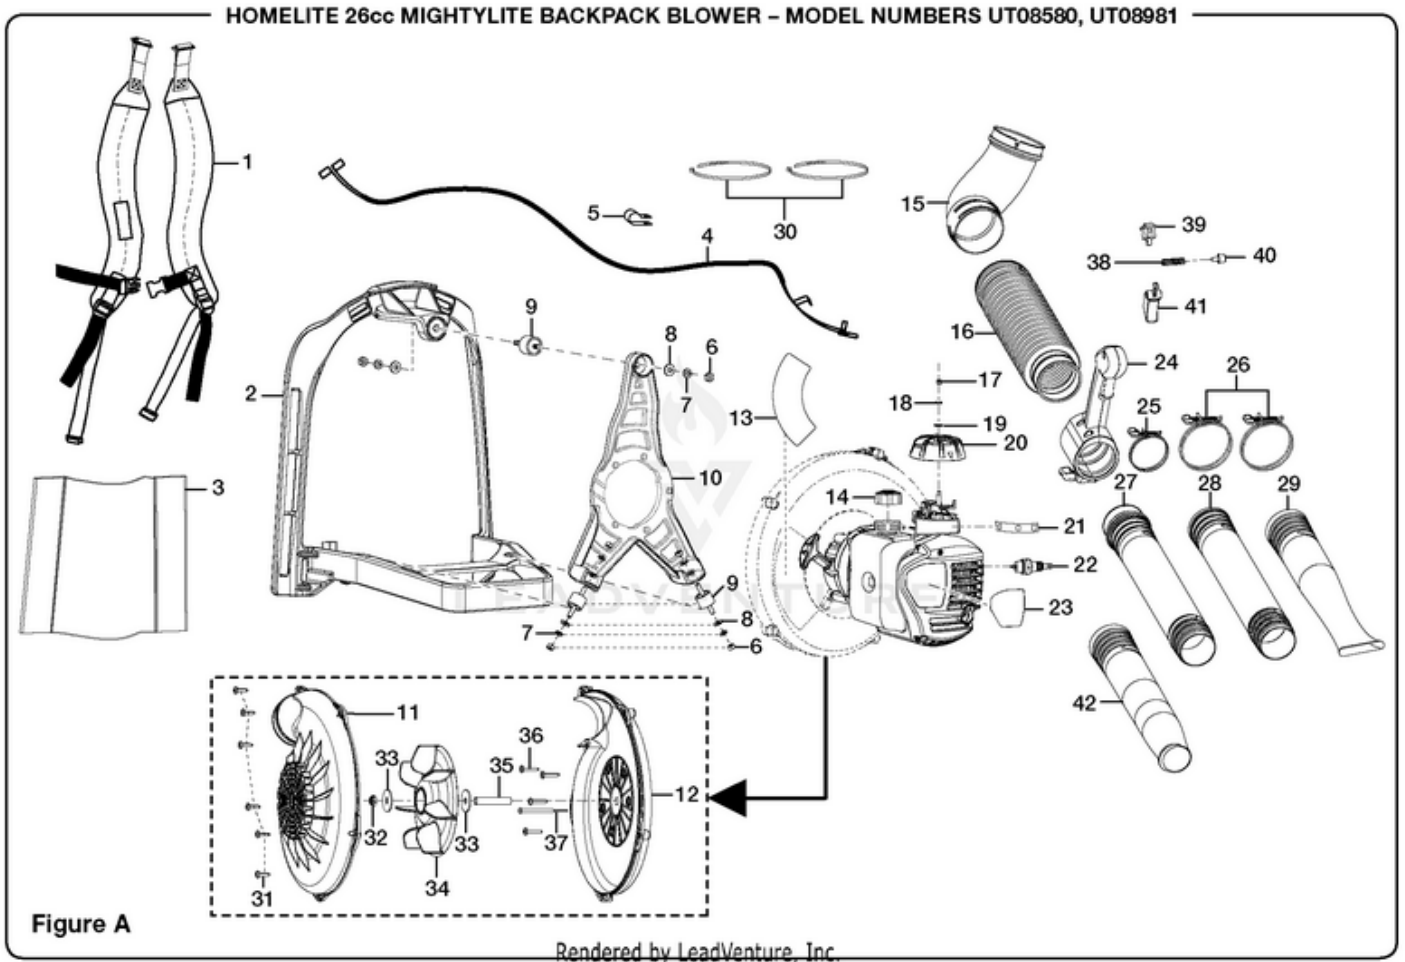

26cc Mightylite Backpack Blower UT08981 08981-UT 26cc Mightylite Backpack Blower UT-08981 26cc Mightylite Backpack Blower - Figure A

Ref #	Part #	Description	Qty
1	901588001	Shoulder Harness Assembly	1
2	518598001	Backpack Frame	1
3	901589001	Mesh Backing	1
4	270021004	Throttle Cable Assembly	1
5	678561001	Cable Clamp	1
6	678190002	Hex Nut (1/4-20)	6
7	678109001	Lock Washer (1/4-20)	6
8	678186002	Washer (1/4-20)	6
9	570546001	Bumper	3
10	518591001	Frame Support	1
11	518575001	Bottom Volute	1
12	518574001	Top Volute	1
13	940734021	Starting Label	1
14	300758006	Fuel Cap Assembly	1
15	580819001	Elbow Tube	1
16	580566001	Bellows	1
17	678435001	Hex Nut (M4)	1
18	678434002	Wavy Washer	1
19	678434001	Flat Washer	1
20	518496001	Choke Dial Cover	1
21	940647010	Choke Label	1
22	870174001	Spark Plug (Champion RCJ6Y)	1
23	940755005	Logo Label	1
24	308920001	Throttle Control Handle	1
25	348006003	Small Clamp	1
26	348006002	Large Clamp	2
27	580570001	Upper Tube	1
28	580569001	Lower Tube	1
29	580577001	Wide Sweeper Nozzle	1
30	900972001	Cable Tie	2
31	660629001	Screw (10-14 x 3/4 in.)	6
32	660730001	Lock Nut (3/8-24)	1
33	650016001	Flat Washer	2
34	518581001	Fan	1
35	638091005	Crankshaft Spacer	1
36	660674002	Screw (10-14 x 26.99 mm)	4
37	660970004	Screw (M4 x 77.5 mm)	1
38	678542001	Trigger Lock Spring	1
39	760700002	Switch	1
40	518595001	Throttle Lock	1
41	518577001	Trigger	1
42	580504001	Nozzle	1
	987000057	Operator's Manual (960705001)	