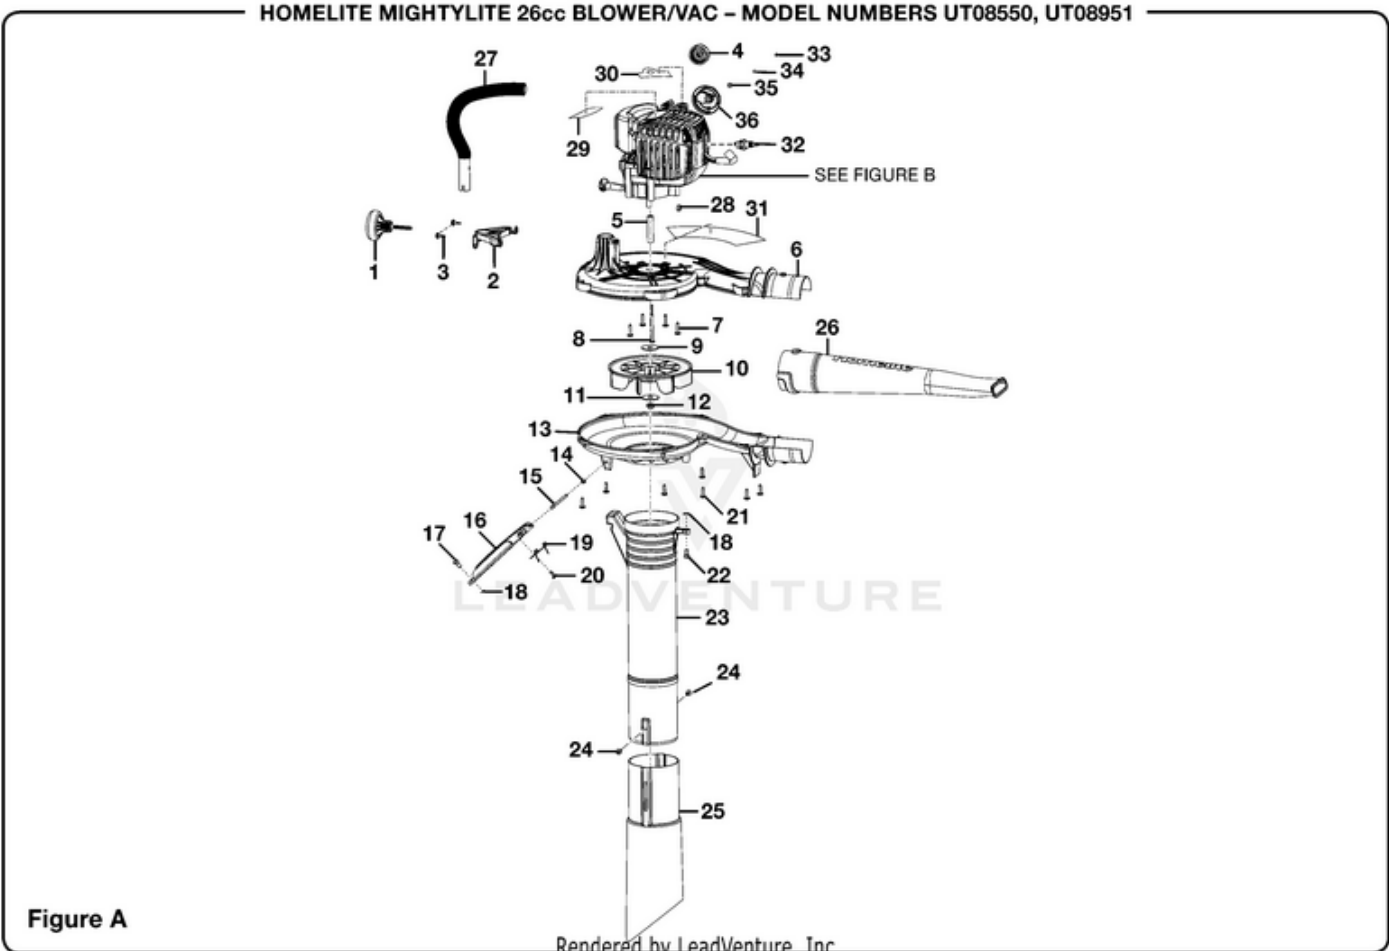

26cc Mightylite Blower/Vac UT-08951 08951-UT 26cc Mightylite Blower/Vac UT-08951 26cc Mightylite Blower/Vac -
Figure A

Ref #	Part #	Description	Qty
1	518593001	Handle Knob	1
2	518592001	Handle Adaptor	1
3	660970002	Screw (M4, special)	2
4	308680001	Fuel Cap Assembly	1
5	638091006	Spacer (55 mm)	1
6	518582001	Upper Volute	1
7	660674001	Screw (10-14 x 7/8 in.)	4
8	660970004	Screw (M4, special)	1
9	678126005	Washer	1
10	518581001	Fan	1
11	650016001	Flat Washer	1
12	660730001	Hex Nut (3/8-24)	1
13	518571001	Lower Volute	1
14	678353001	E-Ring (4 mm)	1
15	678514001	Pin	1
16	518570001	Vacuum Door	1
17	660880002	Screw (1/4-20, special)	1
18	650027001	E-Ring	2
19	678513001	Torsion Spring	1
20	660618001	Screw (10-14 x 1/2 in.)	1
21	660629001	Screw (10-14 x 3/4 in., Torx T.F.)	7
22	660880001	Screw (1/4-20, special)	1
23	580807001	Upper Vacuum Tube	1
24	660621001	Screw (10-24 x 1/2 in., Truss Head Slotted Torx)	2
25	580808001	Lower Vacuum Tube	1
26	580843001	Blower Tube	1
27	901204001	Foam Grip and Handle Assembly	1
28	678190002	Hex Nut (1/4-20)	1
29	940755003	Logo Label	1
30	940647012	Choke Label	1
31	940734015	Starting Label	1
32	870174001	Spark Plug	1
33	678435001	Lock Nut (M4)	1
34	678434002	Wavy Washer (M4)	1
35	678434001	Washer (M4)	1
36	518496001	Choke Dial Cover	1
	987000050	Operator's Manual (960704001)	