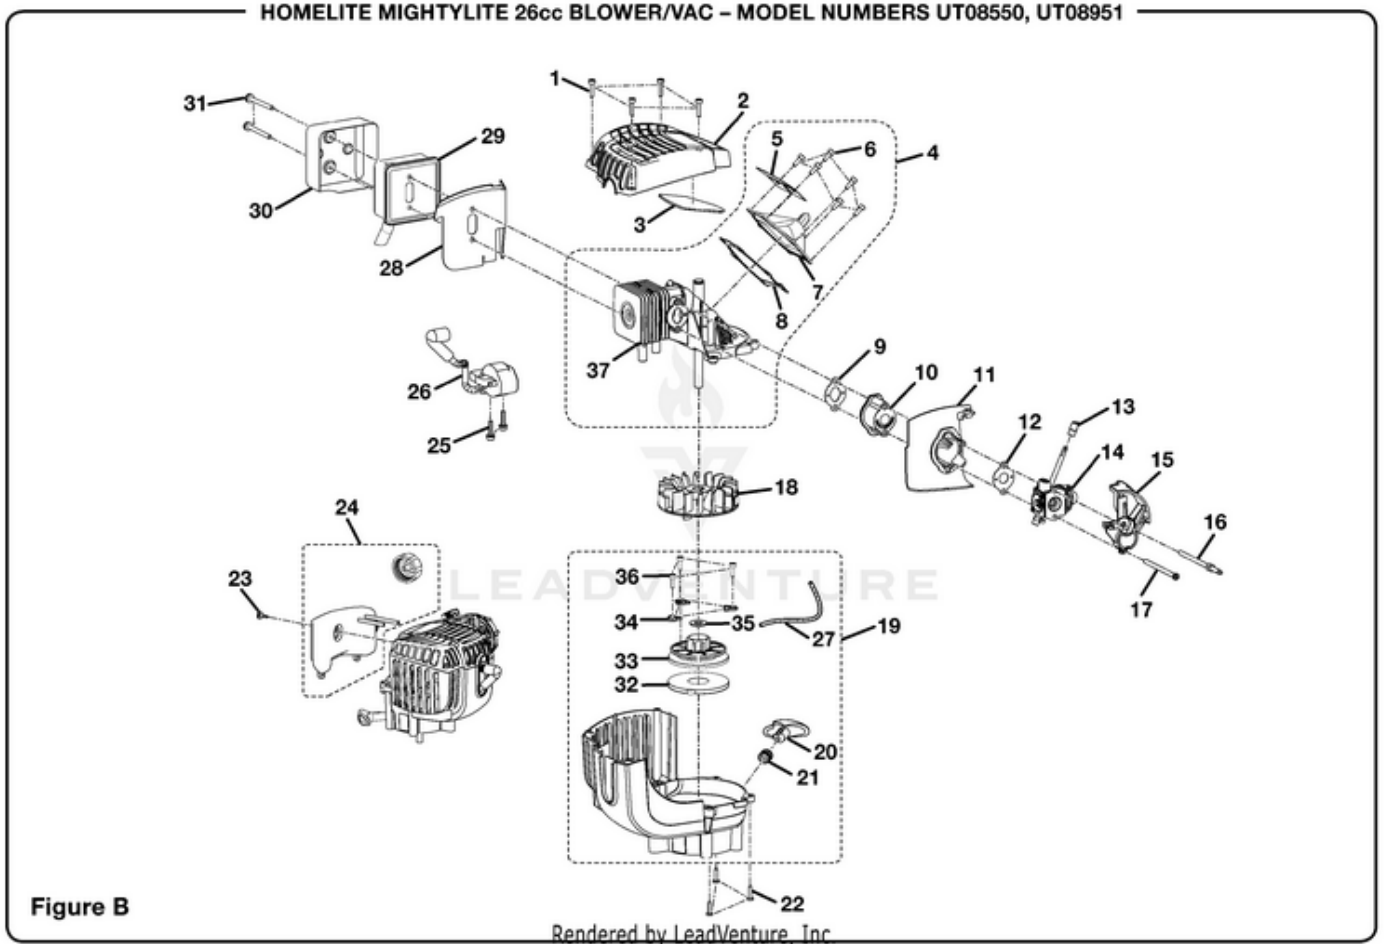

26cc Mightylite Blower/Vac UT-08951 08951-UT 26cc Mightylite Blower/Vac UT-08951 26cc Mightylite Blower/
Vac - Figure B

Ref #	Part #	Description	Qty
1	660466001	Screw (M4 x 18 mm)	4
2	518535001	Upper Housing	1
3	900951006	Heat Shield Gasket	1
4	309960001	Short Block Assembly	1
5	638442003	Cylinder Heat Shield	1
6	660925003	Screw (M4 x 12 mm)	6
7	638337001	Crankcase Cover	1
8	901550001	Crankcase Cover Gasket	1
9	901551001	Intake Gasket	1
10	518497001	Heat Dam	1
11	518690001	Baffle Plate	1
12	901552001	Carburetor Gasket	1
13	518709001	Throttle Lever	1
14	308028007	Carburetor	1
15	518532001	Air Box Base	1
16	660453001	Hex Bolt (Double Sided)	1
17	660454001	Screw (M5 x 70 mm)	1
18	308674001	Flywheel Assembly	1
19	308889001	Lower Housing with Starter Assembly	1
20	518502001	Starter Grip	1
21	638088002	Eyelet	1
22	660970001	Screw (M4 x 16 mm)	3
23	660970002	Screw (M4, special)	1
24	308675004	Fuel Tank with Cap Assembly	1
25	660968001	Screw (M4 x 19 mm)	2
26	850108001	Ignition Module	1
27	900849002	Starter Rope	1
28	901452003	Muffler Gasket	1
29	308990007	Muffler Assembly	1
30	638442002	Heat Shield	1
31	660638003	Screw (10-24 x 2-3/16 in.)	2
32	638033001	Spring & Container Assembly	1
33	518501001	Starter Pulley	1
34	638389001	Pulley Retainer	3
35	650017001	Flat Washer	1
36	660967001	Screw (M4 x 14 mm)	3
37	640098001	Cylinder	1