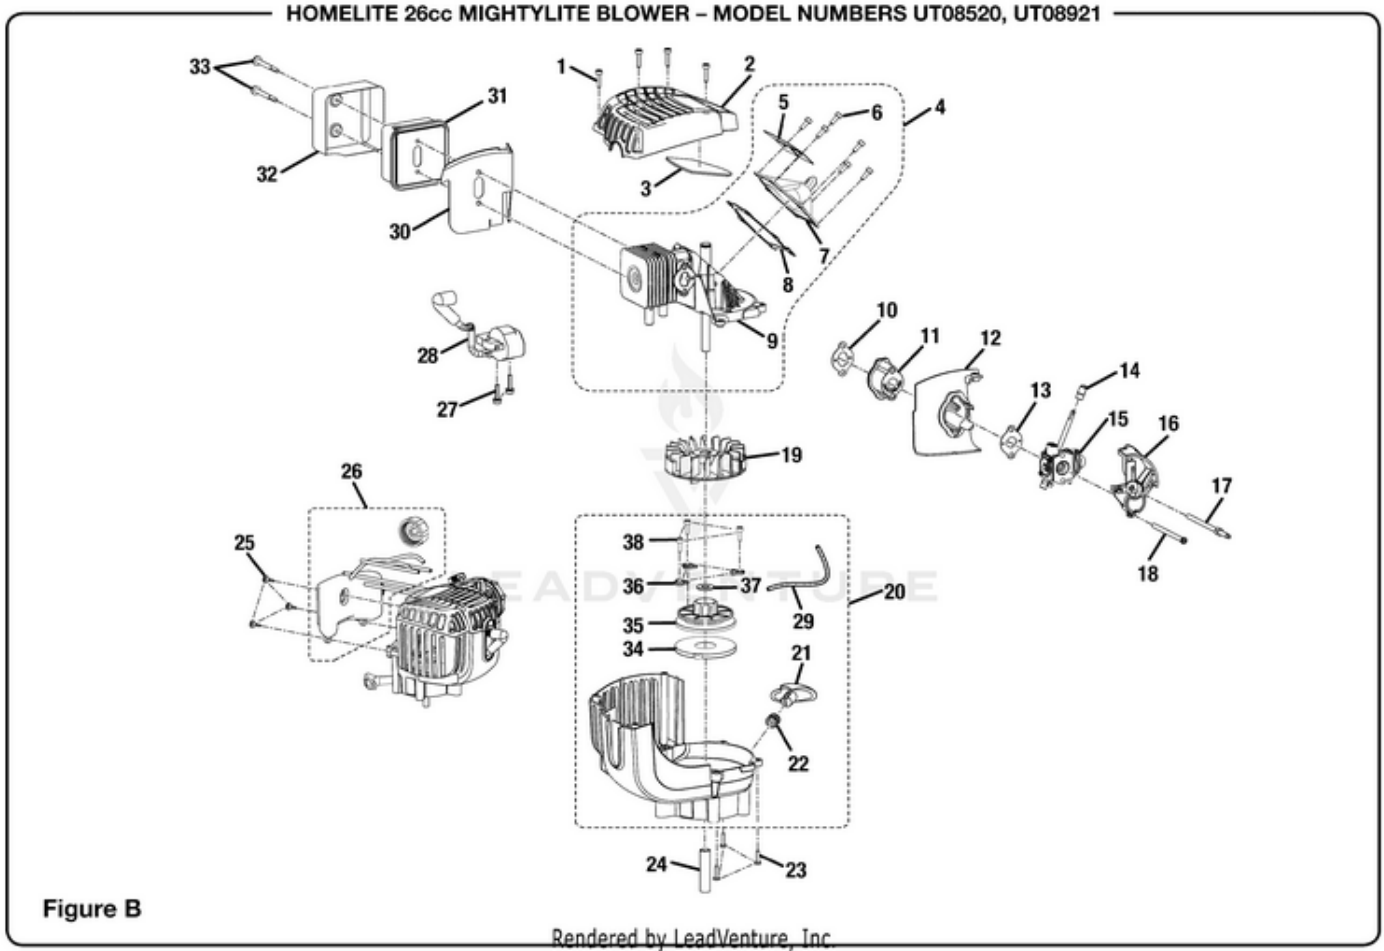

Ref #	Part #	Description	Qty
1	940752001	Logo Label	1
2	940647012	Choke Label	1
3	308680001	Fuel Cap	1
4	678435001	Nylon Nut (M5)	1
5	678434002	Wavy Washer (M5)	1
6	678434001	Washer (M5)	1
7	518496001	Choke Dial Cover	1
8	940734015	Starting Label	1
9	518538001	Top Volute	1
10	518540001	Upper Nozzle	1
11	660674001	Screw (10-14 x 7/8 in.)	4
12	660970004	Screw (M4 x 77.5 mm)	1
13	678126005	Washer	1
14	518265002	Fan	1
15	650016001	Washer	1
16	660730001	Nylon Hex Nut (3/8-24)	1
17	518539001	Bottom Volute	1
18	660629001	Screw (10-14 x 3/4 in.)	9
19	518543001	Volute Plate	1
20	660621001	Screw (10-14 x 1/2 in.)	1
21	518537001	Handle	1
22	870174001	Spark Plug	1
	987000046	Operator's Manual (960477001)	

Ref #	Part #	Description	Qty
1	660466001	Screw (M4 x 18 mm)	4
2	518535001	Upper Housing	1
3	900951006	Heat Shield Gasket	1
4	309960001	Short Block Assembly	1
5	638442003	Cylinder Heat Shield	1
6	660925003	Screw (M4 x 12 mm)	6
7	638337001	Crankcase Cover	1
8	901550001	Crankcase Cover Gasket	1
9	640099001	Cylinder	1
10	901551001	Intake Gasket	1
11	518497001	Heat Dam	1
12	518690001	Baffle Plate	1
13	901552001	Carburetor Gasket	1
14	518709001	Throttle Lever	1
15	308028007	Carburetor	1
16	518532001	Air Box Base	1
17	660453001	Double Sided Hex Bolt	1
18	660454001	Screw (M5 x 70 mm)	1
19	308674001	Flywheel Assembly	1
20	308889001	Lower Housing with Starter Assembly	1
21	518502001	Starter Grip	1
22	638088002	Eyelet	1
23	660970001	Screw (M4 x 16 mm)	3
24	638091006	Crankshaft Spacer	1
25	660970002	Screw (M4 x 10 mm Shoulder)	3
26	308675002	Fuel Tank with Cap Assembly	1
27	660968001	Screw (M4 x 9 mm)	2
28	850108001	Ignition Module	1
29	900849002	Starter Rope	1
30	901452003	Gasket Muffler	1
31	308990003	Muffler Assembly	1
32	638442002	Heat Shield	1
33	660638003	Screw (M4 x 18 mm)	2
34	638033001	Spring & Container Assembly	1
35	518501001	Starter Pulley	1
36	638389001	Pulley Retainer	3
37	650017001	Flat Washer	1
38	660967001	Screw (M4 x 14 mm)	3