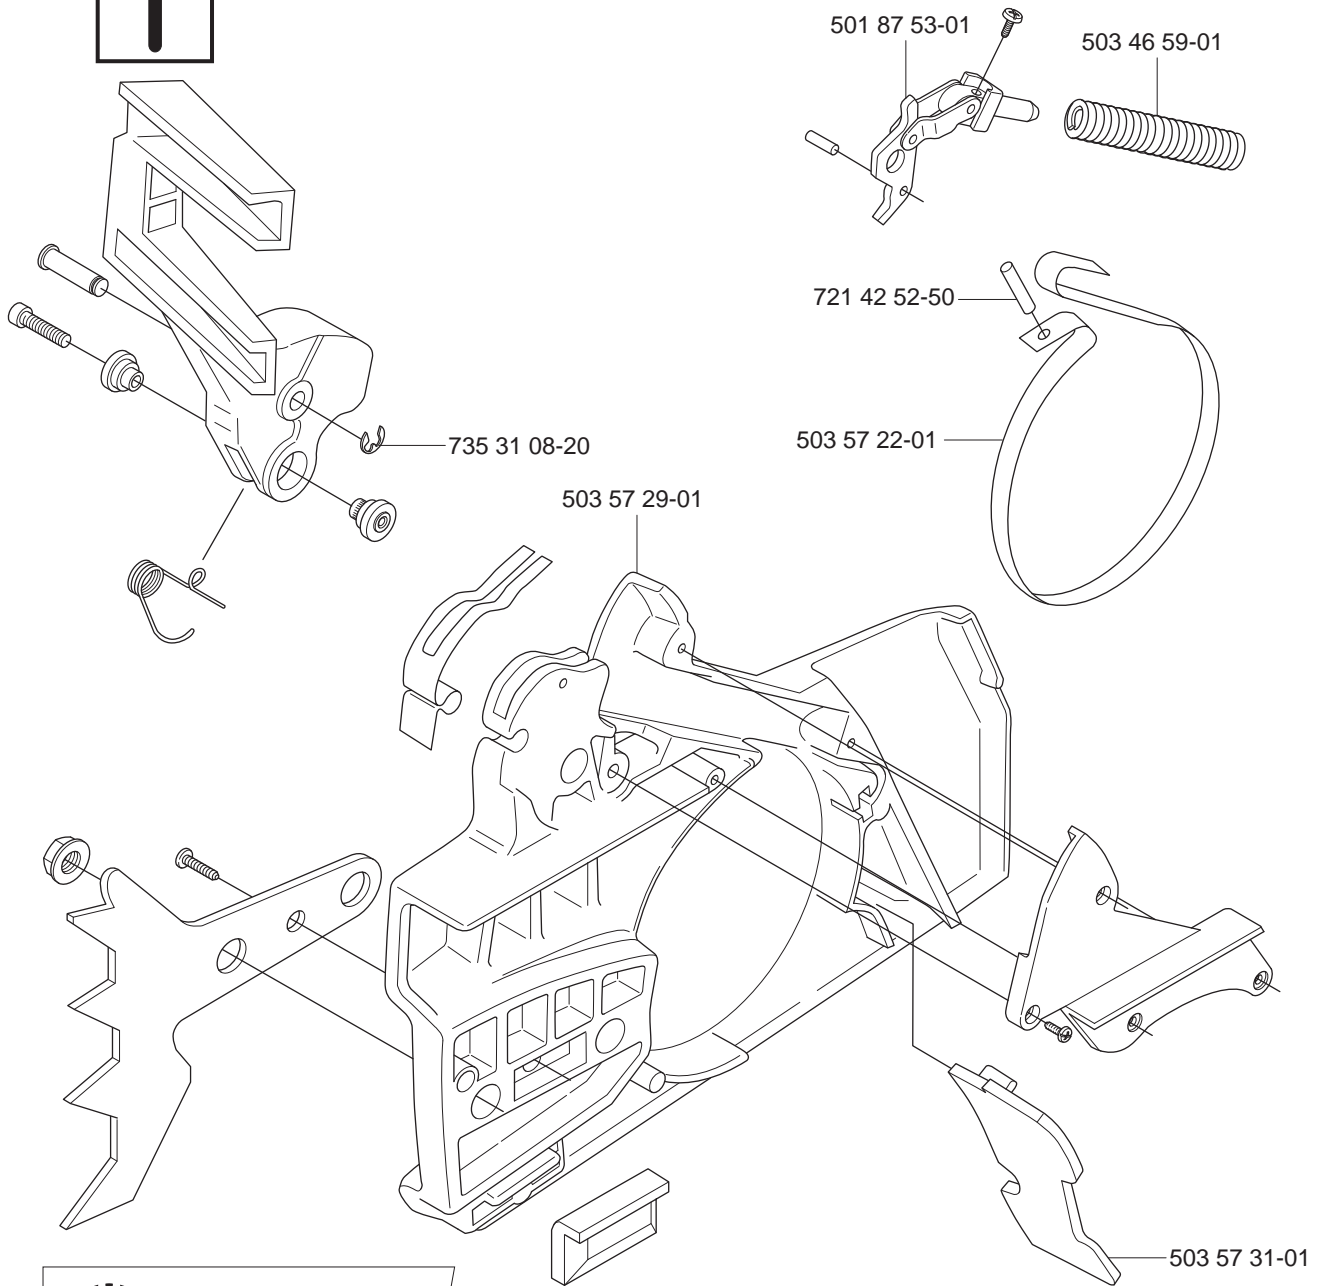

R1

Up to 450001

Husqvarna

Up to 423001

(3/8"x8) compl 501 83 15-01
(3/8"x7) compl 501 83 15-02