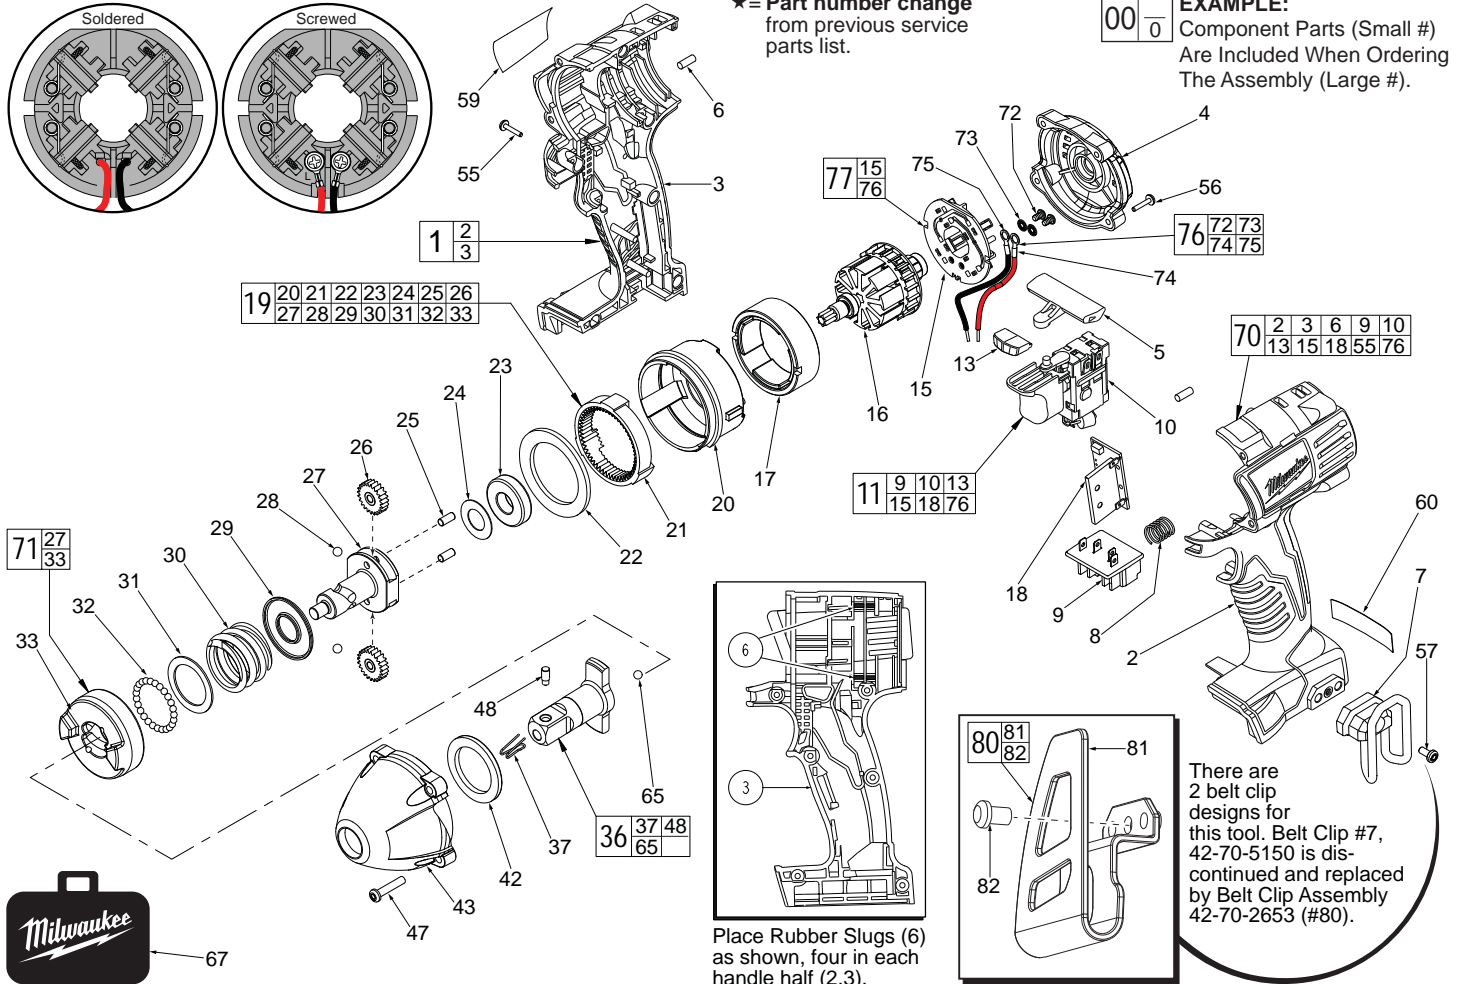

#77 Two styles of Brush Card Assemblies See Page Two

FIG.	PART NO.	DESCRIPTION OF PART	NO. REQ.
1	31-44-2435	Handle Assembly	(1)
2	-----	Left Handle Half	(1)
3	-----	Right Handle Half	(1)
4	42-52-0062	End Cap	(1)
5	45-24-0300	Forward / Reverse Shuttle	(1)
6	45-30-0250	Rubber Slug	(8)
7	42-70-5150	Belt Hook	(1)
8	40-50-1090	Spring	(1)
9	-----	Contact Block	(1)
10	23-66-2830	Switch	(1)
11	23-66-1238	Switch/Brush Card Assembly	(1)
13	-----	LED Assembly	(1)
15	-----	Brush Card	(1)
16	16-01-3010	Service Armature Assembly	(1)
17	18-01-3011	Service Field	(1)
18	-----	PCB Assembly	(1)
19	14-30-0920	Gear Box Assembly	(1)
20	-----	Rear Case	(1)
21	-----	Ring Gear	(1)
22	-----	Retaining Ring	(1)
23	-----	Ball Bearing	(1)
24	-----	Washer	(1)
25	-----	Pin	(2)
26	-----	Planet Gear	(2)
27	-----	Cam Shaft	(1)
28	-----	3/16" Steel Ball	(2)
29	-----	Washer	(1)
30	-----	Compression Spring	(1)
31	-----	Washer	(1)
32	-----	3.0mm Steel Ball	(30)
33	-----	Hammer	(1)
36	42-06-0650	1/2" Square Drive Anvil Assy. w/ Bearing	(1)

FIG.	PART NO.	DESCRIPTION OF PART	NO. REQ.
37	40-50-8320	Detent Spring	(1)
42	45-88-2025	Front Washer	(1)
43	28-50-0900	Front Case Sub-Assembly w/ Bushing	(1)
47	06-82-7010	8-18 x 24 Pan Hd. Screw	(4)
48	44-60-1170	Detent Pin	(1)
55	06-82-6350	M3 Pan Hd. T-10 Screw	(7)
56	06-82-7336	M3 Pan Hd. T-10 Screw	(4)
57	06-82-5275	6-32 x 5/16" Slit. Pan Hd. T-15 Screw	(1)
59	-----	Service Nameplate Kit	(1)
60	10-20-2695	Warning Label	(1)
65	02-02-1300	5mm Steel Ball	(1)
67	42-55-2650	Carrying Case	(1)
70	23-66-1239	Switch and Housing Kit	(1)
71	14-46-1710	Cam Shaft/Hammer Kit	(1)
72	05-88-0928	M3 x 5mm Pan Hd. T10 Screw	(2)
73	45-88-1980	Spring Washer	(2)
74	-----	Leadwire Assembly - Red	(1)
75	-----	Leadwire Assembly - Black	(1)
76	14-46-2395	Leadwire/Screw/Washer Kit	(1)
77	14-46-2024	Brush Card Assembly	(1)
80	42-70-2653	Belt Clip Assembly	(1)
81	-----	Belt Clip	(1)
82	-----	Belt Clip Screw	(1)