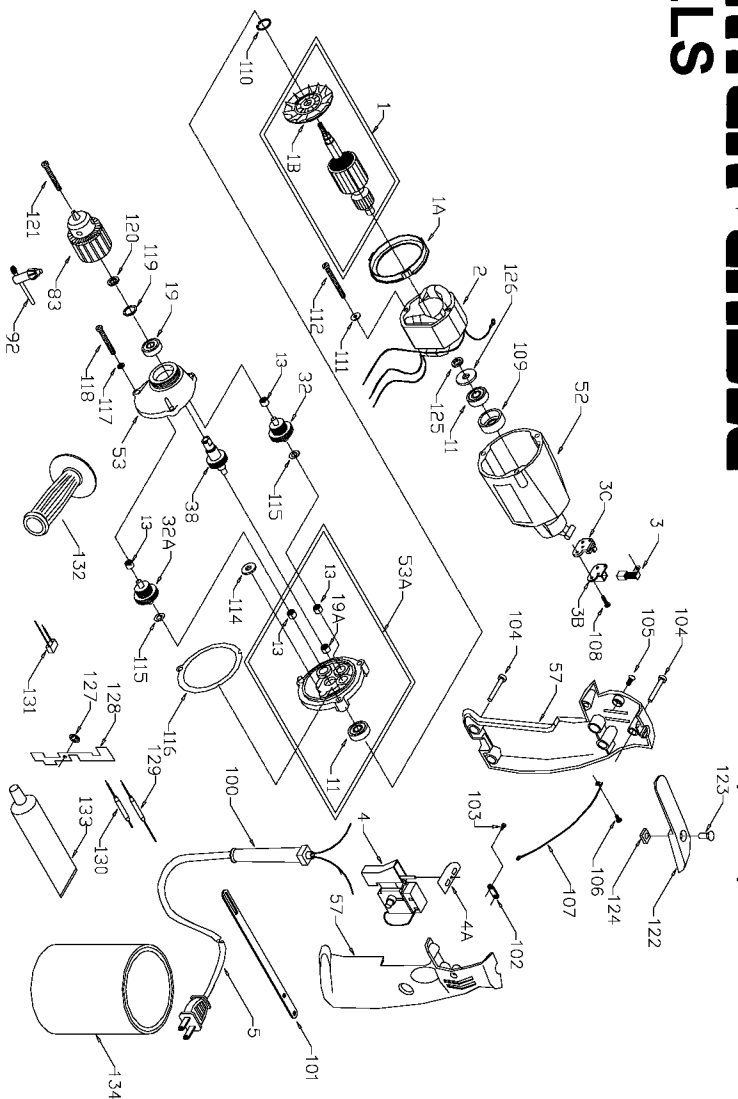

PORTER-CABLE DRILLS

WARNING: Electrical repairs should only be attempted by trained repairmen. Contact the nearest Porter-Cable Service Center or other competent repair center.

- 2601**
- 2620**
- 2621**
- 6611**
- 6614**
- 6615**

Parts List for 2621 Type 1

Item Number	Part Number	Description	Qty Required
1	000000-00	No Longer Available	1
1	887753	ARMATURE	1
1	811350	BAFFLE	1
1	811531	FAN	1
2	886949	FIELD 230V	1
2	876479	FIELD	1
3	N119739	BRUSH & SPRING	2
3	694301	BRUSH HOLDER	2
3	694298	BRUSH INSULATOR	2
4	885315	SWITCH 230V	1
4	888146	SWITCH VSR	1
4	875868	BUTTON-FWD/REV	1
5	891461	CORD & PLUG	1
5	695854	CORDSET	1
11	802214	WASHER-LCK INT	10
11	855284	BEARING	3
13	330004-00	BEARING,NEEDLE	3
19	330003-17	BEARING,BALL	3
19	330004-00	BEARING,NEEDLE	3
32	000000-00	No Longer Available	1
38	D697720	SPINDLE&GR.ASSY	1
52	876677	MOTOR HSG PKG	1
53	697681	GEAR HSG ASSY	1
53	697684SV	INTERMEDIATE PLATE	1
57	000000-00	No Longer Available	1
57	876612	HANDLE SET	1
83	895567	CHUCK	1

Parts List for 2621 Type 1

Item Number	Part Number	Description	Qty Required
100	810716	RELIEVER	1
101	842323	WRENCH HOLDER	1
102	861434	CORD CLAMP	1
103	882703	SCREW	10
104	900826	SCREW	10
105	866340	SCREW	10
106	864137	SCREW	10
107	000000-00	No Longer Available	1
108	864136	SCREW	10
109	694432	BEARING MOUNT	3
110	847564	SNAP RING	1
112	876651	SCREW	10
114	852714	SLINGER	1
115	848741	WASHER	10
116	698609	GASKET	1
117	802648	WASHER	10
118	694015	SCREW	10
119	859769	RET RING	10
120	861720	WASHER	10
121	691667	CHUCK SCREW	10
122	875861	BELT CLIP	1
123	800740	SCREW	10
124	875862	NUT	10
125	849328	SPACER	10
126	886582	WASHER-INSULATOR 230	10
127	886627	RING-RTNG 230V	10
128	886620	INSULATOR 230V	1

Parts List for 2621 Type 1

Item Number	Part Number	Description	Qty Required
129	000000-00	No Longer Available	1
130	000000-00	No Longer Available	1
131	000000-00	No Longer Available	1
133	878499	TUBE GREASE	1
134	879751	LUBRICANT 4 LBS	1