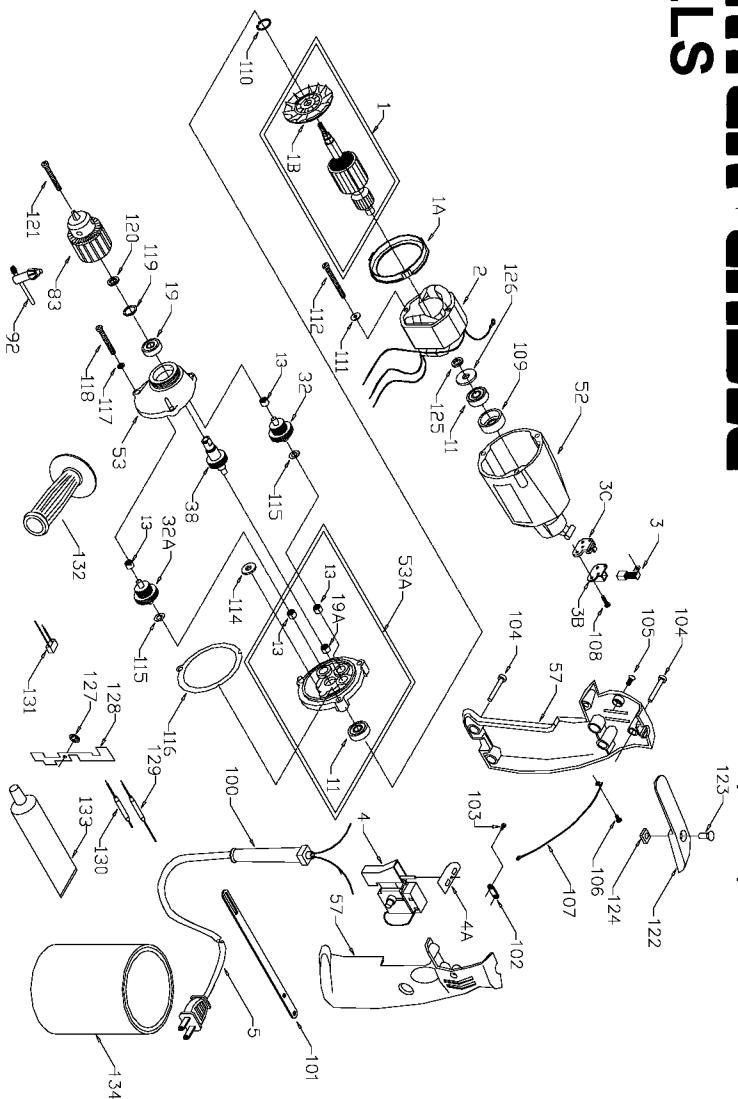

PORTER-CABLE DRILLS

WARNING: Electrical repairs should only be attempted by trained repairmen. Contact the nearest Porter-Cable Service Center or other competent repair center.

- 2601**
- 2620**
- 2621**
- 6611**
- 6614**
- 6615**

Parts List for 2620 Type 1

Item Number	Part Number	Description	Qty Required
1	000000-00	No Longer Available	1
1	887753	ARMATURE	1
1	811350	BAFFLE	1
1	811531	FAN	1
2	886949	FIELD 230V	1
2	876479	FIELD	1
3	N119739	BRUSH & SPRING	2
3	694301	BRUSH HOLDER	2
3	694298	BRUSH INSULATOR	2
4	885315	SWITCH 230V	1
4	888146	SWITCH VSR	1
4	875868	BUTTON-FWD/REV	1
5	891461	CORD & PLUG	1
5	695854	CORDSET	1
11	802214	WASHER-LCK INT	10
11	855284	BEARING	3
13	330004-00	BEARING,NEEDLE	3
19	330003-17	BEARING,BALL	3
19	330004-00	BEARING,NEEDLE	3
32	000000-00	No Longer Available	1
38	D697720	SPINDLE&GR.ASSY	1
52	876677	MOTOR HSG PKG	1
53	697681	GEAR HSG ASSY	1
53	697684SV	INTERMEDIATE PLATE	1
57	000000-00	No Longer Available	1
57	876612	HANDLE SET	1
83	692074	CHUCK PKG.	1

Parts List for 2620 Type 1

Item Number	Part Number	Description	Qty Required
92	826226	KEY	1
100	810716	RELIEVER	1
101	842323	WRENCH HOLDER	1
102	861434	CORD CLAMP	1
103	882703	SCREW	10
104	900826	SCREW	10
105	866340	SCREW	10
106	864137	SCREW	10
107	000000-00	No Longer Available	1
108	864136	SCREW	10
109	694432	BEARING MOUNT	3
110	847564	SNAP RING	1
112	876651	SCREW	10
114	852714	SLINGER	1
115	848741	WASHER	10
116	698609	GASKET	1
117	802648	WASHER	10
118	694015	SCREW	10
119	859769	RET RING	10
120	861720	WASHER	10
121	691667	CHUCK SCREW	10
122	875861	BELT CLIP	1
123	800740	SCREW	10
124	875862	NUT	10
125	849328	SPACER	10
126	886582	WASHER-INSULATOR 230	10
127	886627	RING-RTNG 230V	10

Parts List for 2620 Type 1

Item Number	Part Number	Description	Qty Required
128	886620	INSULATOR 230V	1
129	000000-00	No Longer Available	1
130	000000-00	No Longer Available	1
131	000000-00	No Longer Available	1
133	878499	TUBE GREASE	1
134	879751	LUBRICANT 4 LBS	1