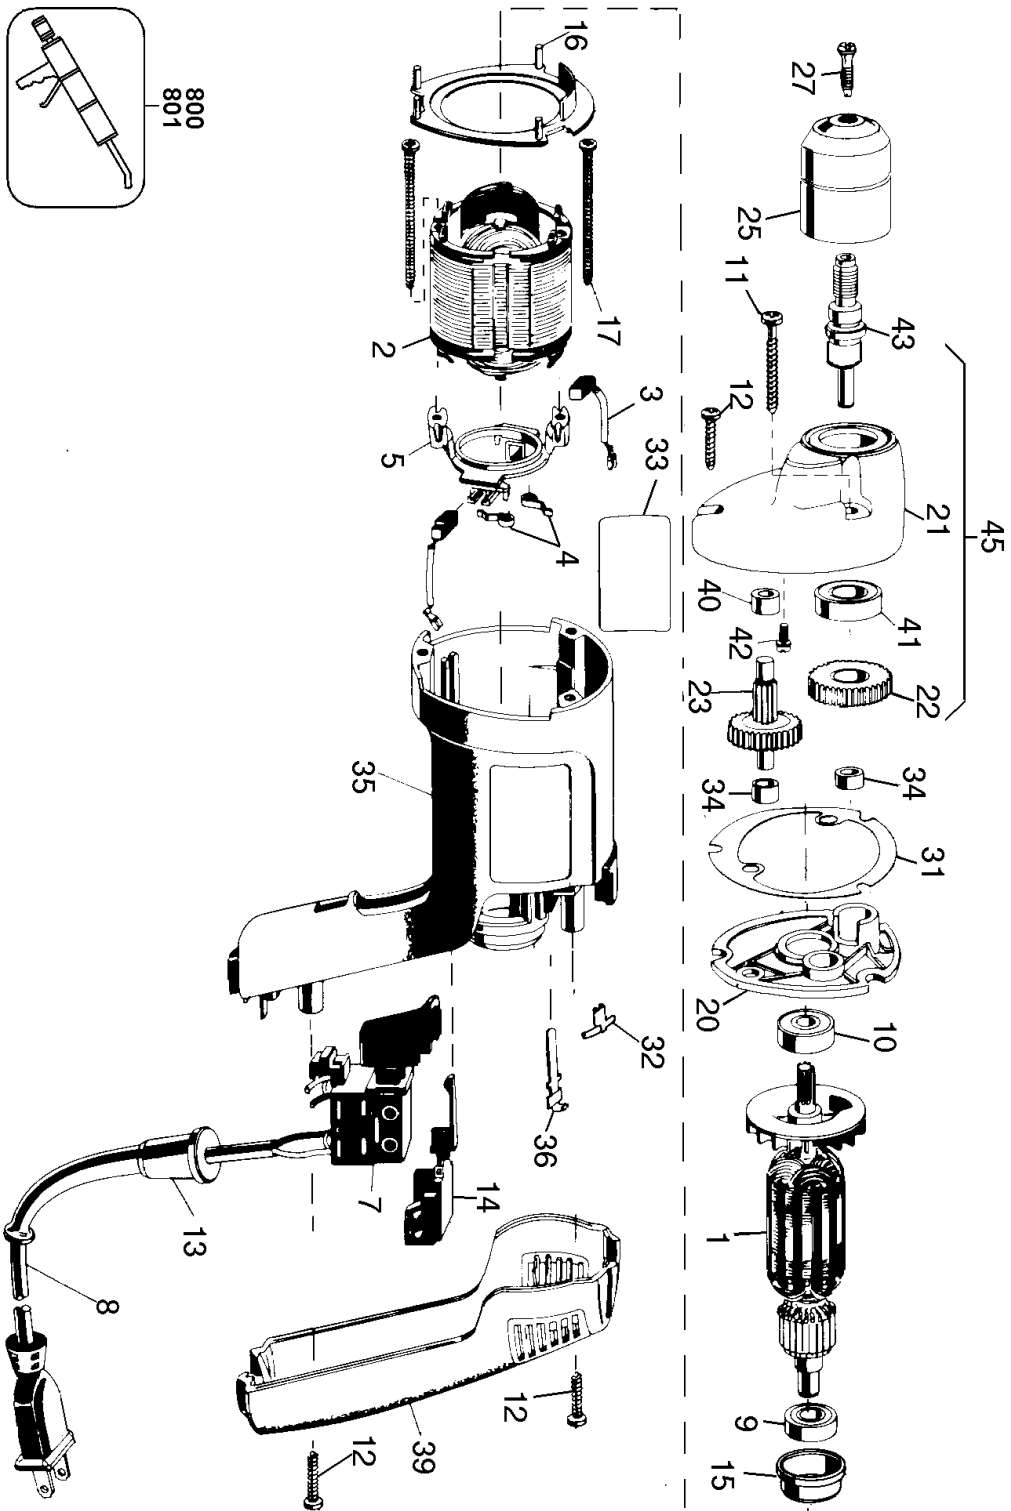

800
801

Parts List for 2601 Type 100

Item Number	Part Number	Description	Qty Required
1	464248-31	ARMATURE	1
2	464277-00	FIELD	1
3	143803-00	BRUSH & LEAD	2
4	445860-00	SPRING,BRUSH	2
5	449899-05	RING,BRUSH	1
7	286196-00	SWITCH	1
8	330081-98	CORD/50'/16-2SJ	1
8	330072-98	CORD/8FT/18-2SJ	1
9	330003-04	BEARING,BALL	2
10	330003-04	BEARING,BALL	1
11	330019-16	SCREW	2
12	330019-13	SCREW,M4X19	3
13	330005-01	PROTECTOR,CORD	1
14	150196-00	SWITCH,REV.	1
15	445217-02	SLEEVE	1
16	447866-00	BAFFLE,FAN	1
17	448269-00	SCREW	2
20	448658-00	COVER,GEAR CASE	1
21	000000-00	No Longer Available	1
22	000000-00	No Longer Available	1
23	000000-00	No Longer Available	1
25	330075-85	KEYLESS CHUCK	1
27	149518-01	SCREW	1
31	386422-00	GASKET	1
32	000000-00	No Longer Available	2
33	000000-00	No Longer Available	1
34	093128-00	NEEDLE BEARING	2

Parts List for 2601 Type 100

Item Number	Part Number	Description	Qty Required
35	464231-00	CASE,FIELD	1
36	449192-00	TERMINAL	3
39	450594-03	COVER,HANDLE	1
40	330004-00	BEARING,NEEDLE	1
41	330003-09	BEARING,BALL	1
42	149718-00	SCREW	2
43	000000-00	No Longer Available	1
45	000000-00	No Longer Available	1
800	761995-01	GREASE, 6 OZ.	1
801	283484-01	GREASE,32 OZ.	1