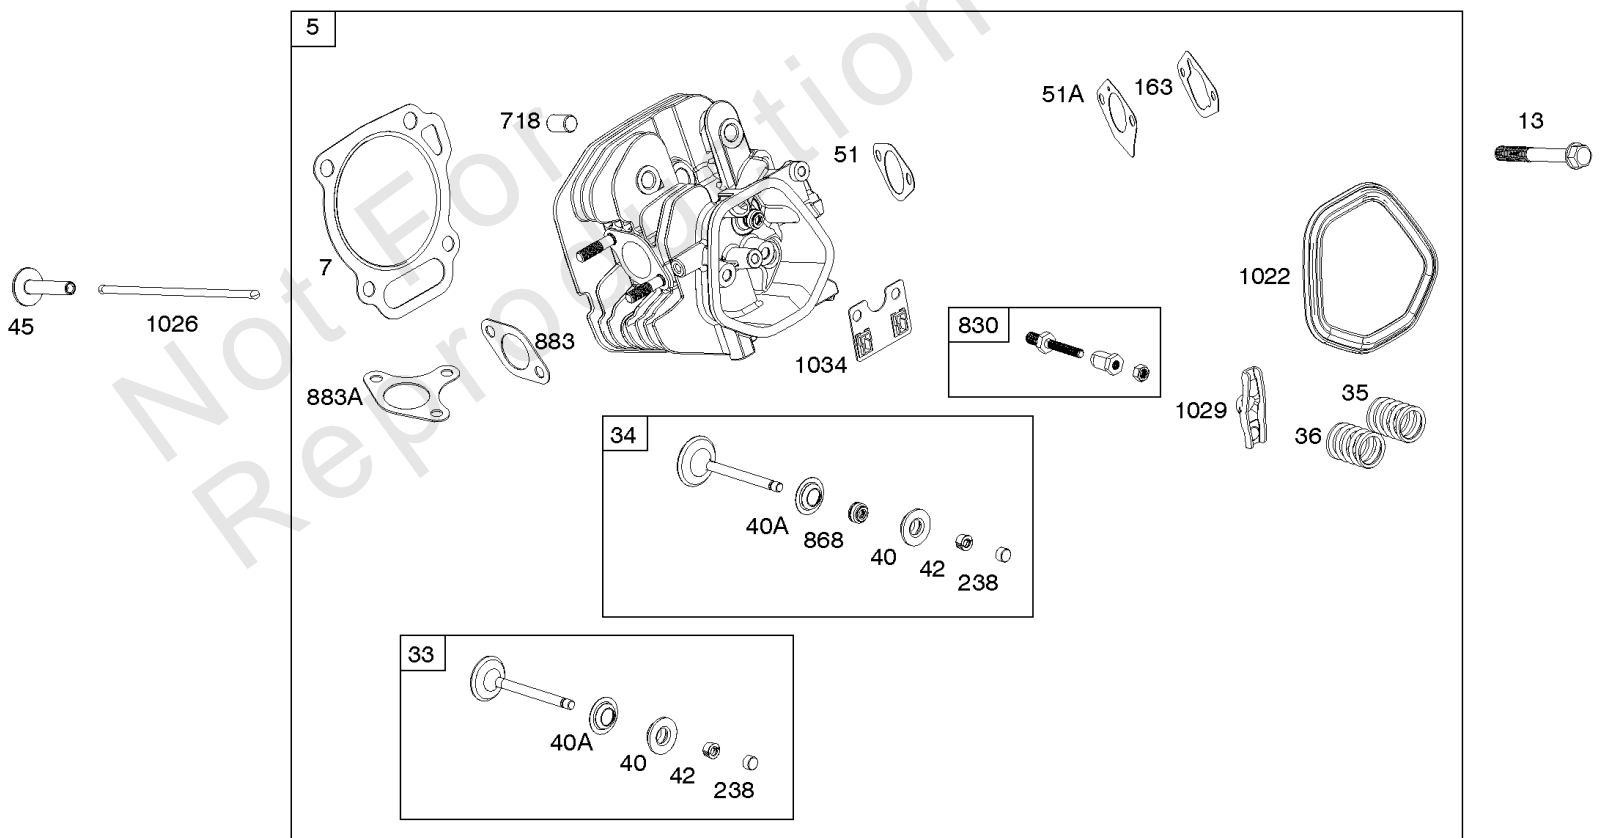

Cylinder Head, Gasket Sets

REF NO	PART NO	QTY	DESCRIPTION
3	797766		SEAL, Oil -(Magneto Side)
5	799801		HEAD, Cylinder
7	799534		GASKET, Cylinder Head
12	797789		GASKET, Crankcase
13	797791		SCREW -(Cylinder Head)
20	797766		SEAL, Oil -(PTO Side)
33	797778		VALVE, Exhaust
34	797777		VALVE, Intake
35	797780		SPRING, Valve -(Intake)
36	797780		SPRING, Valve -(Exhaust)
40	797781		RETAINER, Valve
40A	797782		RETAINER, Valve
42	797783		KEEPER, Valve
45	797786		TAPPET, Valve
51	797845		GASKET, Intake
51A	797755		GASKET, Intake
163	797756		GASKET, Air Cleaner
238	797784		CAP, Valve
276	797847		WASHER, Sealing -(Rocker Cover)
358	799952		GASKET SET, Engine
718	797792		PIN, Locating -(Cylinder Head)
830	591088		STUD, Rocker Arm -Used After Code Date 11090200
830	798954		STUD, Rocker Arm -(Rocker Arm) -Used Before Code Date 11090300
868	797854		SEAL, Valve -(Intake)
883	797770		GASKET, Exhaust
883A	799797		GASKET, Exhaust
914	797848		SCREW -(Rocker Cover)
1022	797846		GASKET, Rocker Cover
1023	799778		COVER, Rocker
1026	797785		ROD, Push -Used Before Code Date 11090300
1026	799966		ROD, Push -Used After Code Date 11090200
1029	591087		ARM, Rocker -Used After Code Date 11090200
1029	797779		ARM, Rocker -Used Before Code Date 11090300
1034	797787		GUIDE, Push Rod
1095	799953		GASKET SET, Valve