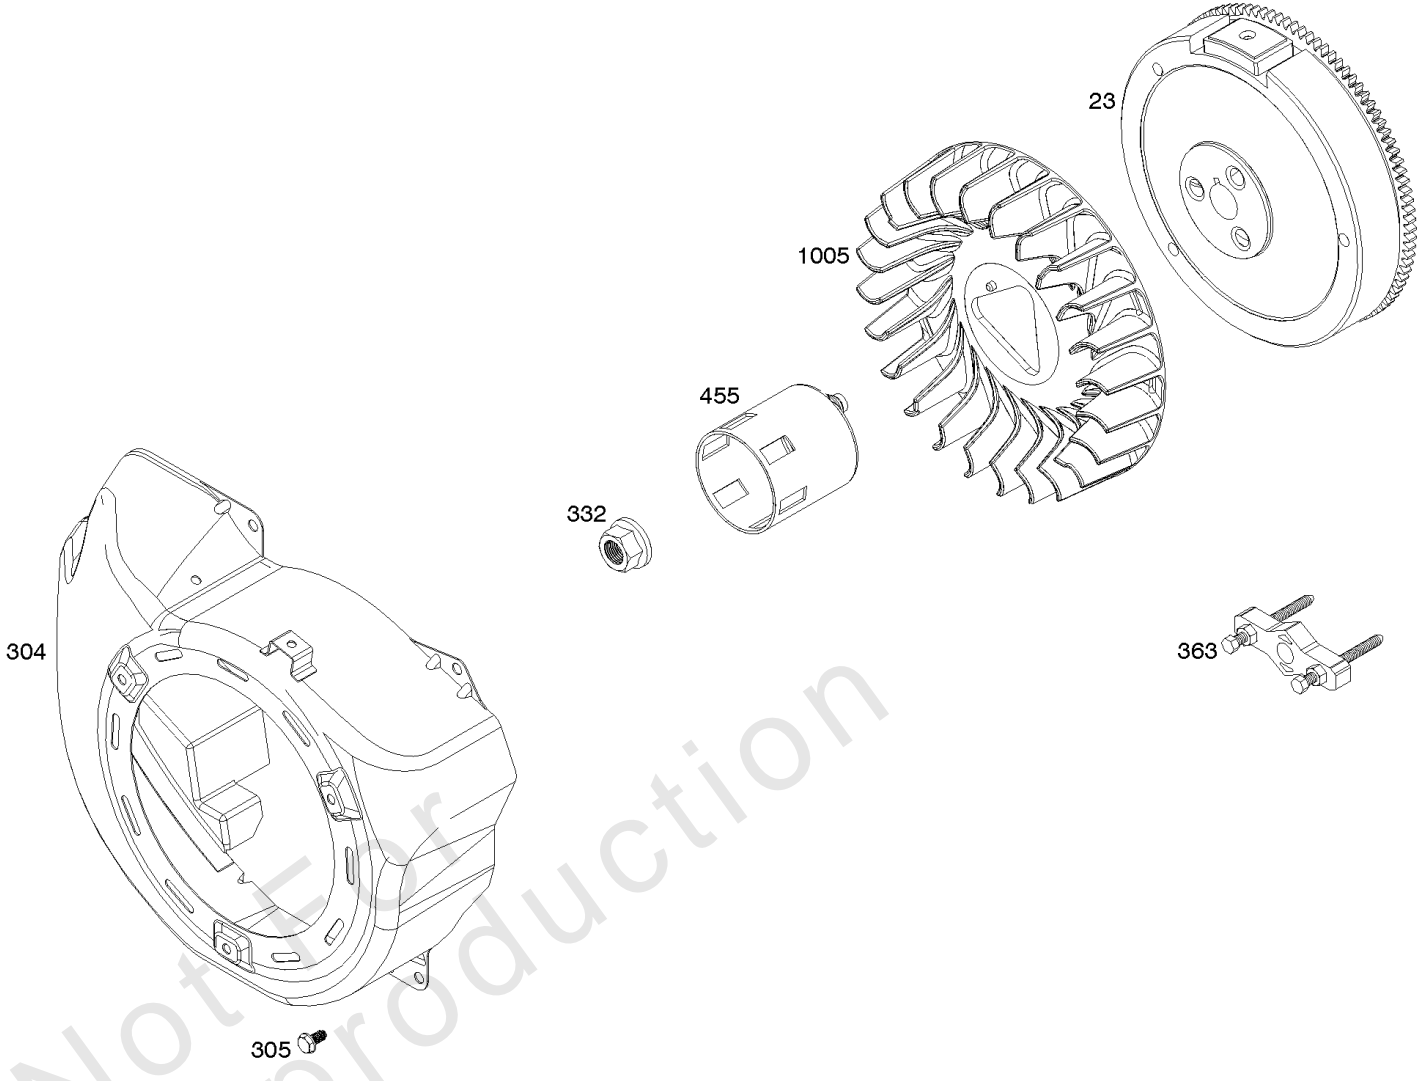

Parts Manual

Mfg. No: 25M137-0007-F1

Alternator, Electrical Starter, Ignition

REF NO	PART NO	QTY	DESCRIPTION
309	799813		MOTOR, Starter
318	799814		SCREW -(Mounting Bracket)
318A	798618		SCREW -(Mounting Bracket)
333A	798616		ARMATURE, Magneto
334	797655		SCREW -(Magneto Armature)
337	696202		PLUG, Spark
356	799789		WIRE, Stop
367	798618		SCREW -(Wire Clip)
383	19576S		WRENCH, Spark Plug
474	591094		ALTERNATOR
493	799815		BRACKET, Mounting
493B	691177		BRACKET, Mounting
501	698315		REGULATOR
526	690297		SCREW -(Regulator)
555	799532		SCREW -(Starter Solenoid)
635A	797685		BOOT, Spark Plug
729	797750		CLIP, Wire
729A	799844		CLIP, Wire
813	590392		CLAMP
899	799642		WASHER -(Starter Solenoid)
920	799481		SOLENOID, Starter
1009	797776		SCREW -(Starter Motor)
1119	799845		SCREW -(Alternator)