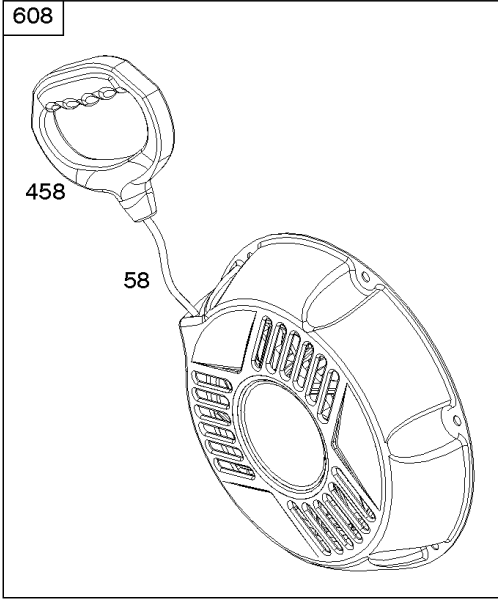

Parts Manual

Mfg. No: 25M137-0007-F1

Alternator, Electrical Starter, Ignition

REF NO	PART NO	QTY	DESCRIPTION
309	799813		MOTOR, Starter
318	799814		SCREW -(Mounting Bracket)
318A	798618		SCREW -(Mounting Bracket)
333A	798616		ARMATURE, Magneto
334	797655		SCREW -(Magneto Armature)
337	696202		PLUG, Spark
356	799789		WIRE, Stop
367	798618		SCREW -(Wire Clip)
383	19576S		WRENCH, Spark Plug
474	591094		ALTERNATOR
493	799815		BRACKET, Mounting
493B	691177		BRACKET, Mounting
501	698315		REGULATOR
526	690297		SCREW -(Regulator)
555	799532		SCREW -(Starter Solenoid)
635A	797685		BOOT, Spark Plug
729	797750		CLIP, Wire
729A	799844		CLIP, Wire
813	590392		CLAMP
899	799642		WASHER -(Starter Solenoid)
920	799481		SOLENOID, Starter
1009	797776		SCREW -(Starter Motor)
1119	799845		SCREW -(Alternator)