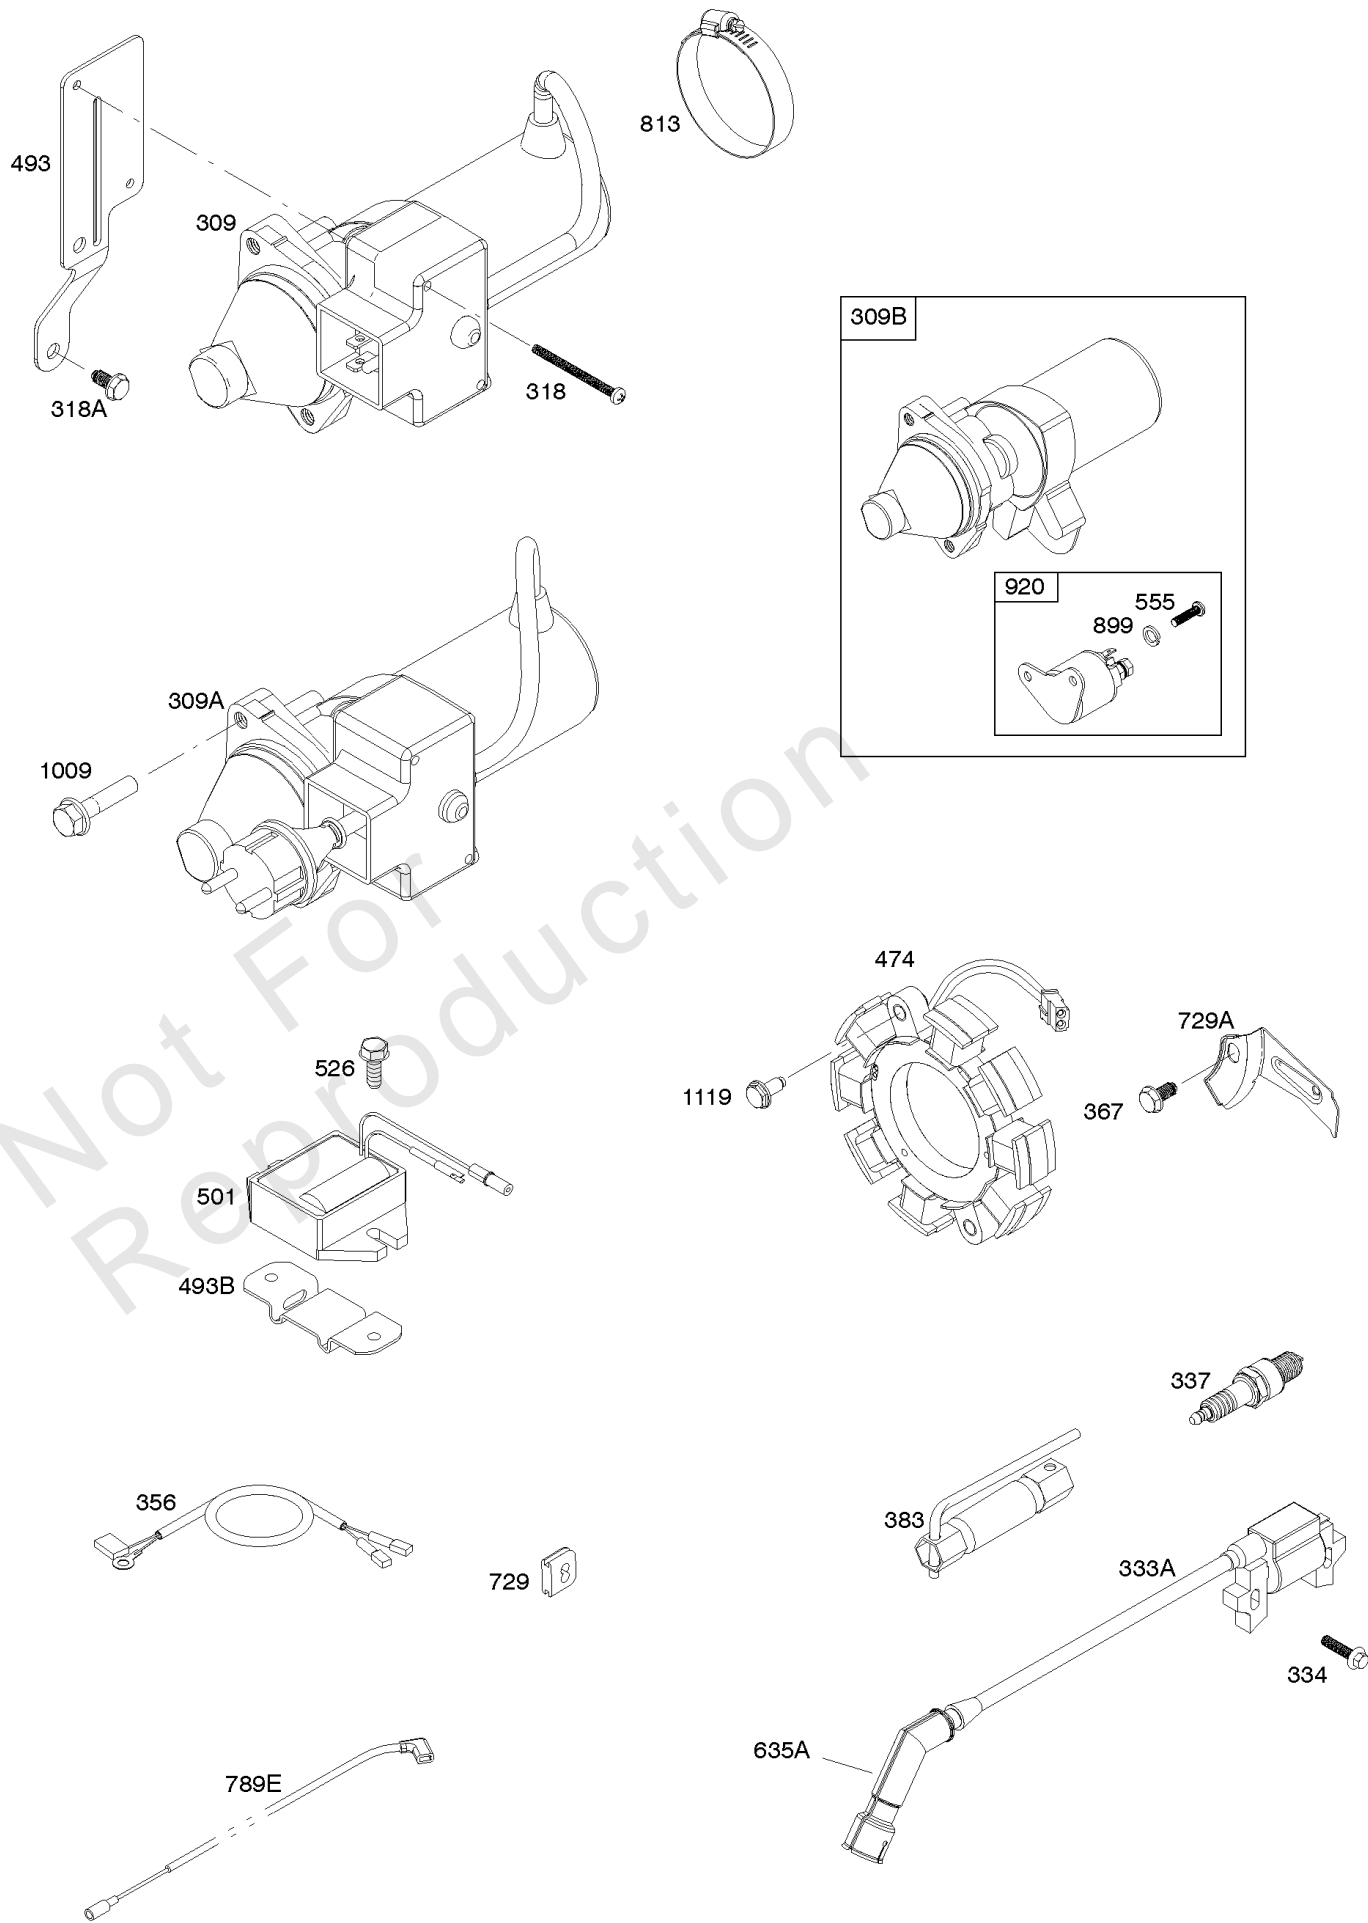

Parts Manual

Mfg. No: 25M137-0007-F1

Alternator, Electrical Starter, Ignition

REF NO	PART NO	QTY	DESCRIPTION
309	799813		MOTOR, Starter
318	799814		SCREW -(Mounting Bracket)
318A	798618		SCREW -(Mounting Bracket)
333A	798616		ARMATURE, Magneto
334	797655		SCREW -(Magneto Armature)
337	696202		PLUG, Spark
356	799789		WIRE, Stop
367	798618		SCREW -(Wire Clip)
383	19576S		WRENCH, Spark Plug
474	591094		ALTERNATOR
493	799815		BRACKET, Mounting
493B	691177		BRACKET, Mounting
501	698315		REGULATOR
526	690297		SCREW -(Regulator)
555	799532		SCREW -(Starter Solenoid)
635A	797685		BOOT, Spark Plug
729	797750		CLIP, Wire
729A	799844		CLIP, Wire
813	590392		CLAMP
899	799642		WASHER -(Starter Solenoid)
920	799481		SOLENOID, Starter
1009	797776		SCREW -(Starter Motor)
1119	799845		SCREW -(Alternator)