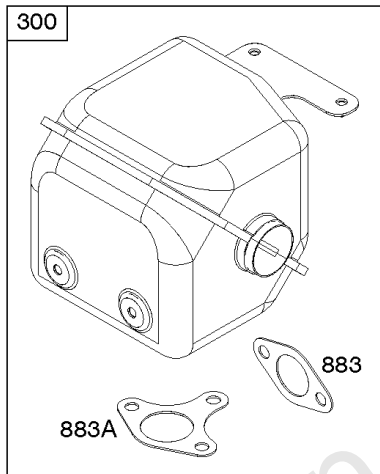

Exhaust System, Fuel Supply

REF NO	PART NO	QTY	DESCRIPTION
180B	799782		TANK, Fuel -(Metal)
181	794641		CAP, Fuel Tank -(Metal)
187	799784		LINE, Fuel -(Formed Hose)
187A	799785		LINE, Fuel -(Formed Hose)
190	590997		SCREW -(Fuel Tank)
240	797346		OUTLET, Tank
300C	591837		MUFFLER
436	799796		MANIFOLD, Exhaust
529	799933		GROMMET
601	791850		CLAMP, Hose
705	590965		NUT -(Fuel Tank)
832	799800		GUARD, Muffler
832C	591838		MUFFLER
836A	798976		SCREW -(Muffler Guard)
883	797770		GASKET, Exhaust
883A	799797		GASKET, Exhaust
958	698180		VALVE, Fuel Shut Off
1176	590965		NUT -(Exhaust Manifold)
1177	590965		NUT -(Muffler)
1302	590457		WASHER -(Muffler Guard)