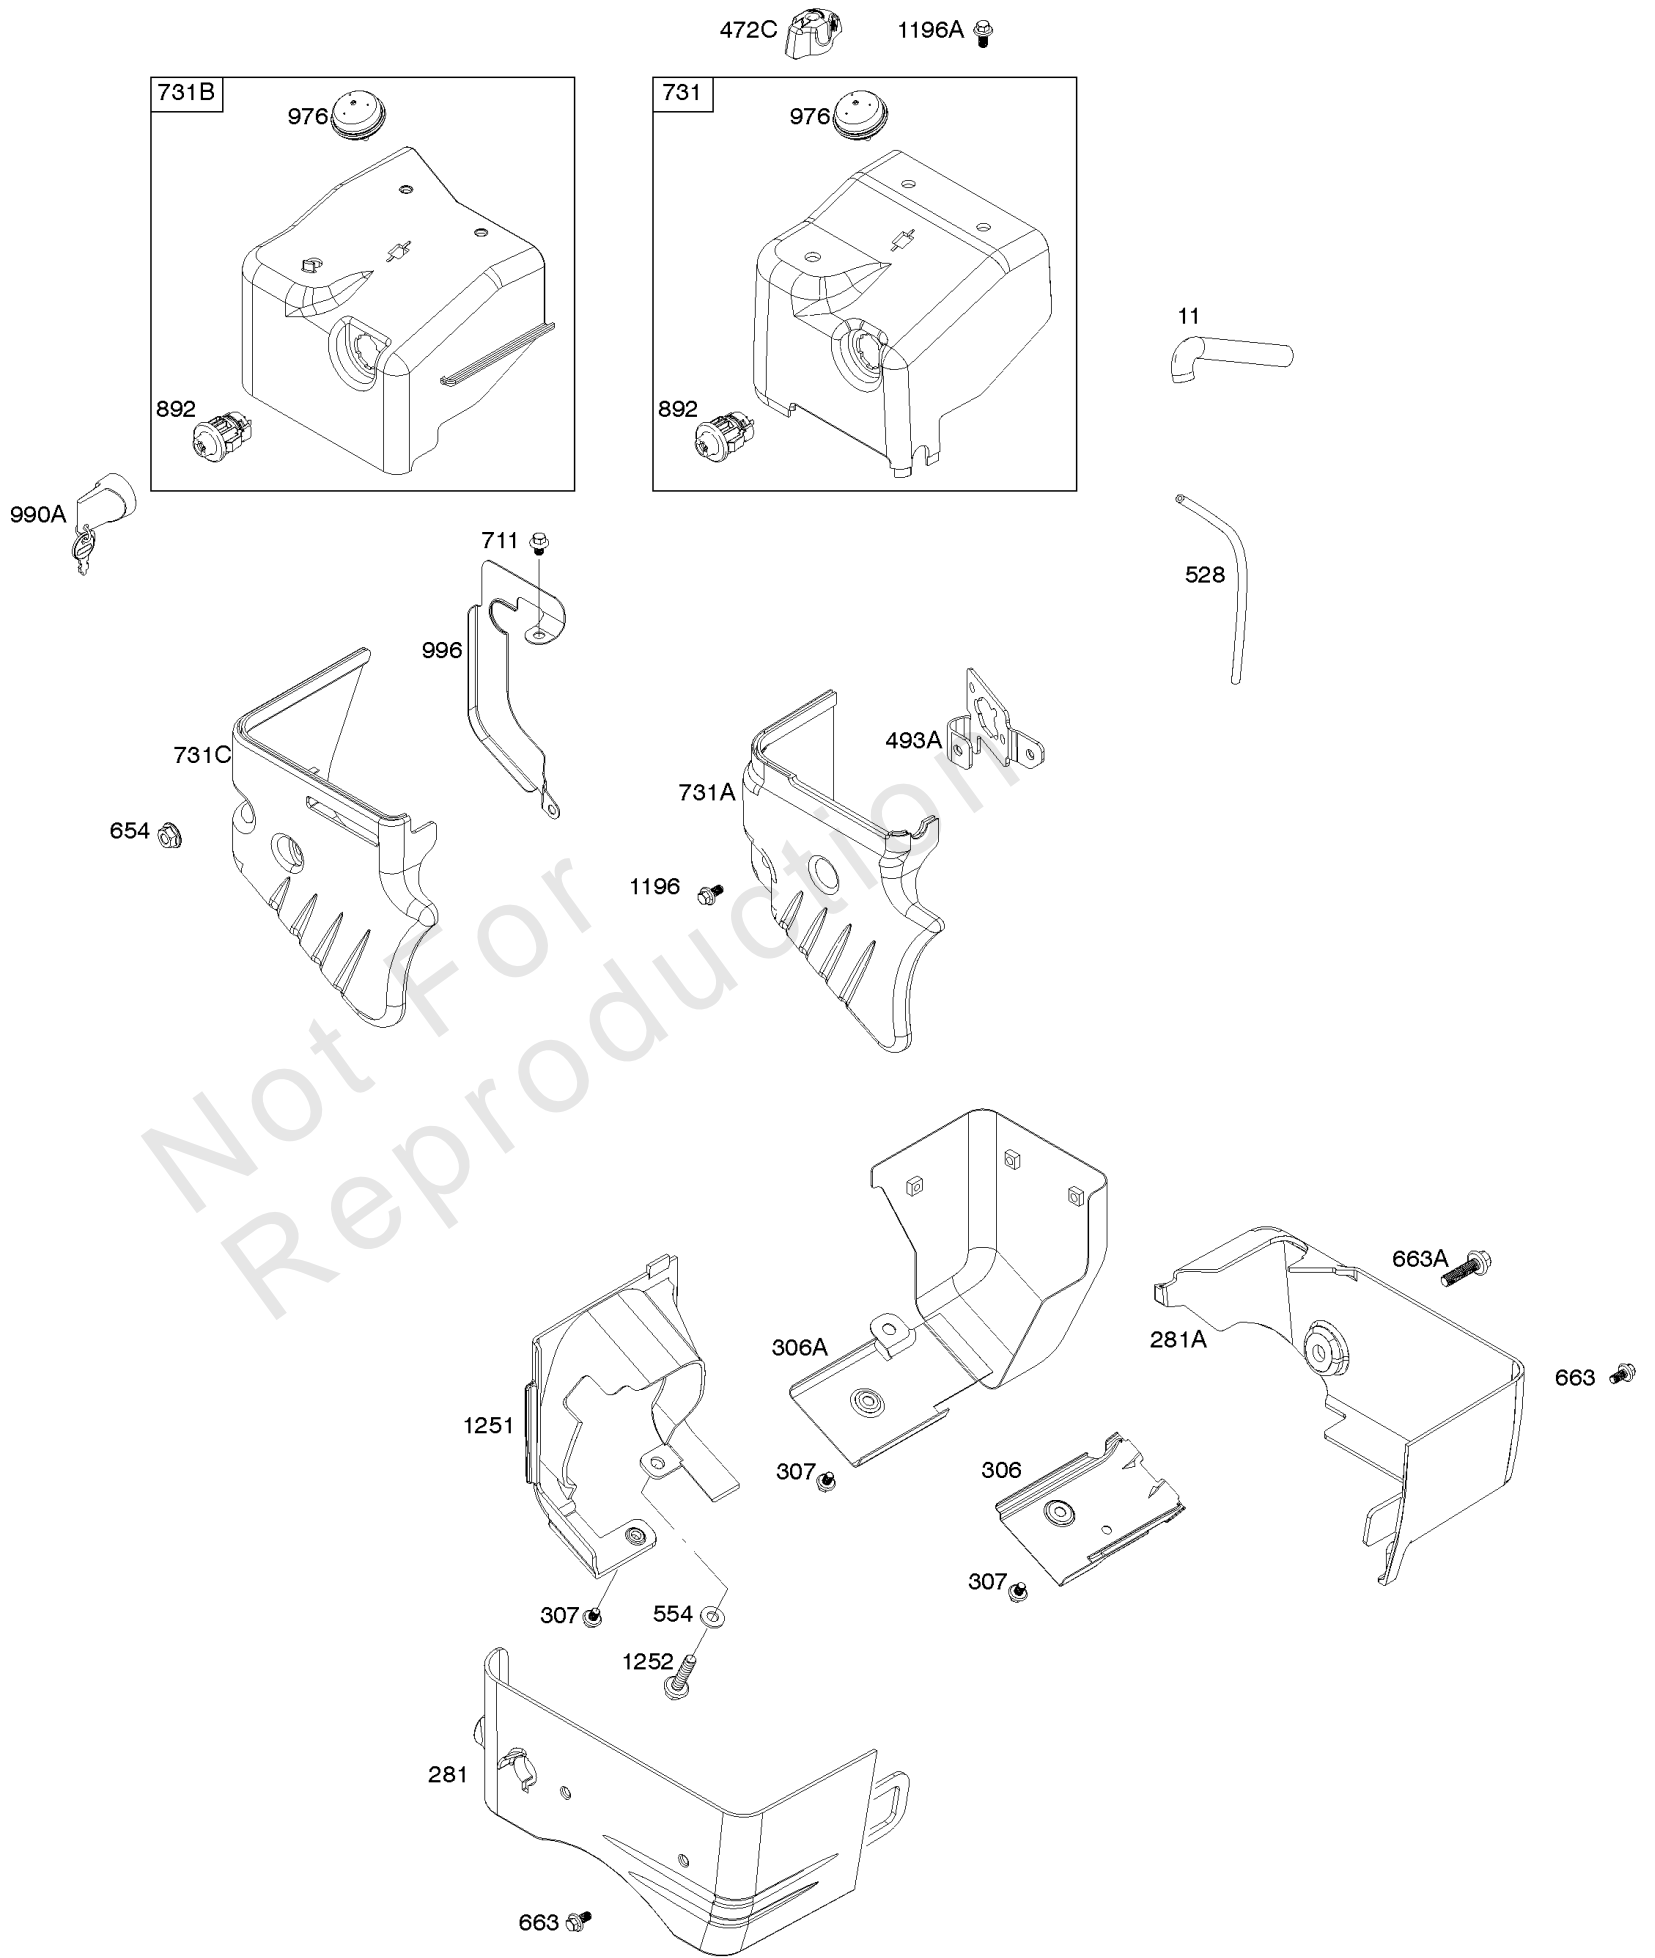

Governor Spring, Controls

REF NO	PART NO	QTY	DESCRIPTION
98	593104		KIT, Idle Speed
188	798618		SCREW -(Control Bracket)
202	797810		LINK, Mechanical Governor
209	797843		SPRING, Governor
211	799927		SPRING, Governed Idle
222D	591857		BRACKET, Control
232	797809		SPRING, Governor Link
265	691024		CLAMP, Casing
267	699492		SCREW -(Casing Clamp)
268	691025		CASING, Control Wire -(Cut To Required Length)
269	691026		WIRE, Control -(Cut To Required Length)
270	691027		NUT -(Control Wire Casing)
271	691028		LEVER, Control
485	695755		KNOB, Control

Not For
Reproduction