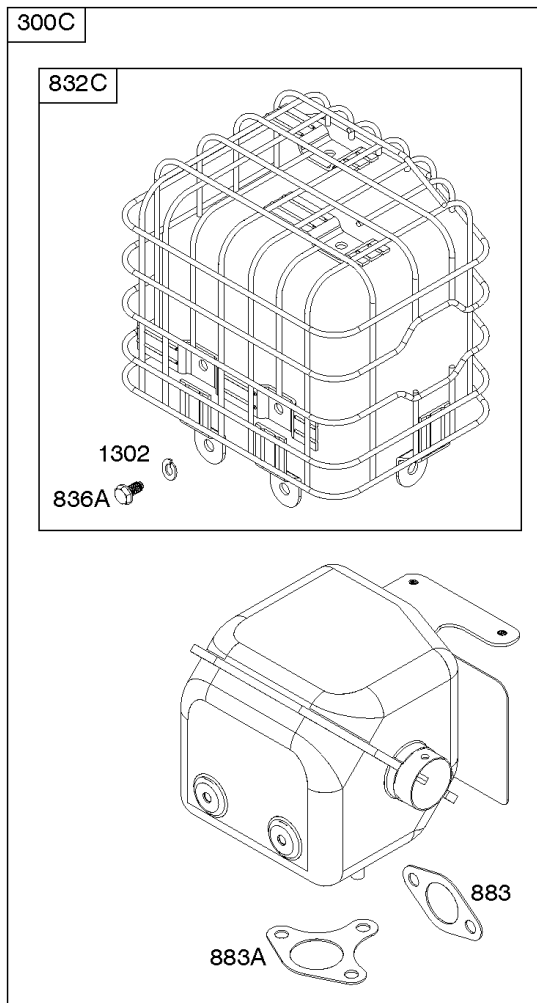

Exhaust System, Fuel Supply

REF NO	PART NO	QTY	DESCRIPTION
180B	799782		TANK, Fuel -(Metal)
181	794641		CAP, Fuel Tank -(Metal)
187	799784		LINE, Fuel -(Formed Hose)
187A	799785		LINE, Fuel -(Formed Hose)
190	590997		SCREW -(Fuel Tank)
240	797346		OUTLET, Tank
300C	591837		MUFFLER
436	799796		MANIFOLD, Exhaust
529	799933		GROMMET
601	791850		CLAMP, Hose
705	590965		NUT -(Fuel Tank)
832	799800		GUARD, Muffler
832C	591838		MUFFLER
836A	798976		SCREW -(Muffler Guard)
883	797770		GASKET, Exhaust
883A	799797		GASKET, Exhaust
958	698180		VALVE, Fuel Shut Off
1176	590965		NUT -(Exhaust Manifold)
1177	590965		NUT -(Muffler)
1302	590457		WASHER -(Muffler Guard)