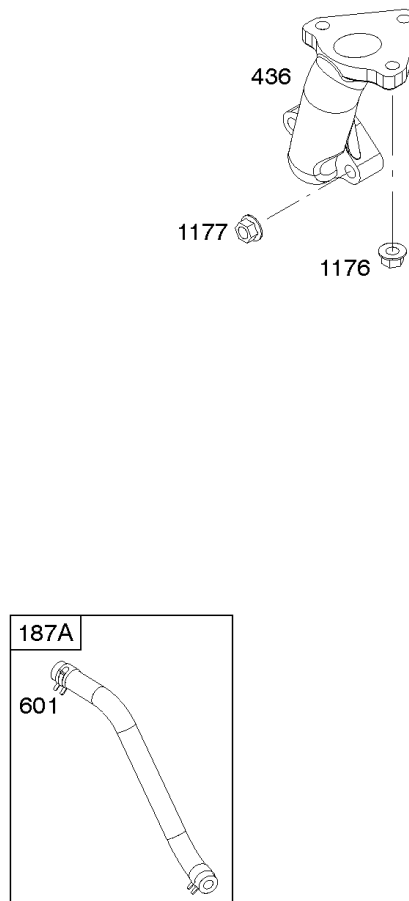

Exhaust System, Fuel Supply

REF NO	PART NO	QTY	DESCRIPTION
180B	799782		TANK, Fuel -(Metal)
181	794641		CAP, Fuel Tank -(Metal)
187	799784		LINE, Fuel -(Formed Hose)
187A	799785		LINE, Fuel -(Formed Hose)
190	590997		SCREW -(Fuel Tank)
240	797346		OUTLET, Tank
300C	591837		MUFFLER
436	799796		MANIFOLD, Exhaust
529	799933		GROMMET
601	791850		CLAMP, Hose
705	590965		NUT -(Fuel Tank)
832	799800		GUARD, Muffler
832C	591838		MUFFLER
836A	798976		SCREW -(Muffler Guard)
883	797770		GASKET, Exhaust
883A	799797		GASKET, Exhaust
958	698180		VALVE, Fuel Shut Off
1176	590965		NUT -(Exhaust Manifold)
1177	590965		NUT -(Muffler)
1302	590457		WASHER -(Muffler Guard)