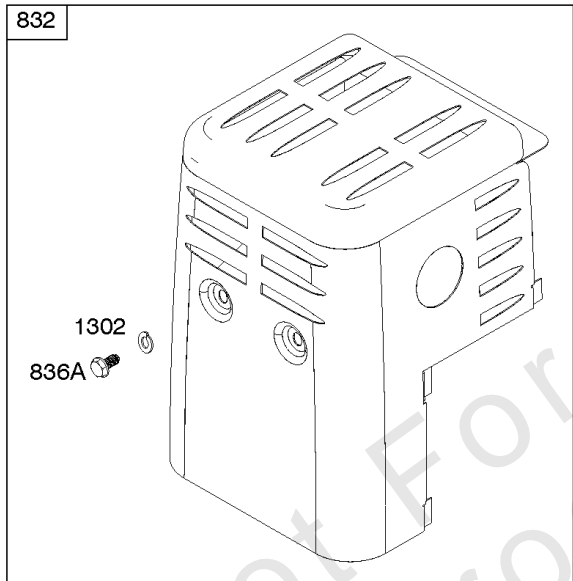

Exhaust System, Fuel Supply

REF NO	PART NO	QTY	DESCRIPTION
180B	799782		TANK, Fuel -(Metal)
181	794641		CAP, Fuel Tank -(Metal)
187	799784		LINE, Fuel -(Formed Hose)
187A	799785		LINE, Fuel -(Formed Hose)
190	590997		SCREW -(Fuel Tank)
240	797346		OUTLET, Tank
300C	591837		MUFFLER
436	799796		MANIFOLD, Exhaust
529	799933		GROMMET
601	791850		CLAMP, Hose
705	590965		NUT -(Fuel Tank)
832	799800		GUARD, Muffler
832C	591838		MUFFLER
836A	798976		SCREW -(Muffler Guard)
883	797770		GASKET, Exhaust
883A	799797		GASKET, Exhaust
958	698180		VALVE, Fuel Shut Off
1176	590965		NUT -(Exhaust Manifold)
1177	590965		NUT -(Muffler)
1302	590457		WASHER -(Muffler Guard)