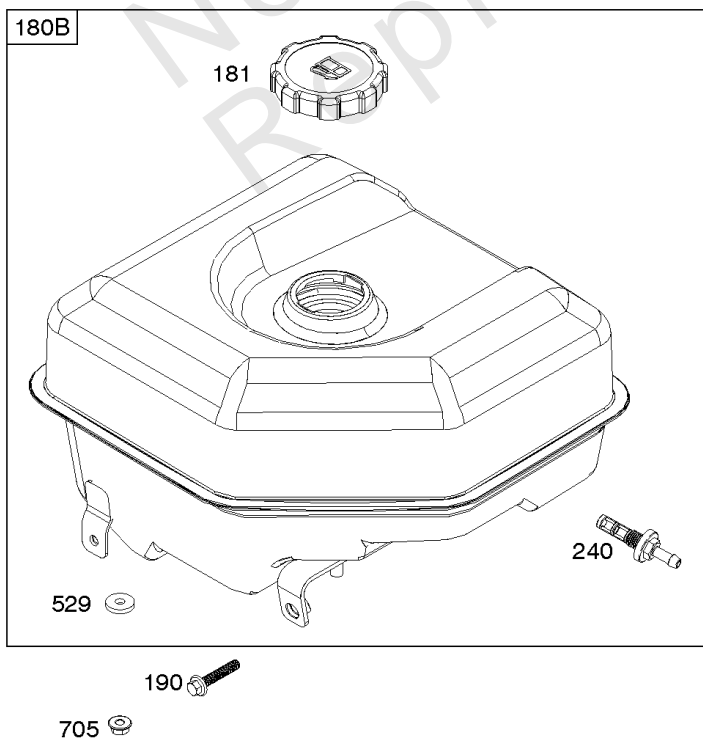

Exhaust System, Fuel Supply

REF NO	PART NO	QTY	DESCRIPTION
180B	799782		TANK, Fuel -(Metal)
181	794641		CAP, Fuel Tank -(Metal)
187	799784		LINE, Fuel -(Formed Hose)
187A	799785		LINE, Fuel -(Formed Hose)
190	590997		SCREW -(Fuel Tank)
240	797346		OUTLET, Tank
300C	591837		MUFFLER
436	799796		MANIFOLD, Exhaust
529	799933		GROMMET
601	791850		CLAMP, Hose
705	590965		NUT -(Fuel Tank)
832	799800		GUARD, Muffler
832C	591838		MUFFLER
836A	798976		SCREW -(Muffler Guard)
883	797770		GASKET, Exhaust
883A	799797		GASKET, Exhaust
958	698180		VALVE, Fuel Shut Off
1176	590965		NUT -(Exhaust Manifold)
1177	590965		NUT -(Muffler)
1302	590457		WASHER -(Muffler Guard)