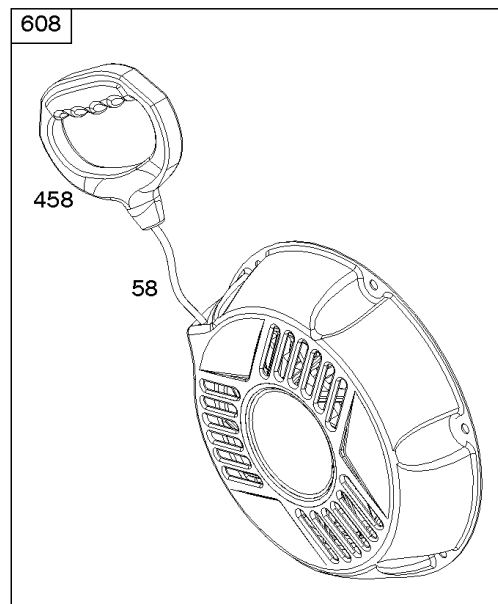

Not for
Reproduction