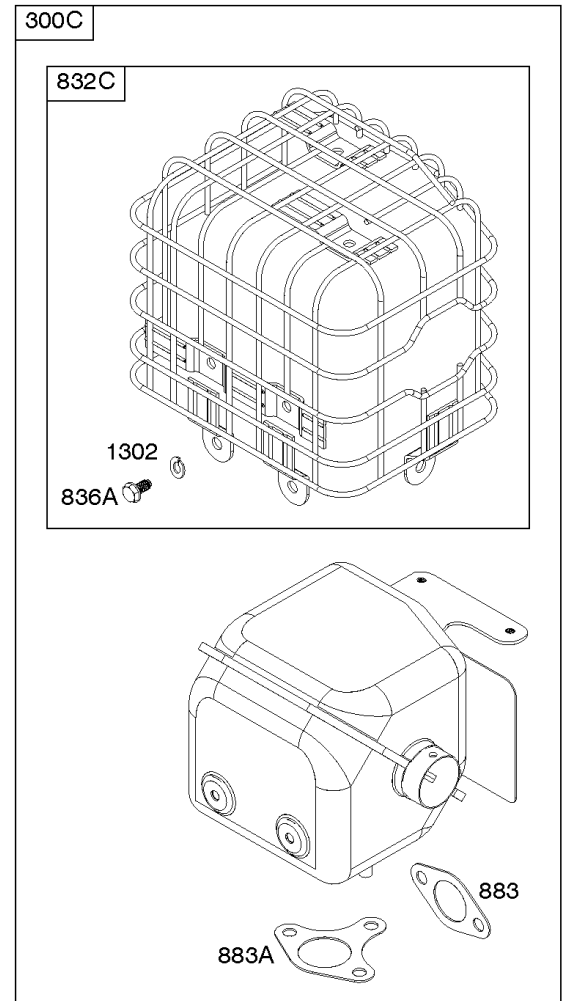

Exhaust System, Fuel Supply

REF NO	PART NO	QTY	DESCRIPTION
180B	799782		TANK, Fuel -(Metal)
181	794641		CAP, Fuel Tank -(Metal)
187	799784		LINE, Fuel -(Formed Hose)
187A	799785		LINE, Fuel -(Formed Hose)
190	590997		SCREW -(Fuel Tank)
240	797346		OUTLET, Tank
300C	591837		MUFFLER
436	799796		MANIFOLD, Exhaust
529	799933		GROMMET
601	791850		CLAMP, Hose
705	590965		NUT -(Fuel Tank)
832	799800		GUARD, Muffler
832C	591838		MUFFLER
836A	798976		SCREW -(Muffler Guard)
883	797770		GASKET, Exhaust
883A	799797		GASKET, Exhaust
958	698180		VALVE, Fuel Shut Off
1176	590965		NUT -(Exhaust Manifold)
1177	590965		NUT -(Muffler)
1302	590457		WASHER -(Muffler Guard)