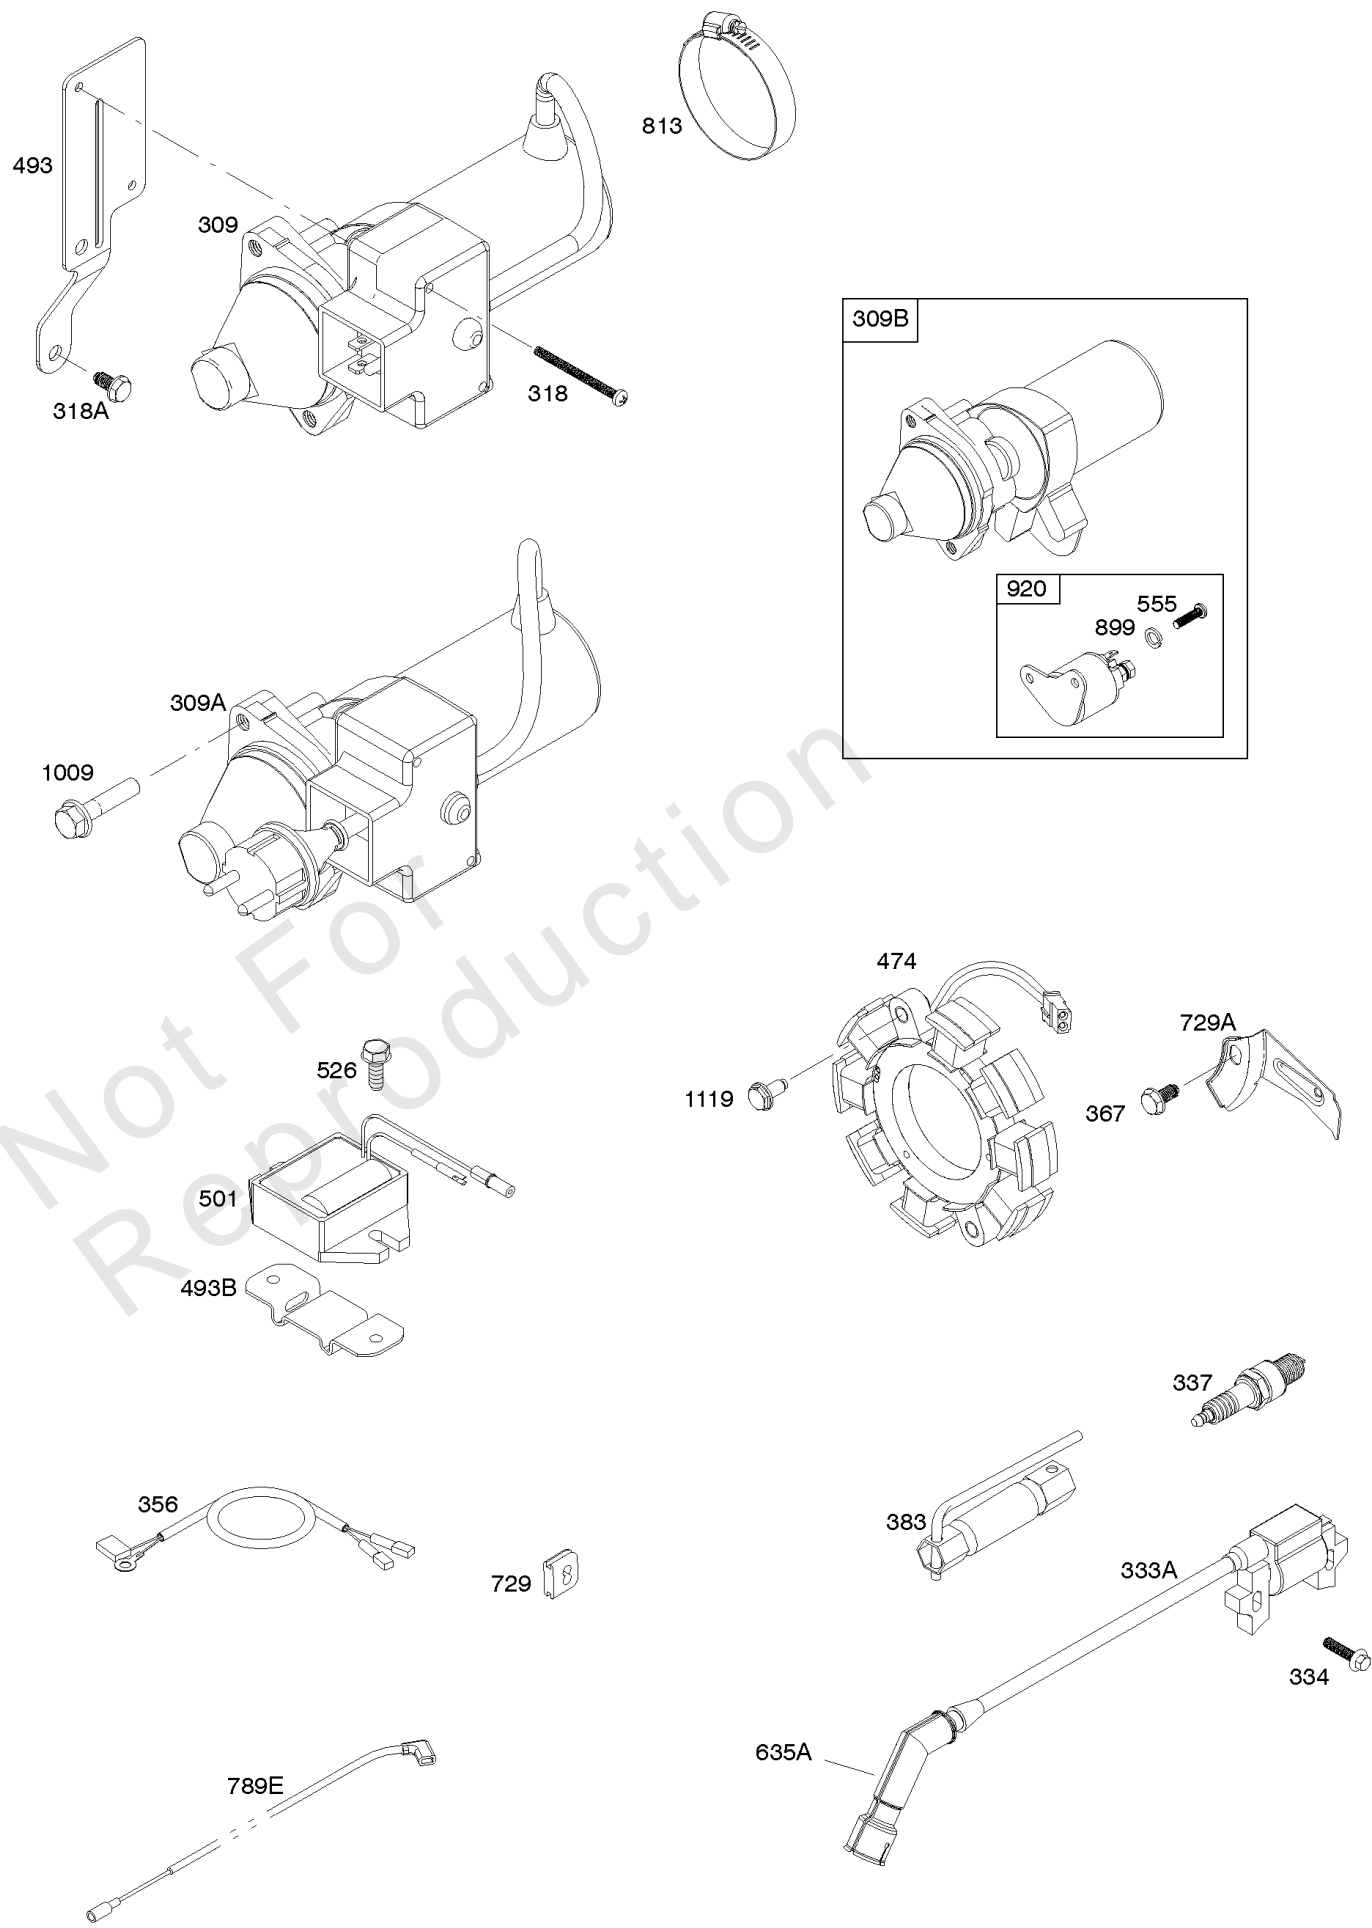

Parts Manual

Mfg. No: 25M137-0001-F1

Alternator, Electrical Starter, Ignition

REF NO	PART NO	QTY	DESCRIPTION
309B	593918		MOTOR, Starter
318	799814		SCREW -(Mounting Bracket)
318A	798618		SCREW -(Mounting Bracket)
333A	798616		ARMATURE, Magneto
334	797655		SCREW -(Magneto Armature)
337	696202		PLUG, Spark
356	799789		WIRE, Stop
367	798618		SCREW -(Wire Clip)
383	19576S		WRENCH, Spark Plug
474	591100		ALTERNATOR
493	799815		BRACKET, Mounting
493B	691177		BRACKET, Mounting
501	845907		REGULATOR
526	690297		SCREW -(Regulator)
555	799532		SCREW -(Starter Solenoid)
635A	797685		BOOT, Spark Plug
729	797750		CLIP, Wire
729A	799844		CLIP, Wire
789E	591390		HARNESS, Wiring
813	590392		CLAMP
899	799642		WASHER -(Starter Solenoid)
920	799481		SOLENOID, Starter
1009	797776		SCREW -(Starter Motor)
1119	799845		SCREW -(Alternator)