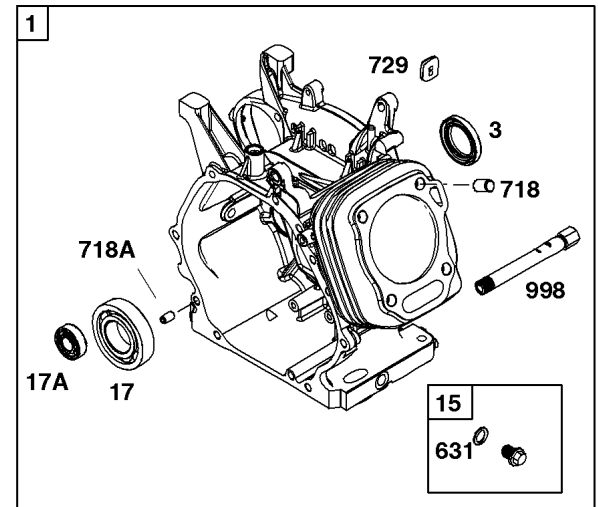

616

Camshaft, Crankcase Cover, Crankshaft, Cylinder, Lubrication, Operator's Manual, Piston/

REF NO	PART NO	QTY	DESCRIPTION
718	797792		PIN, Locating -(Cylinder Head)
718A	797761		PIN, Locating -(Crankcase Cover)
729	797750		CLIP, Wire
758	797852		COUNTERWEIGHT
842	797327		SEAL, O-Ring -(Dipstick Tube)
847	799810		DIPSTICK/TUBE ASSEMBLY
998	799809		PIPE, Oil
1036	-----		Label-Emissions -(Available From A Briggs & Stratton Authorized Dealer)
1058	279903TRI		MANUAL, Operator's
1058	279903EST		MANUAL, Operator's
1058	279903WST		MANUAL, Operator's
1319	794467		LABEL, Warning
1319A	797669		LABEL, Warning