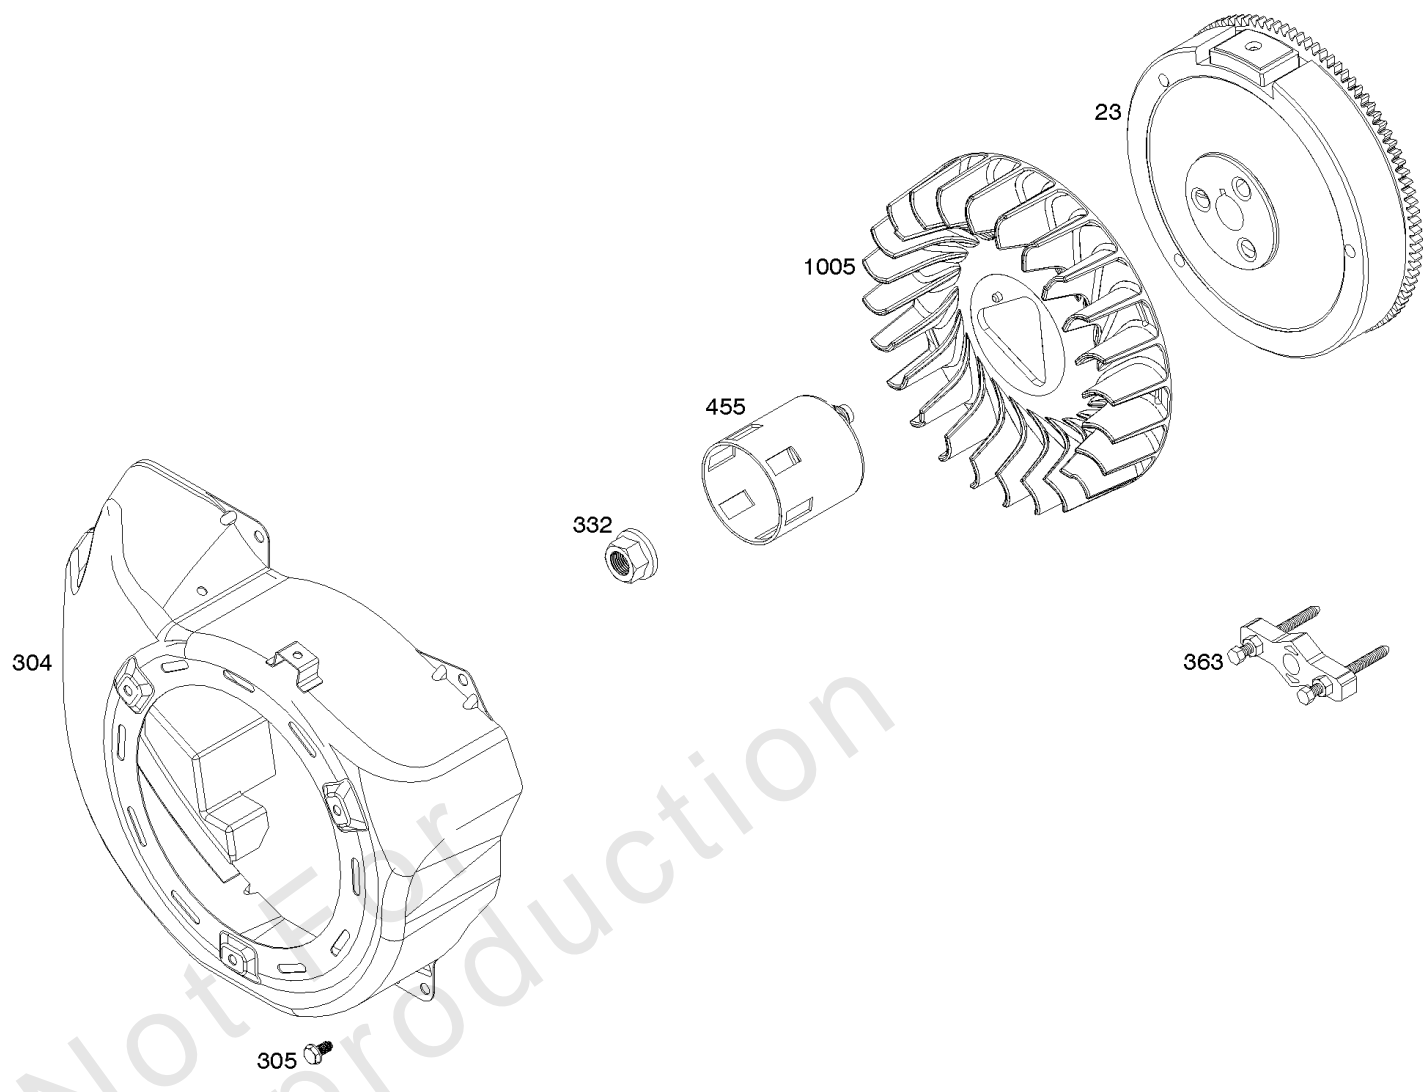

Parts Manual

Mfg. No: 25M137-0001-F1

Alternator, Electrical Starter, Ignition

REF NO	PART NO	QTY	DESCRIPTION
309B	593918		MOTOR, Starter
318	799814		SCREW -(Mounting Bracket)
318A	798618		SCREW -(Mounting Bracket)
333A	798616		ARMATURE, Magneto
334	797655		SCREW -(Magneto Armature)
337	696202		PLUG, Spark
356	799789		WIRE, Stop
367	798618		SCREW -(Wire Clip)
383	19576S		WRENCH, Spark Plug
474	591100		ALTERNATOR
493	799815		BRACKET, Mounting
493B	691177		BRACKET, Mounting
501	845907		REGULATOR
526	690297		SCREW -(Regulator)
555	799532		SCREW -(Starter Solenoid)
635A	797685		BOOT, Spark Plug
729	797750		CLIP, Wire
729A	799844		CLIP, Wire
789E	591390		HARNESS, Wiring
813	590392		CLAMP
899	799642		WASHER -(Starter Solenoid)
920	799481		SOLENOID, Starter
1009	797776		SCREW -(Starter Motor)
1119	799845		SCREW -(Alternator)