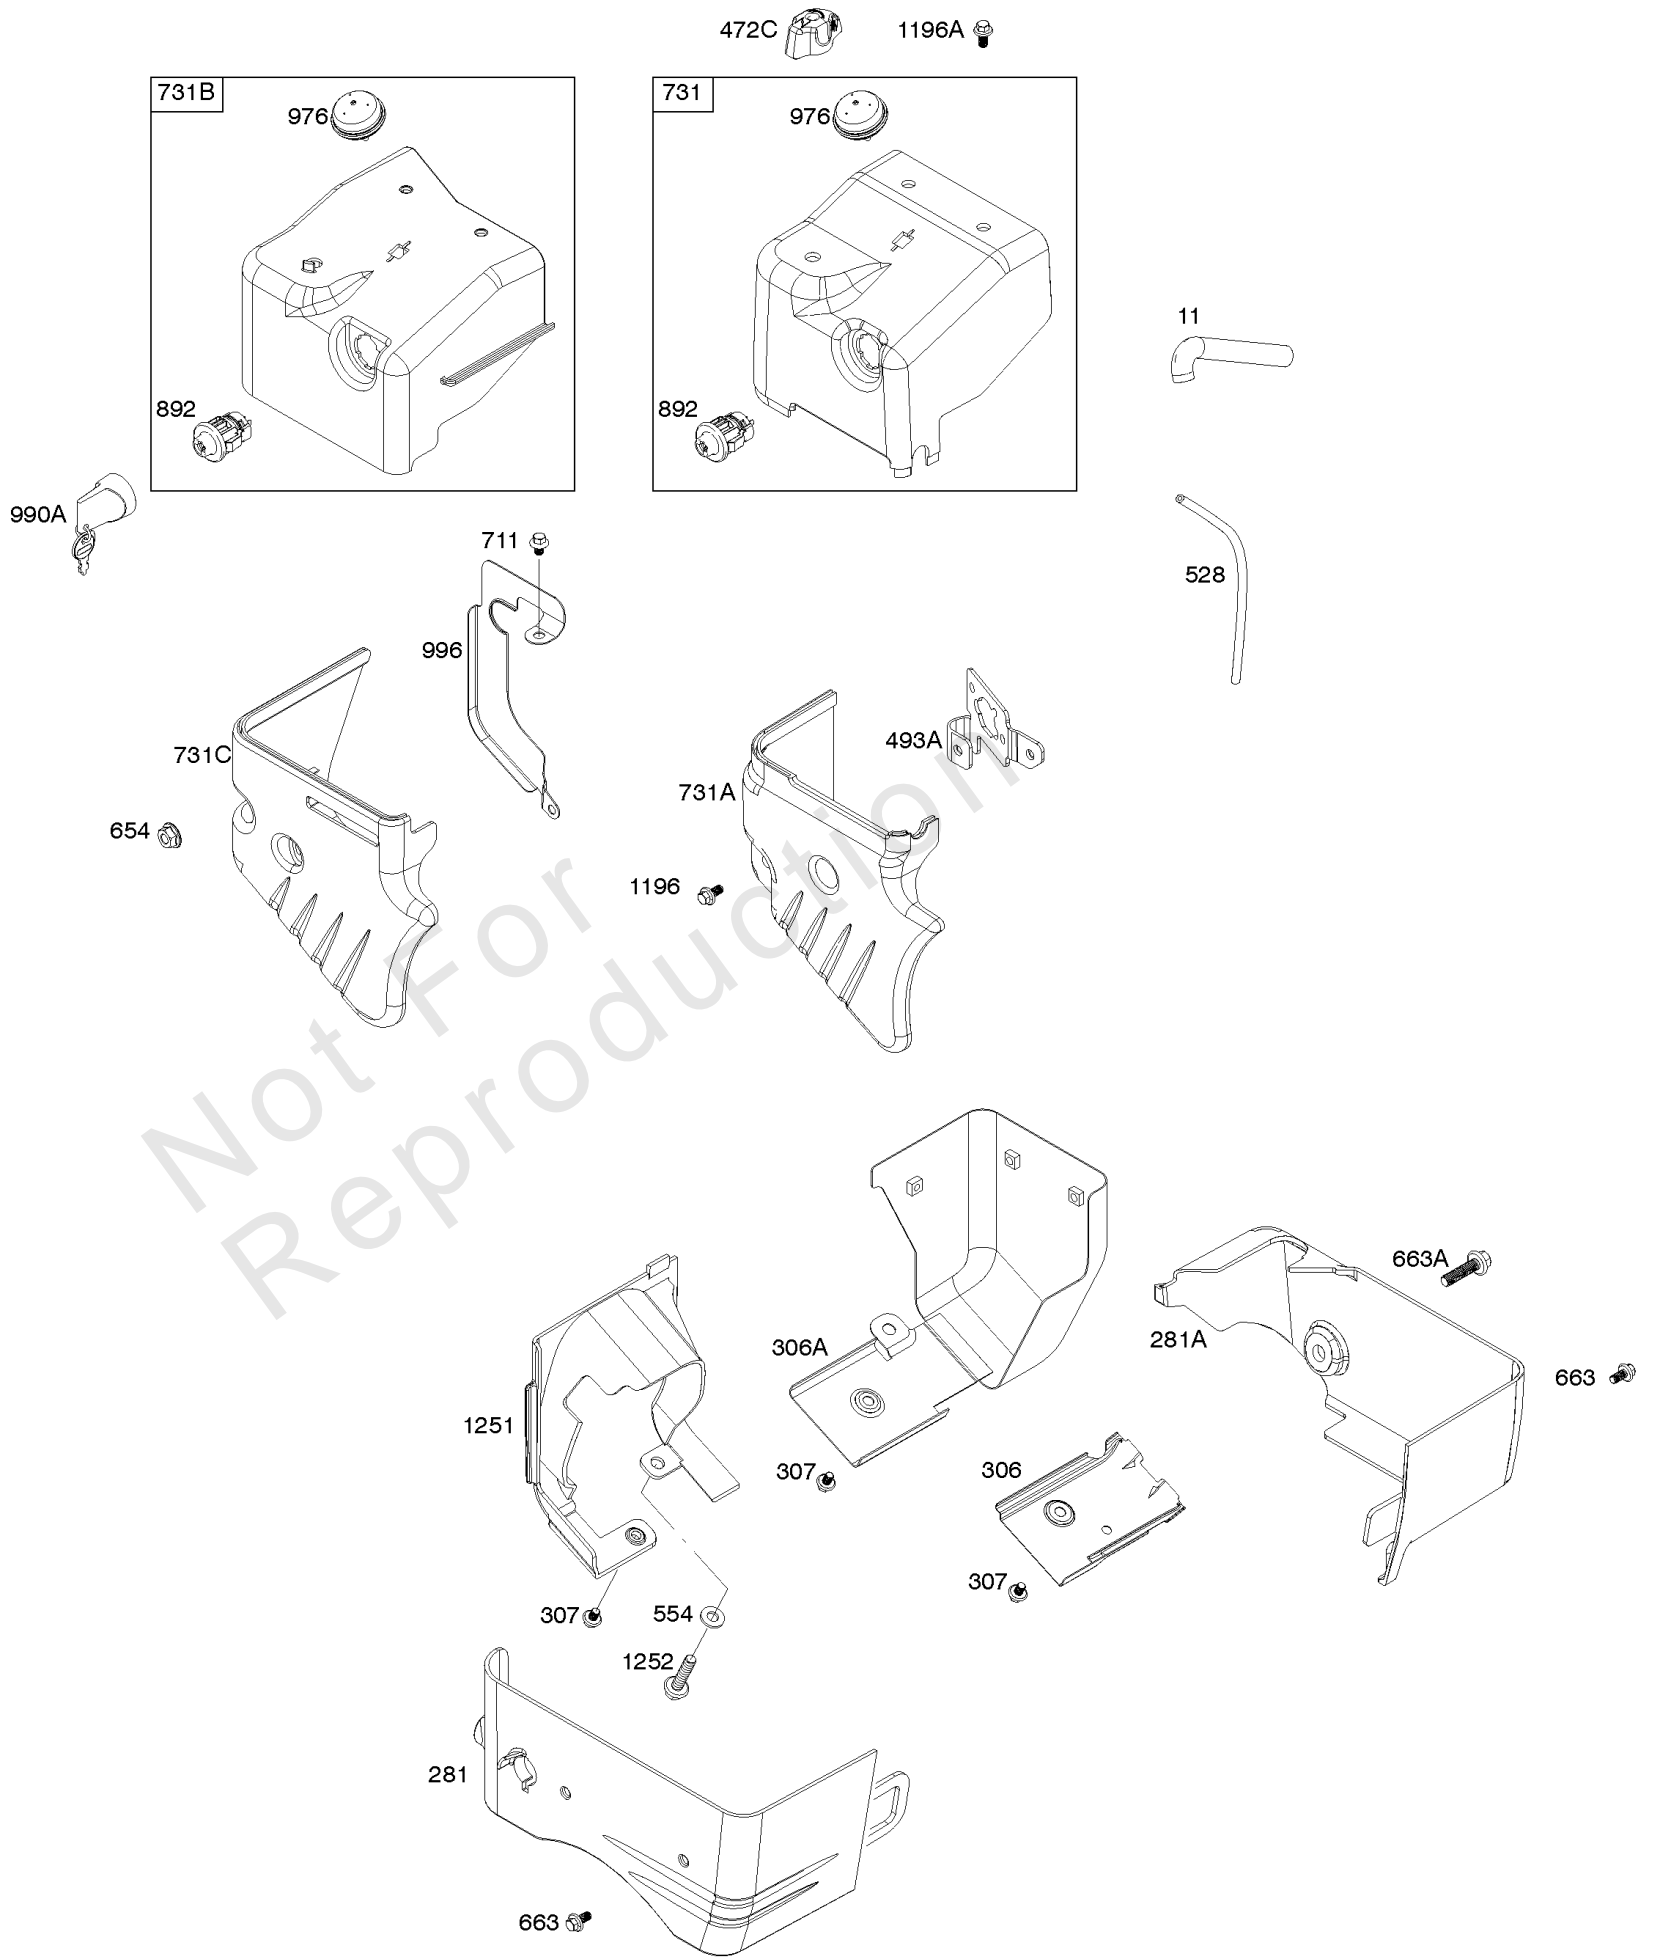

Governor Spring, Controls

REF NO	PART NO	QTY	DESCRIPTION
98	593104		KIT, Idle Speed
188	798618		SCREW -(Control Bracket)
202	797810		LINK, Mechanical Governor
209	797843		SPRING, Governor
211	799927		SPRING, Governed Idle
222D	591857		BRACKET, Control
232	797809		SPRING, Governor Link
265	691024		CLAMP, Casing
267	699492		SCREW -(Casing Clamp)
268	691025		CASING, Control Wire -(Cut To Required Length)
269	691026		WIRE, Control -(Cut To Required Length)
270	691027		NUT -(Control Wire Casing)
271	691028		LEVER, Control
485	695755		KNOB, Control