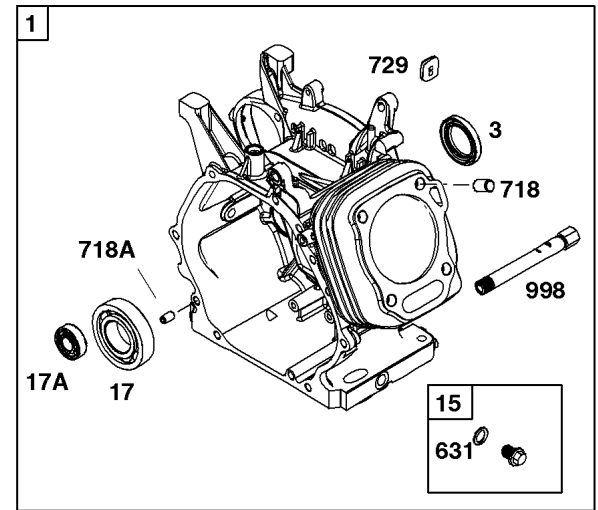

1319 WARNING LABEL

REQUIRED when replacing parts with warning labels affixed.

1319A WARNING LABEL

REQUIRED when replacing parts with warning labels affixed.

1058 OPERATOR'S MANUAL

1036 EMISSIONS LABEL

614

276A

616

Camshaft, Crankcase Cover, Crankshaft, Cylinder, Lubrication, Operator's Manual, Piston/

REF NO	PART NO	QTY	DESCRIPTION
1	594185		CYLINDER ASSEMBLY -Used After Code Date 13101000
1	799808		CYLINDER ASSEMBLY -Used Before Code Date 13101100
3	797766		SEAL, Oil -(Magneto Side)
12	797789		GASKET, Crankcase
15	797793		PLUG, Oil Drain
16	799842		CRANKSHAFT
17	797765		BEARING, Ball -(Crankshaft)
17A	797764		BEARING, Ball -(Counterweight)
18	799812		COVER, Crankcase -(Includes Governor Gear - Not Serviced Separately)
20	797766		SEAL, Oil -(PTO Side)
21	799857		CAP, Oil Fill
22	797795		SCREW -(Crankcase Cover/Sump)
24	797812		KEY, Flywheel
25	799536		PISTON ASSEMBLY -(.010 Oversize)
25	799537		PISTON ASSEMBLY -(.020 Oversize)
25	799535		PISTON ASSEMBLY -(Standard)
26	799538		SET, Ring -(Standard)
26	799539		SET, Ring -(.010 Oversize)
26	799540		SET, Ring -(.020 Oversize)
27	797803		LOCK, Piston Pin
28	797799		PIN, Piston
29	797804		ROD, Connecting
46	797851		CAMSHAFT
227	799924		LEVER, Governor Control
276A	797806		WASHER, Sealing -(Governor Crank)
287	798618		SCREW -(Dipstick Tube)
306	797749		SHIELD, Cylinder
307	798618		SCREW -(Cylinder Shield)
505	690939		NUT -(Governor Control Lever)
512	591863		HOSE, Oil Drain
522	799941		PLUG, Dipstick/Fill
524	597262		SEAL, O-Ring -(Dipstick Tube)
562	797230		BOLT -(Governor Control Lever)
614	797229		PIN, Cotter
616	797805		CRANK, Governor
631	797794		WASHER -(Oil Drain Plug)