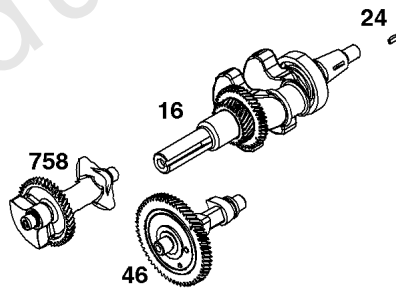

616

Camshaft, Crankcase Cover, Crankshaft, Cylinder, Lubrication, Operator's Manual, Piston/

REF NO	PART NO	QTY	DESCRIPTION
718	797792		PIN, Locating -(Cylinder Head)
718A	797761		PIN, Locating -(Crankcase Cover)
729	797750		CLIP, Wire
758	797852		COUNTERWEIGHT
842	797327		SEAL, O-Ring -(Dipstick Tube)
847	799810		DIPSTICK/TUBE ASSEMBLY
998	799809		PIPE, Oil
1036	-----		Label-Emissions -(Available From A Briggs & Stratton Authorized Dealer)
1058	279903TRI		MANUAL, Operator's
1058	279903EST		MANUAL, Operator's
1058	279903WST		MANUAL, Operator's
1319	794467		LABEL, Warning
1319A	797669		LABEL, Warning