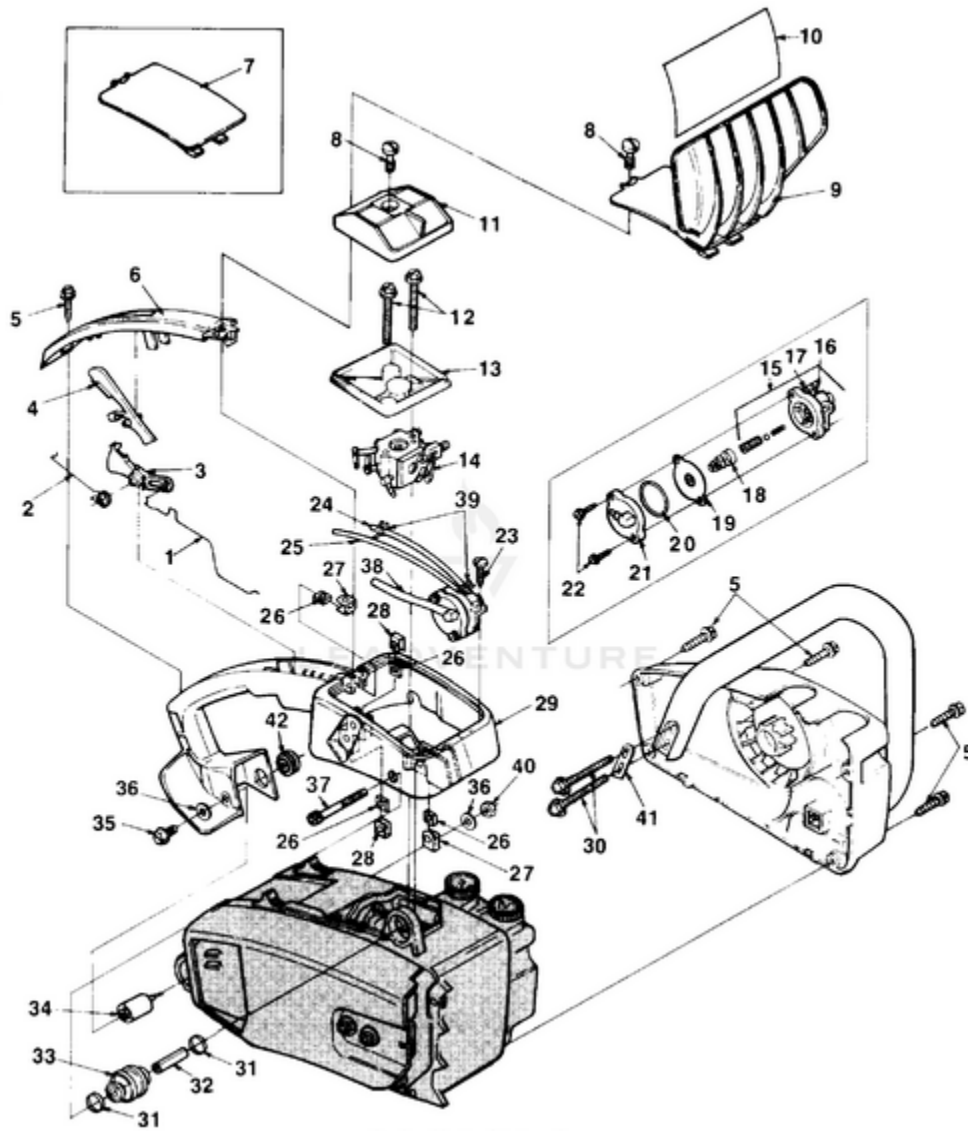

240 Chain Saw UT-10626 10626-UT 240 Chain Saw UT-10626 240 Chain Saw - Air Cleaners & Handles & Oil Pump

Rendered by LeadVenture, Inc.

Ref #	Part #	Description	Qty
1	95036	ROD- Throttle	1
2	95222	SPRING- Torsion	1
3	95032	TRIGGER- Throttle	1
4	95038	INTERLOCK- Trigger	1
5	70771	SCREW #10 x 3/4	5
6	95211	COVER- Handle	1
7	95089	COVER- Air filter (240SL)	1
8	95217	SCREW- Retaining	1
9	A93573A	GUARD- Hard (w/cover) 240 HG	1
	95217	SCREW- Retaining (see #8)	1
10	96990	DECAL	1
11	A96349	FILTER ELEMENT- Top	1
	95217	SCREW- Retaining (see #8)	1
12	96176	SCREW- Mach hex hd. (10-24 x 1 5/8)	2
13	95083	CUP- Filter	1
14	A96352A	CARBURETOR- Zama C-1S-H4	1
	A95636A	CARBURETOR- Walbro #WT-6	1
15	A96537	BODY-Oil pump	1
16	69833	FITTING- Tube	1
17	94619	FITTING- Tube	1
18	69447	SPRING- Oil pump	1
19	A95070	PLUNGER- Oil pump	1
20	96480	"O" RING	1
21	94919	COVER- Oil pump	1
22	82380	SCREW- Plastite #18 16 x 5/8	2
23	82312	SCREW- Plastite #10 x 5 8	1
24	7031018	TUBING- (Oil outlet) 4 1/2"	1
25	7031025	TUBING- (Oil inlet) 6 1/2"	1
26	70810	NUT- Square 10-24	4
27	95375	RETAINER- Nut	2
28	95337	RETAINER- Nut	2
29	95069	CHAMBER- Carburetor	1
30	82218	SCREW- Hex washer (10-24 x 1 1/8)	2
31	70432A	RING- Vibration isolation	2
32	70433	SPACER	1
33	95868	ISOLATOR	1
34	96053	ISOLATOR- Shear	1
35	80870	SCREW- 10-32 x 3/8	1
36	84003	WASHER- Flat #10	2
37	96818	SCREW- Soc. hd. cap (10-24 x 1 1/58)	1
38	A96778	LINE- Pulse 3 1/4"	1

Ref #	Part #	Description	Qty
	95216	SPRING (not shown)	2
39	93426	CLAMP- (Oil outlet line)	1
40	81256	NUT- Lock hex 10-24	1
41	96901	PLATE- Handle bar	1
42	96210	GROMMET	1

PRIOR TO LOT #D200

Rendered by LeadVenture, Inc.