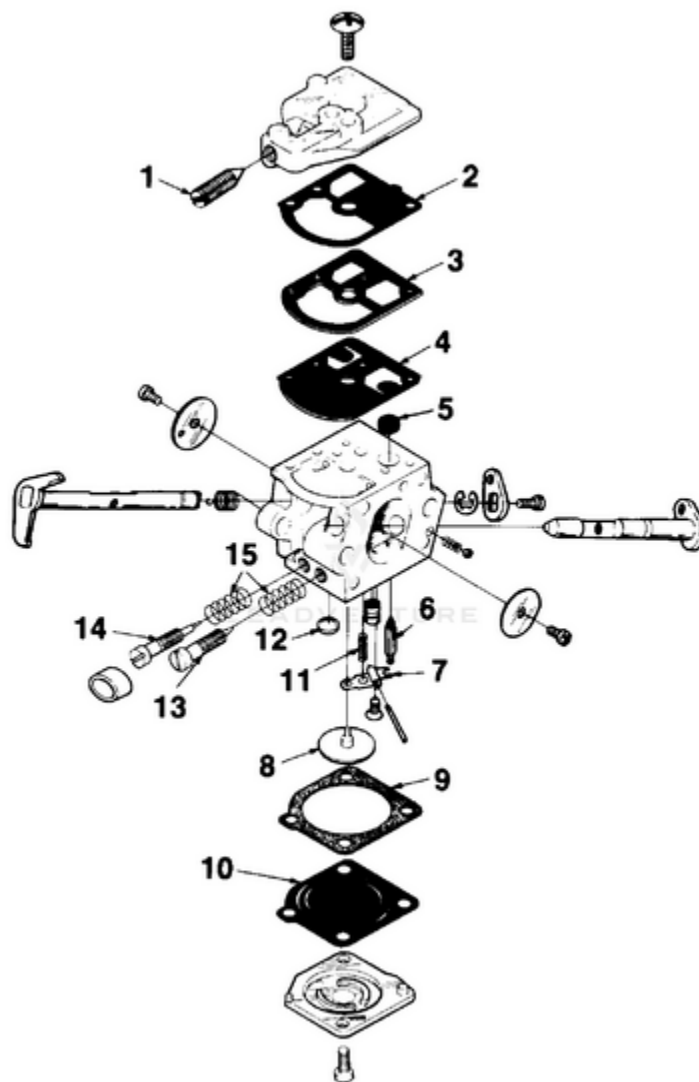

240 Chain Saw UT-10626 10626-UT 240 Chain Saw UT-10626 240 Chain Saw - Zama Carburetor

Rendered by LeadVenture, Inc.

Ref #	Part #	Description	Qty
1	96646A	Repair Kit	1
2	96646A	Repair Kit	1
3	96646A	Repair Kit	1
4	96646A	Repair Kit	1
5	96646A	Repair Kit	1
6	96646A	Repair Kit	1
7	96646A	Repair Kit	1
8	96646A	Repair Kit	1
9	96646A	Repair Kit	1
10	96646A	Repair Kit	1
11	96646A	Repair Kit	1
12	96646A	Repair Kit	1
13	96646A	Repair Kit	1
14	96646A	Repair Kit	1
15	96646A	Repair Kit	1