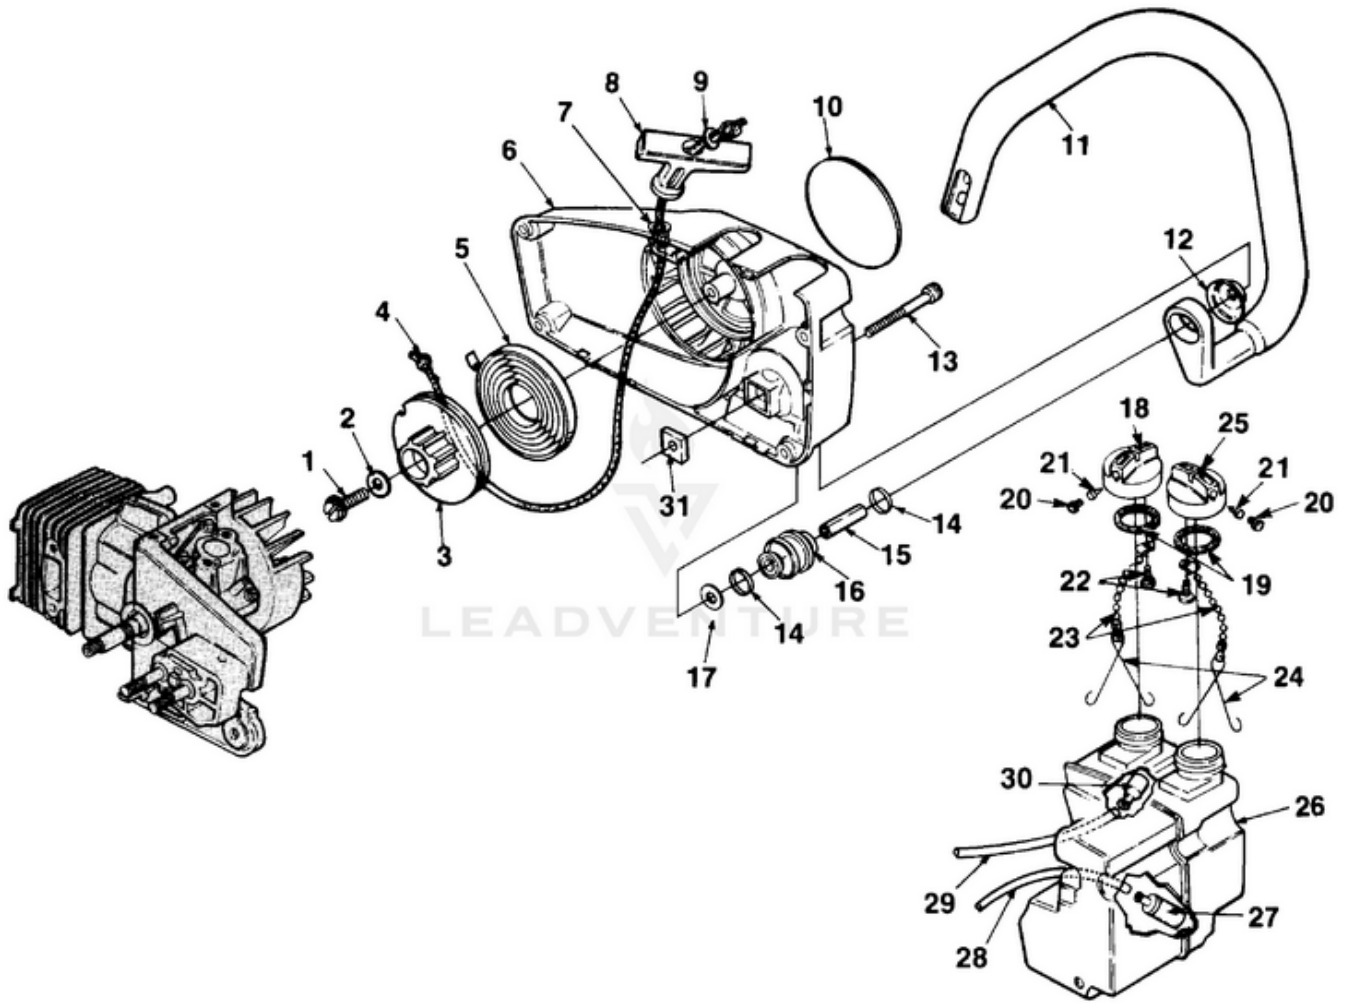

240 Chain Saw UT-10626 10626-UT 240 Chain Saw UT-10626 240 Chain Saw - Starter, Fuel & Oil Tank

Rendered by LeadVenture, Inc.

Ref #	Part #	Description	Qty
	A98005	STARTER HOUSING KIT	1
1	70771	SCREW- #10 x 3/4	1
2	94062	WASHER- Retainer	1
3	97768	PULLEY- Starter	1
4	97899	ROPE- Starter #3 1/2, 46"	1
5	A97908	SPRING- Rewind	1
6	A95210B	HOUSING- Starter	1
7	A97796	BUSHING- Starter	1
8	70211	GRIP- Starter rope	1
9	84025	WASHER- Flat #8	1
10	93571	DECAL- "240"	1
11	95931	HANDLE BAR	1
12	70440A	WASHER- Vibration isolator	1
13	96818	SCREW- Soc. hd. (10-24 x 5/8)	1
14	70432A	RING- Vibration isolator	2
15	70433	SPACER	1
16	95868	ISOLATOR	1
17	95249	WASHER- Flat	1
18	A96957A	CAP-Oil	1
19	94494	GASKET- Filler cap	1
20	69454	FILTER- Filler cap	1
21	69451	VALVE- Check	1
22	82256A	SCREW- Pan hd.	1
23	69502	BEAD- Chain	1
24	96535	KEEPER- Cap	1
25	A96936	CAP- Fuel	1
	94494	GASKET (see #19)	1
	69454	FILTER- Cap (see #20)	1
	69451	VALVE- Check (see #21)	1
	82256A	SCREW (see #22)	1
	69502	CHAIN- Bead (see #23)	1
	96535	KEEPER- Cap (see #24)	1
26	A97141	TANK- Fuel & Oil	1
27	96639	FILTER Fuel	1
28	7031026	TUBING Fuel 6 1/2"	1