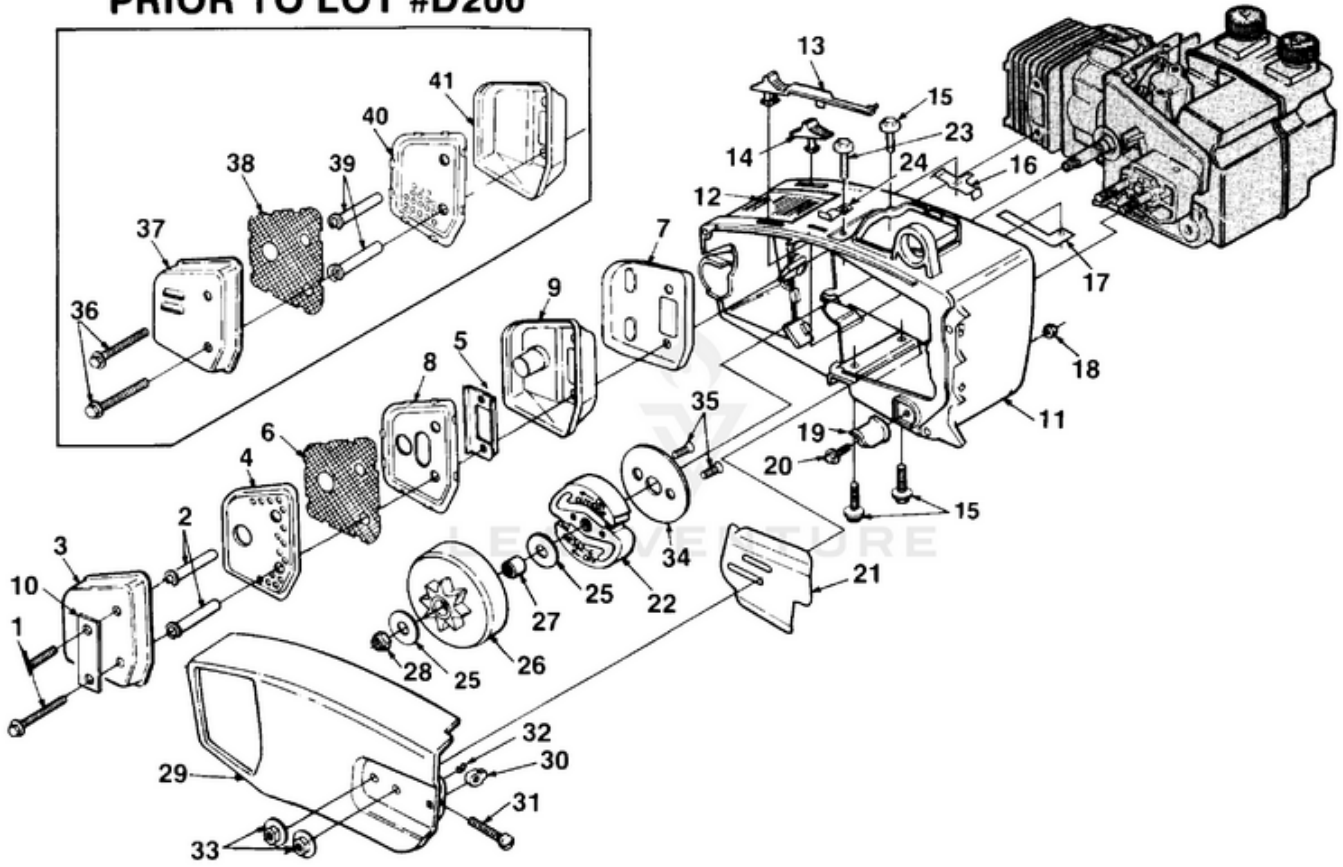

PRIOR TO LOT #D200

Rendered by LeadVenture, Inc.

Ref #	Part #	Description	Qty
	A96931	MUFFLER- Complete (units after Lot #D200)	1
1	95005	SCREW	2
2	9398308	SPACER- Muffler	2
3	948871	CAP- Muffler	1
4	948881	BAFFLE- Muffler	1
5	94889	PLATE- Muffler	1
6	956371	SCREEN- Spark arrestor	1
7	96925	DEFLECTOR- Exhaust	1
8	96928	BAFFLE- Muffler	1
9	A96930	BODY- Muffler	1
10	97751	BRACKET- Muffler	1
11	A96754	HOUSING- Engine	1
12	95633	DECAL- Warning	1
13	95050	BUTTON- Choke	1
14	95086A	BUTTON- Stop switch	1
15	88063	SCREW- Hex sems 10-24 x 5/8	3
16	95087	SPRING- Stop switch	1
17	95091	CONTACT- Stop switch	1
18	81256	NUT- Lock 10-24	1
19	95212	STOP- Chain	1
20	82298	SCREW- Mach hex 10-24 x 5/8	1
21	95390	PLATE- Guide bar	1
22	683626	CLUTCH- S	1
23	88051	SCREW- Sems hex (10-24 x 3/4)	1
24	97993	BRACE- Choke	1
25	95299	WASHER- Thrust	2
26	A97172	SPROCKET & DRUM (37/375 chain only) 6T	1
	A97056	SPROCKET & DRUM (325P 8T)	1
27	68512	BEARING- Needle	1
28	81112	NUT- Lock 5/16-24	1
29	A93591	COVER- Drivecase	1
30	692541A	PIN- Guide bar adjusting	1
31	93575	SCREW- Guide bar adjusting	1
32	93574	"E" RING	1
33	81258	NUT- Flange 1/4-20	2
34	699151	COVER- Clutch	1
35	97605	SCREW- Flat hd. 10-32 x 1/2	2
36	88057	SCREW- Hex sems 10-24 x 2 (prior to Lot #D200)	1
37	94887	CAP- Muffler (prior to Lot PD200)	1
38	95637	SCREEN- Spark arrestor (prior to Lot #D200)	1
39	9398307	SPACER- Muffler (prior to Lot #D200)	2
40	94888	BAFFLE- Muffler (prior to Lot #D200)	1
41	94886	BODY- Muffler (prior to Lot PD200)	1