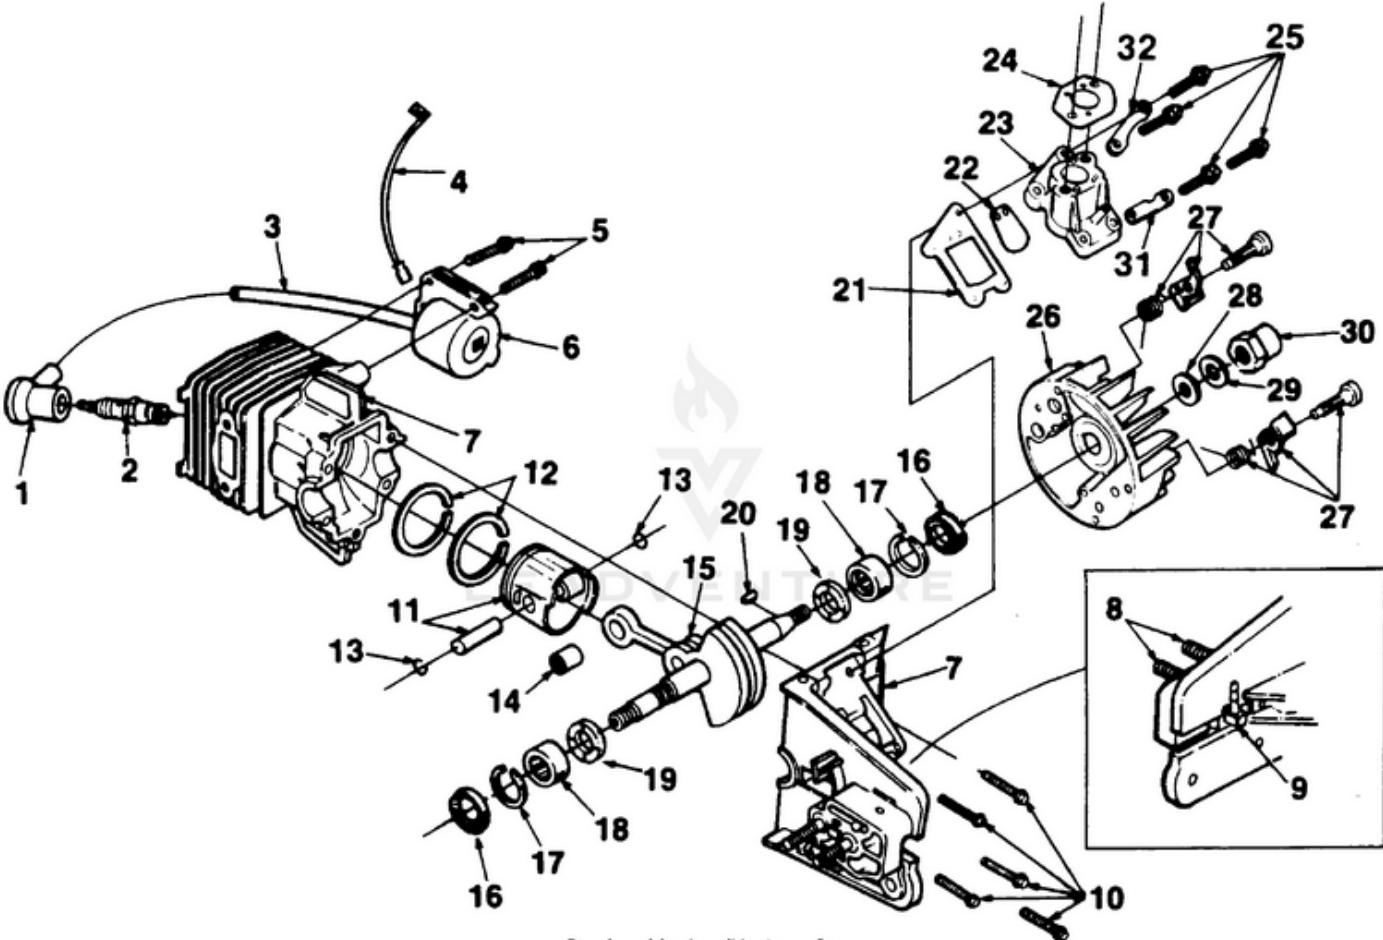

Rendered by LeadVenture, Inc.

Ref #	Part #	Description	Qty
1	A94754	TERMINAL-High tension lead	1
2	96169S	SPARK PLUG (DJ7Y)	1
3	69326	LEAD- High tension	1
4	A96378	LEAD- Ground	1
5	82430	SCREW- Mach hex hd. 8-32 x 7/8	2
6	94711A	MODULE Ignition (incl. #1 and #3)	1
7	A96753A	CRANKCASE & CYLINDER	1
8	96083	BOLT- Guide bar	2
9	50558	FITTING	1
10	96624	SCREW- 10-24 x 1 1/8	5
11	A96751A	PISTON & PIN	1
12	94916	PISTON RINGS	2
13	65261	RING- Retaining	2
14	97125	BEARING- Needle (After Lot #E229)	1
15	A96752	CRANKSHAFT	1
	95439	BEARING- Needle (See #14)(Prior to Lot #E229)	1
16	94638	SEAL- Shaft	2
17	68514	RING- Retaining	2
18	12530	BEARING- Needle	2
19	95492	BEARING- Thrust	2
20	69250	KEY- Magneto	1
21	94873	GASKET- Manifold	1
22	95983	REED	1
23	948721	MANIFOLD- Intake	1
24	95022A	GASKET- Carburetor	1
25	82291	SCREW- Hex washer 8-32 x 5/8	4
26	A95007	ROTOR- Magneto	1
27	A70285D	PAWL- Starter	1
28	84065	WASHER- Flat 5/16	1
29	83002	WASHER- Lock 5/16	1
30	96255	NUT- Guide	1
31	96540	WASHER- Intake manifold	1
32	96539	WASHER- Intake manifold	1