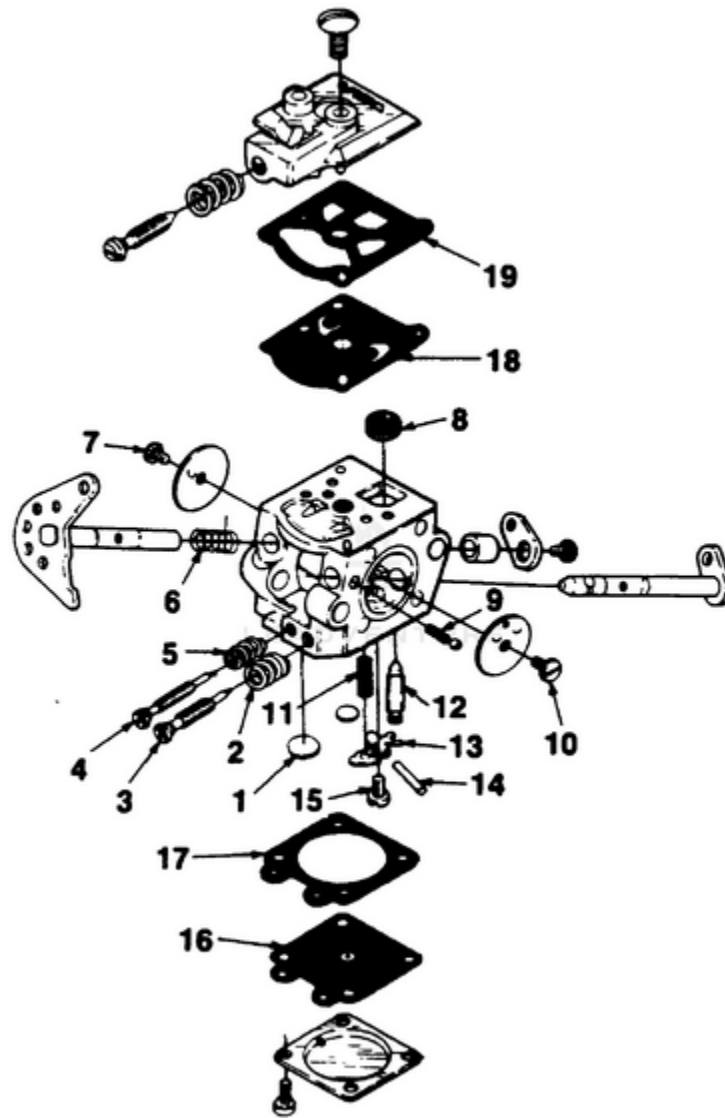

240 Chain Saw UT-10626 10626-UT 240 Chain Saw UT-10626 240 Chain Saw - Walbro Carburetor

Rendered by LeadVenture, Inc.

Ref #	Part #	Description	Qty
1	96986A	Repair Kit	1
2	96986A	Repair Kit	1
3	96986A	Repair Kit	1
4	96986A	Repair Kit	1
5	96986A	Repair Kit	1
6	96986A	Repair Kit	1
7	96986A	Repair Kit	1
8	96986A	Repair Kit	1
9	96986A	Repair Kit	1
10	96986A	Repair Kit	1
11	96986A	Repair Kit	1
12	96986A	Repair Kit	1
	96915	Inlet Needle	1
13	96986A	Repair Kit	1
14	96986A	Repair Kit	1
15	96986A	Repair Kit	1
16	96986A	Repair Kit	1
	96944	Gasket/Dia-Kit	1
17	96986A	Repair Kit	1
	96944	Gasket/Dia-Kit	1
18	96986A	Repair Kit	1
	96944	Gasket/Dia-Kit	1
19	96986A	Repair Kit	1
	96944	Gasket/Dia-Kit	1