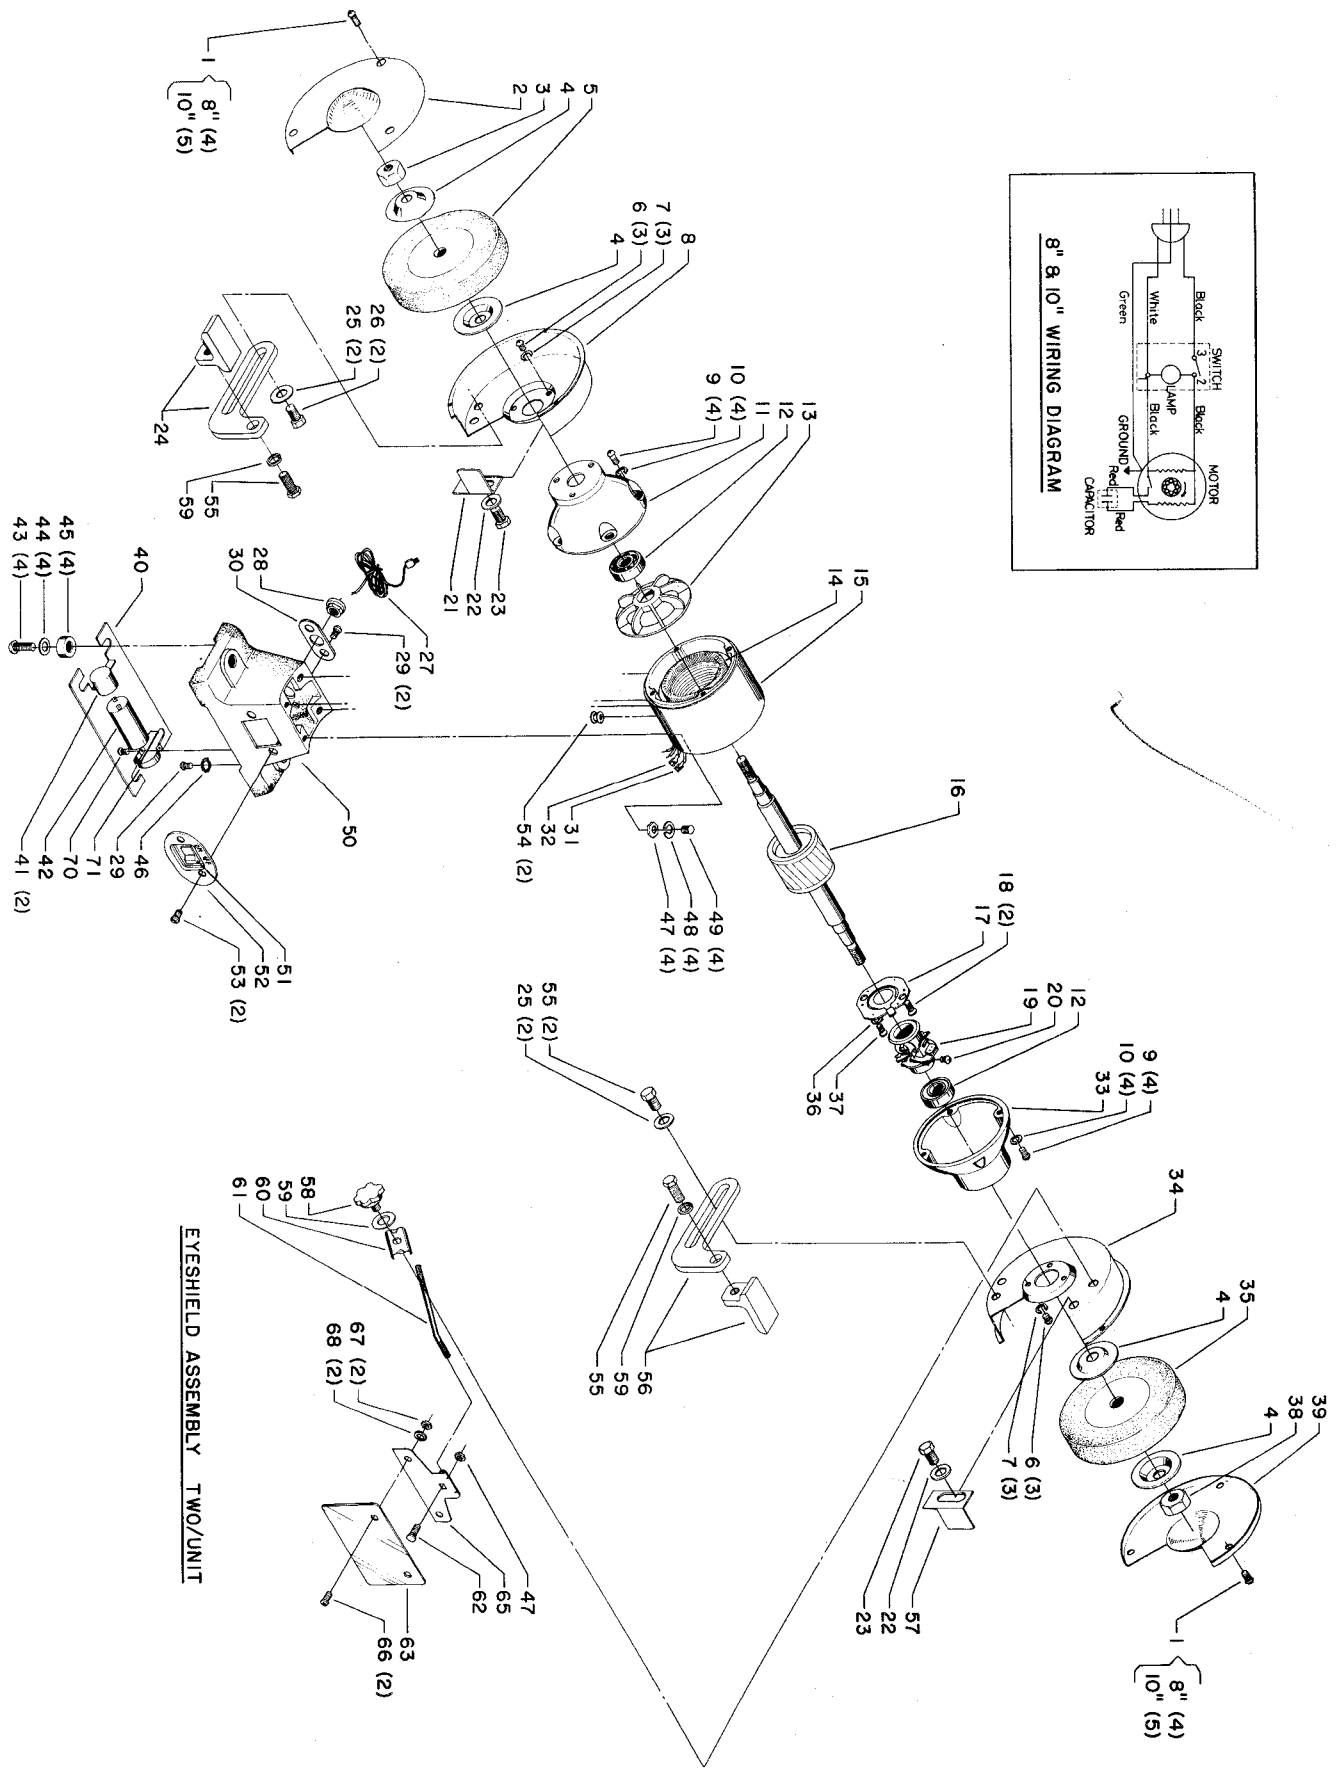

23-880 8" BENCH GRINDER
23-980 10" BENCH GRINDER

Part No 1320294
Dated 07-31-90

EYESHIELD ASSEMBLY TWO/UNIT

Parts List for 23-980 Type 2

Item Number	Part Number	Description	Qty Required
1	1320003	SCREW	10
2	000000-00	No Longer Available	1
3	1320079	LH NUT	1
4	1320801	FLANGE	1
5	23-983	36G/10IN GR WHL	1
6	1320005	SCREW	6
7	000000-00	No Longer Available	6
8	000000-00	No Longer Available	1
9	1320062	SCREW	8
10	491957-00	LOCK WASHER	8
11	1320804	END BELL	1
12	1320110	BEARING	1
13	1320805	FAN	1
14	000000-00	No Longer Available	1
15	000000-00	No Longer Available	1
16	000000-00	No Longer Available	1
17	000000-00	No Longer Available	1
18	1320005	SCREW	2
19	000000-00	No Longer Available	1
20	1310143	SCREW	1
21	000000-00	No Longer Available	1
22	1320090	WASHER	2
23	1340609	BOLT	2
24	1320829	TOOL REST ASSY	1
25	491956-00	WASHER	4
26	489047-00	CAP SCREW	2
27	000000-00	No Longer Available	1