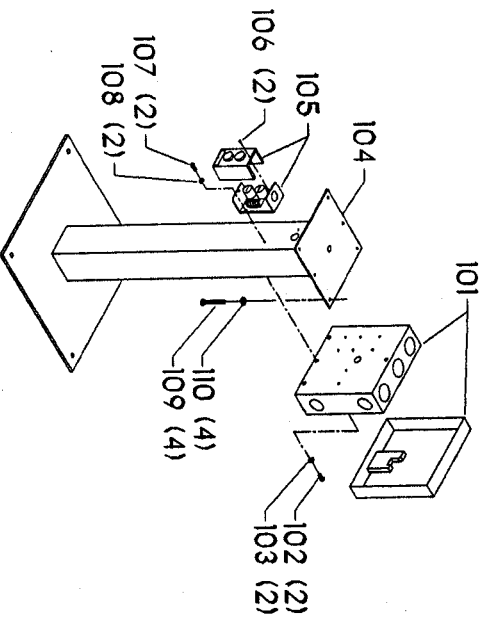

**SERVICE NOTE:**  
 B - Part Number 1349797 (STARTER ASSY) does not include an  
 overload relay. If an overload relay is needed, then order Part Number  
 1349790 (OVERLOAD RELAY)

23-919 PEDESTAL  
 CURRENT MODELS ONLY

## Parts List for 23-907 Type 1

| Item Number | Part Number   | Description          | Qty Required |
|-------------|---------------|----------------------|--------------|
| 122         | 904020101703S | LOCK WASHER          | 2            |
| 123         | 902010101300S | HEX NUT              | 2            |
| 124         | 402040310001S | SWITCH OPENING COVER | 1            |
| 125         | 901020505634  | FILL HD SCREW        | 2            |
| 126         | 000000-00     | No Longer Available  | 1            |
| 126         | 000000-00     | No Longer Available  | 1            |
| 127         | 901010600628  | CAP SCREW            | 4            |
| 128         | 904020201705  | LOCK WASHER          | 4            |
| 129         | 000000-00     | No Longer Available  | 1            |
| 130         | 492056-00     | WASHER               | 2            |
| 131         | 902011209232  | HEX NUT              | 2            |
| 132         | 000000-00     | No Longer Available  | 1            |
| 133         | 901030408015S | CAP SCREW            | 6            |
| 856         | 000000-00     | No Longer Available  | 1            |