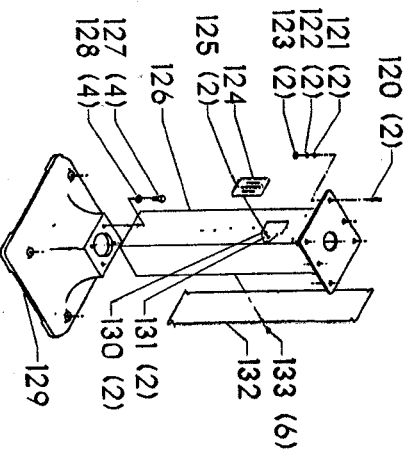

**SERVICE NOTE:**  
 B - Part Number 1349797 (STARTER ASSY) does not include an  
 overload relay. If an overload relay is needed, then order Part Number  
 1349790 (OVERLOAD RELAY)

23-919 PEDESTAL  
 CURRENT MODELS ONLY

## Parts List for 23-907 Type 1

| Item Number | Part Number   | Description          | Qty Required |
|-------------|---------------|----------------------|--------------|
| 122         | 904020101703S | LOCK WASHER          | 2            |
| 123         | 902010101300S | HEX NUT              | 2            |
| 124         | 402040310001S | SWITCH OPENING COVER | 1            |
| 125         | 901020505634  | FILL HD SCREW        | 2            |
| 126         | 000000-00     | No Longer Available  | 1            |
| 126         | 000000-00     | No Longer Available  | 1            |
| 127         | 901010600628  | CAP SCREW            | 4            |
| 128         | 904020201705  | LOCK WASHER          | 4            |
| 129         | 000000-00     | No Longer Available  | 1            |
| 130         | 492056-00     | WASHER               | 2            |
| 131         | 902011209232  | HEX NUT              | 2            |
| 132         | 000000-00     | No Longer Available  | 1            |
| 133         | 901030408015S | CAP SCREW            | 6            |
| 856         | 000000-00     | No Longer Available  | 1            |